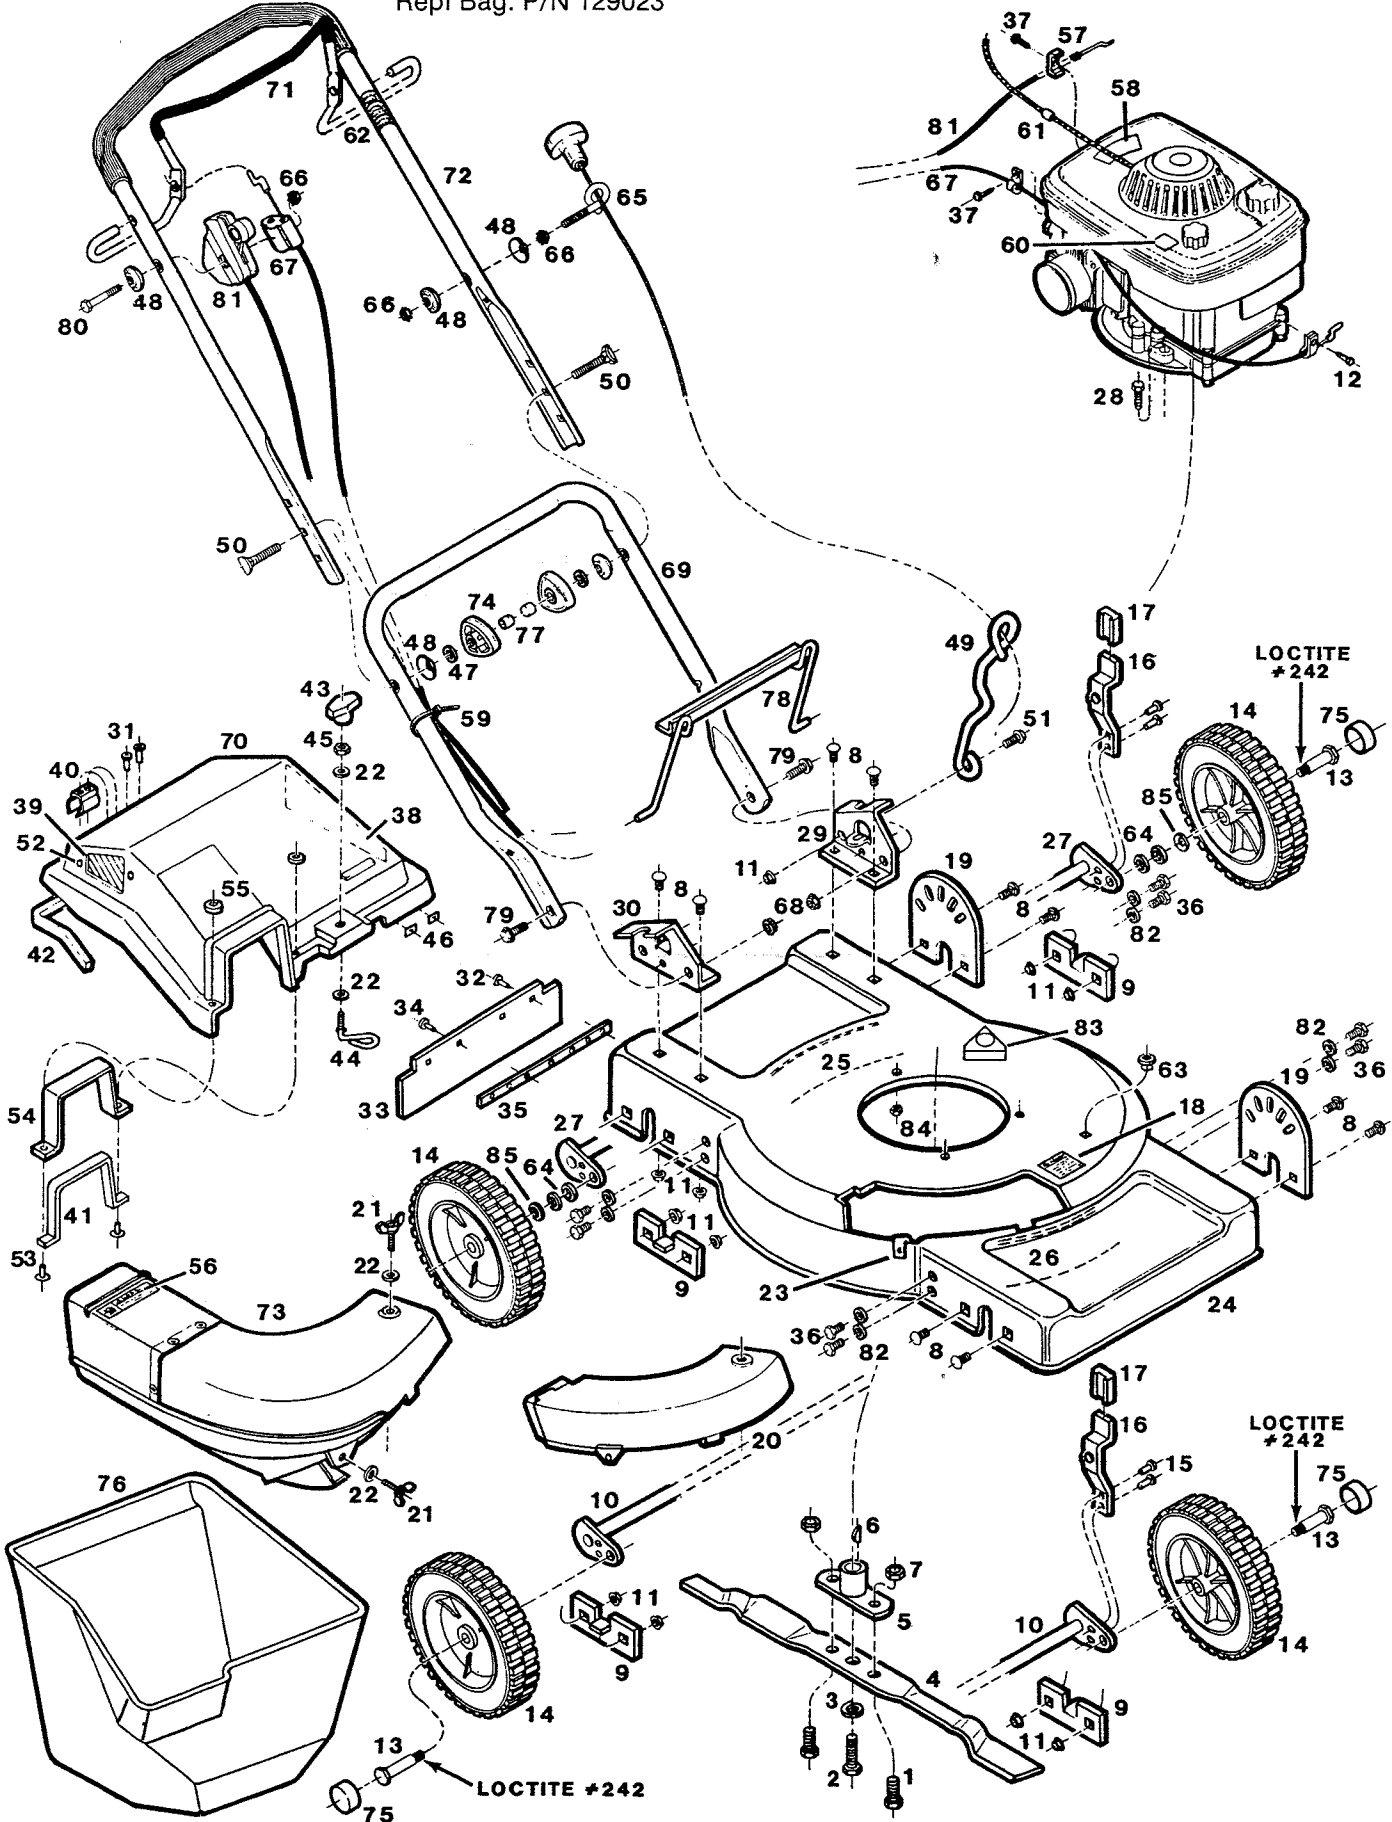

## 21" DELUXE CONVERTIBLE ROTARY MOWER

MODEL: A131-J

Grass Catcher Model: Included

Repl Bag: P/N 129023

Item No.	Part No.	Description	Item No.	Part No.	Description
1	457176	Bolt - 3/8-16 x 1-1/4 Gr. 5	44	156307	Shaft - Connecting
2	156232	Bolt - Blade	45	310052	Nut - Hex 1/4-20
3	311035	Lockwasher - Split 1/2	46	156844	Nut - Push 1/8
4	030528	Blade - 21	47	461665	Lockwasher - Internal Tooth 5/16
5	109256	Coupling - Blade	48	150201	Washer - Curved 5/16
6	150276	Key - Woodruff #6	49	109322	Guide - Lower Rope
7	715086	Locknut - Hex 3/8-16	50	151936	Bolt - Curved Head 5/16-18 x 2-1/4
8	156364	Bolt - Carriage 5/16-18 x 5/8	51	459131	Bolt - Hex 5/16-18 x 1
9	109207	Bracket - Axle	52	156331	Rivet - Nylon 3/16
10	024901	Axle Assembly - Front	53	156810	Rivet - Spec. Pop 3/16
11	151340	Locknut - Flange 5/16-18	54	109504	Support - Chute Opening
12	151613	Bolt - Hex Sems #10 - 32 x 3/8	55	156273	Washer - Flat #10
13	150060	Bolt - Wheel	56	001800	Decal - Catcher Warning
14	041426	Wheel	57	150318	Clamp - Cable
15	156257	Rivet - Pop 1/4 x 3/8	58	001206	Decal - Blade Rotation Warning
16	091215	Lever - Height Adjustment	59	110397	Tie - Cable
17	111559	Tip - Plastic Lever	60	148411	Decal - Warning Oil Overfill
18	001818	Decal - Chute Warning	61	152074	Rope Stop
19	024844	Plate - Back	62	760074	Decal - Engine Control
20	112052	Cover - Deck	63	156422	Insert - Plastic 1/4
21	156265	Screw - Wing 1/4-20 x 3/4	64	715417	Washer - Flat 3/8 SAE
22	715300	Washer - Flat 1/4	65	152371	Guide - Upper Rope
23	156281	Nut - Speed 1/4	66	715037	Nut - Hex Keys 1/4-20
24	024802	Deck - Push 21	67	051466	Cable - Bail
25	024877	Baffle - Rear	68	451992	Nut - Flange Top Lock 3/8-16
26	024885	Baffle - Front	69	072405	Handle - Lower
27	024919	Axle Assembly - Rear	70	111997	Top - Catcher
28	156968	Bolt - Hex 5/16-18 x 1-1/4 Gr. 5	71	109298	Bail - Coated Black
29	024869	Bracket - Handle LH	72	072306	Handle - Upper w/Foam Grip
30	024851	Bracket - Handle RH	73	129015	Cover - Body Assembly - Chute
31	156349	Rivet - Pop 1/8 x 1/4	74	744284	Knob - Handle
32	715243	Rivet - Pop 3/16 x 1/8	75	672345	Cap - Hub
33	112136	Shield - Trailing	76	129023	Frame & Bag Assembly
34	152389	Rivet - 3/16 x 11/32	77	110064	Cap - Plastic Bolt
35	109496	Strip - Backing	78	024935	Support - Catcher
36	450437	Bolt - Hex 5/16-18 x 5/8 Gr. 5	79	156414	Bolt - Hex Flange 3/8 x 1
37	150623	Screw - Hex Slotted #10 x 5/8	80	153874	Bolt - Hex 1/4-20 x 2-1/4
38	112011	Screen - Large	81	051235	Control - Throttle
39	112029	Screen - Small	82	715185	Washer - Flat 5/16
40	111963	Clip - Handle	83	143115	Decal - Warning CPSC
41	134445	Seal - Door	84	715490	Locknut - 5/16-18
42	134452	Seal - Bag	85	715607	Washer - 3/8 Belleville
43	156299	Knob Catcher			