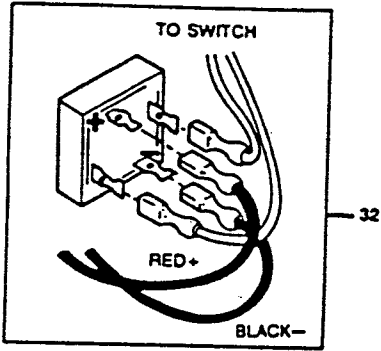

A14ELG
C14ELG
14" Electric Shovel

A14ELG 601658
SC14ELG 601682
14" Electric Shovel

Ref.	No.	P/N	Description
	1	630038	Wire Harness
	2	672014	Stock, Trigger (R.H.)
	3	662270	Handle, Tube - Upper
	4	672022	Trigger, Lever
	5	672030	Stock Trigger (L.H.)
	6	152736	No. 8 x 3/4 Pan Head Phillips Polyfast Screw
	7	152843	No. 8 x 1/2 Pan Head Phillips Polyfast Screw
	8	662288	Center Tube Handle Assembly
	9	672048	Grip, Lower (R.H.)
	10	662296	Handle, Tube Bottom
	11	672055	Grip, Lower (L.H.)
	12	672063	Fan Assembly
	13	610014	Drive Assembly
	14	707034	Bearing & Block Assembly
	15	707042	Gear, Drive Pinion
	16	152744	E-Ring
	17	712109	Drive Shaft Assembly with Flexible Coupling
	18	672071	Idler Gear Assembly
	19	662304	Shaft Idler
	20	152835	33/64 Washer, Flat
	21	662312	Impeller, Extruded
	22	612010	Blade, Rubber-Impeller
	23	672089	Plug, Drive
	24	152751	No. 8-32 x 1 Flat Head Phillips Screw
	25	672097	Gear, Impeller
	26	152769	No. 10-24 x 3/8 Truss Head Phillips Screw
	27	152777	Washer, Spacer Bearing
	28	672105	Housing, Lower Motor
	29	672113	Blade, Scraper-Plastic
	30	672121	Housing, Upper-Motor
	31	630004	Plug - 2 Prong
	32	630012	Rectifier-Full Wave
	33	152793	No. 8 x 1 1/2 Pan Head Phillips Polyfast Screw
	34	672139	Cover, Top-Motor
	35	672147	Filter, Foam-Motor
	36	672154	Shaft Drive Motor End
	37	662320	Bar, Top Reinforcing-Extruded Aluminum
	38	152785	No. 8 Washer Flat
	39	152801	No. 8 x 3/4 Flat Head Phillips Polyfast Screw
	40	152819	Nut, Tee-5/16 - 18 x 3/8 - Curved Flange
	41	312058	Bolt 5/16-18x1 Hex Hd.
	42	672162	Key
	43	152827	No. 8 Splitlock Washer
	44	630020	Switch (with On/Off lock)
	45	672170	Coupling Drive
	46	672188	Sleeve Coupling
	47	672196	Shaft Drive Pinion End