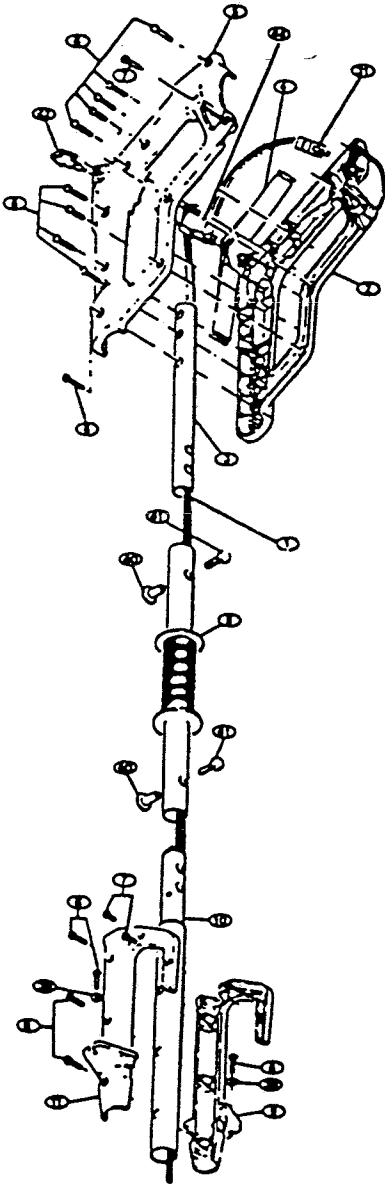

A14ELG
C14ELG
14" Electric Shovel

A14ELG 601658
SC14ELG 601682
14" Electric Shovel

Ref.	No.	P/N	Description
	1	630038	Wire Harness
	2	672014	Stock, Trigger (R.H.)
	3	662270	Handle, Tube - Upper
	4	672022	Trigger, Lever
	5	672030	Stock Trigger (L.H.)
	6	152736	No. 8 x 3/4 Pan Head Phillips Polyfast Screw
	7	152843	No. 8 x 1/2 Pan Head Phillips Polyfast Screw
	8	662288	Center Tube Handle Assembly
	9	672048	Grip, Lower (R.H.)
	10	662296	Handle, Tube Bottom
	11	672055	Grip, Lower (L.H.)
	12	672063	Fan Assembly
	13	610014	Drive Assembly
	14	707034	Bearing & Block Assembly
	15	707042	Gear, Drive Pinion
	16	152744	E-Ring
	17	712109	Drive Shaft Assembly with Flexible Coupling
	18	672071	Idler Gear Assembly
	19	662304	Shaft Idler
	20	152835	33/64 Washer, Flat
	21	662312	Impeller, Extruded
	22	612010	Blade, Rubber-Impeller
	23	672089	Plug, Drive
	24	152751	No. 8-32 x 1 Flat Head Phillips Screw
	25	672097	Gear, Impeller
	26	152769	No. 10-24 x 3/8 Truss Head Phillips Screw
	27	152777	Washer, Spacer Bearing
	28	672105	Housing, Lower Motor
	29	672113	Blade, Scraper-Plastic
	30	672121	Housing, Upper-Motor
	31	630004	Plug - 2 Prong
	32	630012	Rectifier-Full Wave
	33	152793	No. 8 x 1 1/2 Pan Head Phillips Polyfast Screw
	34	672139	Cover, Top-Motor
	35	672147	Filter, Foam-Motor
	36	672154	Shaft Drive Motor End
	37	662320	Bar, Top Reinforcing-Extruded Aluminum
	38	152785	No. 8 Washer Flat
	39	152801	No. 8 x 3/4 Flat Head Phillips Polyfast Screw
	40	152819	Nut, Tee-5/16 - 18 x 3/8 - Curved Flange
	41	312058	Bolt 5/16-18x1 Hex Hd.
	42	672162	Key
	43	152827	No. 8 Splitlock Washer
	44	630020	Switch (with On/Off lock)
	45	672170	Coupling Drive
	46	672188	Sleeve Coupling
	47	672196	Shaft Drive Pinion End