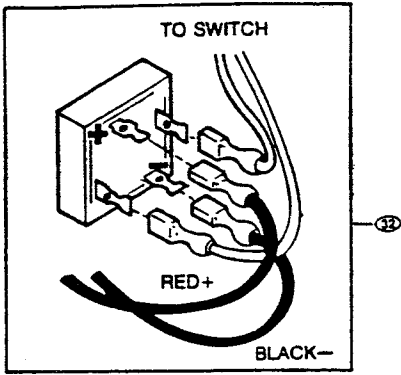

**A14ELH
SC14ELH
14" Electric Power Shovel**

**A14ELH
SC14ELH
14" Electric Power Shovel**

Ref. No.	P/N	Description	Qty.	Ref. No.	P/N	Description	Qty.
1	630038	Wire Harness	1	25	672097	Gear, Impeller	1
2A	672014	Stock, Trigger (R.H.) Black	1	26	152769	No. 10-24 x 5/8 Truss head Phillips Screw	12
2B	673558	Stock, Trigger (R.H.) Grey	1	27	152777	Washer, Spacer Bearing	2
3A	662270	Handle, Tube - Upper, Chrome	1	28	672105	Housing, Lower Motor	1
3B	657783	Handle, Tube - Upper, Grey	1	29	672113	Blade, Scraper-Plastic	1
4	672022	Trigger, Lever	2	30	672121	Housing, Upper-Motor	1
5A	672030	Stock, Trigger (L.H.) Black	1	31	630004	Plug - 2 Prong	1
5B	673574	Stock, Trigger (L.H.) Grey	1	32	630012	Rectifier - Full Wave	1
6	152736	No. 8 x 3/4 Pan Head Phillips Polyfast Screw	36	33	152793	No. 8 x 1-1/2 Pan Head Phillips Polyfast Screw	1
7	152843	No. 8 x 1/2 Pan Head Phillips Polyfast Screw	5	34	672139	Cover, Top-Motor	1
8A	662288	Handle, Tube - Centre, Chrome	1	35	672147	Filter, Foam-Motor	1
8B	657791	Handle, Tube - Centre, Grey	1	36	672154	Shaft Drive Motor End	1
9A	672048	Grip, Lower (R.H.) Black	1	37	662320	Bar, Top Reinforcing-Extruded Aluminum	1
9B	673590	Grip, Lower (R.H.) Grey	1	38	152785	No. 8 Washer, Flat	6
10A	662296	Handle, Tube - Bottom, Chrome	1	39	152801	No. 8 x 3/4 Flat Head Phillips Polyfast Screw	8
10B	675809	Handle, Tube - Bottom Grey	1	40	152819	Nut, Tee-5/16-18 x 7/8-Curved Flange	2
11A	672055	Grip, Lower (L.H.) Black	1	41	312058	Bolt 5/16-18 x 1 Hex. Hd.	2
11B	673616	Grip, Lower (L.H.) Grey	1	42	672162	Key	2
12	672063	Fan Assembly	1	43	152827	No. 8 Splitlock Washer	1
13	610014	Drive Assembly	1	44	630020	Switch (with on/off lock)	1
14	707034	Bearing & Block Assembly	3			100 ft. Extension Cord, 18 ga. 2 wire (optional, not included)	
15	707042	Gear, Drive Pinion	1				
16	152744	E-Ring	2	45	672170	Coupling Drive	1
17	712109	Drive Shaft Assembly with Flexible Coupling	1	46	672188	Sleeve Coupling	1
18	672071	Idler Gear Assembly	1	47	672196	Shaft Drive Pinon End	1
19	662304	Shaft, Idler	1	48	673640	Support, Axle	2
20	152835	33/64 Washer, Flat	1	49	042523	Wheel 2.62"	2
21	662312	Impeller, Extruded	1	50	666719	Axle	1
22	612010	Blade, Rubber-Impeller	3	51	715185	5/16 Flat Washer	2
23	672089	Plug, Drive	2	52	380246	#8 x 1-3/4 Poly Screw	4
24	152751	No. 8-32 x 1 Flat Head Phillips Screw	6				