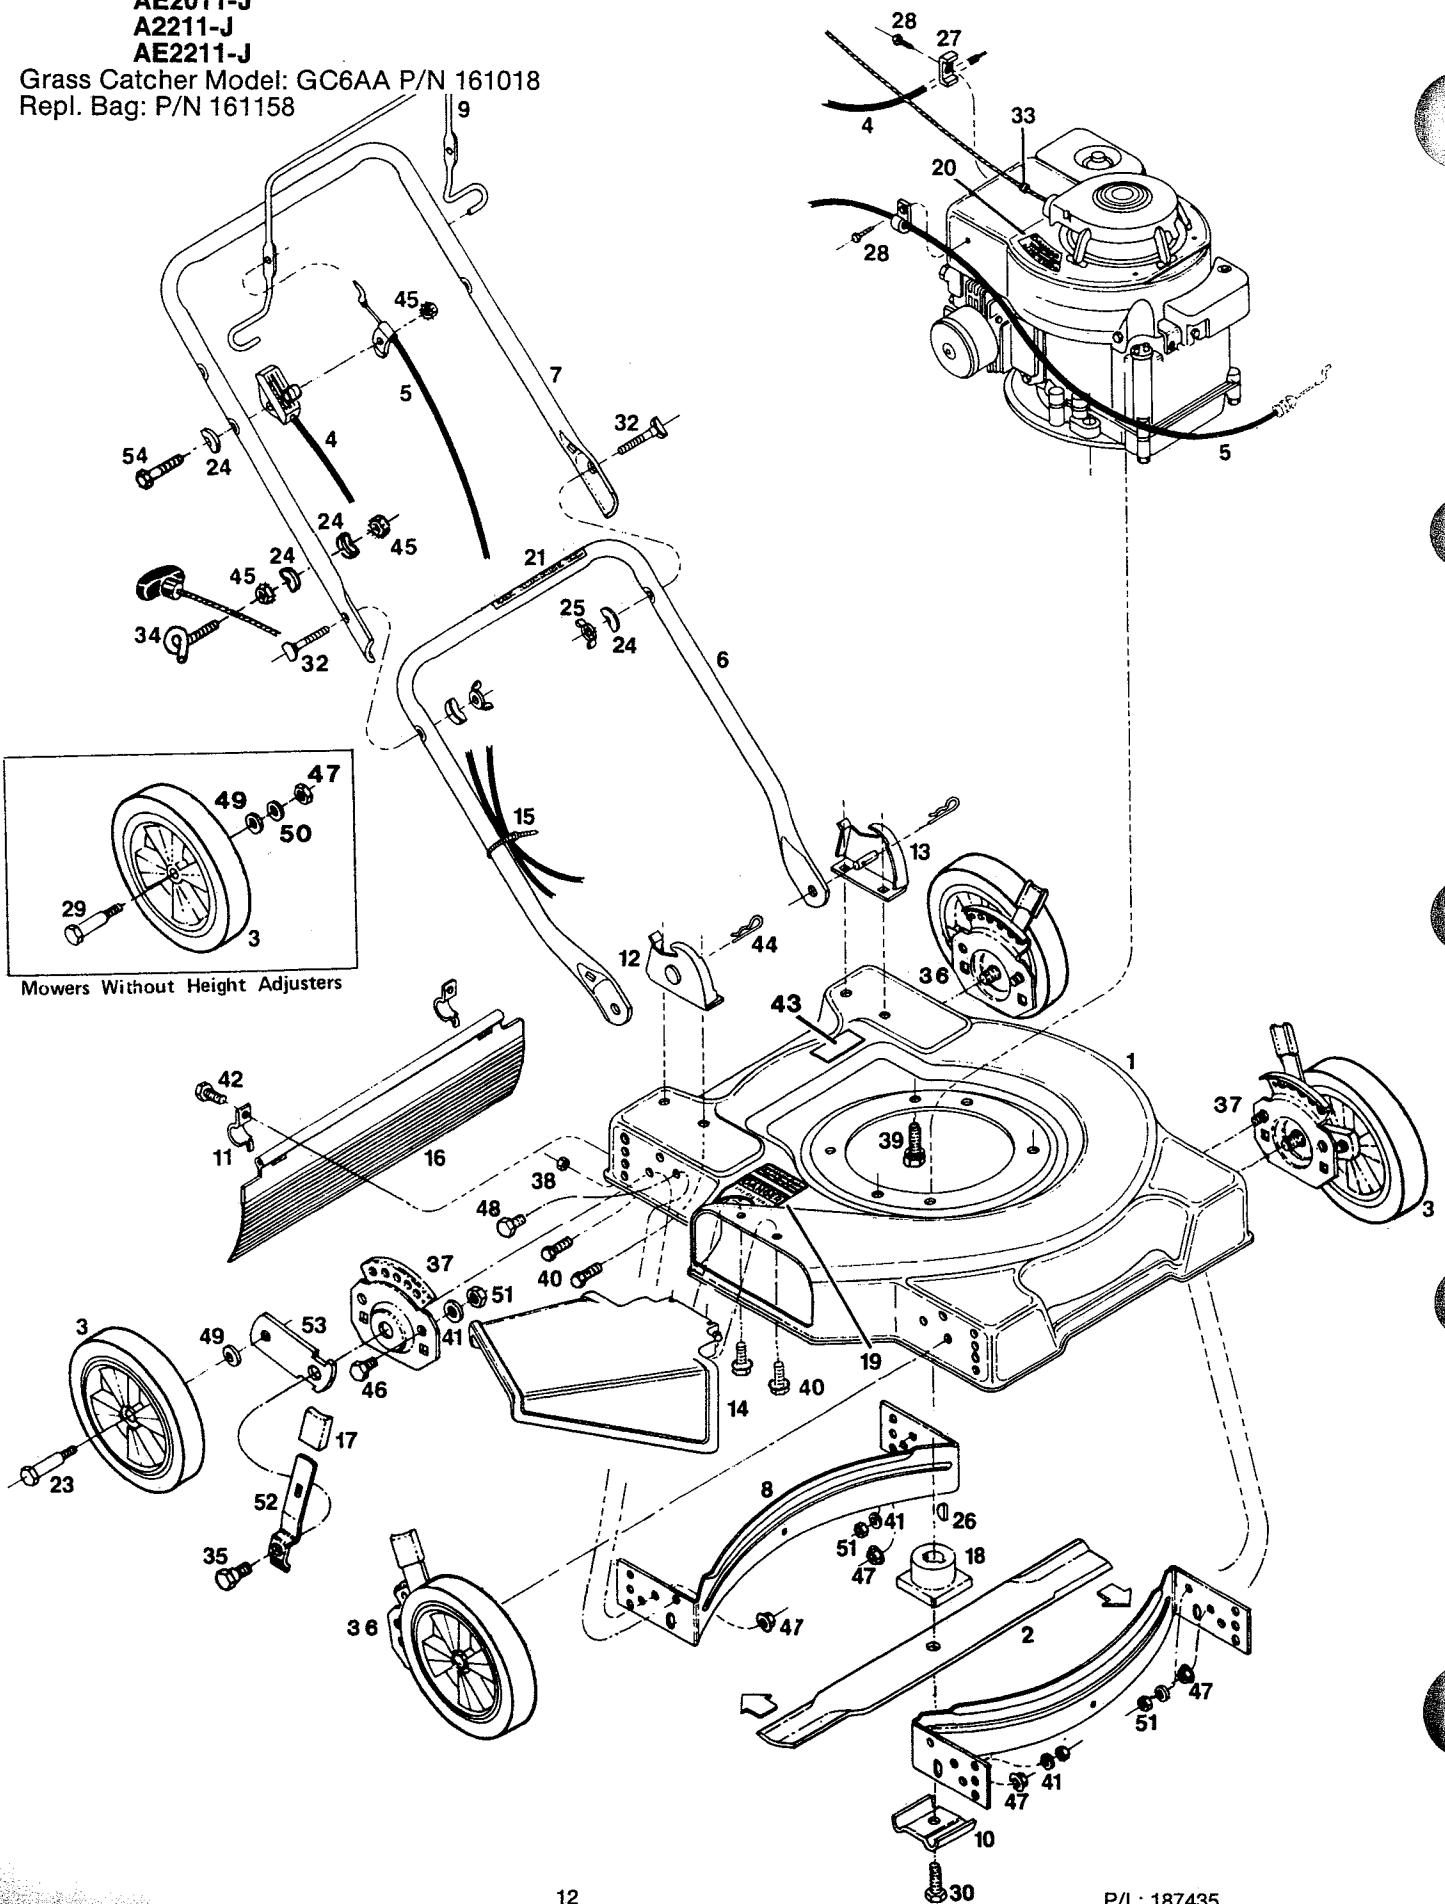

20"/22" SIDE DISCHARGE ROTARY MOWER

MODEL: A2011-J

AE2011-J

A2211-J

AE2211-J

Grass Catcher Model: GC6AA P/N 161018

Repl. Bag: P/N 161158

20"/22" SIDE DISCHARGE ROTARY MOWER

MODEL: A2011-J

AE2011-J

A2211-J

AE2211-J

Grass Catcher Model: GC6AA P/N 161018

Repl. Bag: P/N 161158

Index No.	Part No.	Description	Index No.	Part No.	Description
1	019059	Deck 20"	24	150201	Washer-Curved 5/16
1	019760	Deck 22"	25	150235	Wingnut 5/16-18
2	030031	Blade-20" Flat	26	150276	Woodruff Key #6
	030049	Blade-22" Flat	27	150318	Cable Clamp
3		Wheel Assembly*	28	150623	Screw-Sheet Metal #10 x 5/8
	041780	7" Plastic-White-Rib	29	156158	Wheel Bolt-Plastic Whl.-w/o Hgt. Adj.
	041806	7" Steel-White-Rib		150730	Wheel Bolt-Steel Whl.-w/o Hgt. Adj.
	041848	8" Steel-White-Rib	30	162024	Bolt-Blade
	041772	8" Plastic-White-Rib	31	151613	Bolt-Hex Head #10-32 x 3/8 Sems
4	051219	Control-Throttle w/Cable	32	151928	Bolt-Curved Head 5/16-18 x 1 3/4
5	052142	Cable-Engine Blade Control	33	152074	Rope Stop
6	071563	Handle-Lower	34	152371	Rope Guide
7	071076	Handle-Upper	35	153650	Shoulder Bolt-Hgt. Adj.*
	071084	Handle-Upper Vinyl Grip	36	428664	Back Plate-Height Adjuster R.H. Front L.H. Rear*
	072181	Handle-Upper Cushion Grip	37	428714	Back Plate-Height Adjuster L.H. Front R.H. Rear*
8	101519	Baffle 20/22"	38	452318	Nut-#10-24 HX Nylon Insert
9	104687	Bail-Engine/Blade Control	39	457168	Bolt-3/8-16 x 7/8 Thread Forming
	109470	Bail-Engine/Blade Control Vinyl Grip	40	457499	Bolt-1/4-20 x 1/2 Thread Forming
10	106336	Washer-Blade Adapter	41	462093	Washer-Flat 1/4"
11	106914	Clip-Trailing Shield	42	458687	Bolt-Hex Head #10-24 x 1/2
12	107086	Handle Bracket-Right Hand	43	714170	Decal-Model Number
13	107094	Handle Bracket-Left Hand	44	715011	Hairpin Cotter
14	394619	Chute Deflector Assembly	45	715037	Nut-Keps 1/4-20
15	110379	Cable Tie	46	715045	Bolt-Hex Head 1/4-20 x 3/4*
16	114405	Trailing Shield-20/22" w/o Hgt. Adj.	47	451492	Locknut 3/8-16 Top*
	114421	Trailing Shield-20/22" w/Hgt. Adj.	48	715201	Bolt-Hex 3/8-16 x 3/4 w/o Hgt. Adj.
17	111559	Plastic Tip-Setting Lever*	49	715607	Washer-Belleville*
18	133231	Blade Adapter	50	715417	Washer 3/8 SAE*
19	144063	Decal-Danger	51	715508	Locknut 1/4-20 Top
20	001461	Decal-Blade Warning	52	776500	Setting Lever-Height Adjuster*
21	715557	Decal-Starting Instructions	53	777862	Wheel Lever-Height Adjuster*
22	153874	Bolt-1/4-20 x 2 1/4 Hex			
23	157420	Wheel Bolt-Plastic Whl.-w/Hgt. Adj.			
	150060	Wheel Bolt-Steel Whl.-w/Hgt. Adj.			

- This parts list covers several different mower models; not all of the parts listed may be used on the particular model you are working with.
- When servicing use only **Genuine Factory Replacement Parts (OEM)** that are specifically designed for the particular model that you are working with.
- Parts are right or left hand as viewed from the operator's position.
- Model specifications are subject to change without prior notice.
- **Do not operate** the mower unless all parts are attached and in good working order.
- Lawn mower deck and/or other painted parts differing in color may be substituted without notice.