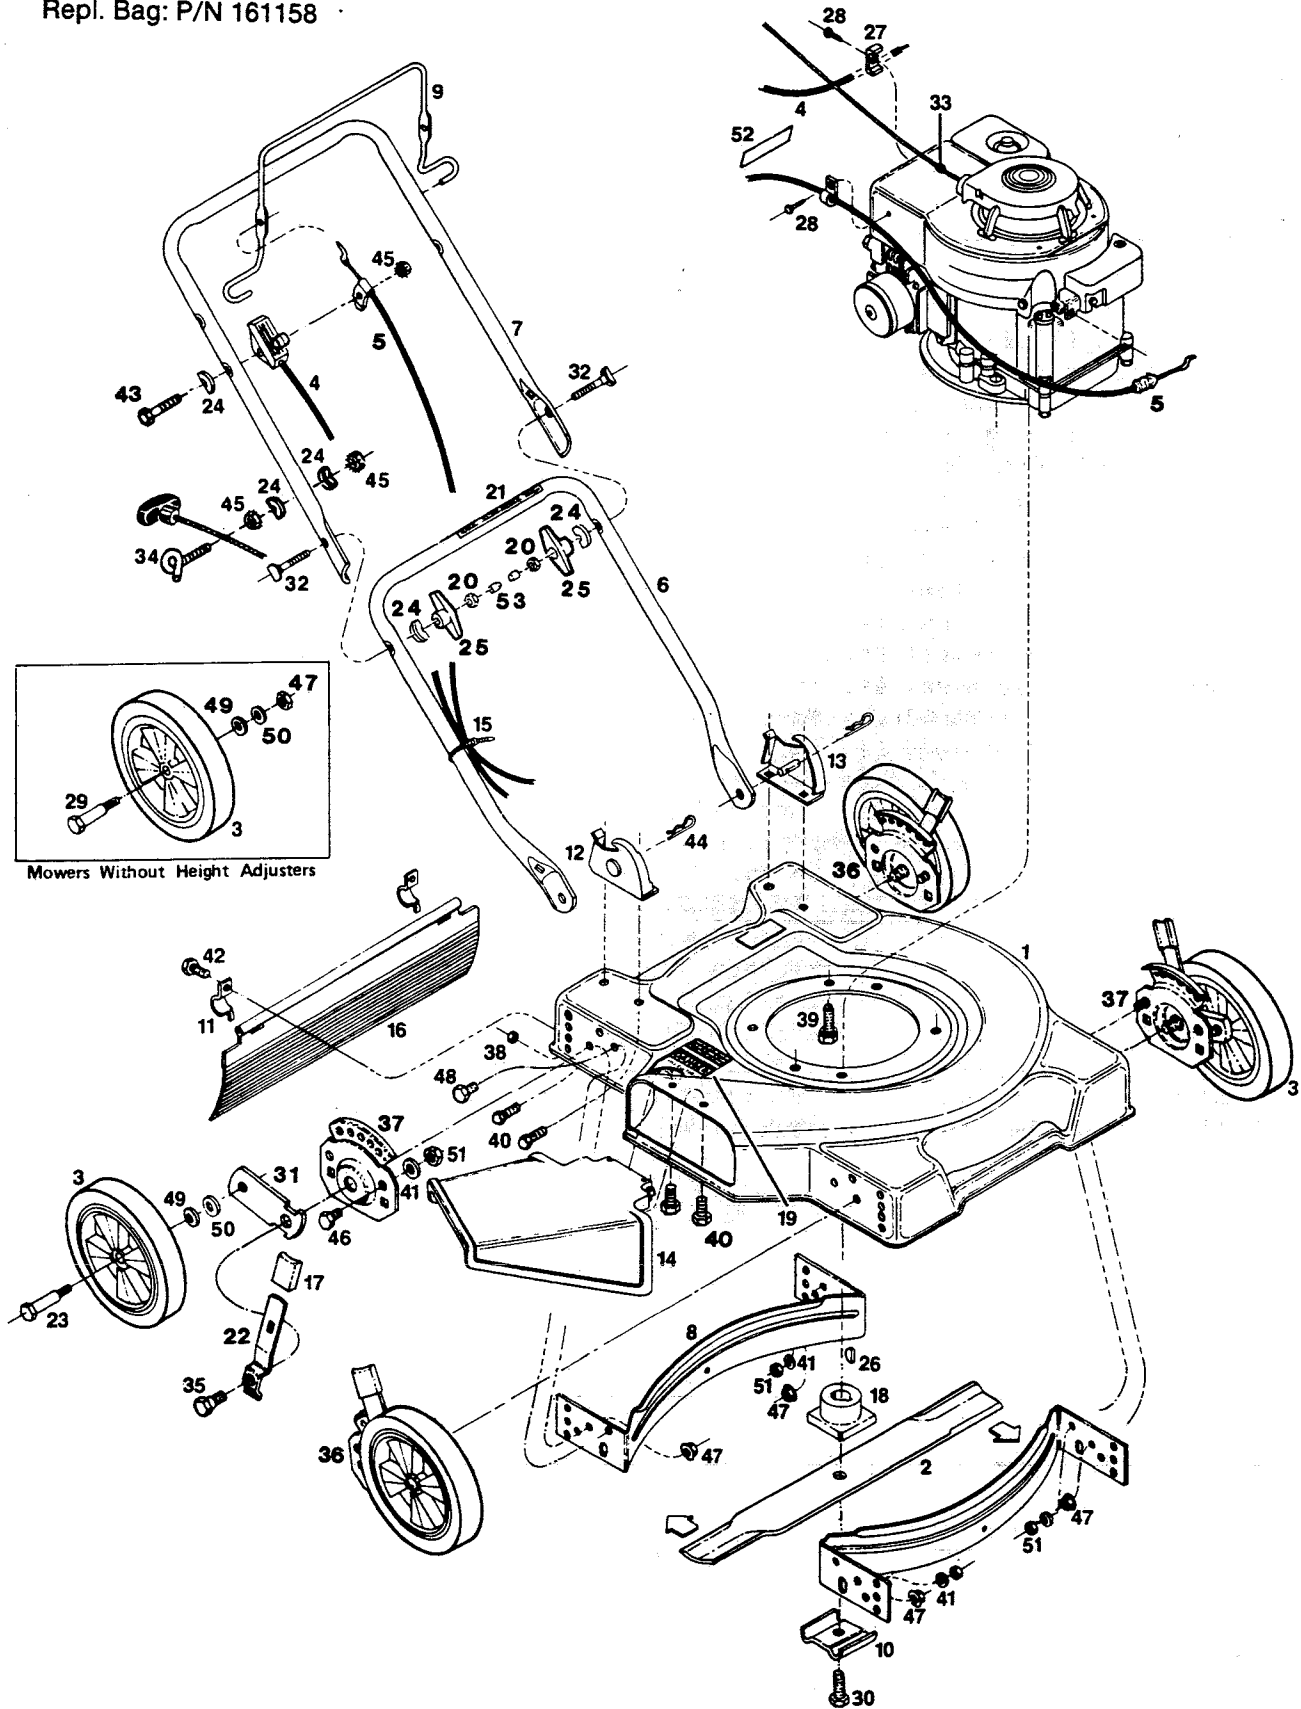

MODEL: A2011L/A2031L/A2211L/A2231L
20" & 22" CUT SIDE-DISCHARGE ROTARY MOWER
Use Grass Catcher Model: GC6AA
Grass Catcher: P/N 161018
Repl. Bag: P/N 161158

S/N 231829/232173/231837
231845/232181/231852/232199
P/L 180232
O/M 798512
E/M 189985

MODEL: A2011L/A2031L/A2211L/A2231L
20" & 22" CUT SIDE-DISCHARGE ROTARY MOWER
Use Grass Catcher Model: GC6AA
Grass Catcher: P/N 161018
Repl. Bag: P/N 161158

Index No.	Part No.	Description	Index No.	Part No.	Description
1	019042	Deck 20" - Green	20	310045	Nut - 5/16-18 Hex
	019059	Deck 20" - Red	21	715557	Decal - Starting Instructions
	019778	Deck 22" - Green	22	776500	Setting Lever - Height Adjuster*
	019760	Deck 22" - Red	23	150060	Wheel Bolt w/Hgt. Adj.*
2	030031	Blade - 20" Flat	24	150201	Washer - Curved 5/16
	030049	Blade - 22" Flat	25	113589	Wing - Knob
3		Wheel Assembly*	26	150276	Woodruff Key #6
	041533	6½" Plastic - White - Diamond	27	150318	Cable Clamp
	042739	7" Plastic - White - Diamond - Mag	28	150623	Screw - Sheet Metal #10 x 5/8
	043000	7" Plastic - White - Diamond	29	150730	Wheel Bolt w/o Hgt. Adj.*
	041525	7" Plastic - White - Diamond - 3 spoke	30	162024	Bolt - Blade
	041863	7" Steel - White-Rib-Flange Bearing	31	092668	Wheel Lever - Height Adjuster*
	042432	8" Plastic - White - Diamond	32	151936	Bolt - Curved Head 5/16-18 x 2-1/4
	043018	8" Plastic - White - Diamond	33	152074	Rope Stop
	041111	8" Steel - White - Rib - Flange Bearing	34	152371	Rope Guide
4	051219	Control - Throttle w/Cable	35	153650	Shoulder Bolt - Hgt. Adj.*
5	052142	Cable - Engine Blade Control	36	092650	Back Plate - Height Adjuster R.H. Front L.H. Rear*
6	071563	Handle - Lower	37	092643	Back Plate - Height Adjuster L.H. Front R.H. Rear*
7	071076	Handle - Upper	38	452318	Nut - #10-24 HX Nylon Insert
	071084	Handle - Upper Vinyl Grip	39	457168	Bolt - 3/8-16 x 7/8 Thread Forming
	072181	Handle - Upper Cushion Grip	40	457499	Bolt - 1/4-20 x 1/2 Thread Forming
8	101519	Baffle 20/22" Rear or Front*	41	462093	Washer - Flat 1/4"*
9	104687	Bail - Engine/Blade Control	42	458687	Bolt - Hex Head #10-24 x 1/2
	109470	Bail - Engine/Blade Control Vinyl Grip	43	153874	Bolt - 1/4-20 x 2-1/4 Hex Head
10	106336	Washer - Blade Adapter	44	715011	Hairpin Cotter
11	106914	Clip - Trailing Shield	45	715037	Nut - Keps 1/4-20
12	092601	Handle Bracket - Right Hand	46	715045	Bolt - Hex Head 1/4-20 x 3/4*
13	092619	Handle Bracket - Left Hand	47	156406	Locknut 3/8-16 Lock
14	394619	Chute Deflector Assembly	48	715201	Bolt - Hex 3/8-16 x 3/4 w/o Hgt. Adj.*
15	110379	Cable Tie	49	715607	Washer - Belleville
16	114405	Trailing Shield - 20/22" w/o Hgt. Adj.	50	158469	Washer 3/8 SAE*
	114421	Trailing Shield - 20/22" w/Hgt. Adj.	51	715508	Locknut 1/4-20 Top
17	114462	Plastic Tip - Setting Lever*	52	009415	Decal - Blade Warning (Rectangle)
18	133231	Blade Adapter	53	110064	Cap - Plastic
19	144063	Decal - Danger			

• INDICATES OPTIONAL EQUIPMENT

• INDICATES OPTIONAL EQUIPMENT

- When servicing this unit use only genuine General Power OEM replacement parts that are specifically designed and engineered for this particular model.
- Do not operate unit unless all parts are properly attached and in good working order.
- Parts are right or left hand as viewed from the operator's position.
- Specifications are subject to change without notice.

S/N 231829/232173/231837
231845/232181/231852/232199
P/L 180232
O/M 798512
E/M 189985