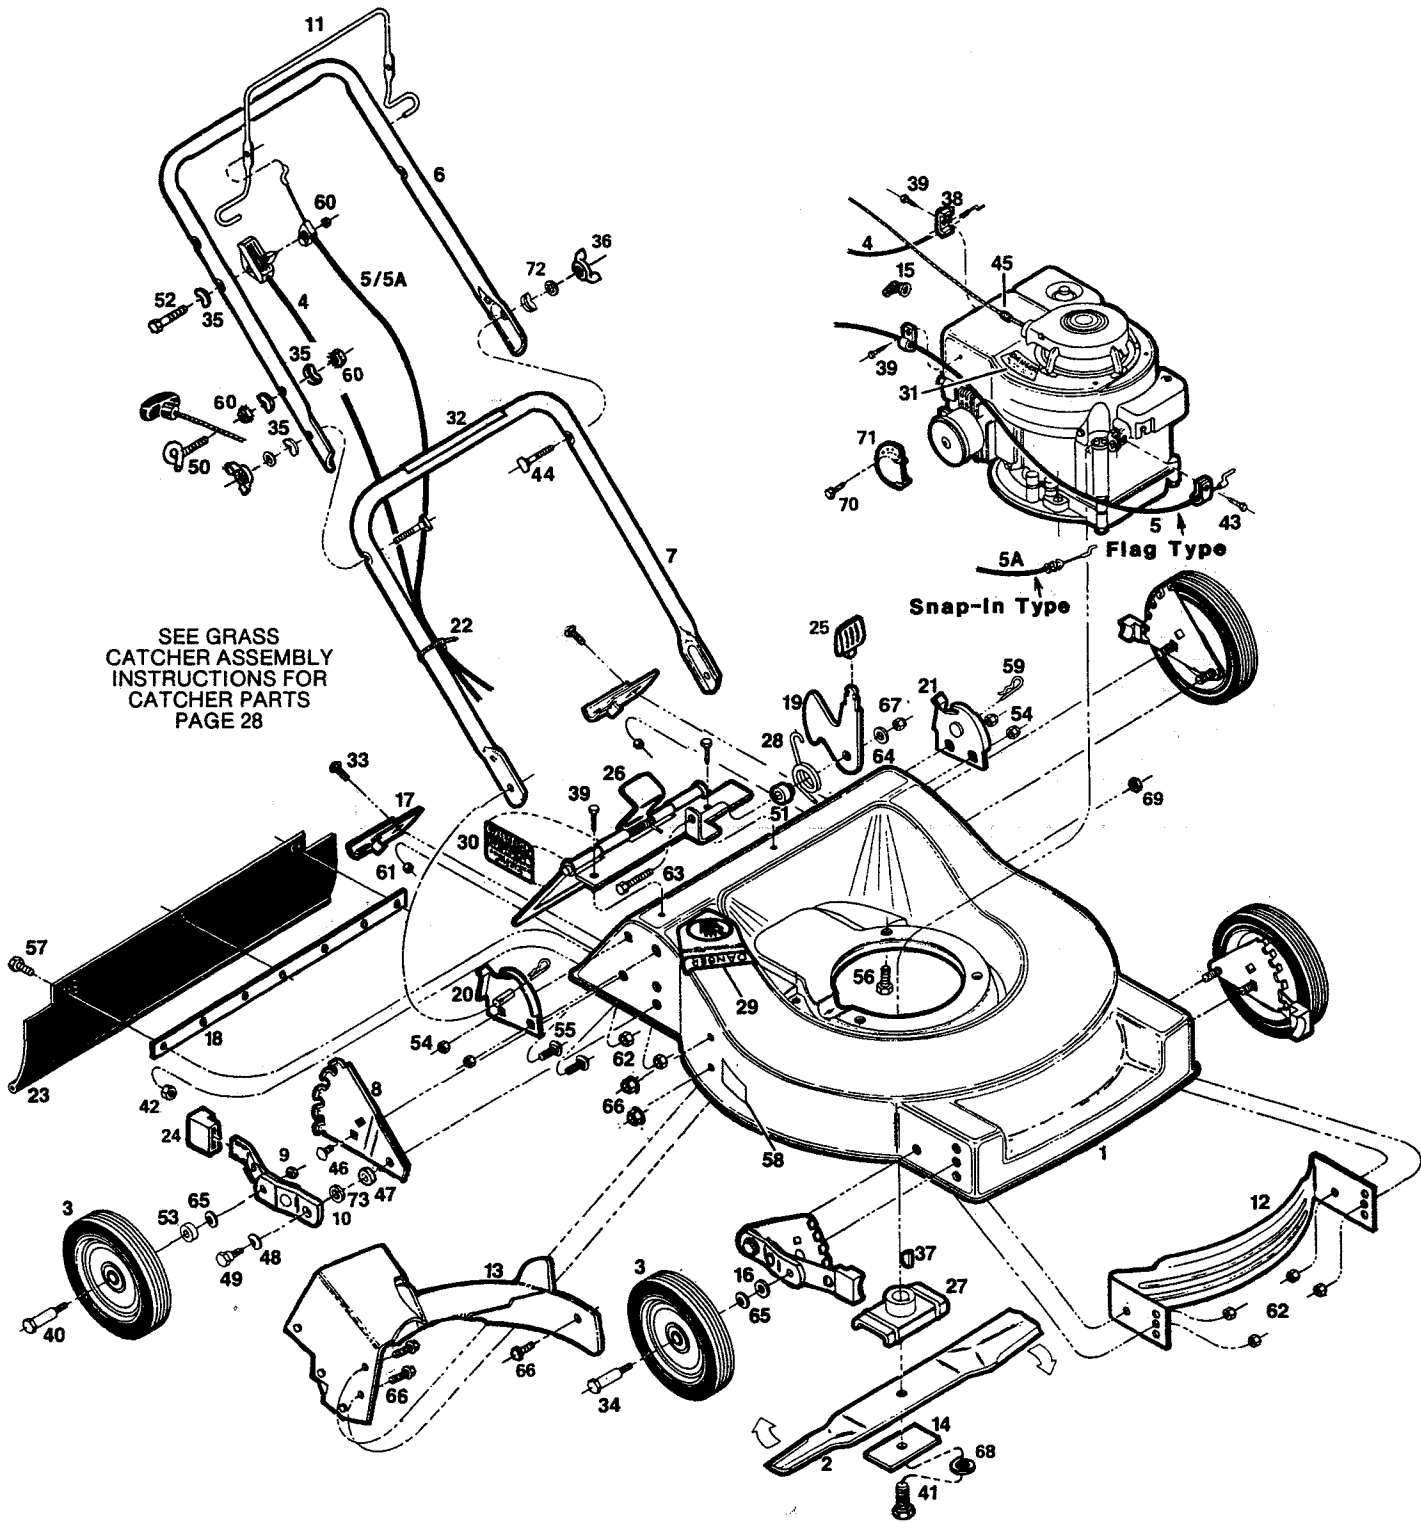

21" REAR BAGGING ROTARY MOWER

MODEL: A2141-J

Grass Catcher Model: SBRBGC P/N 127084

Repl. Bag: P/N 160184

21" REAR BAGGING ROTARY MOWER

MODEL: A2141-J

Grass Catcher Model: SBRBGC P/N 127084

Repl. Bag: P/N 160184