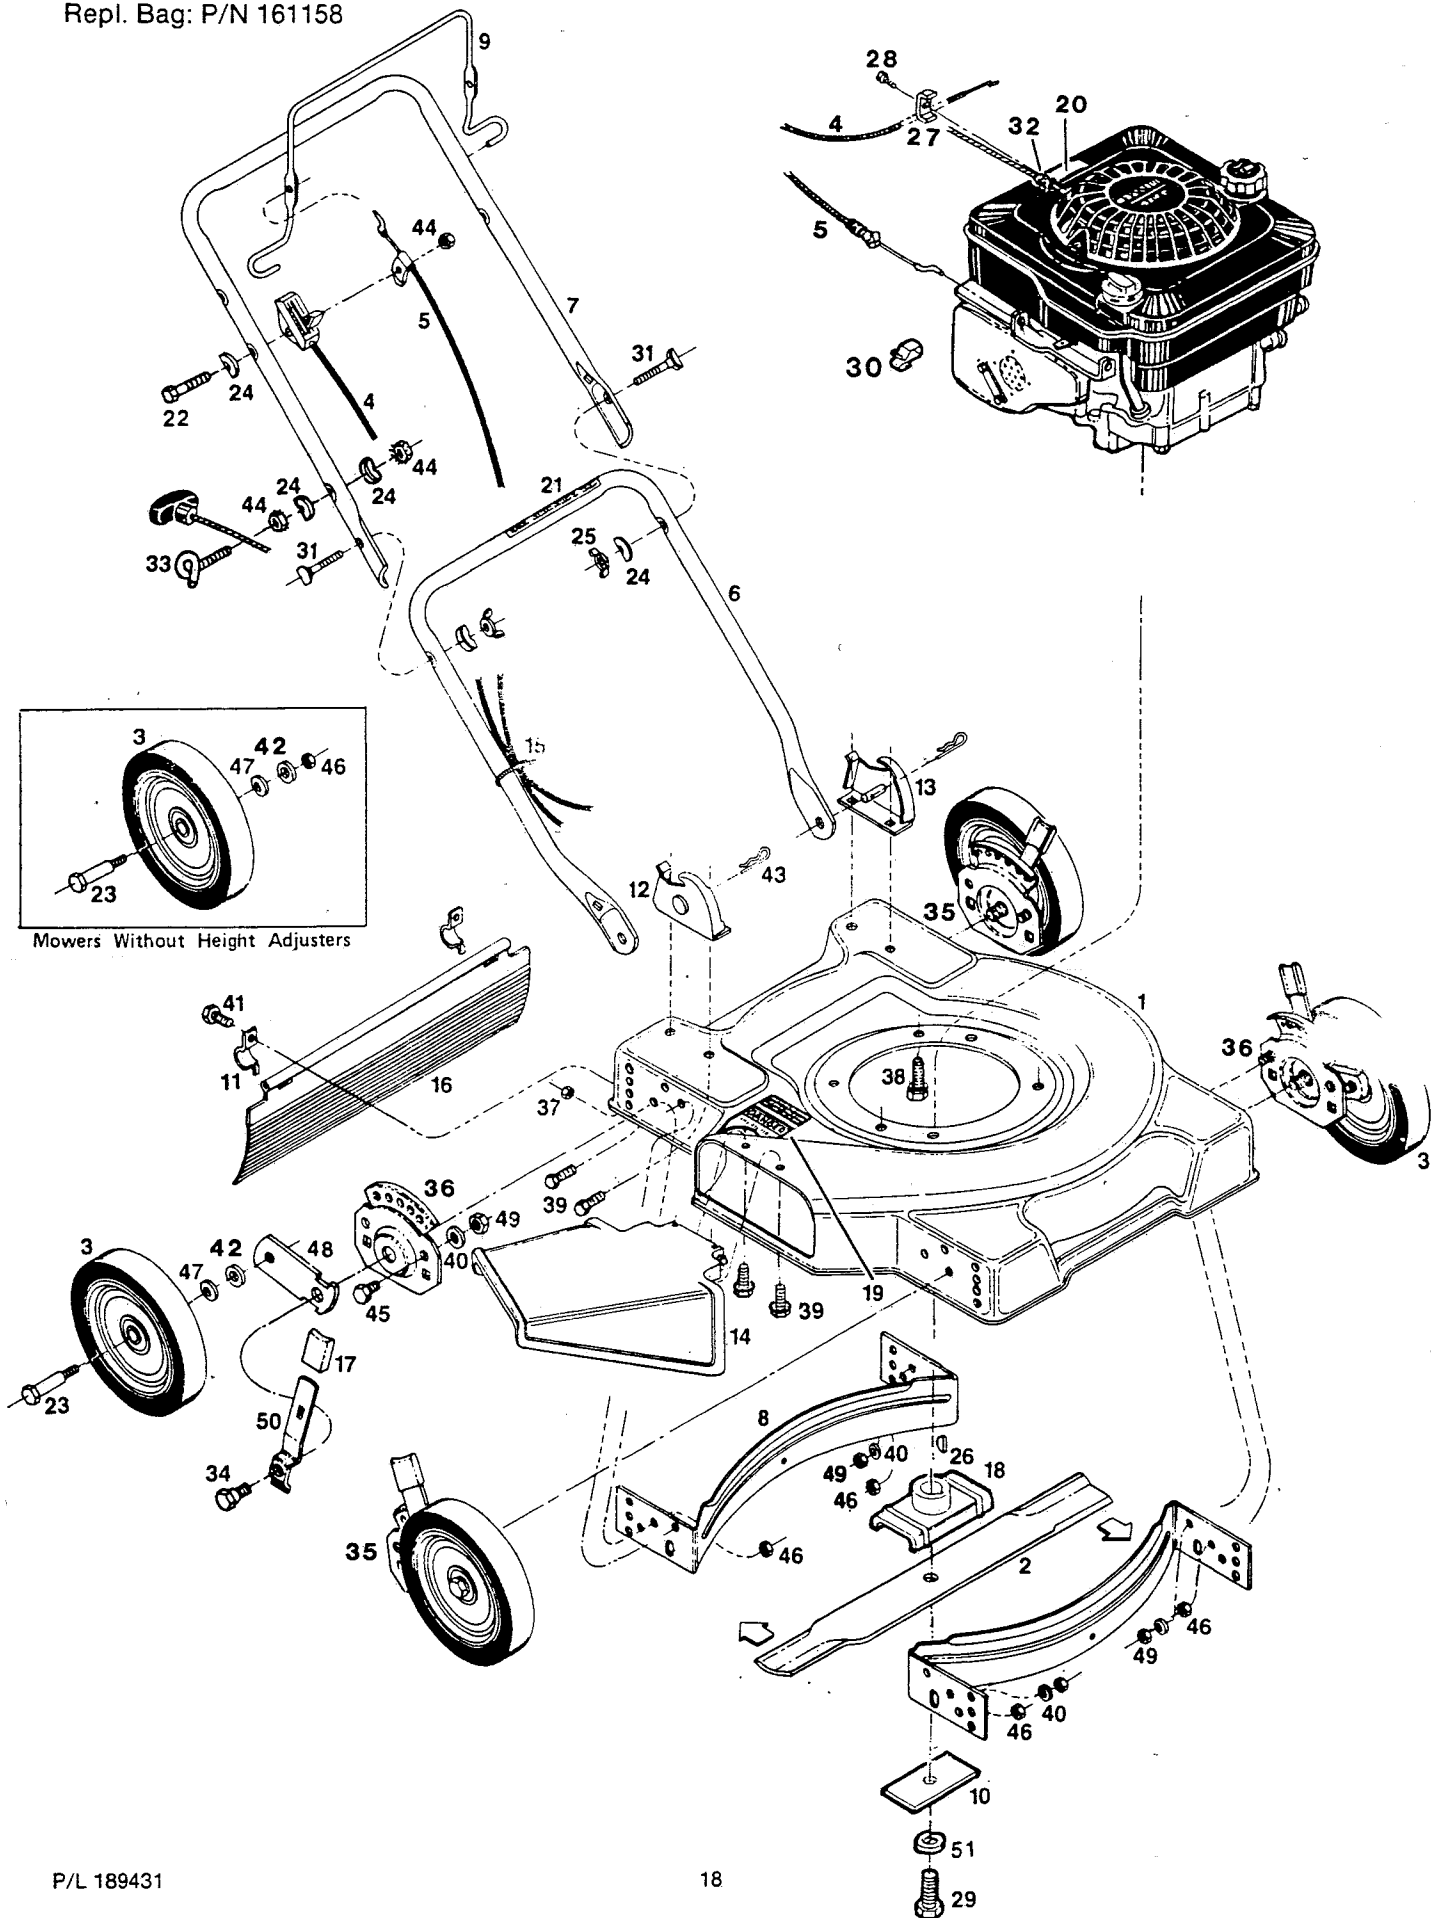

MODEL A22315K
22" SIDE DISCHARGE MOWER
Grass Catcher Model: GC6AA P/N 161018
Repl. Bag: P/N 161158

Mowers Without Height Adjusters

MODEL A22315K
22" SIDE DISCHARGE MOWER
Grass Catcher Model: GC6AA P/N 161018
Repl. Bag: P/N 161158

Index No.	Part No.	Description	Index No.	Part No.	Description
1	019059	Deck 20"	22	153874	Bolt - 1/4-20 x 2-1/4 Hex Head
	019760	Deck 22"	23	150060	Wheel Bolt
2	030031	Blade-20" Flat	24	150201	Washer-Curved 5/16
	030049	Blade-22" Flat	25	150235	Wingnut 5/16-18
3		Wheel Assembly*	26	150276	Woodruff Key #6
	040246	7" Plastic - White - Diamond Nylon Bearing (4-spoke)	27	157552	Cable Clamp
	041525	7" Plastic - White - Diamond Nylon Bearing (3-spoke)	28	150623	Screw #10-16 x 5/8 HWH
	041806	7" Steel-White-Rib-Flange Bearing	29	157255	Bolt-Blade
	040857	8" Plastic-White-Diamond (4-spoke)	30	381442	Clamp - Tinnerman
	042432	8" Plastic-White-Diamond-Nylon Bearing (3-spoke)	31	151928	Bolt-Curved Head 5/16-18 x 1-3/4
	042911	8" Steel-White-Diamond-Flange Bearing	32	152074	Rope Stop
4	052217	Control-Throttle w/Cable	33	152371	Rope Guide
5	052209	Cable-Engine/Blade Control	34	153650	Shoulder Bolt-Height Adjuster*
6	071563	Handle-Lower	35	428664	Back Plate-Height Adjuster R.H. Front L.H. Rear*
7	071084	Handle-Upper Coated	36	428714	Back Plate-Height Adjuster L.H. Front R.H. Rear*
	071076	Handle-Upper	37	452318	Nut-#10-24 HX Nylon Insert
8	101519	Baffle-Deck*	38	457168	Bolt-3/8-16 x 7/8 Thread Forming
9	104687	Bail-Engine/Blade Control	39	457499	Bolt-1/4-20 x 1/2 Thread Forming
10	106005	Washer-Blade Adapter	40	462093	Washer-Flat 1/4
11	106914	Clip-Trailing Shield	41	458687	Bolt-Hex Head #10-24 x 1/2
12	088369	Handle Bracket-Right Hand	42	715417	Washer-3/8 Flat
13	088377	Handle Bracket-Left Hand	43	715011	Hairpin Cotter
14	394619	Chute Deflector Assembly	44	715037	Nut-Keps 1/4-20
15	110379	Cable Tie	45	715045	Bolt-Hex Head 1/4-20 x 3/4
16	114421	Trailing Shield	46	156406	Nut-3/8-16 Flange Lock
17	114462	Plastic Tip-Setting Lever*	47	715607	Washer-Belleville
18	126466	Blade Adapter	48	777862	Wheel Lever-Height Adj.*
19	144063	Decal-Danger	49	715508	Locknut 1/4-20 Top
20	001206	Decal-Blade Warning	50	776500	Setting Lever-Height Adjuster*
21	715557	Decal-Starting Instructions	51	156919	Washer-Lock

• INDICATES OPTIONAL EQUIPMENT

• INDICATES OPTIONAL EQUIPMENT

- This parts list covers several different mower models; not all of the parts listed may be used on the particular model you are working with.
- When servicing use only **Genuine Factory Replacement Parts (OEM)** that are specifically designed for the particular model that you are working with.
- Parts are right or left hand as viewed from the operator's position.
- Model specifications are subject to change without prior notice.
- **Do not operate** the mower unless all parts are attached and in good working order.
- Lawn mower deck and/or other painted parts differing in color may be substituted without notice.