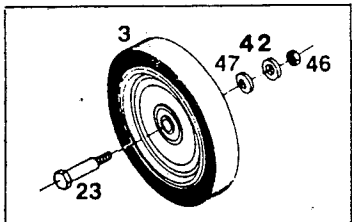

MODEL A22315K
22" SIDE DISCHARGE MOWER
Grass Catcher Model: GC6AA P/N 161018
Repl. Bag: P/N 161158

Mowers Without Height Adjusters

MODEL A22315K
22" SIDE DISCHARGE MOWER
Grass Catcher Model: GC6AA P/N 161018
Repl. Bag: P/N 161158

Index No.	Part No.	Description	Index No.	Part No.	Description
1	019059	Deck 20"	22	153874	Bolt - 1/4-20 x 2-1/4 Hex Head
	019760	Deck 22"	23	150060	Wheel Bolt
2	030031	Blade-20" Flat	24	150201	Washer-Curved 5/16
	030049	Blade-22" Flat	25	150235	Wingnut 5/16-18
3		Wheel Assembly*	26	150276	Woodruff Key #6
	040246	7" Plastic - White - Diamond Nylon Bearing (4-spoke)	27	157552	Cable Clamp
	041525	7" Plastic - White - Diamond Nylon Bearing (3-spoke)	28	150623	Screw #10-16 x 5/8 HWH
	041806	7" Steel-White-Rib-Flange Bearing	29	157255	Bolt-Blade
	040857	8" Plastic-White-Diamond (4-spoke)	30	381442	Clamp - Tinnerman
	042432	8" Plastic-White-Diamond-Nylon Bearing (3-spoke)	31	151928	Bolt-Curved Head 5/16-18 x 1-3/4
	042911	8" Steel-White-Diamond-Flange Bearing	32	152074	Rope Stop
4	052217	Control-Throttle w/Cable	33	152371	Rope Guide
5	052209	Cable-Engine/Blade Control	34	153650	Shoulder Bolt-Height Adjuster*
6	071563	Handle-Lower	35	428664	Back Plate-Height Adjuster R.H. Front L.H. Rear*
7	071084	Handle-Upper Coated	36	428714	Back Plate-Height Adjuster L.H. Front R.H. Rear*
	071076	Handle-Upper	37	452318	Nut-#10-24 HX Nylon Insert
8	101519	Baffle-Deck*	38	457168	Bolt-3/8-16 x 7/8 Thread Forming
9	104687	Bail-Engine/Blade Control	39	457499	Bolt-1/4-20 x 1/2 Thread Forming
10	106005	Washer-Blade Adapter	40	462093	Washer-Flat 1/4
11	106914	Clip-Trailing Shield	41	458687	Bolt-Hex Head #10-24 x 1/2
12	088369	Handle Bracket-Right Hand	42	715417	Washer-3/8 Flat
13	088377	Handle Bracket-Left Hand	43	715011	Hairpin Cotter
14	394619	Chute Deflector Assembly	44	715037	Nut-Keps 1/4-20
15	110379	Cable Tie	45	715045	Bolt-Hex Head 1/4-20 x 3/4
16	114421	Trailing Shield	46	156406	Nut-3/8-16 Flange Lock
17	114462	Plastic Tip-Setting Lever*	47	715607	Washer-Belleville
18	126466	Blade Adapter	48	777862	Wheel Lever-Height Adj.*
19	144063	Decal-Danger	49	715508	Locknut 1/4-20 Top
20	001206	Decal-Blade Warning	50	776500	Setting Lever-Height Adjuster*
21	715557	Decal-Starting Instructions	51	156919	Washer-Lock

• INDICATES OPTIONAL EQUIPMENT

• INDICATES OPTIONAL EQUIPMENT

- This parts list covers several different mower models; not all of the parts listed may be used on the particular model you are working with.
- When servicing use only **Genuine Factory Replacement Parts (OEM)** that are specifically designed for the particular model that you are working with.
- Parts are right or left hand as viewed from the operator's position.
- Model specifications are subject to change without prior notice.
- **Do not operate** the mower unless all parts are attached and in good working order.
- Lawn mower deck and/or other painted parts differing in color may be substituted without notice.