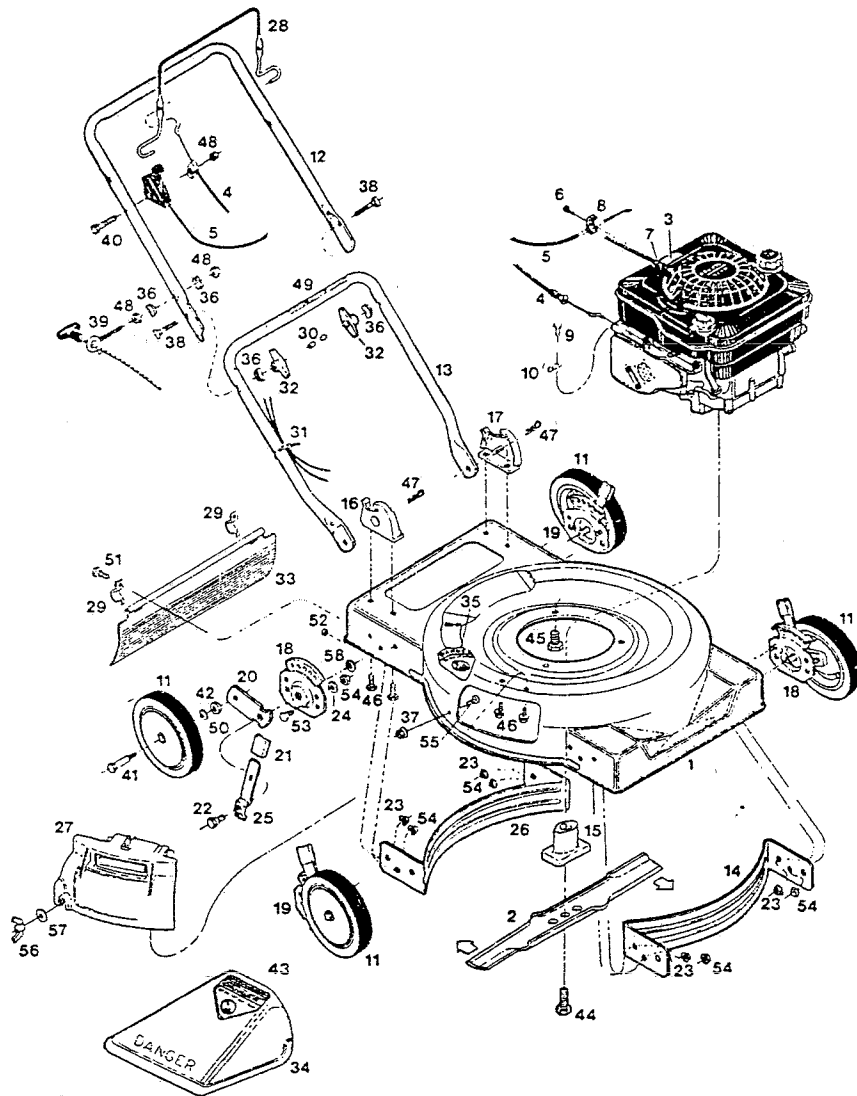

20" MULCHER/SIDE DISCHARGE ROTARY MOWER

ASK FOR GRASS CATCHER MODEL GC-9

WARNING DO NOT OPERATE YOUR MOWER UNLESS ALL PARTS ARE ATTACHED AND IN GOOD WORKING ORDER. KEEP YOUR MOWER IN GOOD REPAIR AT ALL TIME.

WARNING WHEN SERVICING USE ONLY GENUINE FACTORY REPLACEMENT PARTS THAT ARE SPECIFICALLY FOR YOUR PARTICULAR MODEL.

Parts listed are for mower excluding the engine.

For engine information refer to Engine manual enclosed in literature bag.

WARNING

THOROUGHLY READ OPERATOR'S MANUAL AND COMPLETELY ASSEMBLE ALL LOOSE PARTS BEFORE OPERATING MOWER.

S/N 239005-239132

P/L 082821

O/M 082806