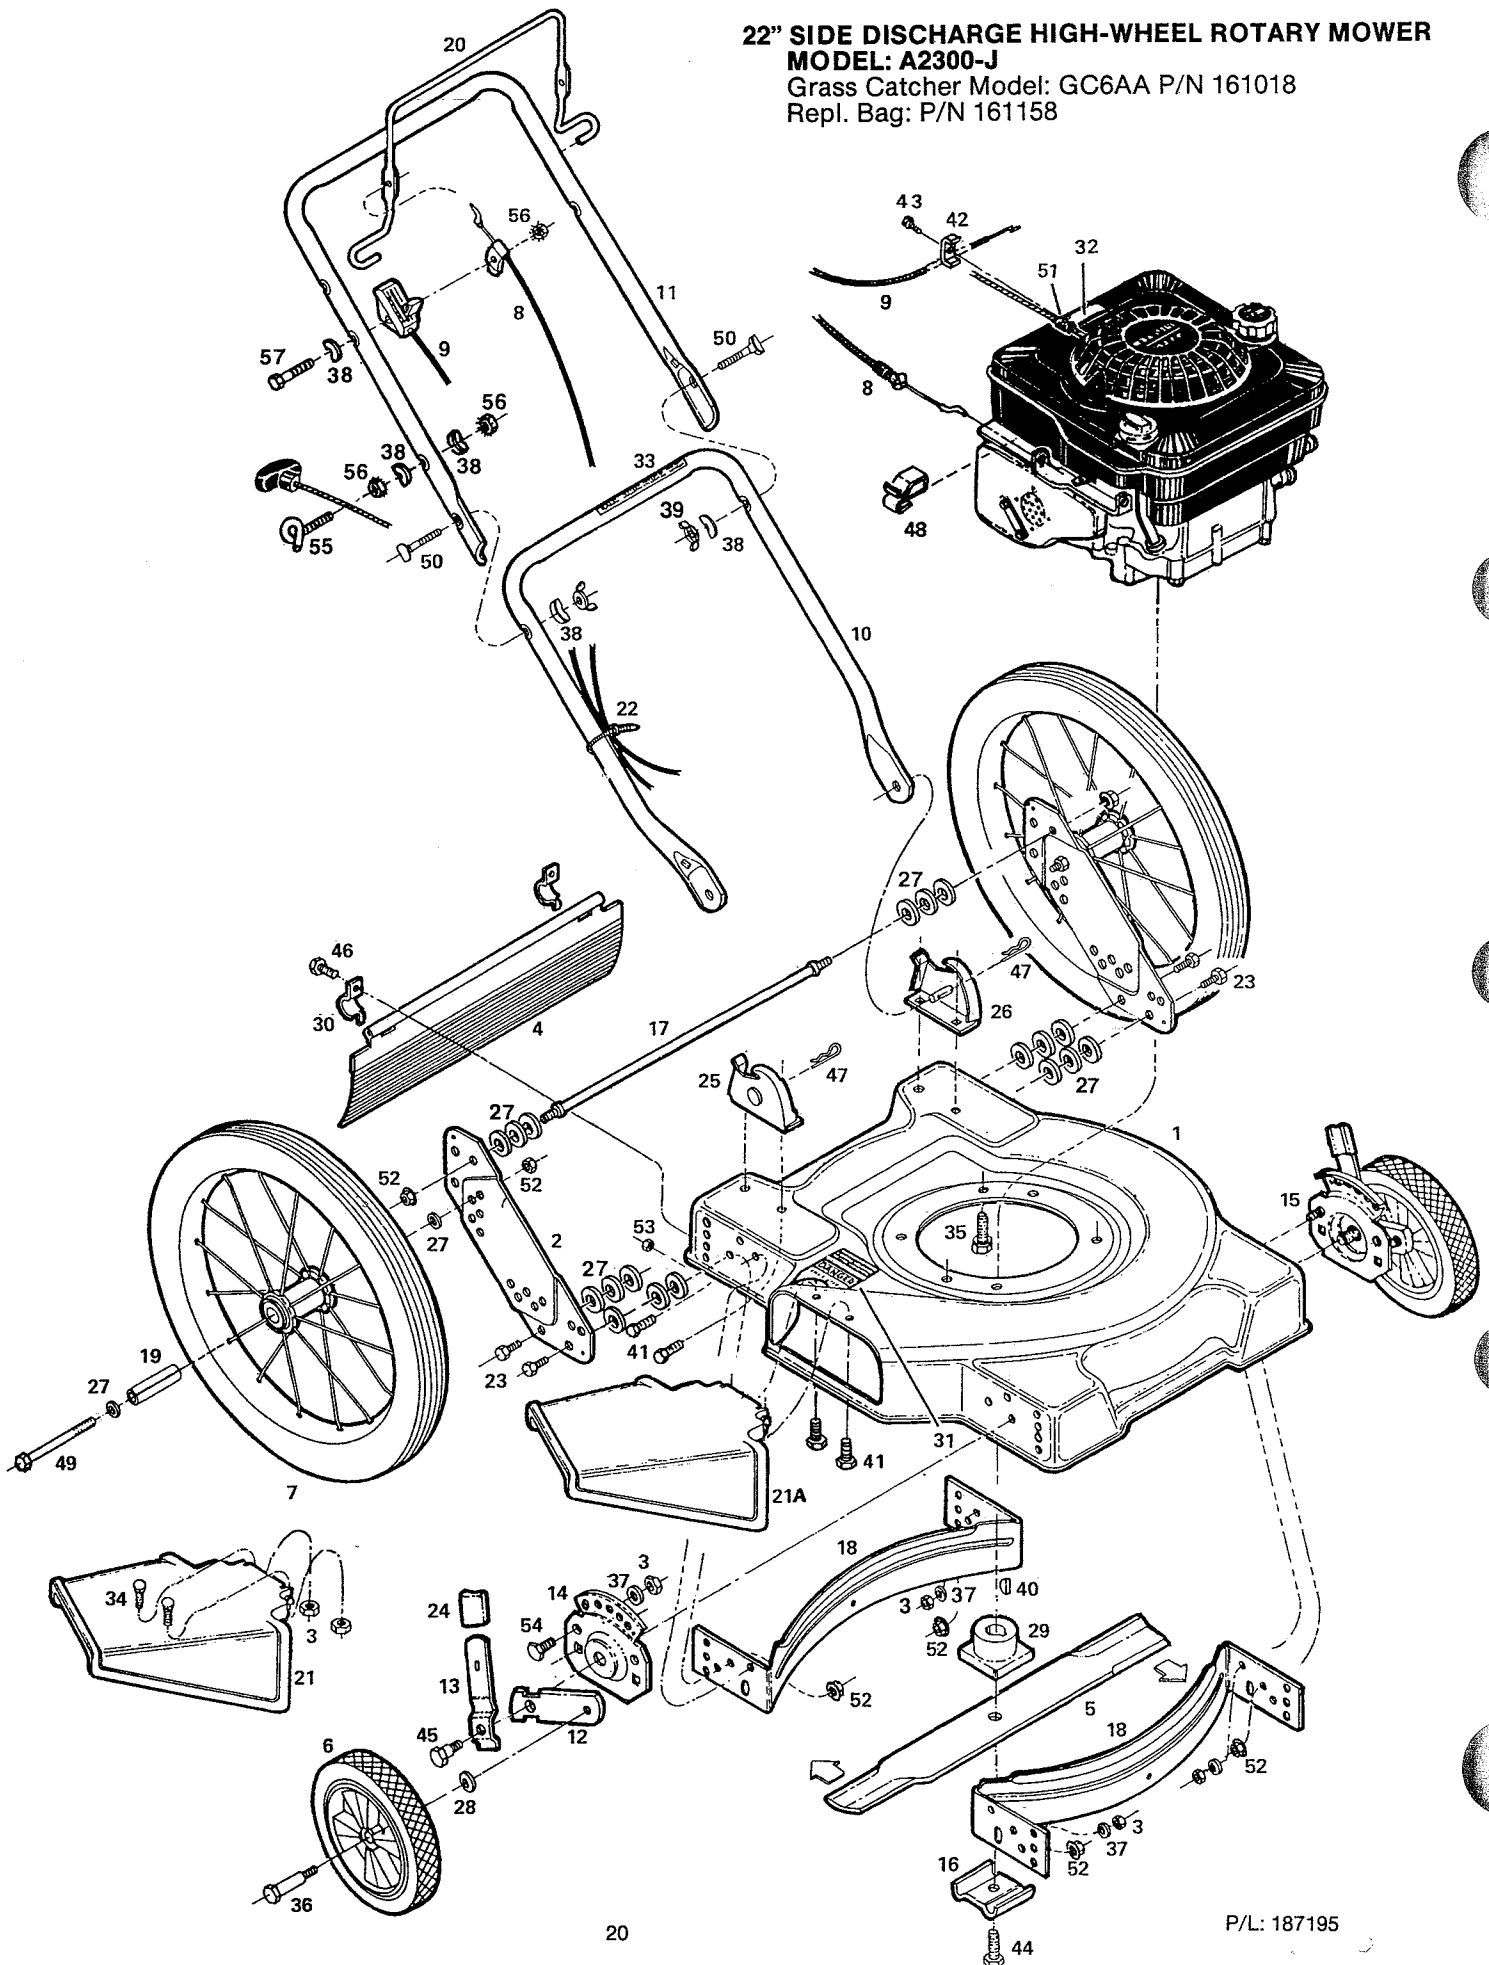

22" SIDE DISCHARGE HIGH-WHEEL ROTARY MOWER

MODEL: A2300-J

Grass Catcher Model: GC6AA P/N 161018

Repl. Bag: P/N 161158

22" SIDE DISCHARGE HIGH-WHEEL ROTARY MOWER

MODEL: A2300-J

Grass Catcher Model: GC6AA P/N 161018

Repl. Bag: P/N 161158

Index No.	Part No.	Description	Index No.	Part No.	Description
1	019780	Deck 22"	27	715417	Washer - 3/8 SAE Flat*
2	018101	Bracket - Wheel	28	715607	Washer - 3/8 Belleville
3	715508	Nut - 1/4-20 Hx Lock	29	133231	Adapter - Blade
4	112821	Shield - Plastic Trailing	30	106914	Clip - Trailing Shield
5	030049	Blade - 22" Flat	31	144063	Decal - C.P.S.C. Danger
6		Wheel Assemblies*	32	001206	Decal - Blade Warning
	040857	8" Plastic - White - Diamond - Nylon Bearing	33	715557	Decal - Starting Instructions
	040865	8" Plastic - White - Diamond - Roller Bearing	34	150011	Bolt - 1/4-20 x 5/8 Carriage
	041848	8" Steel - White - Rib - Flange Bearing	35	457168	Bolt - 3/8-16 x 7/8 Hx Hd Thd Forming
7	040410	Wheel - 16 x 1.75	36	150060	Bolt - Front Wheel
8	052209	Cable - Engine/Blade Control	37	462093	Washer - 1/4" Flat
9	052217	Control - Throttle w/Cable	38	150201	Washer - 5/16 Curved
10	071563	Handle - Lower	39	150235	Wingnut - 5/16-18
11	071076	Handle - Upper	40	150276	Key - #6 Woodruff
	071084	Handle - Upper with Cushion Grips*	41	457499	Bolt - 1/4-20 x 1/2 Hx Hd Thd Forming
12	777862	Wheel Lever - Height Adjuster*	42	157552	Clamp - Cable
13	776500	Setting Lever - Height Adjuster*	43	150623	Screw - #10 x 5/8 Self-Tap
14	428664	Back Plate - Height Adjuster RH Front*	44	162024	Bolt - Blade
15	428714	Back Plate - Height Adjuster LH Front*	45	153650	Bolt - Shoulder Height Adjuster*
16	106336	Washer - Blade	46	458687	Bolt - #10-24 x 1/2 Hx Hd
17	100396	Bar - Stabilizer	47	715011	Pin - #3 Hitch
18	101519	Baffle - Deck	48	381442	Clamp - Tinnerman
19	103424	Spacer - Wheel Sleeve	49	151647	Bolt - 3/8-16 x 4 Hx Hd
20	104687	Ball - Engine/Blade Control	50	151928	Bolt - 5/16-18 x 1-3/4 Curved Hd
21	393595	Chute Deflector Assembly	51	152074	Stop - Rope
21A	393613	Chute Deflector Assembly	52	451492	Nut - 3/8-16 Top Lock Flange
22	110379	Tie - Cable	53	452318	Nut - #10-24 Nylon Insert
23	715326	Bolt - 3/8-16 x 1 Hx Hd	54	715045	Bolt - 1/4-20 x 3/4 Hx Hd
24	111559	Plastic Tip - Setting Lever*	55	152371	Guide - Rope
25	107086	Bracket - RH Handle	56	715037	Nut - 1/4-20 Keps
26	107094	Bracket - LH Handle	57	153874	Bolt - 1/4-20 x 2-1/4 Hx Hd Gr 2

- This parts list covers several different mower models; not all of the parts listed may be used on the particular model you are working with.
- When servicing use only **Genuine Factory Replacement Parts (OEM)** that are specifically designed for the particular model that you are working with.
- Parts are right or left hand as viewed from the operator's position.
- Model specifications are subject to change without prior notice.
- **Do not operate** the mower unless all parts are attached and in good working order.
- Lawn mower deck and/or other painted parts differing in color may be substituted without notice.