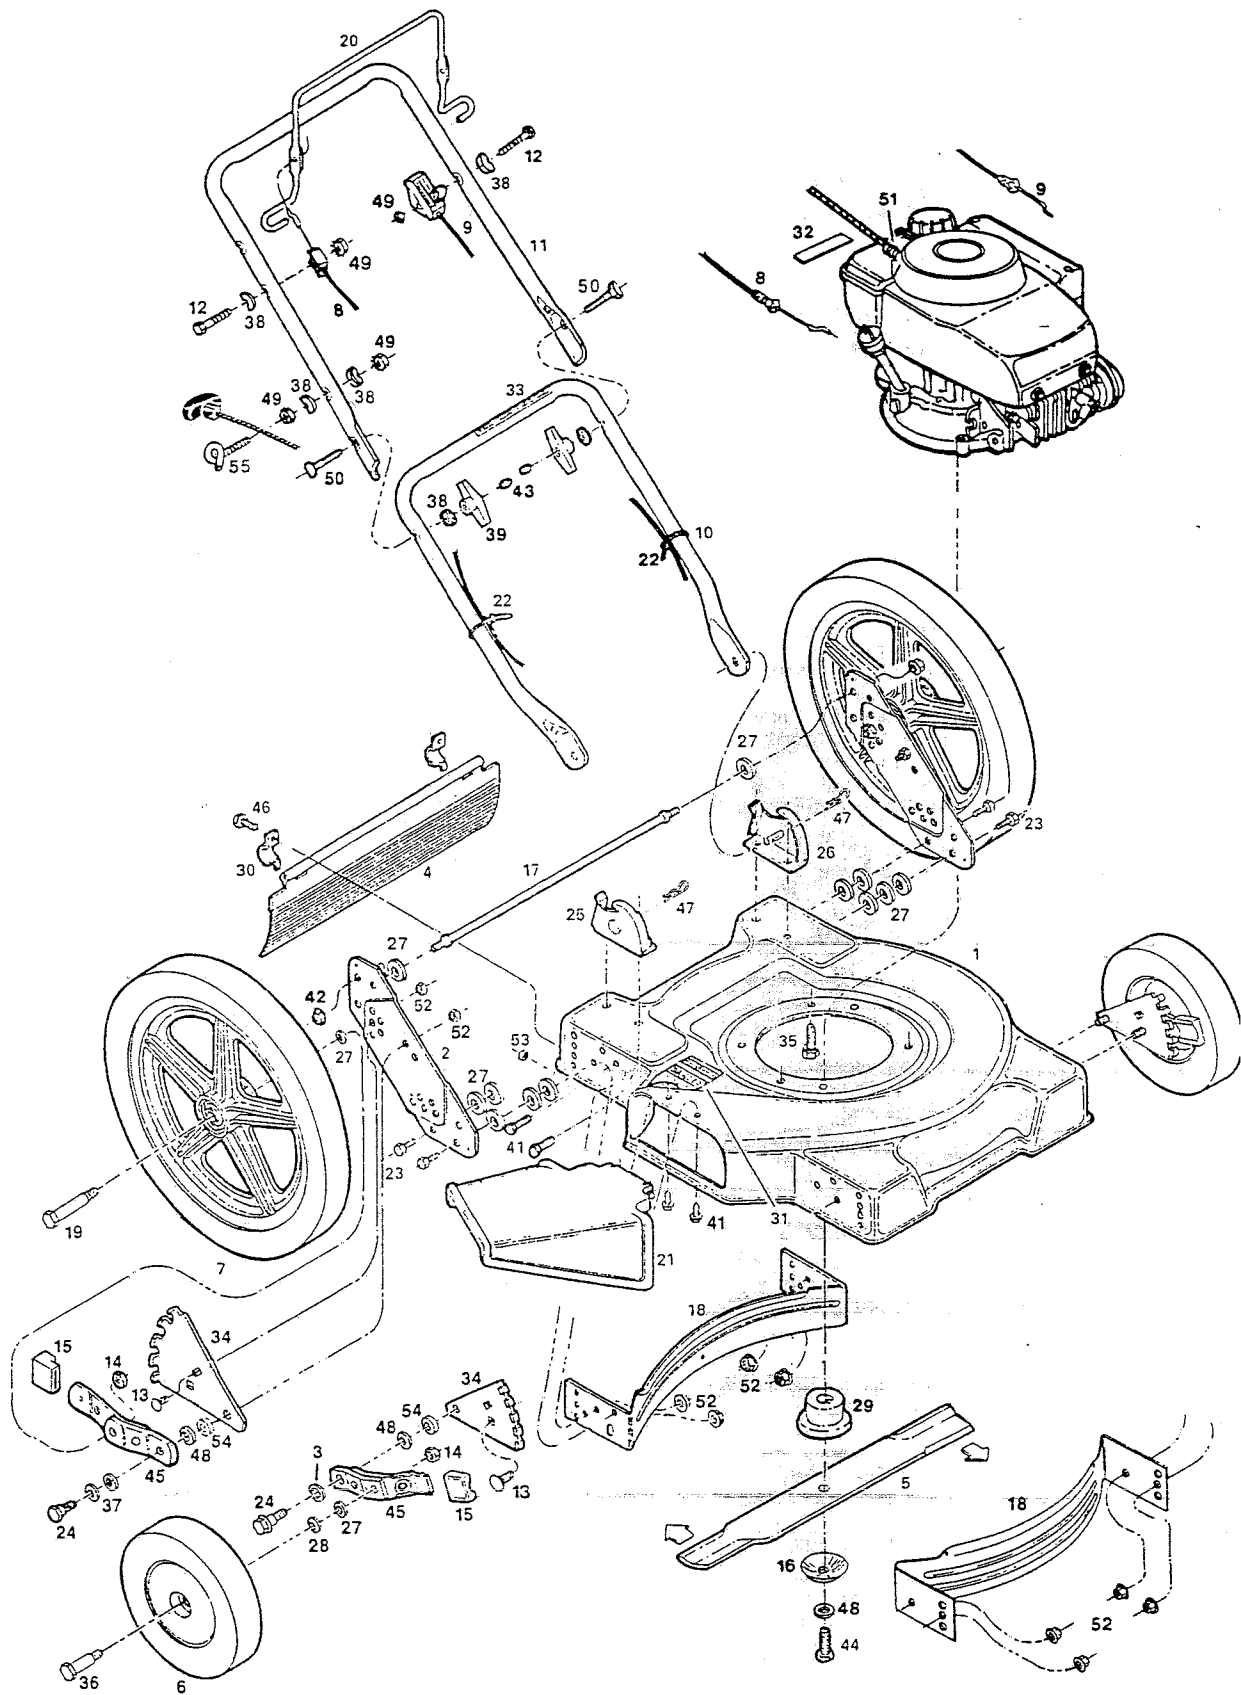

MODELS: A2350-N A2350BA-N

S/N 239008-239135
P/L 082820-082958
O/M 082806

22" HIGH-WHEEL ROTARY MOWER

Parts listed are for the mower excluding the engine.
For engine information refer to Engine manual enclosed in literature bag.

NOTE: This parts list covers several different mower models.
Not all of the parts listed may be used on your particular mower.

Index No.	Part No.	Description	Index No.	Part No.	Description
1	023821	Deck 22"	29	094933	Adapter—Blade
2	019117	Bracket—Wheel	30	106914	Clip—Trailing Shield
3	152421	Washer—Spring	31	144063	Decal—C.P.S.C. Danger
4	114439	Shield—Plastic Trailing	32	009415	Decal—Blade Warning
5	030049	Blade—22" Flat	33	799599	Decal—Starting Instructions
6	043231	Wheel—8" x 2" - Plastic	34	093104	Back Plate—Height Adjuster
7	042960	Wheel—16 x 1.75-White-Plastic	35	164999	Bolt—3/8-16 x 7/8 Hx Hd Thd Forming
8	053117	Cable—Engine/Blade Control	36	166745	Bolt—Front Wheel
9	053115	Control—Throttle w/Cable	37	152553	Washer, Flat—Height Adjuster
10	072991	Handle—Lower	38	150201	Washer—5/16 Curved
11	073007	Handle—Upper	39	115540	Wingnut—Plastic
12	153874	Bolt—1/4-20 x 2-1/4 Hx. Hd.	40	156919	Washer—3/8 Lock
13	152405	Bolt—3/8-16 x 3/4 Carriage	41	164998	Bolt—1/4-20 x 1/2 Hx Hd Thd Forming
14	715524	Locknut 3/8-16 Jam	42	451492	Nut—3/8-16 Flange Center Lock
15	110510	Plastic Tip—Height Adjuster	43	110064	Cap—Plastic
16	164681	Washer—Conical	44	157255	Bolt—Blade
17	100396	Bar—Stabilizer	45	093088	Wheel Arm Assembly
18	101519	Baffle—Deck	46	458687	Bolt—#10-24 x 1/2 Hx Hd
19	164582	Wheelbolt - Rear	47	715011	Pin—#3 Hitch
20	104687	Bail—Engine/Blade Control	48	156877	Washer—3/8 Hardened
21	394619	Chute Deflector Assembly	49	715037	Nut-1/4-20 Keps
22	110379	Tie—Cable	50	151936	Bolt—5/16-18 x 2-1/4 Curved Hd
23	715326	Bolt—3/8-16 x 1 Hx Hd	51	152074	Stop—Rope
24	156125	Bolt, Shoulder Height Adjuster	52	156406	Nut—3/8-16 Flange Lock
25	093153	Bracket—RH Handle	53	452318	Nut—#10-24 Nylon Insert
26	093161	Bracket—LH Handle.	54	156182	Washer, Plastic—Height Adjuster
27	715417	Washer—3/8 SAE Flat	55	152371	Guide—Rope
28	715607	Washer—3/8 Belleville			

GRASS CATCHER NOT INCLUDED. ASK FOR GRASS CATCHER MODEL GC-6AA.
FOR ORDERING PARTS SEE PARTS ORDERING FORM ENCLOSED IN LITERATURE BAG.

WARNING

THOROUGHLY READ OPERATOR'S MANUAL BEFORE OPERATING MOWER.

WARNING

WHEN SERVICING USE ONLY GENUINE FACTORY REPLACEMENT PARTS THAT ARE SPECIFICALLY FOR YOUR PARTICULAR MODEL

WARNING

DO NOT OPERATE YOUR MOWER UNLESS ALL PARTS ARE ATTACHED AND IN GOOD WORKING ORDER. KEEP YOUR MOWER IN GOOD REPAIR AT ALL TIMES

NOTE: PARTS ARE RIGHT OR LEFT HAND AS VIEWED FROM THE OPERATOR POSITION.

SPECIFICATIONS SUBJECT TO CHANGE WITHOUT PRIOR NOTICE

S/N 239008-239135
P/L 082820-082958
O/M 082806