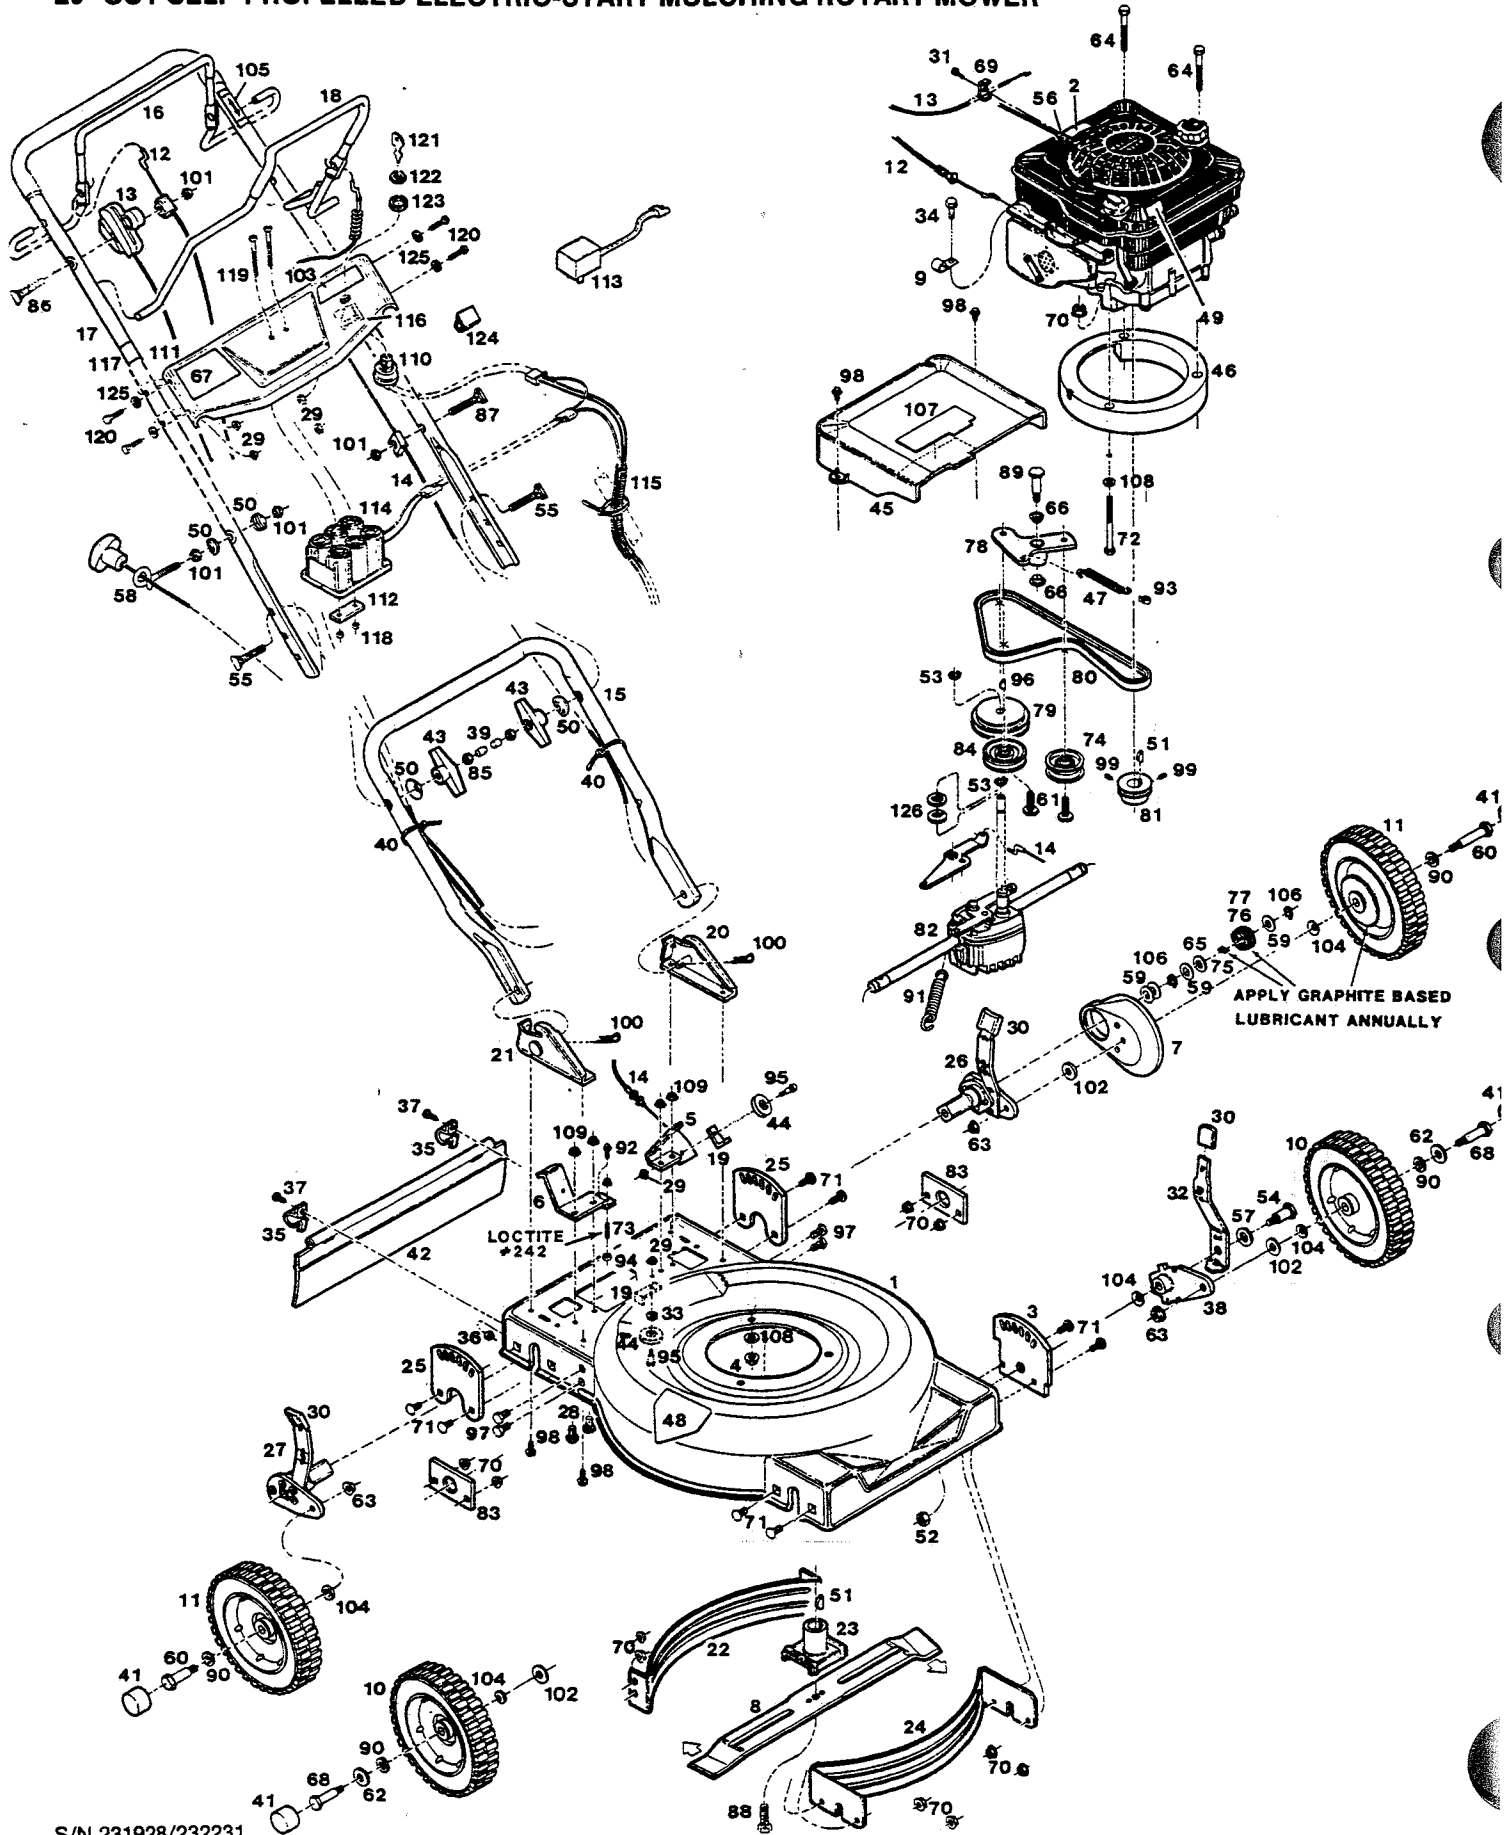

**MODEL: A2471ESPL/AE2471ESPL
20" CUT SELF-PROPELLED ELECTRIC-START MULCHING ROTARY MOWER**

S/N 231928/232231
P/L 798629
O/M 188557
E/M 189142

**MODEL: A2471ESPL/AE2471ESPL
20" CUT SELF-PROPELLED ELECTRIC-START MULCHING ROTARY MOWER**