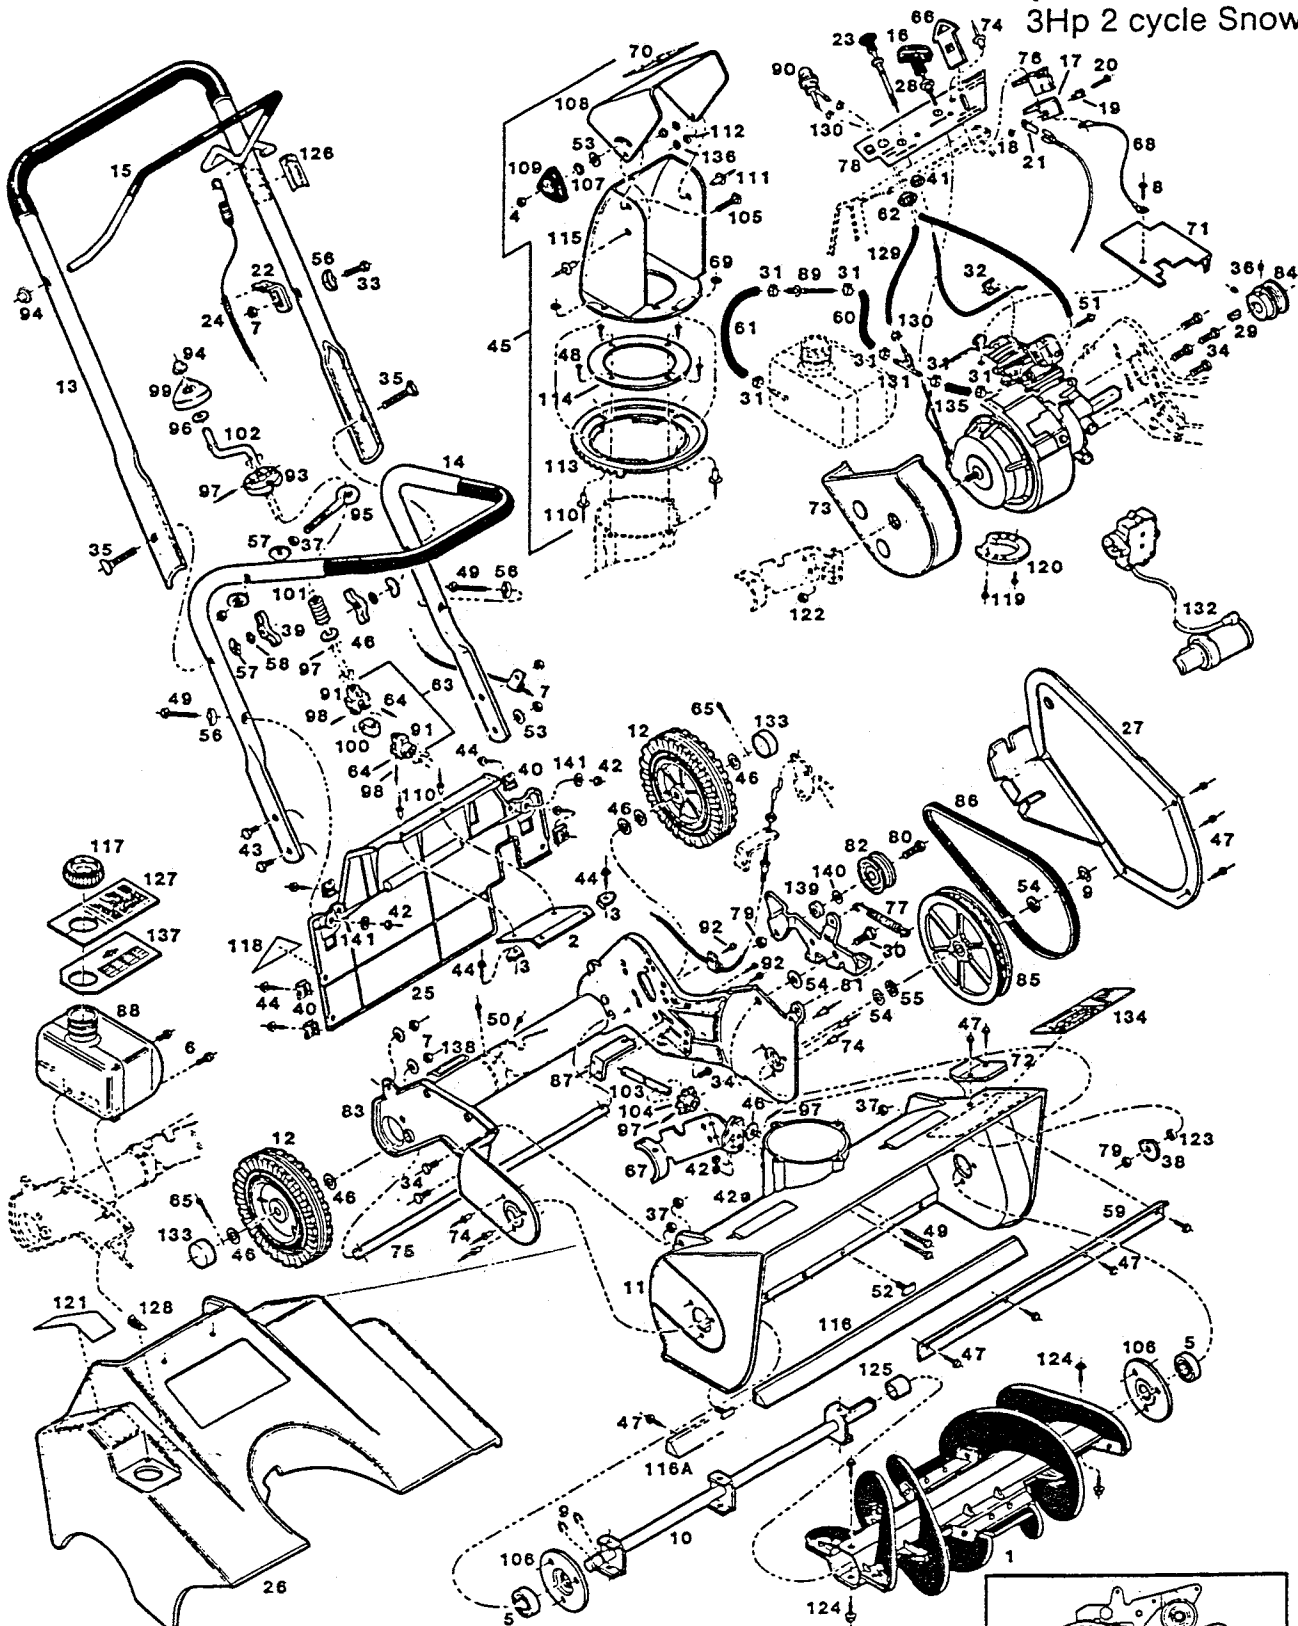

A3222E/A3222ESE
 CH3222E/CH3222ESE
 SC3222E/SC3222ESE
 4038C

(cat. no. 812-1030)
 3Hp 2 cycle Snowthrower

NOTE: Ref. No. 116 uses (5) Ref. No. 52
 Ref. No. 116A uses (5) Ref. No. 47

**A3222E/A3222ESE
CH3222E/CH3222ESE
SC3222E/SC3222ESE
4038C**