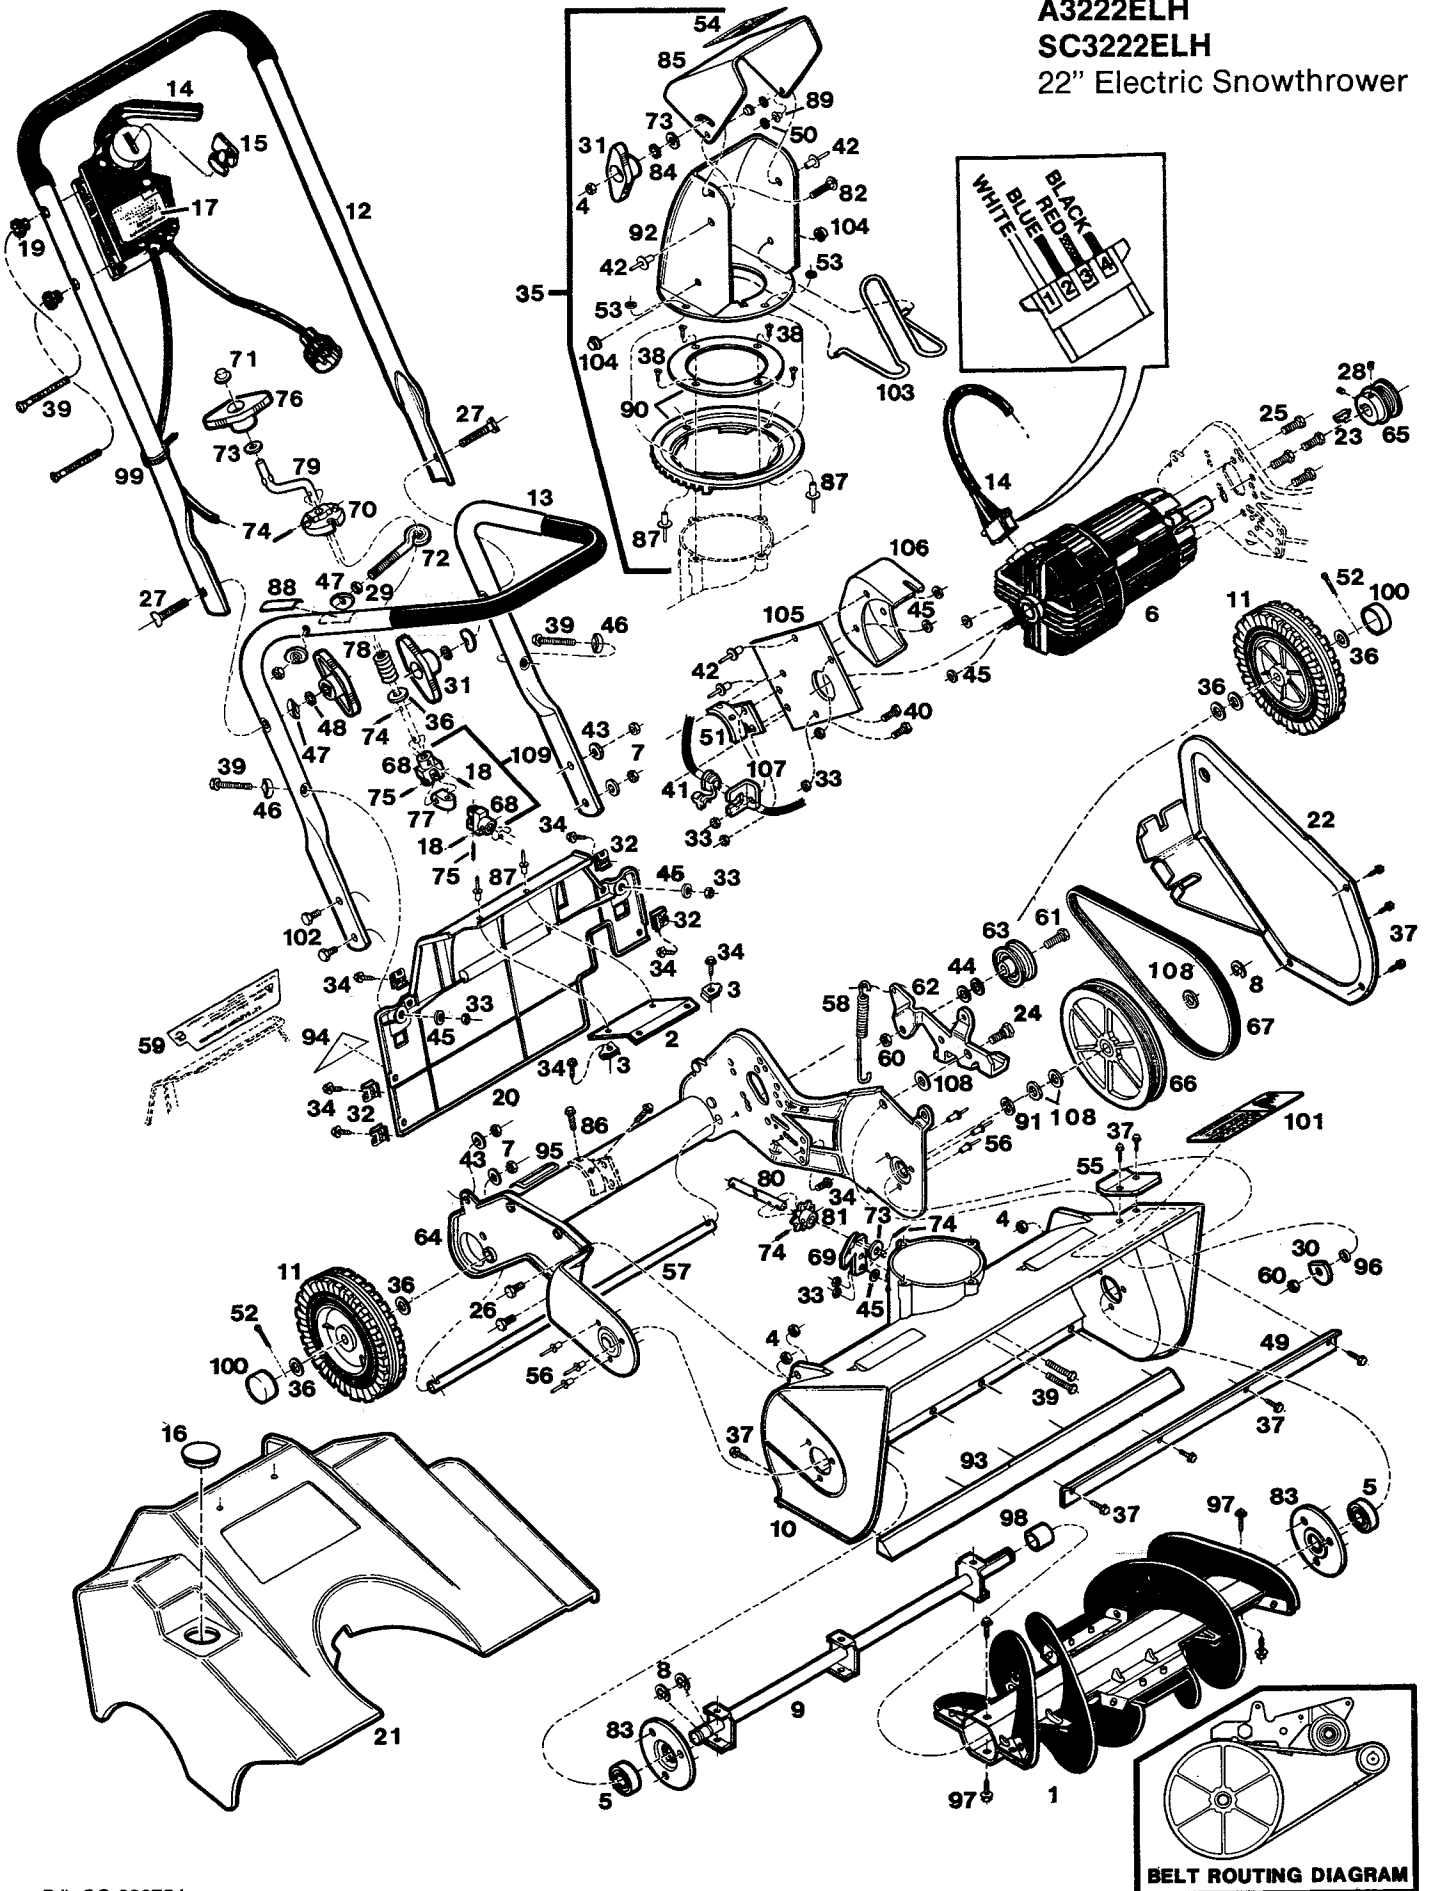

**A3222ELH
SC3222ELH
22" Electric Snowthrower**

PARTS LIST

Ref. No.	Part No.	Description	Ref. No.	Part No.	Description
1	712620	Auger Assembly NOTE: Individual parts for this assembly are available to authorized service centers.	55	447995	Tab
2	772749	Support Bracket - Panel	56	764225	Pop Rivet 3/16 x 3/8
3	452383	Nut - Tinnerman	57	662221	Axle
4	715490	Nut - 5/16-18 Top Lock	58	665125	Spring - Idler Arm
5	423756	Bearing	59	677070	Decal - Control Panel
6	610097	Motor Electric	60	715524	Nut - 3/8-16 Center Lock Jam
7	715508	Nut - 1/4-20 Top Lock	61	159020	Bolt - 3/8-16 x 1-1/2 Hex
8	789883	Retaining Ring	62	663872	Idler Arm
9	712588	Shaft Assembly	63	672923	Idler Pulley
10	672006	Housing Auger	64	697334	Frame Assembly
11	041129	Wheel - 6" Plastic	65	665182	Pulley - Motor
* 12	657619	Handle - Upper SC - Atlas 657528	66	672469	Pulley - Auger
* 13	657627	Handle Lower SC - Atlas 657510	67	707117	Belt
14	630046	Switch - Motor Control	68	763383	Clevis - U-Joint
15	672238	Key - Switch	69	772434	Bracket - Chute Adjustment
16	672402	Hole Plug	70	772566	Detent - Chute Adjustment
17	677377	Decal - Starting Instructions	71	152579	Push Nut - 5/16
18	489955	Pin - Roll 5/32 x 5/8	72	459339	Eyebolt
19	111732	Insulator Handle	73	715185	Washer - 5/16 Flat
20	697607	Panel - Back	74	489088	Pin - Roll 5/32 x 3/4
21	697151	Cover - Motor	75	489260	Pin - 5/32 x 7/8
22	697482	Cover Assembly - Belt	76	672915	Knob - Wing
23	150276	Key - Woodruff #6	77	751172	Connector - U-Joint
24	156935	Bolt - Shoulder 3/8-16 x 1	78	775676	Spring - Detent
25	153593	Bolt - 5/16-18 x 1/2	79	664854	Crank - Chute Discharge Control Guide
26	450429	Bolt - 5/16-18 x 5/8	80	418053	Shaft - Sprocket
27	151936	Bolt - 5/16-18 x 2-1/4 Curved	81	707844	Sprocket - Drive
28	159608	Set Screw 5/16	82	312256	Bolt - 5/16-18 x 1-3/4 Carriage
29	715490	Nut Eslock 5/16-18	83	790725	Retainer - Bearing
30	662197	Washer - Back Up	84	156430	Washer - Ex. Tooth
31	672907	Knob - Wing 5/16"	* 85	673327	Deflector - Chute SC - Atlas 672873
32	452375	Nut - Tinnerman	86	155218	Screw - #10-24 x 1/2 Hex
33	452318	Nut - 10-24 Hex Nylock	87	764217	Pop Rivet - 1/8
34	150623	No. 10 x 5/8 Special Screw	88	679324	Decal - Chute Control
35	713305	Chute Assembly	89	764241	Eyelet
36	462309	Washer - 3/8	* 90	673541	Chute Gear/Ring (gray) SC - Atlas 673541
37	459347	Screw - 10-9 x 5/8 Hex Washer Head	91	154211	Washer - spring
38	459354	Screw - 10-9 x 5/8 Flat Head	* 92	673335	Chute SC - Atlas 672881
39	459446	Screw - 10-24 x 1-1/2 Hex Washer Head	93	672550	Bar - Scraper
40	525337	Screw - 10-24 x 1/2 Hex	94	677948	Decal - OPEI B71.3-1984
41	447771	Strain Relief	95	679886	Decal UL Snow Thrower
42	154534	Pop-Rivet 3/16" Aluminum	96	468652	Spacer 5/8-.385 x .187
43	460584	Washer - 1/4	97	458539	Screw - No. 10-24 x 3/8 Thread Forming
44	150771	Washer - 7/8 x 13/32	98	468660	Spacer - 1/2 x .065 x 1"
45	715136	Washer - No. 10 Flat SAE	99	110379	Cable Tie
46	461004	Washer - 7/8 Curved	100	672345	Hub Cap
47	150201	Washer - 5/16 Curved	101	677682	Decal - Auger Housing
48	461665	Washer - 5/16 Shakeproof	102	715052	Bolt - 1/4-20 x 1/2 Hex Head
49	463984	Baffle - Auger Housing	103	663674	Guard - Chute
50	153734	Washer - Back Up	104	715102	Ring - 3/16 Push on
51	697839	Bracket - Motor	105	029942	Bracket - Motor Mounting Plate
52	715029	Cotter Pin	106	111807	Cover - Motor Plug
53	462051	Washer - .129 ID	107	664144	Bracket
54	677690	Decal - Danger Discharge Chute	108	152553	Washer - Hardened
			109	712018	U-Joint Assembly