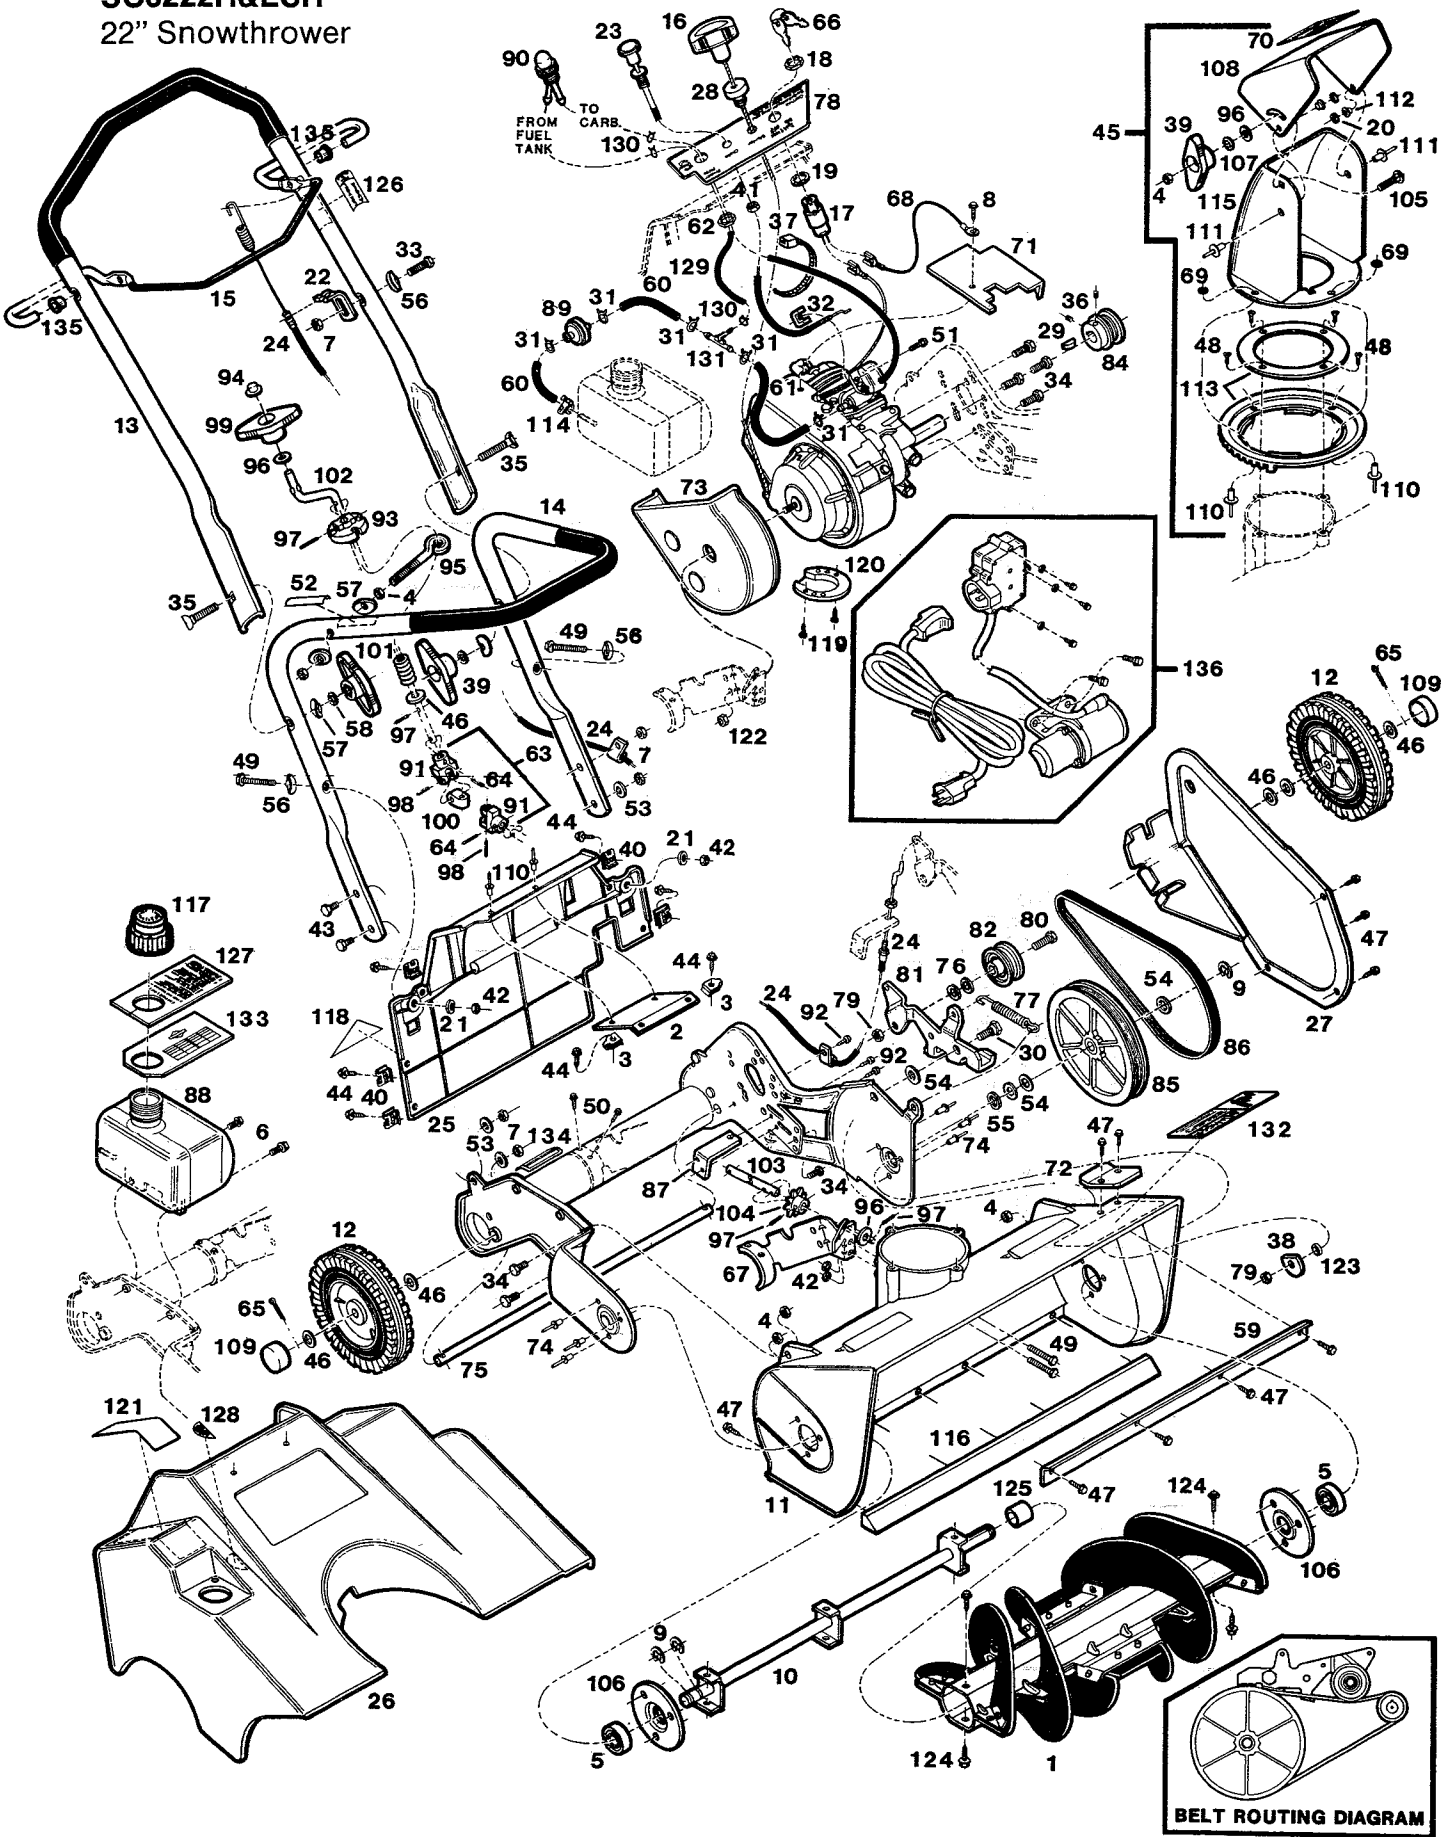

A3222H&ESH
SC3222H&ESH
 22" Snowthrower

PARTS LIST

Ref. No.	Part No.	Description	Ref. No.	Part No.	Description
1	712620	Auger Assembly NOTE: Individual parts for this assembly are available to authorized service centers.	68	630251	Wire - Magneto Ground
2	772749	Bracket - Control Panel Support	69	462051	Washer - .129 ID
3	452383	Nut - Tinnerman	70	677690	Decal - Deflector
4	715490	Nut - 5/16-18 Top Lock	71	762302	Shield - Heat Engine
5	423756	Bearing - Auger	72	447995	Tab
6	153601	Bolt - 1/4-20 x 3/4 Thread Forming	73	762443	Shield - Blower Engine Plastic
7	715508	Nut - 1/4-20 Top Lock	74	764225	Pop Rivet 3/16 x 3/8
8	159574	Screw - 8-32 x 3/8 Hex Washer Hd.	75	662221	Axle
9	789883	Retaining Ring	76	150771	Washer - 7/8 x 13/32
10	712588	Shaft Assembly - Auger	77	663807	Spring - Idler Arm
11	672006	Housing - Collector/Auger	78	679621	Decal - Control Panel
12	041129	Wheel - 6" Plastic	79	715524	Nut - 3/8-16 Center Lock Jam
* 13	657502	Handle - Upper A - SC 657601	80	159020	Bolt - 3/8-16 x 1-1/2 Hex
* 14	657510	Handle - Lower A - SC 657627	81	663872	Idler Arm
15	107912	Bail - Control	82	672923	Idler Pulley
16	732321	Grip - Engine Start	83	697334	Frame Assembly
17	630186	Switch - Ignition	84	419820	Pulley - Engine
18	310102	Nut - 5/8-32 Ign	85	672469	Pulley - Auger
19	311241	Washer - 5/8 Lock Ign	86	708768	Belt
20	153734	Washer - Back-Up	87	663799	Cable Bracket
21	715136	Washer - #10 Flat	88	673467	Gas Tank
22	772616	Bracket - Cable Mounting	89	432625	Filter - Fuel
23	780437	Control - Choke	90	645705	Primer - Fuel
24	645721	Cable - Clutch Control	91	763383	Clevis - U-Joint
25	697607	Panel - Back	92	457192	Screw - 10-32 x 1/2 Thread Forming
26	697151	Cover - Engine	93	772566	Detent - Chute Adjustment
27	697482	Cover Assembly - Belt	94	152579	Nut - 5/16 Push
28	423749	Bushing - Starter Rope	95	459339	Eyebolt
29	150276	Key - Woodruff	96	715185	Washer - 5/16 Flat
30	156935	Bolt - Shoulder 3/8-16 x 1	97	489088	Pin - Roll 5/32 x 3/4
31	303859	Clamp - Hose 1/2	98	489260	Pin - Roll 5/32 x 7/8
32	447888	Clamp - Choke	99	672915	Knob
33	450353	Bolt - 1/4-20 x 1-1/4 Hex	100	751172	Connector - U-Joint
34	450429	Bolt - 5/16-18 x 5/8	101	775676	Spring - Detent
35	151936	Bolt - 5/16-18 x 2-1/4 Curved	102	664854	Crank - Chute Deflector
36	159608	Set Screw 5/16	103	418053	Shaft - Sprocket
37	110379	Tie - Cable	104	707844	Sprocket - Drive
38	662197	Washer - Back Up	105	312256	Bolt - 5/16-18 x 1-3/4 Carriage
39	672907	Knob 5/16	106	790725	Retainer - Bearing
40	452375	Nut - Tinnerman	107	156430	Washer - 5/16 Ext. Tooth Lock
41	816082	Nut - 3/8-24 Palnut	* 108	672873	Deflector - Chute A - SC 673327
42	452318	Nut - 10-24 Hex Nylok	109	672345	Cap - Hub
43	715052	Bolt - 1/4-20 x 1/2 Hex	110	764217	Pop Rivet - 1/8
44	150623	No. 10 x 5/8 Special Screw	111	154534	Pop Rivet - 3/16
45	712976	Chute Assembly	112	764241	Eyelet
46	462309	Washer - 3/8	* 113	673541	Chute Gear/Ring (black) A - SC 673533
47	459347	Screw - 10-9 x 5/8 Hex Washer Head	114	162404	Clamp - Adj. 1/4-5/8
48	459354	Screw - 10-9 x 5/8 Flat Head	* 115	672865	Chute A - SC 673319
49	459446	Screw - 10-24 x 1-1/2 Hex	116	672550	Bar - Scraper
50	155218	Screw - 10-24 x 1/2 Hex	117	673202	Cap - Fuel
51	459487	Screw - Engine Choke	118	677948	Decal - OPEI B71.3-1984
52	679324	Decal - Chute Control	119	459784	Screw - 8-32 x 1/2
53	460584	Washer - 1/4	120	133488	Deflector - Muffler
54	152553	Washer - Hardened 1/2	121	677906	Decal - Starting Instructions
55	154211	Washer - Spring 1/2	122	715037	Nut - 1/4-20 Keps
56	461004	Washer - 1/4 Curved	123	468652	Spacer - 5/8-.385 x .187
57	150201	Washer - 5/16 Curved	124	458539	Screw - # 10-24 x 3/8 Thread Forming
58	461665	Washer - 5/16 Shakeproof	125	468660	Spacer - 1/2 x .065 x 1"
59	463984	Baffle - Auger Housing	126	760512	Decal - Auger Control
60	672840	Fuel Line - Short 2"	127	677914	Card-First Time Starting
61	672832	Fuel Line - Long 11.5"	128	678003	Decal - 2 Cycle Certified Oil
62	645713	Nut - Primer	129	672329	Hose - 10" Primer
63	712018	U-joint Assembly	130	154161	Clamp - Hose 1/8
64	489955	Pin - Roll 5/21 x 5/8	131	672311	'Y' Nipple
65	715029	Cotter Pin	132	677682	Decal - Auger Housing
66	304352	Keys - Switch	133	687319	Tag - Break-in Oil
67	697359	Bracket - Engine Support	134	714212	Decal - Rating Plate
			135	423327	Bushing - Heyco
			136	408922	Starter - Electric ES116 Optional