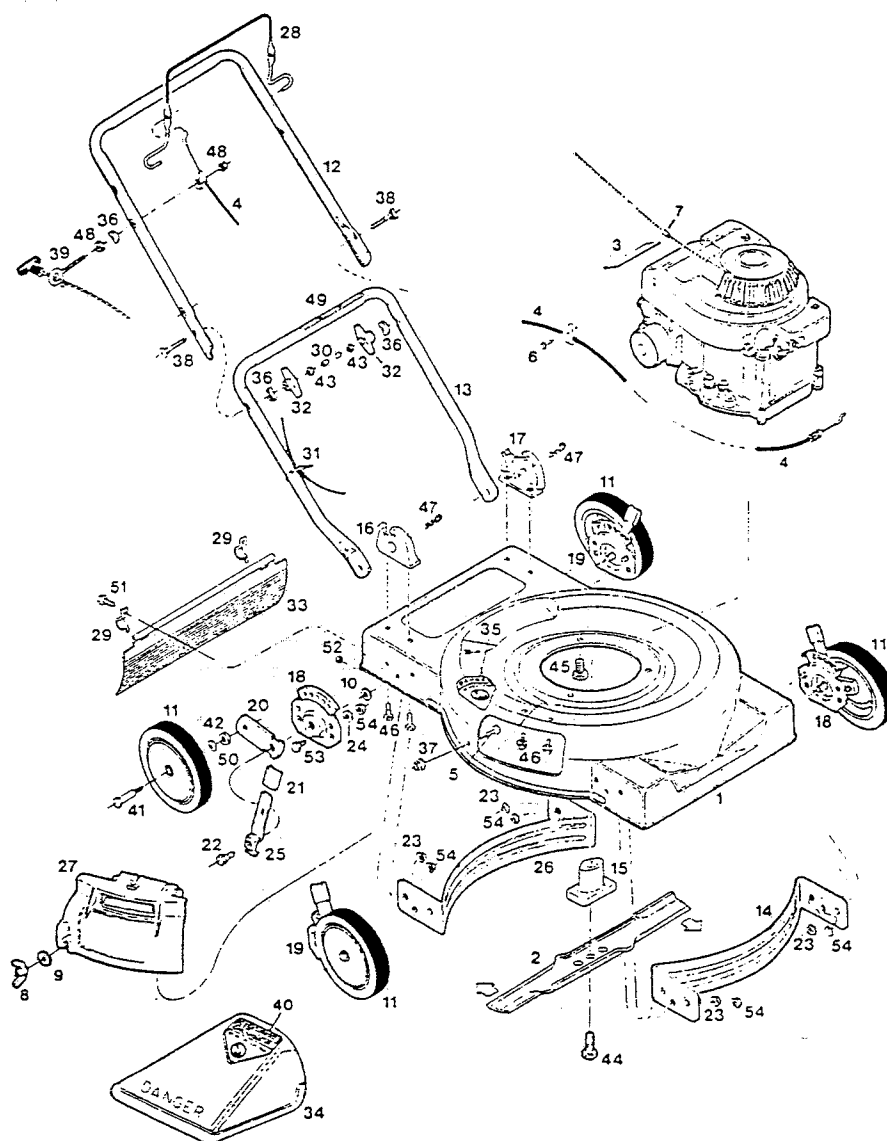

WARNING WHEN SERVICING USE ONLY GENUINE FACTORY REPLACEMENT PARTS THAT ARE SPECIFICALLY FOR YOUR PARTICULAR MODEL.

Index No.	Part No.	Description
1	023077	Deck - 20" S.D. Mulch
2	031401	Blade - 20" Mulcher
3	009415	Decal - Blade Warning
4	053045	Cable - Engine/Blade Control
5	166631	Stud - 1/4 - 20
6	166640	Screw - Self Tap #10 x 5/8
7	152074	Rope Stop
8	587998	Wing - Nut
9	615690	Washer - 1/4 Flat
10	311340	Washer
11	043241	Wheel - 8 x 2 Plastic
12	073007	Handle - Upper Coated
13	072991	Handle - Lower
14	095481	Baffle - Front
15	089896	Blade - Adapter
16	092601	Handle Bracket - R.H.
17	092619	Handle Bracket L.H.
18	092643	Back Plate - Height Adjuster L.H. Front R.H. Rear
19	092650	Back Plate - Height Adjuster R.H. Front L.H. Rear
20	092668	Wheel Arm - Height Adjuster
21	114462	Plastic Tip - Setting Lever
22	153650	Shoulder Bolt - Height Adjuster
23	156406	Nut - 3/8-16 x 7/8 TDFM
24	462093	Washer - 1/4
25	776500	Setting Lever - Height Adjuster
26	092973	Baffle - Rear
27	093922	Mulch Cover Assembly
28	104687	Bail - Engine Blade Control
29	106914	Clip - Trailing Shield
30	110064	Bolt Cap - Plastic
31	110379	Cable Tie
32	113589	Wing Nut 5/16 x 18
33	114397	Trailing Shield - Plastic
34	115295	Chute Deflector Assembly
35	144063	Decal - Danger
36	150201	Washer - Curved 5/16
37	715078	Nut - 1/4-20 Flange Lock
38	151936	Bolt - Curved Head 5/16-18 x 2-1/4
39	152639	Rope - Guide
40	143115	Decal - Danger
41	166741	Shoulder Bolt - Wheel
42	158469	Washer - Flat
43	310045	Nut - 5/16-18
44	380568	Blade Bolt - 3/8-24 x 1-5/8 Gr. 8
45	164999	Bolt - 3/8-16 x 7/8 TDFM
46	164998	Bolt - 1/4-20 x 1/2 Thread Forming
47	715011	Hairpin Cotter
48	715037	Nut - 1/4-20 Keps
49	799599	Decal - Starting Instructions
50	715607	Washer - Belleville
51	458687	Bolt - #10-24 x 1/2
52	452318	Nut #10-24 Hex Nylon Insert
53	715045	Bolt - 1/4-20 x 3/4
54	715508	Locknut 1/4-20