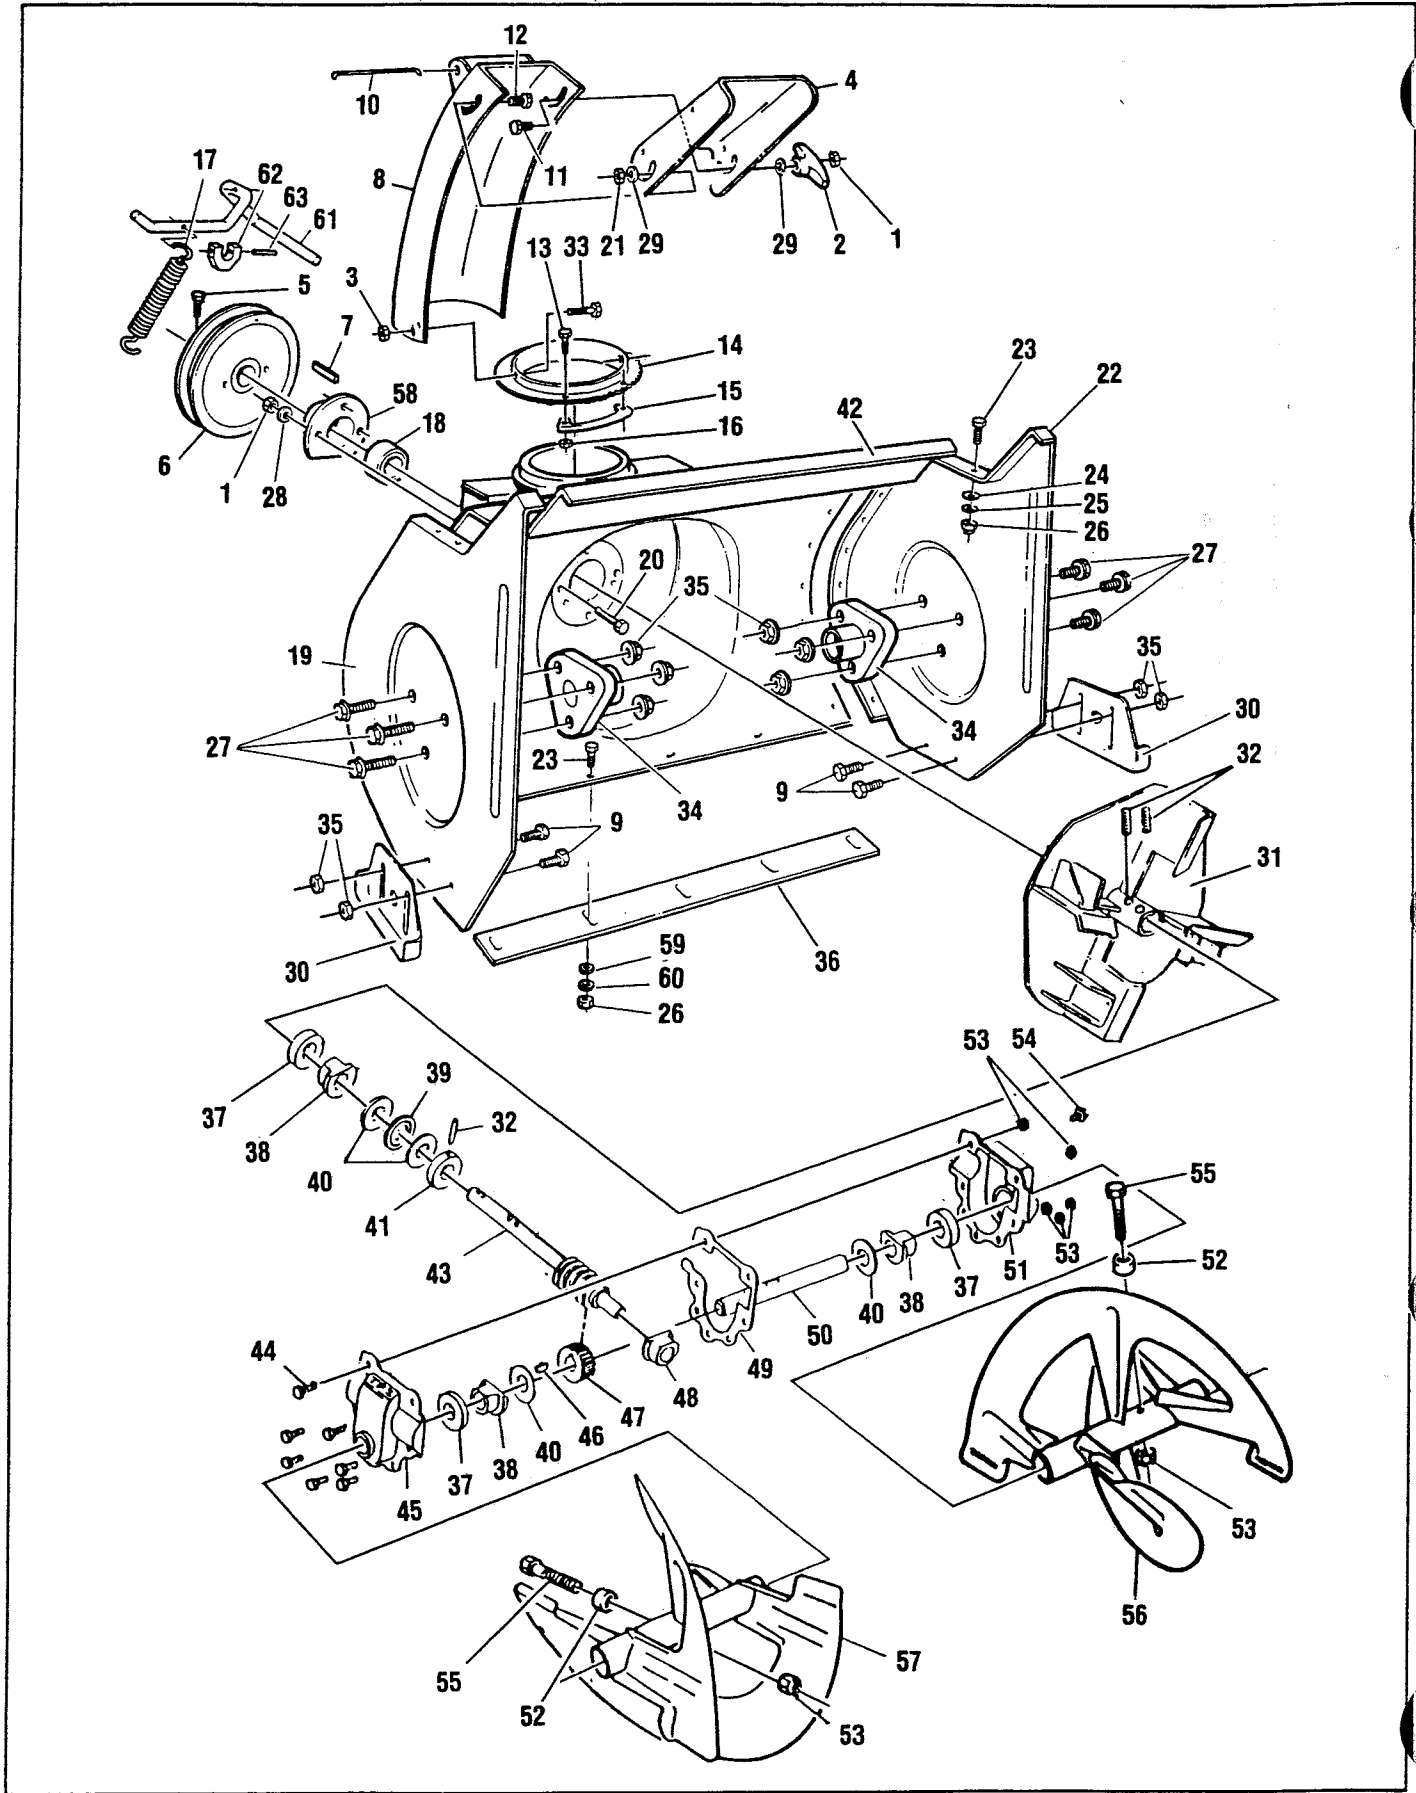

MODEL: A4220TM
4 HP 20" DUAL-STAGE TRACK-DRIVE SNOWTHROWER

MODEL: A4220TM
4 HP 20" DUAL-STAGE TRACK-DRIVE SNOWTHROWER

Ref. No.	Part No.	Description
1	310045	5/16 hex nut
2	673509	Knob
3	709546	1/4-20 locknut
4	709538	Chute deflector w/decal
5	380048	5/16-18 x 1/2 screw
6	709539	Pulley, auger
7	446583	Key
8	709540	Chute extension
9	154088	5/16-18 x 1/2 carriage bolt
10	709541	Wire chute hinge
11	709542	5/16-18 x 1 carriage bolt
12	157321	5/16-18 x 3/4 carriage bolt
13	458232	8-32 x 1/2 bolt
14	709543	Flange
15	697698	Retainer
16	154096	8-32 locknut
17	709527	Spring return
18	708982	Bearing
19	709544	Side plate R.H.
20	450346	5/16-18 x 3/4 bolt
21	616342	5/16-18 locknut
22	709545	Side plate L.H.
23	150011	1/4-20 x 5/8 carriage bolt
24	715300	Flatwasher
25	715094	Lockwasher
26	310052	Nut
27	164855	5/16-18 x 3/4 bolt
28	311118	5/16 lockwasher
29	715185	5/16 flatwasher
30	612804	Height adjustor skid
31	709547	Impeller assembly
32	164210	Roll pin
33	153171	1/4-20 x 1/2 carriage bolt
34	612820	Bearing
35	164863	Wide flange locknut
36	709548	22" Scraper bar
37	612846	Oil seal
38	612853	Bushing
39	707562	Needle bearing
40	612861	Thrust washer
41	709549	Thrust collar
42	709550	22" Auger housing
43	709551	Input shaft
44	715045	1/4-20 x 3/4 screw
45	612895	R.H. gear case
46	162636	Woodruff key
47	612903	Worm gear
48	708826	Bushing
49	612929	Gasket
50	709552	22" Output shaft
51	612945	L.H. gear case
52	672980	Spacer
53	715078	1/4-20 locknut
54	162115	3/8-16 x 1/2 taptite screw
55	708206	1/4-20 x 1-3/4 bolt
56	709553	22" Auger L.H.
57	709554	22" Auger R.H.
58	667816	Retainer, bearing
59	715300	1/4 Flatwasher
60	715094	1/4 Lockwasher
61	709555	Brake arm
62	709519	Brake pad
63	153106	Roll pin