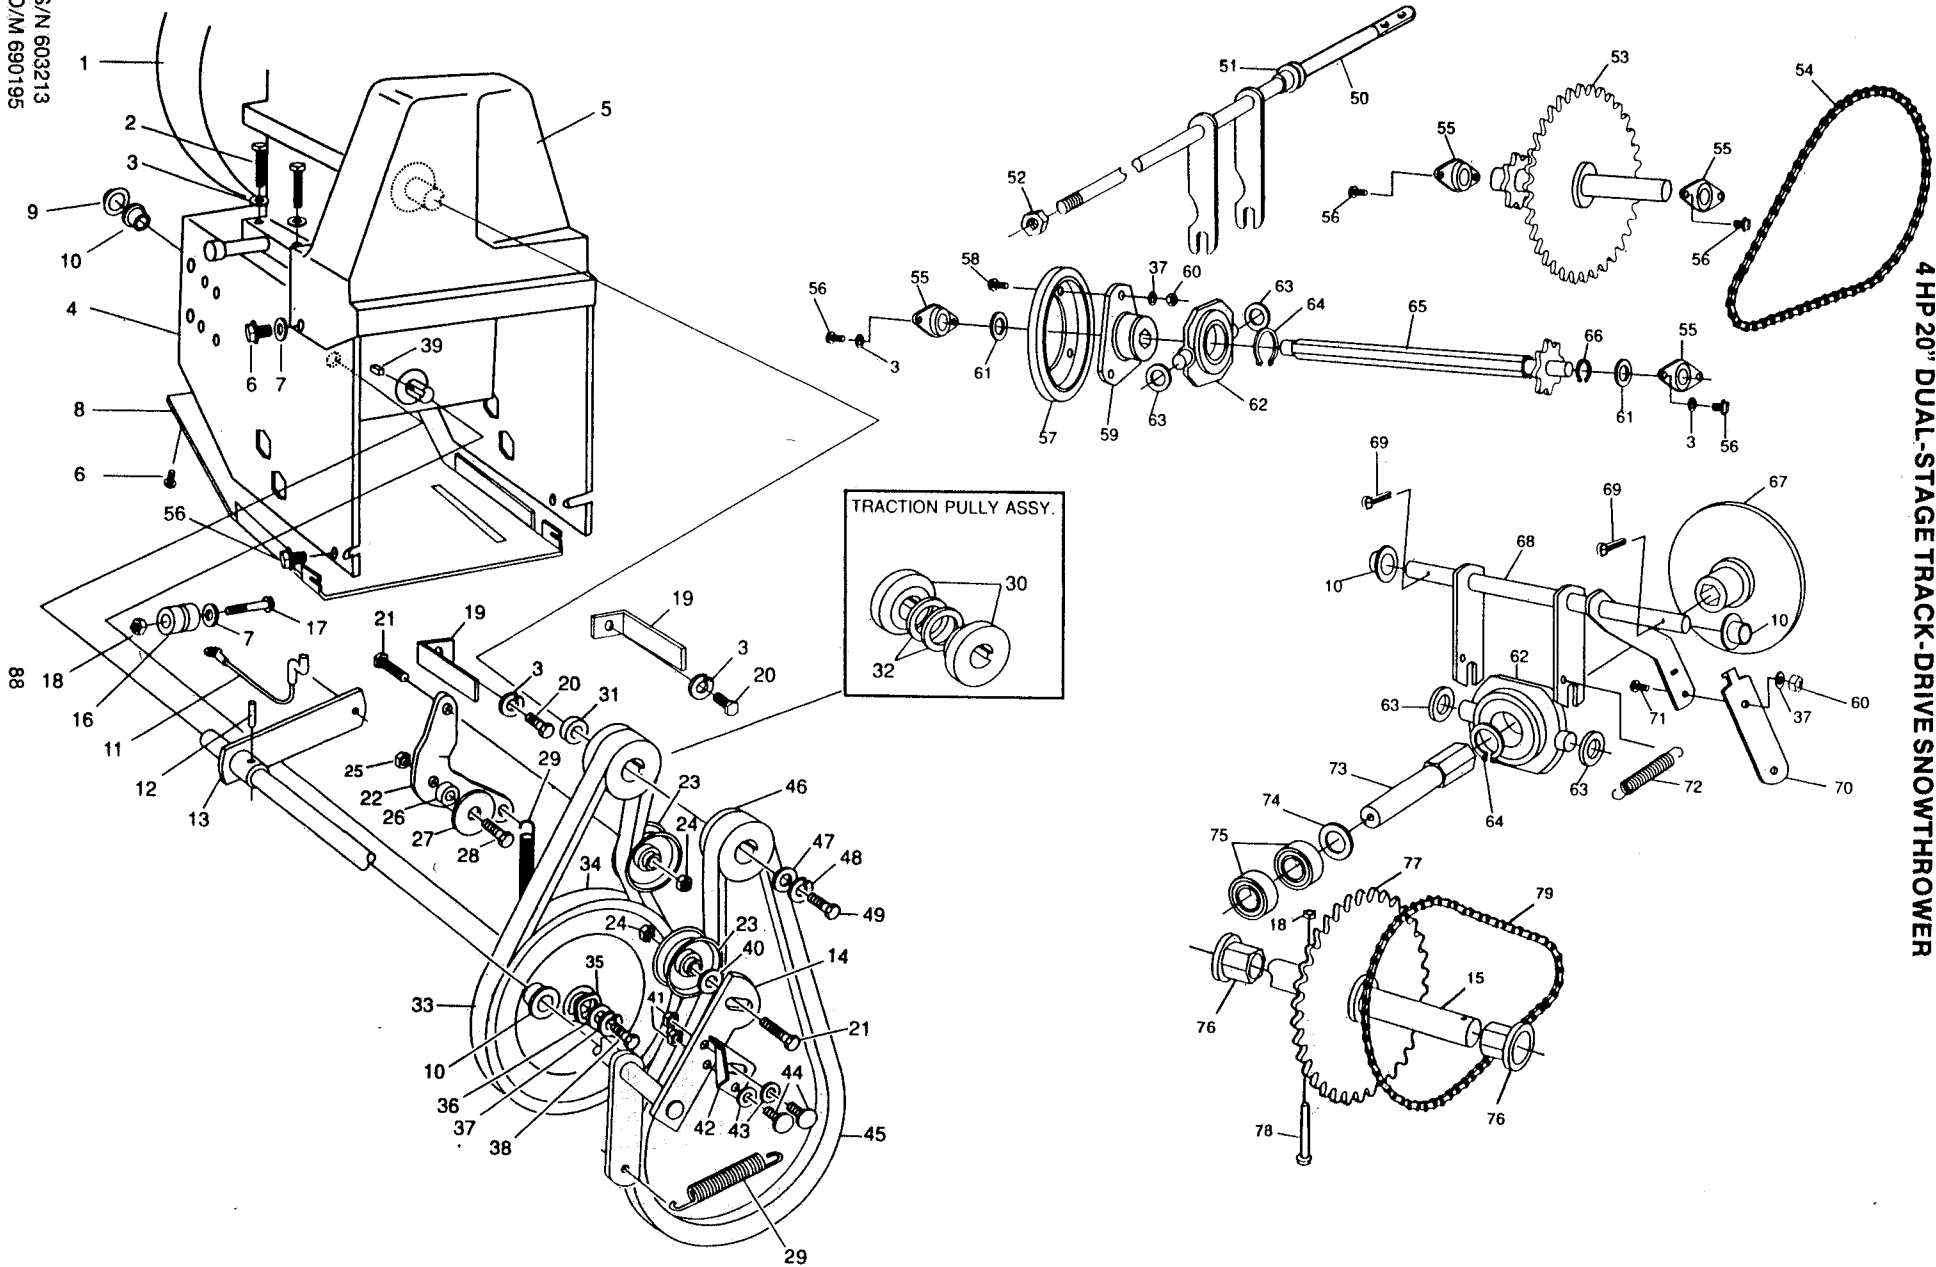

S/N 603213
O/M 690195

MODEL: A4220TM
4HP 20" DUAL-STAGE TRACK-DRIVE SNOWTHROWER

**MODEL: A4220TM
4 HP 20" DUAL-STAGE TRACK-DRIVE SNOWTHROWER**

Ref. No.	Part No.	Description	Ref. No.	Part No.	Description
1		5 HP engine	45	709568	Auger belt
2	615831	5/16-18 x 1.25 bolt	46	707257	Engine pulley
3	311118	5/16 lockwasher	47	153031	3/8 x 1-1/4 flat washer
4	709566	Motor mount	48	153023	3/8 split lockwasher
5	709261	Belt cover	49	312363	3/8-24 x 1 bolt
6	153007	1/4-20 x 1/2 self tap	50	709569	Speed select lever
7	715300	1/4 flat washer	51	382762	Plastic bushing
8	709585	Bottom panel	52	310011	3/8-16 center locknut
9	153205	Push nut	53	709121	Jack shaft
10	672261	Plastic bushing	54	709089	Chain 420 x 40P
11	382721	Cable eye lever	55	707737	Bearing
12	153106	Roll pin	56	315085	5/16-18 x 1/2 bolt
13	709105	Auger clutch cable lever	57	707141	Friction wheel
14	709188	Auger clutch assy.	58	709570	1/4-20 x 5/8 bolt GR5
15	709565	Axle	59	709220	Friction wheel hub
16	709071	Spool	60	310052	1/4-20 hex nut
17	450379	1/4-20 x 1-3/4 bolt	61	382739	Washer
18	150391	1/4-20 Nylock nut	62	662833	Trunion bearing
19	709063	Belt guide	63	153155	Trunion washer
20	382689	5/16-24 x 5/8 bolt	64	153262	1-1/4 retainer ring
21	153015	3/8-16 x 1-1/4 bolt	65	709246	Hex shaft
22	709097	Idler lever	66	382671	Retainer ring
23	170530	Idler pulley	67	709571	Friction disc
24	159657	3/8-16 jam nut	68	709162	Traction shaft
25	310151	5/16-18 Nylock nut	69	317016	1/8 x 1 cotter pin
26	382754	Bushing idler lever	70	709154	Traction spring lever
27	153247	5/16 x 1-1/4 flat washer	71	709570	1/4-20 x 5/8 bolt
28	450346	5/16-18 x 3/4 bolt	72	662858	Clutch spring return
29	775718	Idler spring	73	709295	Traction hex shaft
30	709055	Traction pulley	74	382788	Washer
31	382713	Crankshaft washer	75	708982	Ball bearing
32	382747	Pulley spacer	76	709311	Axle bearing
33	709147	Traction belt	77	709567	Sprocket 21T
34	709212	Traction pulley	78	153148	1/4-20 x 2-1/4 bolt
35	382770	Wave washer	79	709572	Chain 420 x 36P
36	382697	1/4 x 1 flat washer			
37	715094	1/4 split lockwasher			
38	382705	1/4-20 x 5/8 bolt			
39	382796	3/16 square key			
40	715417	3/8 flat washer			
41	709546	1/4-20 lock nut			
42	709196	Cam brake arm			
43	715185	5/16 flat washer			
44	150011	1/4-20 x 5/8 carr. bolt