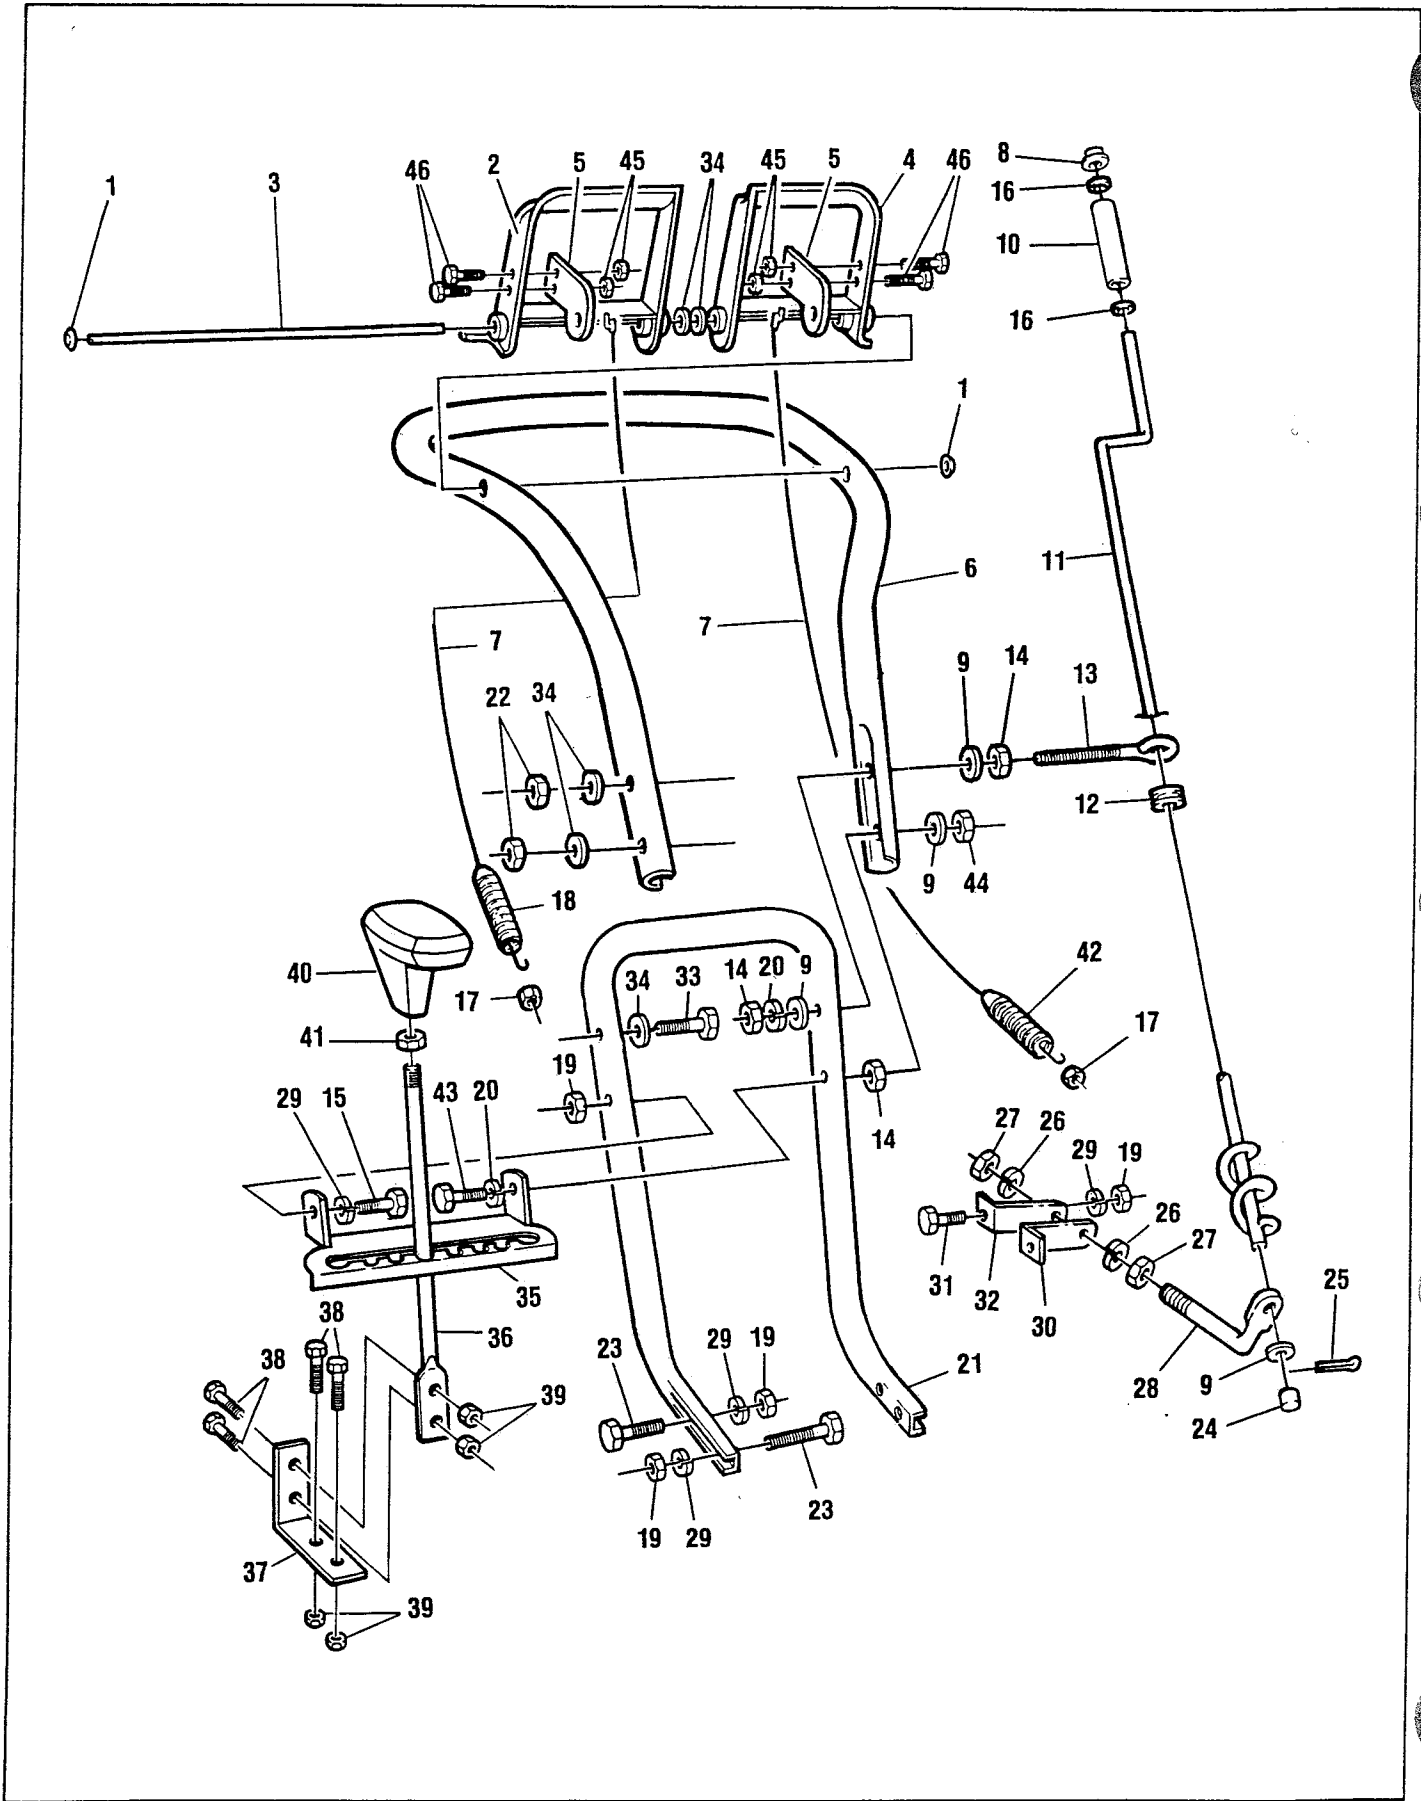

MODEL: A4220TM
4 HP 20" DUAL-STAGE TRACK-DRIVE SNOWTHROWER

**MODEL: A4220TM
4 HP 20" DUAL-STAGE TRACK-DRIVE SNOWTHROWER**

Ref. No.	Part No.	Description
1	153767	5/16 cap nut
2	658013	Clutch handle R.H.
3	658005	Rod, clutch handle
4	658021	Clutch handle L.H.
5	658039	Plate, cable pivot
6	709556	Upper handle w/decal
7	645655	Traction cable
8	152926	3/8 cap retainer
9	715417	3/8 flat washer
10	672253	Handle
11	662791	Crank
12	672220	Grommet
13	709557	Eye bolt
14	715524	3/8-16 jam nut
15	153494	5/16-18 x 2-3/4 bolt
16	715417	Flat washer
17	150391	1/4-20 Nylock nut
18	645622	Spring, auger clutch
19	310045	5/16-18 hex nut
20	150185	3/8 lockwasher
21	709558	Lower handle
22	310151	5/16-18 hex nylock nut
23	450346	5/16-18 x 3/4 bolt
24	672956	Plastic cap
25	715029	3/32 x 3/4 cotter pin
26	311035	1/2 lockwasher
27	157339	1/2-20 jam nut
28	697680	Rod, chute control
29	311118	5/16 lockwasher
30	697664	Bracket, chute rotate L.H.
31	313510	5/16-18 x 3/4 carriage bolt
32	612150	Bracket, chute rotate R.H.
33	460311	5/16-18 x 1-3/4 bolt
34	715185	5/16 Flatwasher
35	709559	Shifter bracket w/decal
36	709560	Shifter rod
37	709561	Shift lever spring
38	715045	1/4-20 x 3/4 bolt
39	709546	1/4-20 flange nut
40	709562	Shift knob
41	709563	1/2-13 hex nut
42	709303	Spring traction clutch
43	709564	3/8-18 x 2 bolt
44	451195	3/8-16 hex nylock nut
45	150391	1/4-20 Nylock nut
46	715045	1/4-20 x 3/4 bolt