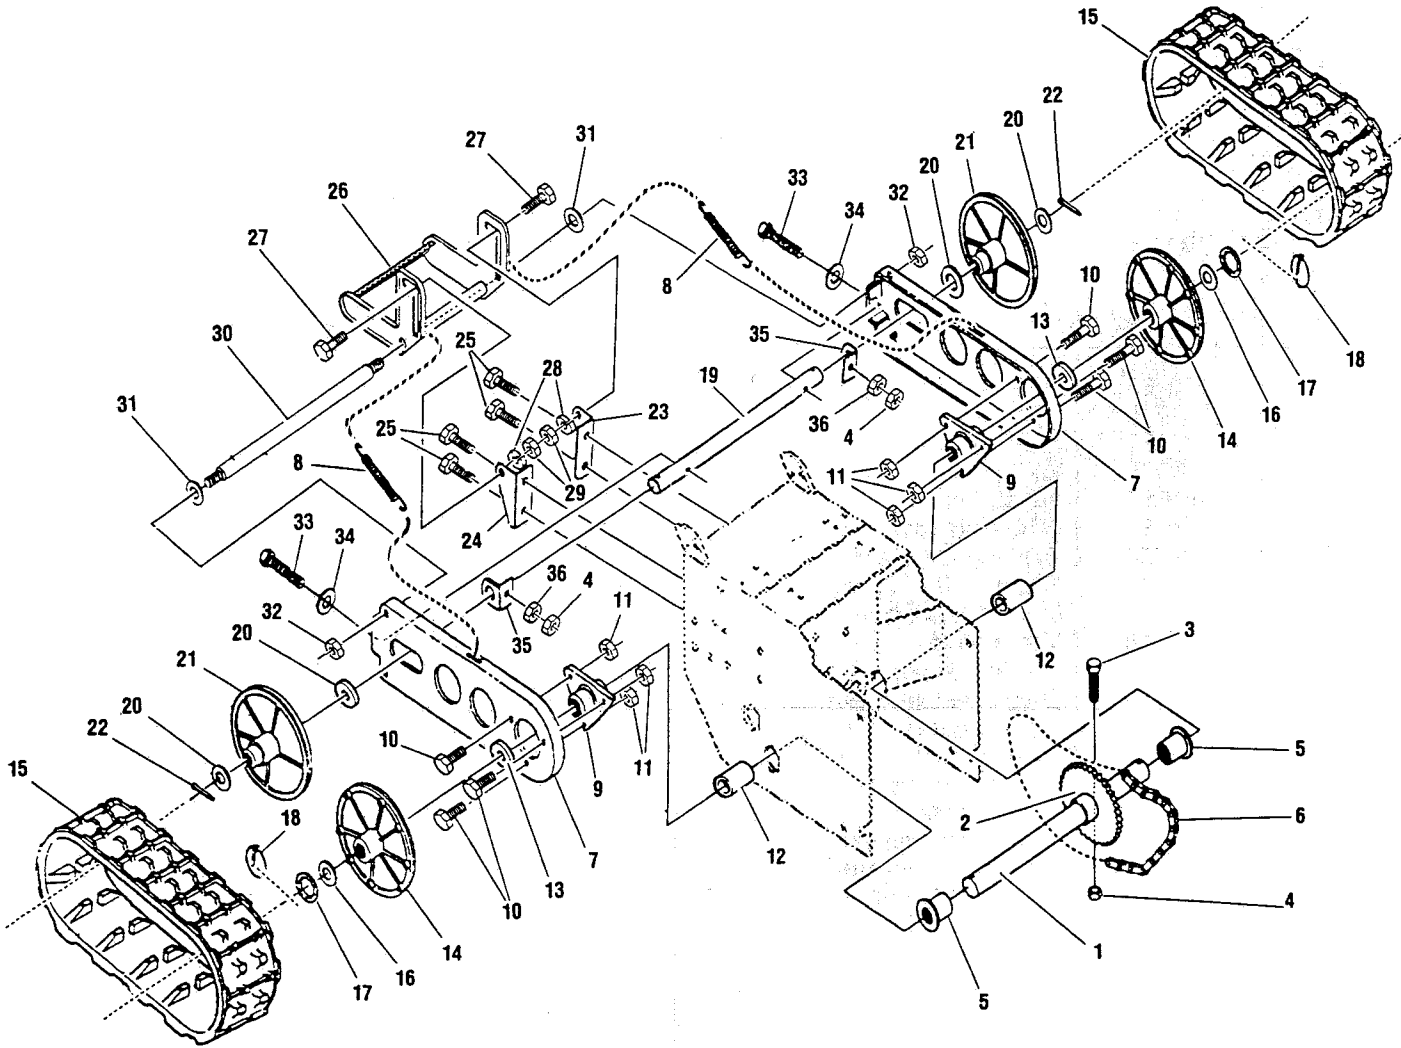

MODEL: A4220TM
4 HP 20" DUAL-STAGE TRACK-DRIVE SNOWTHROWER

**MODEL: A4220TM
4 HP 20" DUAL-STAGE TRACK-DRIVE SNOWTHROWER**

Ref. No.	Part No.	Description
1	709565	Shaft, axle
2	709567	Sprocket assembly, 21 tooth
3	153148	Screw, HHC, 1/4-20 x 2-1/4 in.
4	150391	Nut, hex nylock 1/4-20
5	709311	Bearing axle
6	709572	Chain roller
7	709573	Plate, track drive
8	707695	Spring, drive idler
9	709574	Bearing, track
10	715045	Screw, 1/4-20 x 3/4 in.
11	709546	Locknut, 1/4-20
12	709575	Spacer, plastic .755 x 1.20 x 1.300
13	708156	Flatwasher, .765 x 1.12 x .02
14	709576	Sprocket assembly, track drive
15	709586	Track, 4.75 in. x 45 length
16	153239	Flatwasher, .765 x 1.12 x 16 GA
17	663476	Ring, retaining
18	153619	Pin, klik
19	709577	Shaft, idler 4 in. track
20	709578	Flatwasher, .656 x 1.31 x .095
21	709579	Wheel, idler shaft
22	612697	Pin, cotter
23	709580	Bracket, weight transfer L.H.
24	709587	Bracket, weight transfer R.H.
25	153007	Screw, 1/4-20 x 1/2 in.
26	709581	Pedal, weight transfer
27	664961	Bolt, shoulder, 5/16-18
28	311118	Lockwasher, split, .31 x .58 x .08
29	310045	Nut, hex, 5/16-18
30	709582	Shaft, foot pedal
31	159921	Flatwasher, .406 x .81 x .066
32	709583	Locknut, 3/8-16
33	162107	Track adjuster bolt
34	615690	Flatwasher, .286 x .63 x .065
35	709584	Bracket, track tensioner
36	310052	Nut, hex, 1/4-20