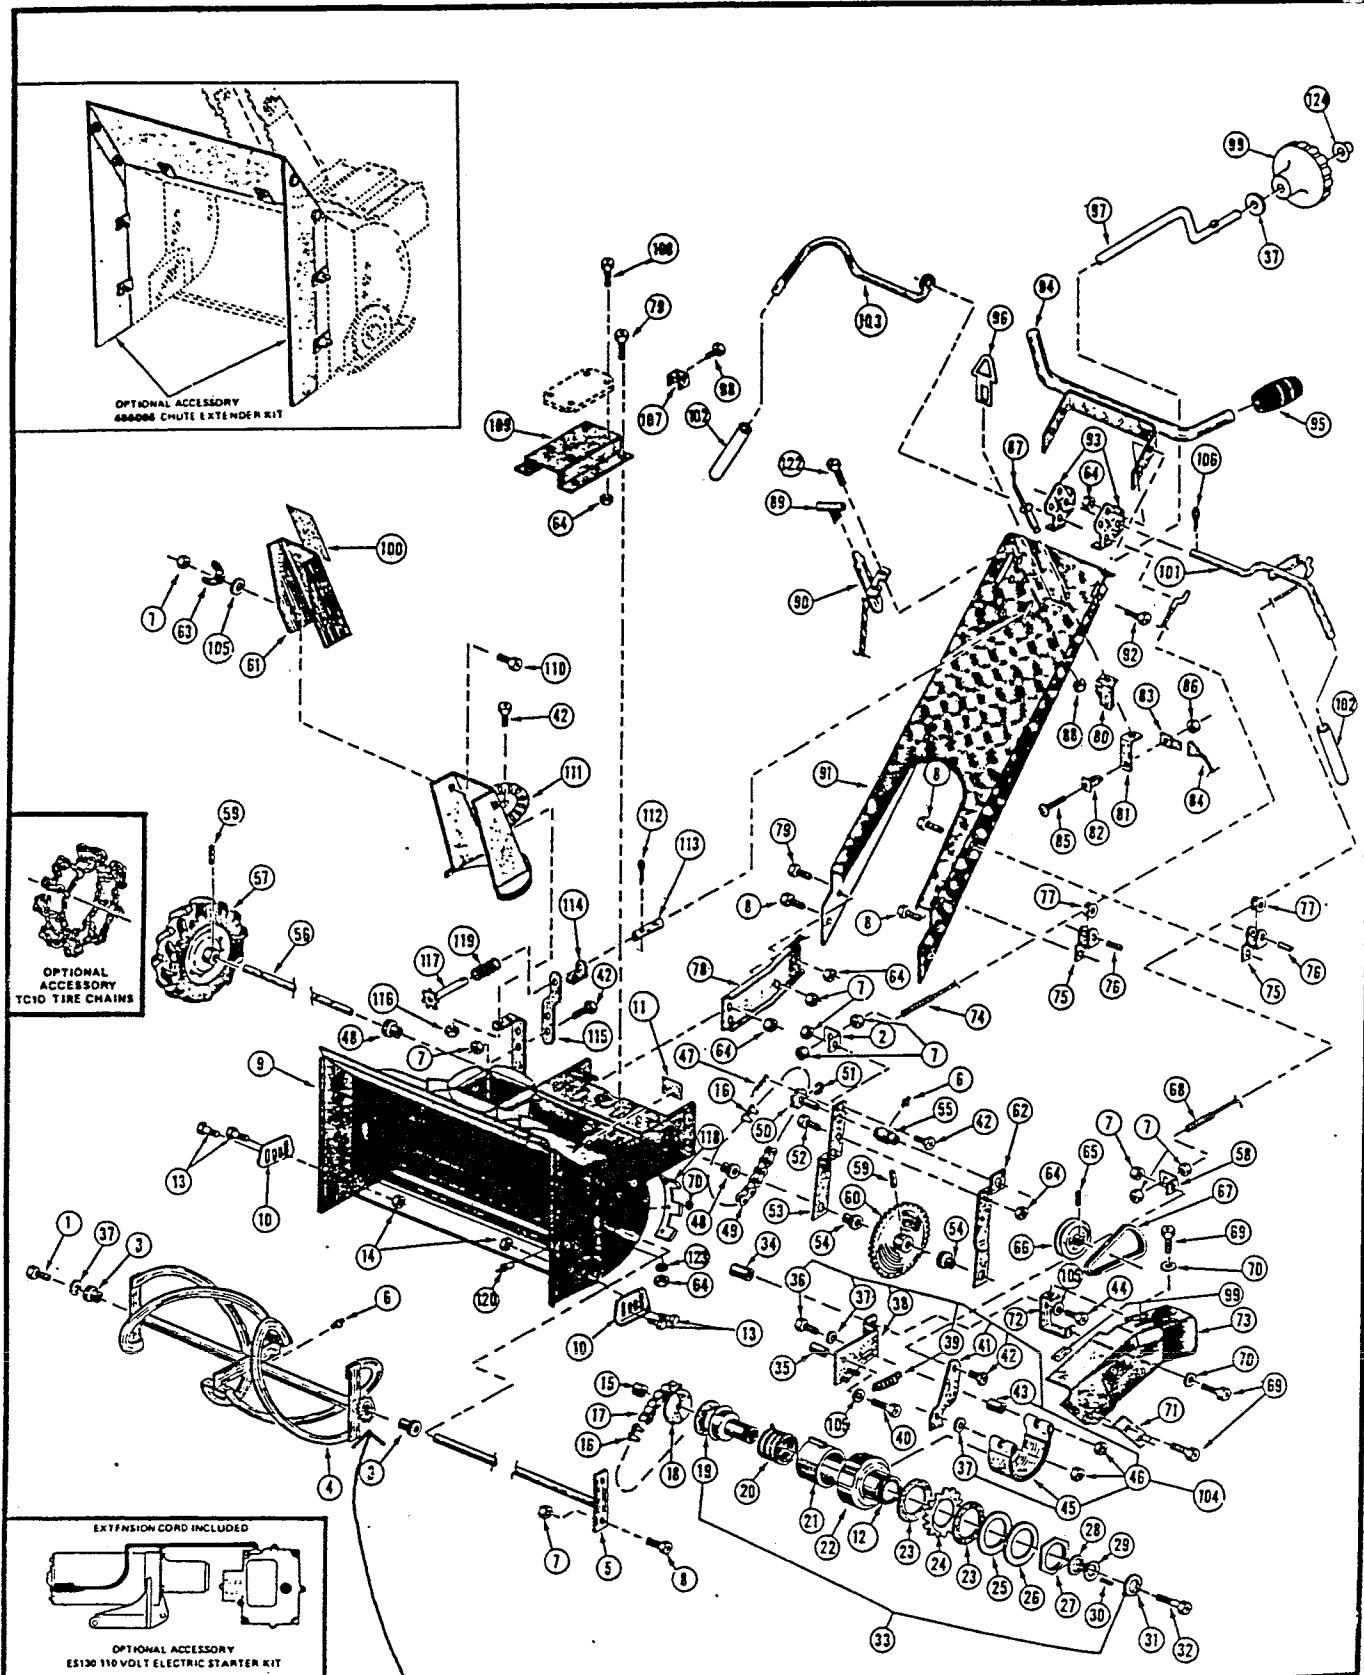

SC 5211 B
A 5211 B
5 Hp Single-Stage Throwing

Sprocket P/N 434720

PARTS LIST

SC 5211 B
A 5211 B

Ref. No.	Part No.	Description	Ref. No.	Part No.	Description
1	457523	Bolt - Thread Forming 5/16-18 x 3/4	63	452920	Nut - Wing 1/4-20
2	662163	Link - Drive	64	451187	Nut / Lock 5/16-18
3	424788	Bearing	65	489401	Pin - Roll 5/32 x 1-1/8
4	707026	Auger Assembly	66	662023	Pulley Assembly - Idler
5	697219	Shaft Assembly - Auger	67	421412	Belt - V
6	415737	Grease Fitting	68	749671	Cable - Auger Clutch
7	715508	Nut - 1/4-20 Toplock	69	456897	Screw - Thread Forming 10-24 x 3/8
8	457044	Bolt - Hex 1/4-20 x 1/2	70	462424	Washer - Flat No. 10
9	697243	Body Assembly	71	662031	Plate - Belt Guard
10	697136	Foot - Slide	72	662049	Strap - Cover Mounting
11	677195	Decal - "Warning Keep Clear"	73	413534	Chain Cover
12	788281	Hub and Bushing Assembly - Clutch	74	749689	Cable - Traction Clutch
13	457051	Bolt - 3/8-16 x 1/2	75	419614	Clevis Assembly
14	451112	Nut - Lock 3/8-16	76	488817	Pin - Roll 7/32 x 3/4
15	468157	Spacer - Short	77	420661	Pulley - Control Cable
16	425512	Master Link	78	697235	Channel - Handle Mounting RH
17	425298	Chain - Roller - Auger		697227	Channel - Handle Mounting LH
18	461905	Washer	79	450437	Bolt 5/16-18 x 5/8
19	432930	Sleeve - Clutch	80	662148	Spring - Switch Assembly
20	775866	Spring - Clutch	81	662130	Bracket - Switch
21	468132	Collar - Clutch	82	452201	Nut - Plastic Speed
22	447151	Drum - Brake	83	752154	Connector - Wire
23	729871	Disc - Clutch	84	749200	Wire - Magneto Ground
24	434753	Sprocket	85	459065	Bolt 8-32 x 5/8
25	461772	Washer - Clutch	86	452102	Nut - Keps 8-32
26	461764	Washer - Bellville	87	764225	Pop Rivet 3/16 x 7/16
27	452243	Nut	88	715334	10 - 24 Keps
28	468140	Spacer	89	744037	Knob - T
29	790618	Ring - Retainer	90	781559	Control - Throttle
30	446617	Key 3/16 x 2-1/2	91	697185	Handle Frame Assembly
31	462069	Washer - Lock Special	92	450346	Bolt - Hex 5/16-18 x 3/4
32	449744	Bolt 5/16-24 x 2	93	662114	Bracket - Handle Mounting
33	432708	Clutch Assembly	94	662064	Handle Assembly
34	468074	Spacer - Short	95	751032	Grip - Handle
35	468082	Spacer - Long	96	662056	Key - Switch
36	460311	Bolt - 5/16-18 x 1-3/4	97	783332	Rod - Chute
37	462622	Washer 5/16	98	458679	Screw - Thread Forming 10-32 x 5/8
38	771105	Bracket - Brake	99	744201	Knob
39	775296	Spring - Brake	100	677187	Decal - "Caution Instructions"
40	450007	Bolt 1/4-20 x 3-1/4	101	662080	Handle - Auger Clutch
41	422303	Lever - Clutch and Brake	102	751016	Grip - Chute
42	715045	Bolt 1/4-20 x 3/4 Hex	103	662072	Handle - Traction Clutch
43	431577	Roller - Brake	104	430298	Brake Assembly
44	150433	Bolt - 1/4-20 x 2	105	715094	Washer - Lock 1/4
45	447144	Band - Brake	106	489344	Pin - Cotter 3/32 x 3/4
46	451724	Nut - Lock 5/16-18	107	447706	Clamp - Throttle to Engine
47	775304	Spring - Idler	108	450361	Bolt - Engine 5/16-18 x 1-1/2
48	424762	Bearing - Axle 3/4	109	697078	Base - Engine
49	425322	Chain - Roller Drive	110	450338	Bolt - Carriage 1/4-20 x 1
50	434845	Sprocket 6 Tooth	111	697250	Chute Assembly Body
51	715128	Ring - Retainer	112	317016	Pin - Cotter 1/8 x 1
52	450320	Bolt 5/16-18 x 1	113	433136	Sleeve - Connecting
53	697086	Arm - Drive Sprocket Inner	114	662122	Bracket - Chute Rod Guide
54	424747	Bearing - Drive Sprocket	115	662106	Bracket - Low Control Rod
55	424127	Bearing - Idler Pulley	116	451419	Nut - Flange 1/4-20
56	662098	Axle - Wheel	117	662007	Gear and Rod Assembly
57	498212	Wheel - RH	118	774794	Shield - Chain Guard
	498220	Wheel - LH	119	776831	Spring - Control Rod
58	662171	Link - Clutch Cable	120	764092	Pop Rivet
59	489435	Pin - 1/4 x 1-1/4	121	461582	Washer 5/16 Lock
60	697037	Sprocket - Axle Drive	122	458687	Hex Washer Head SEMS #10-24 x 1/2
61	697201	Top Chute	123	152975	Washer - Ext Tooth 5/16
62	697094	Arm - Drive Sprocket Outer	124	152579	Palnut 5/10