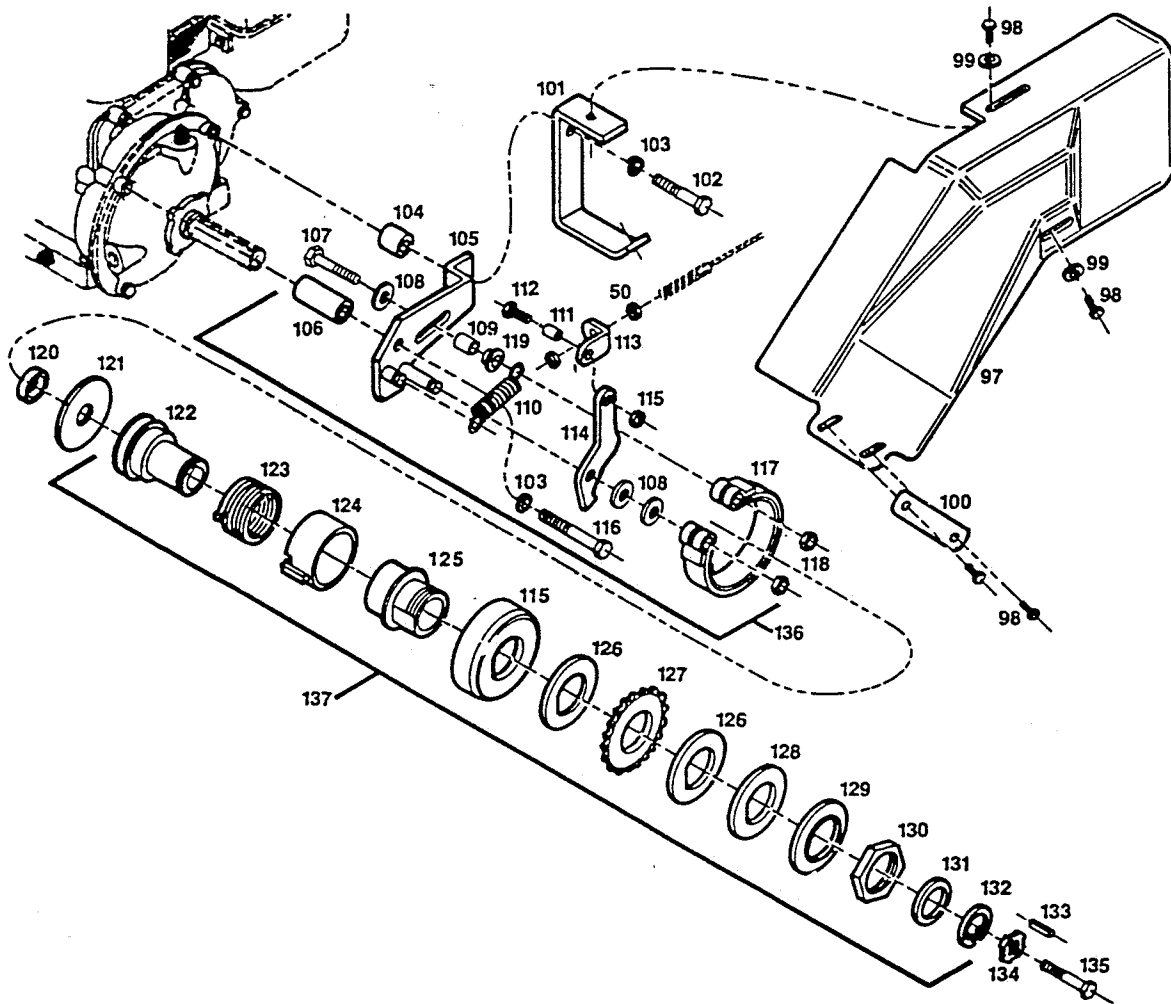

CLUTCH, BRAKE AND CHAIN COVER

Ref. Part No.	Part No.	Description	Ref. Part No.	Part No.	Description
97.	413534	Cover-Chain	119.	663708	Roller-Brake Lever
98.	456897	Screw-Thread Forming 10-24x3/8	120.	468157	Spacer-Short
99.	462424	Washer-Flat No.10	121.	461905	Washer-Flat 13/16x2-1/2
100.	662031	Plate-Chain Cover	122.	432930	Sleeve-Clutch, w/Pulley
101.	662049	Bracket-Cover Mounting	123.	707893	Spring-Clutch
102.	150433	Bolt-Hex 1/4-20x2	124.	468132	Collar-Clutch
103.	715094	Washer-Lock 1/4	125.	788281	Hub and Bushing Assembly-Clutch
104.	468074	Spacer-Short	126.	729871	Disc-Clutch Friction
105.	663716	Bracket-Brake	127.	434753	Sprocket
106.	468082	Spacer-Long	128.	461772	Washer-Clutch
107.	460311	Bolt-Hex 5/16-18x1-3/4	129.	461764	Washer-Belleville
108.	715185	Washer 5/16	130.	452243	Nut-Clutch
109.	154179	Sleeve-Roller	131.	468140	Spacer Washer
110.	775296	Spring-Brake	132.	790618	Ring-Retainer
112.	715508	Nut-Top Lock 1/4-20	133.	446617	Key 3/16x2-1/2
113.	663690	Link-Clutch Cable	134.	462069	Washer-Lock Special
114.	422303	Lever-Clutch and Brake	135.	449744	Bolt-Hex 5/16-24x2
115.	447151	Drum-Brake	136.	707869	Brake Assembly
116.	450007	Bolt-Hex 1/4-20x3-1/4"	137.	707851	Clutch Assembly
117.	447144	Band-Brake			
118.	451724	Nut-Lock 5/16-18