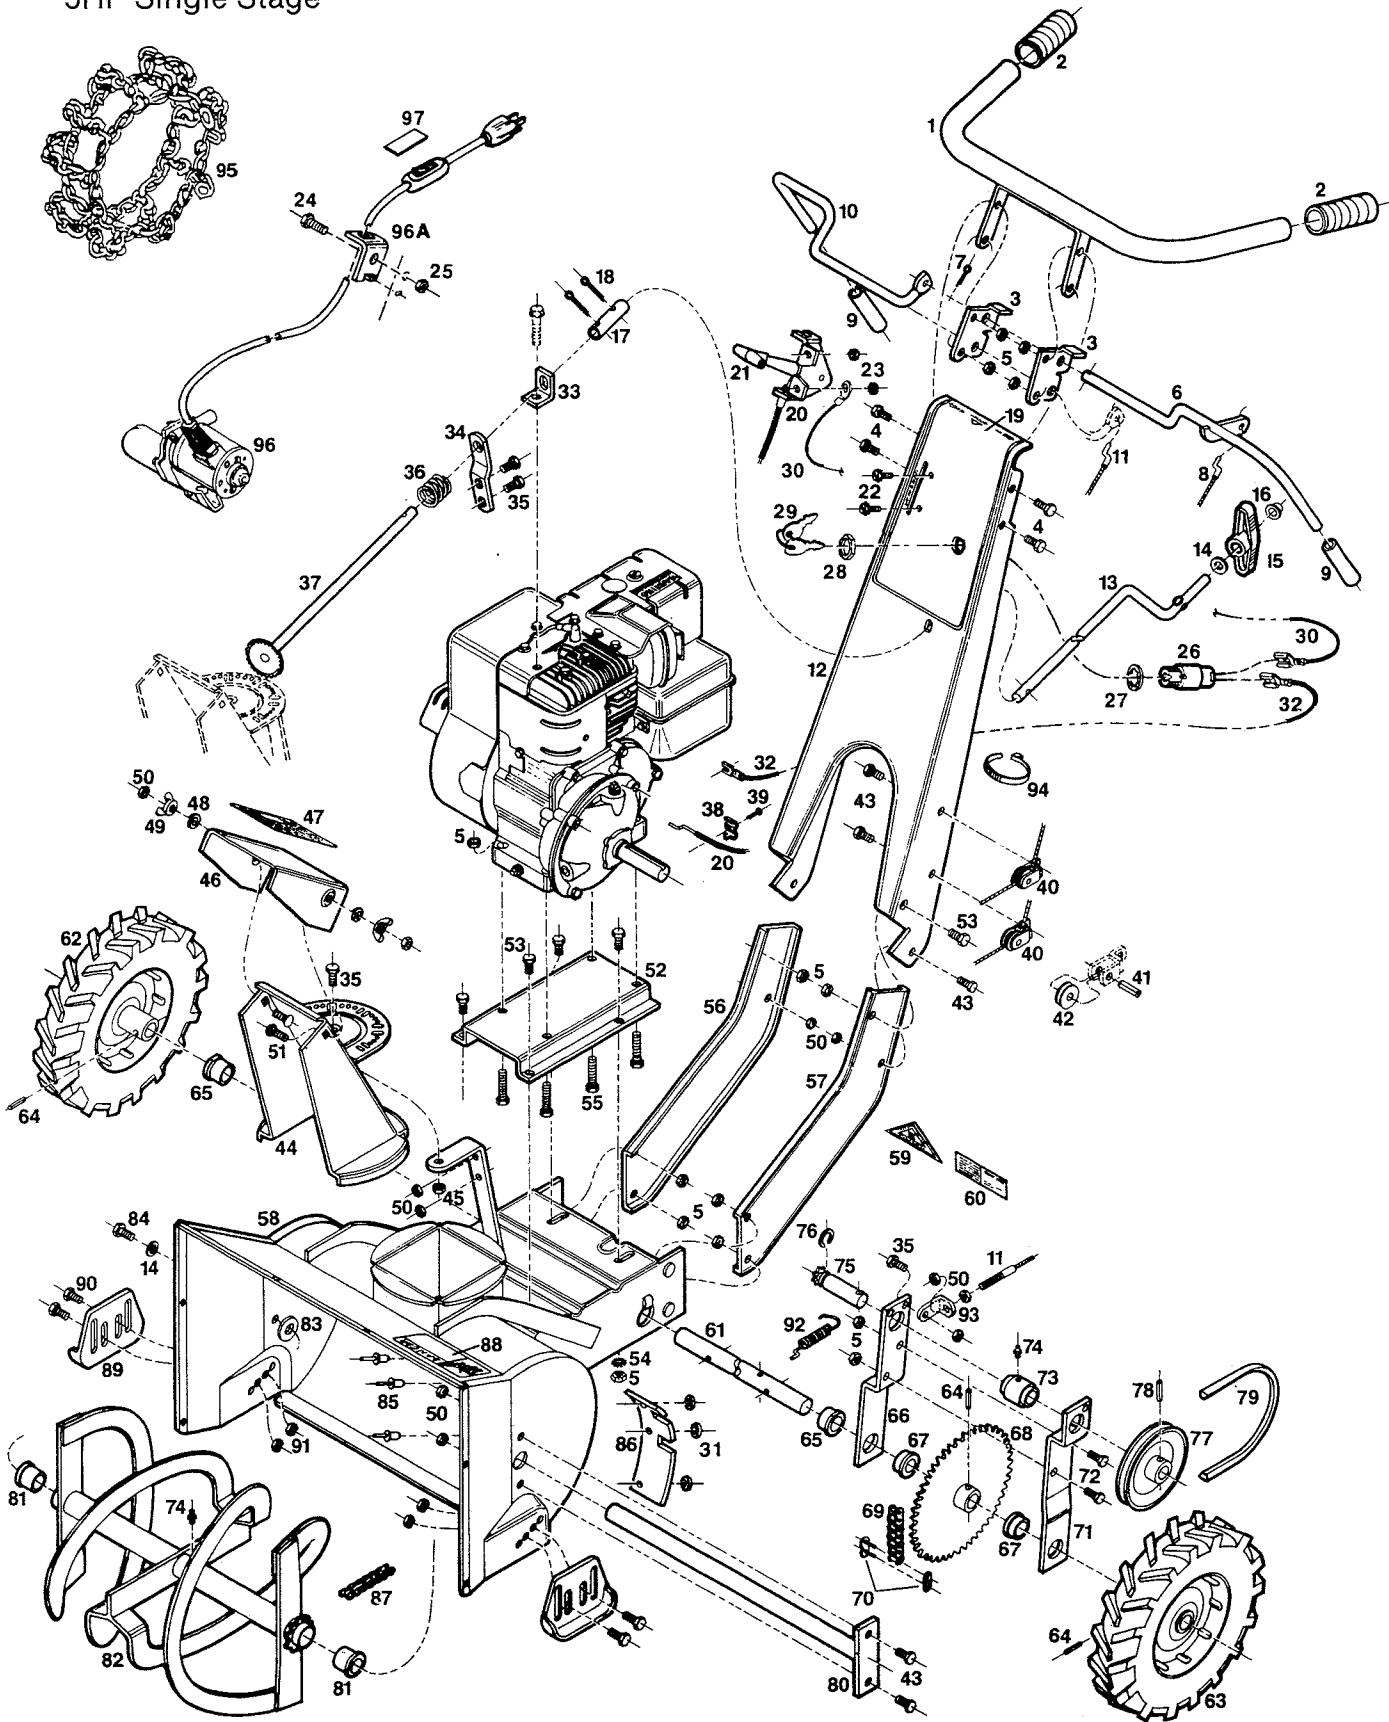

A5211F
SC5211F Single Stage
5HP Single Stage

PARTS LIST

A5211F
SC5211F Single Stage
5HP Single Stage

Ref. No.	Part No.	Description	Ref. No.	Part No.	Description
1	662064	Handle Assembly	50	715508	Nut-Hex Toplock 1/4-20
2	751032	Grip-Handle	51	450338	Bolt-Carriage 1/4-20x1
3	662114	Bracket-Handle Mounting	52	697078	Base-Engine
4	450346	Bolt-Hex 5/16-18x3/4	53	450437	Bolt-Hex 5/16-18x5/8
5	715490	Nut-Hex Toplock 5/16-18	54	152975	Washer-Ext Tooth 5/16
6	662080	Handle-Auger Clutch	55	150250	Bolt-Hex 5/16-18x1-1/2
7	715029	Pin-Cotter 3/32x3/4	56	697235	Channel-Handle Mounting RH
8	749671	Cable-Auger Clutch	57	697227	Channel-Handle Mounting LH
9	751016	Grip-Control Handle	58	697243	Body Assembly
10	662072	Handle-Traction Drive	59	677948	Decal-OPEI B71.3-1984
11	749689	Cable-Traction Drive	60	714212	Decal-Rating Plate
12	697631	Handle Frame Assembly	61	662098	Axle-Wheel
13	783332	Crank-Chute Control	62	498212	Wheel and Tire RH
14	715185	Washer-Flat 5/16	63	498220	Wheel and Tire LH
15	672915	Knob-Crank	64	489435	Pin-Roll 1/4x1-1/4
16	152579	Palnut 5/10	65	424762	Bearing-Axle 3/4
17	433136	Sleeve-Connecting	66	697086	Arm-Drive Sprocket, Inner
18	317016	Pin-Cotter 1/8x1	67	424747	Bearing-Drive Sprocket
19	679332	Decal-Handle Panel	68	697037	Sprocket-Drive Axle
20	781559	Control-Throttle	69	425322	Chain-Traction Drive
21	744037	Knob-Throttle	70	425512	Master Link No. 41 Chain
22	458687	Bolt-Hex Sems #10-24x1/2	71	697094	Arm-Drive Sprocket, Outer
23	715334	Nut 10-24 Keps	72	152108	Bolt-Hex 5/16-18x1
24	525337	Screw-10-24x1/2 HxHd	73	424127	Bearing-Idler Pulley
25	452318	Nut-10-24 Nylock	74	415737	Grease Fitting
26	630186	Switch-Ignition	75	434845	Sprocket and Shaft 6 Tooth
27	311241	Washer-5/8 Lock Ign.	76	715128	Ring-Retainer
28	310102	Nut-5/8-32 Ign.	77	662023	Pulley-Idler
29	304352	Keys-Ignition	78	489401	Pin-Roll 5/32x1-1/8
30	630251	Wire-Ground	79	421412	Belt-V
31	715136	Washer-#10 Flat	80	697573	Shaft Assembly-Auger
32	749200	Wire-Magneto Ground	81	424788	Bearing-Auger
33	662122	Bracket-Chute Rod Guide	82	707026	Auger Assembly
34	662106	Bracket-Control Rod Guide	83	462309	Washer-Shim (Auger) 7/8 Flat
35	715045	Bolt-Hex 1/4-20x3/4	84	457523	Bolt-Thread Forming 5/16-18x3/4
36	776831	Spring-Control Rod	85	715243	Pop Rivet 3/16x7/16
37	662007	Gear and Rod Assembly	86	774794	Shield-Chain Guard
38	447706	Clamp-Throttle to Engine	87	425298	Chain-Auger Drive
39	458679	Screw-Thread Forming 10-32x5/8	88	677682	Decal-Danger, Collector/Auger Housing
40	419614	Clevis Assembly w/Pulley	89	697136	Skid-Collector/Auger Housing
41	488817	Pin-Roll 7/32x3/4	90	457051	Bolt-Hex 3/8-16x1/2
42	420661	Pulley-Control Cable	91	715524	Nut-Lock 3/8-16
43	715052	Bolt-Hex 1/4-20x1/2	92	775304	Spring-Idler
44	697250	Chute Assembly	93	662163	Link-Traction Cable
45	451419	Nut-Flange 1/4-20	94	110379	Tie Cable
46	697201	Deflector-Chute	95	425496	Tire Chains TC-10 (Optional)
47	677690	Decal-Danger, Discharge Chute	96	408948	Electric Start Kit ES130 (Optional)
48	715094	Washer-Lock 1/4	96A	749085	Cord-Starter w/retaining clip
49	452920	Nut-Wing 1/4-20	97	678227	Decal-Push to Crank