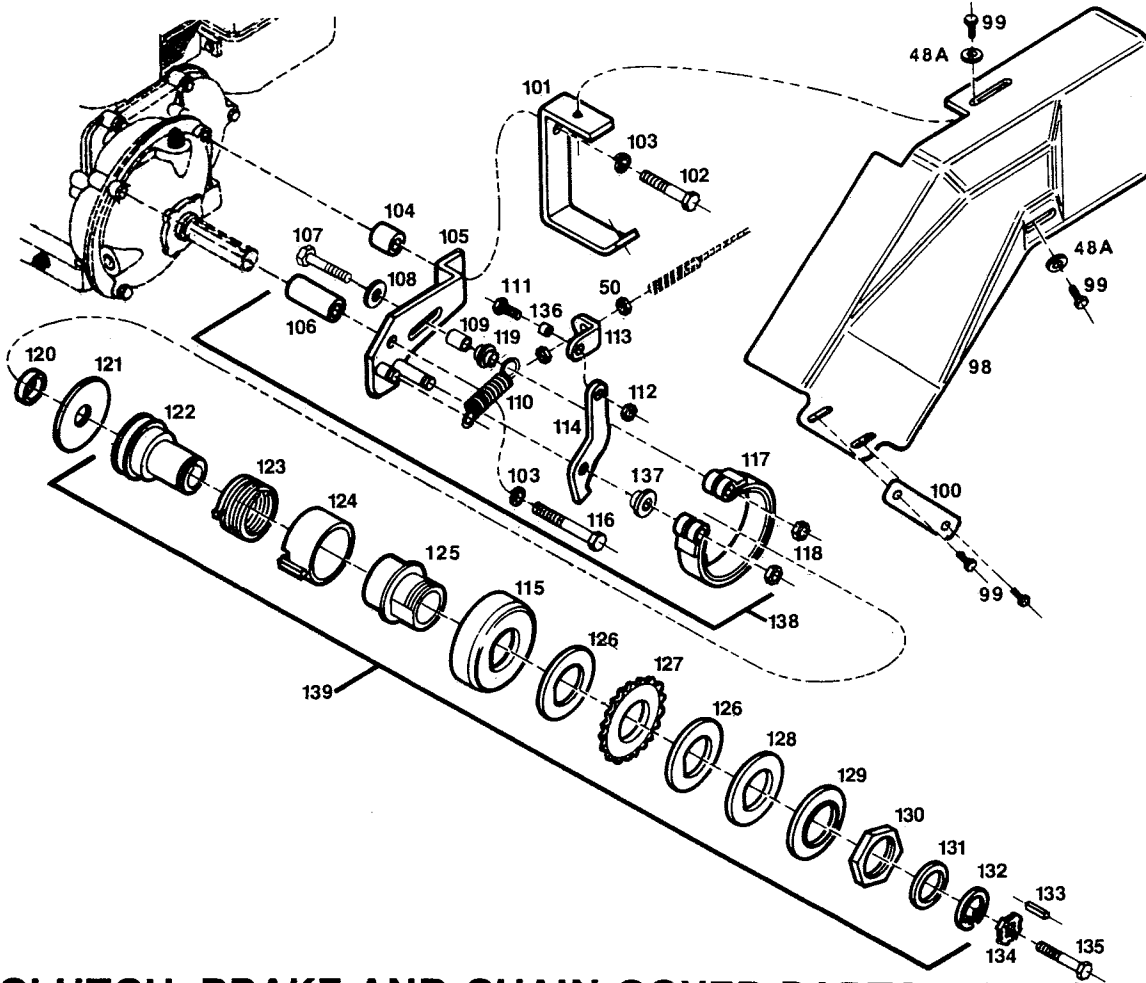

5211F

CLUTCH, BRAKE AND CHAIN COVER

CLUTCH, BRAKE AND CHAIN COVER PARTS LIST

Ref. No.	Part No.	Description	Ref. No.	Part No.	Description
98	413534	Cover-Chain	120	468157	Spacer-Short
99	456897	Screw-Thread Forming 10-24x3/8	121	461905	Washer-Flat 13/16x2-1/2
100	662031	Plate-Chain Cover	122	432930	Sleeve-Clutch, w/Pulley
101	662049	Bracket-Cover Mounting	123	707893	Spring-Clutch
102	150433	Bolt-Hex 1/4-20x2	124	468132	Collar-Clutch
103	715094	Washer-Lock 1/4	125	788281	Hub and Bushing Assembly-Clutch
104	468074	Spacer-Short	126	729871	Disc-Clutch Friction
105	664557	Bracket-Brake	127	434753	Sprocket
106	468082	Spacer-Long	128	461772	Washer-Clutch
107	460311	Bolt-Hex 5/16-18x1-3/4	129	461764	Washer-Belleville
108	664516	Washer 5/16	130	452243	Nut-Clutch
109	664508	Sleeve-Roller	131	468140	Spacer Washer
110	775296	Spring-Brake	132	790618	Ring-Retainer
111	525337	Screw #10-24x1/2 HH	133	446617	Key 3/16x2-1/2
112	452318	Nut-#10-24 Nylock	134	462069	Washer-Lock Special
113	663690	Link-Clutch Cable	135	449744	Bolt-Hex 5/16-24x2
114	664474	Lever-Clutch and Brake	136	468272	Spacer-#10 IDx1/4
115	447151	Drum-Brake	137	664482	Sleeve-Roller
116	450007	Bolt-Hex 1/4-20x3-1/4"	138	707869	Brake Assembly-Includes Ref. No's 105, 107, 108, 109, 110, 114, 117, 118, and 119
117	447144	Band-Brake	139	707851	Clutch Assembly-Includes Ref. No's 115, 122, 123, 124, 125, 126, 127, 128, 129, 130, 131, and 132
118	451724	Nut-Lock 5/16-18			
119	664490	Roller-Brake Lever