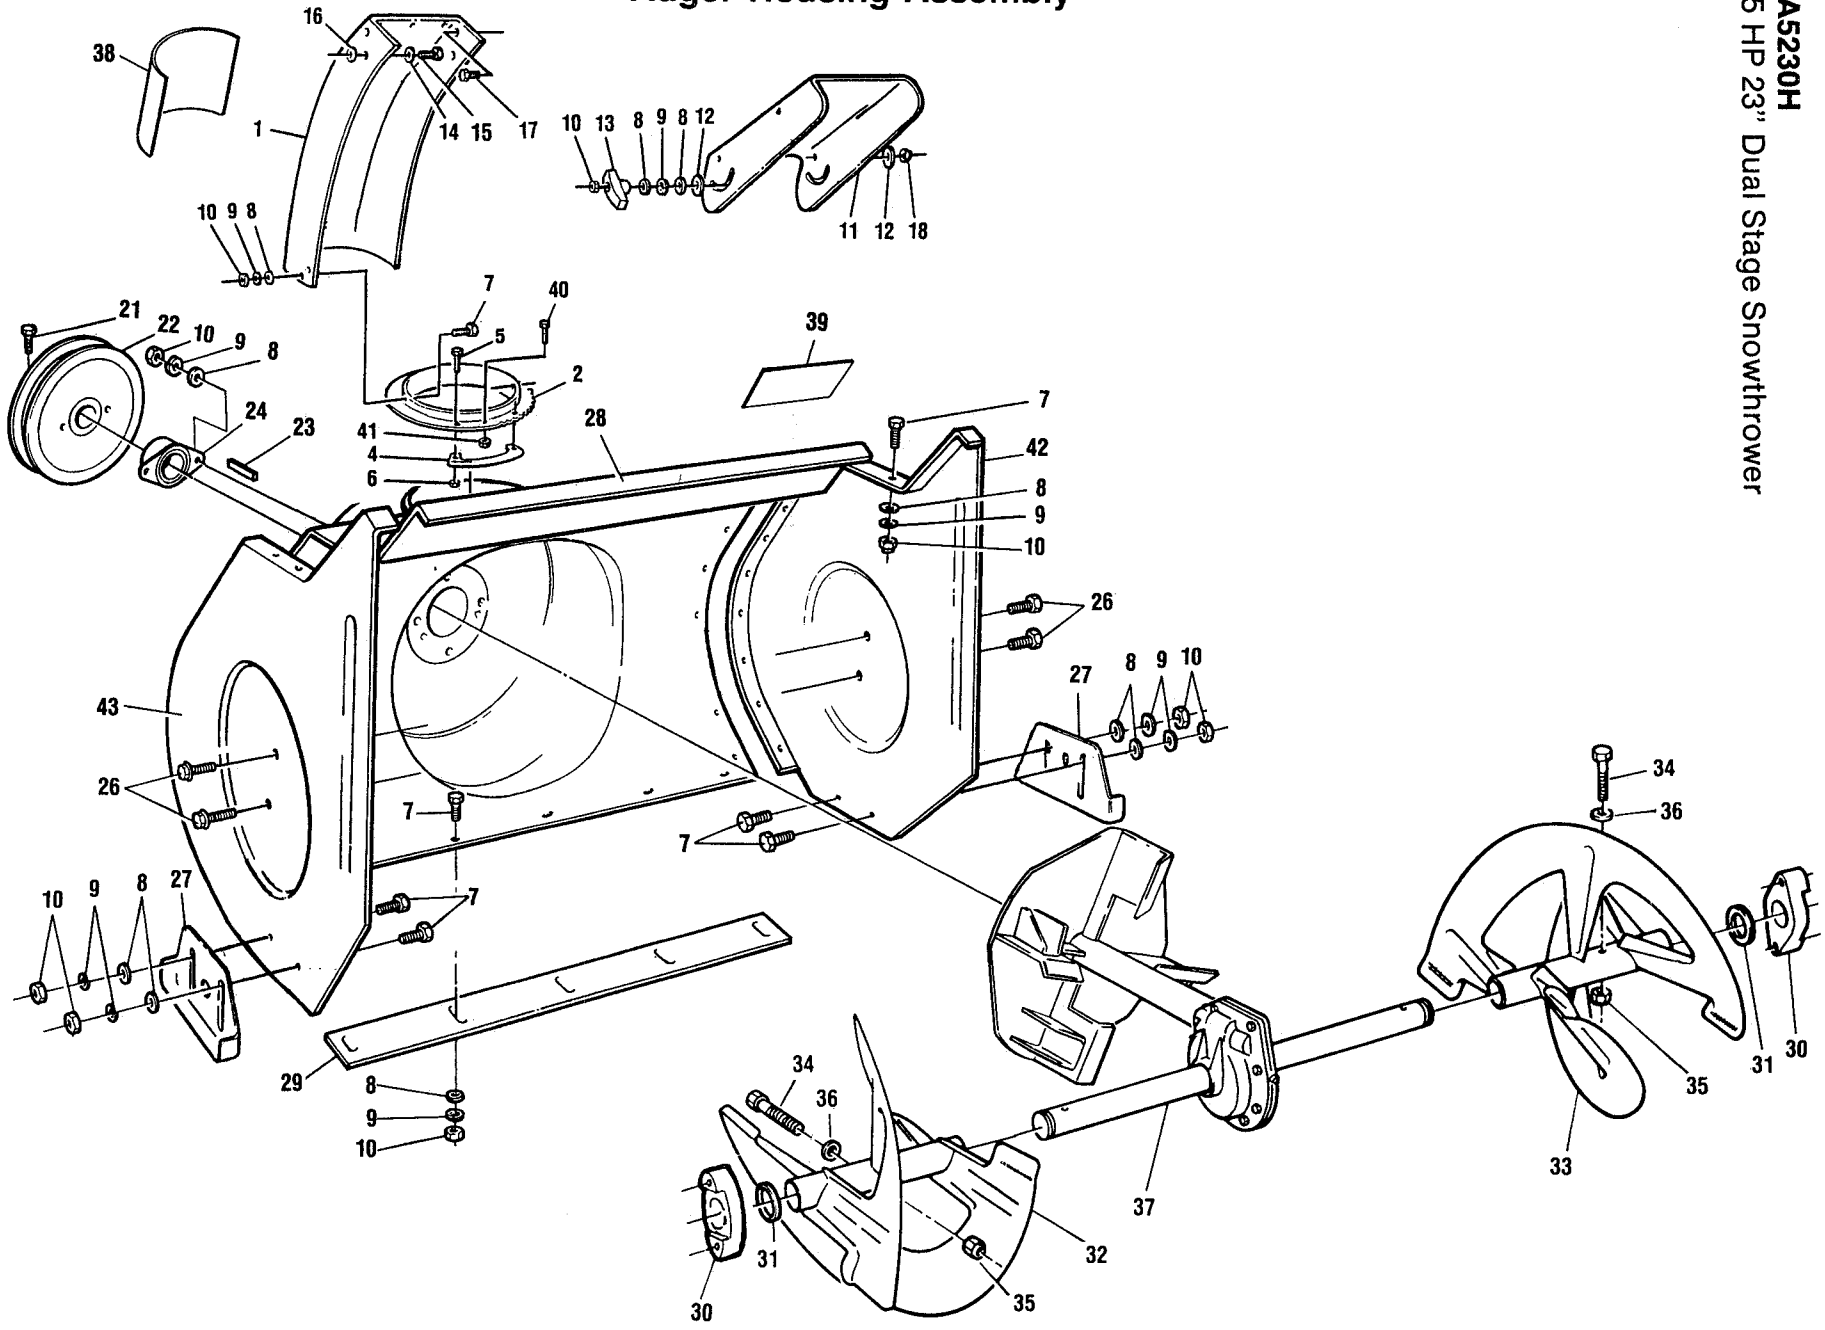

Auger Housing Assembly

A5230H
5 HP 23" Dual Stage Snowthrower

Auger Housing Assembly

A5230H

5 HP 23" Dual Stage Snowthrower

Reference No.	Part No.	Description
1	662684	Chute extension
2	698449	Flange
4	697698	Retainer
5	458232	8-32 x 1/2 bolt
6	154096	8-32 locknut
7	313510	5/16-18 x 3/4 carriage bolt
8	715185	5/16 flat washer
9	311118	5/16 lockwasher
10	310045	5/16 hex nut
11	697706	Chute deflector
12	672972	Plastic washer
13	673509	Wing knob
14	461996	7/16 flat washer
15	313502	5/16-18 x 1 carriage bolt
16	715417	3/8 flat washer
17	157321	5/16-18 x 3/4 pan head slotted bolt
18	310151	5/16-18 locknut
21	380048	5/16-18 x 5/8 bolt
22	707190	Auger pulley 6.5"
23	707943	3/16 key
24	708222	7/8 bearing
26	457523	5/16-18 x 3/4 self tapping screw
27	662569	Height adjustor
28	665190	Auger housing 23"
29	662429	23" scraper bar
30	707661	Bushing auger shaft
31	153387	Washer
32	662510	23" serrated auger R.H.
33	662502	23" serrated auger L.H.
34	708206	1/4-20 x 1-3/4 bolt
35	152967	1/4-20 locknut
36	672980	Spacer
37	713008	23" gear box assembly
38	677690	Decal - Danger
39	677682	Decal - Danger
40	150169	1/4-20 x 1 bolt
41	452615	1/4-20 locknut
42	665208	Side plate L.H.
43	665216	Side plate R.H.