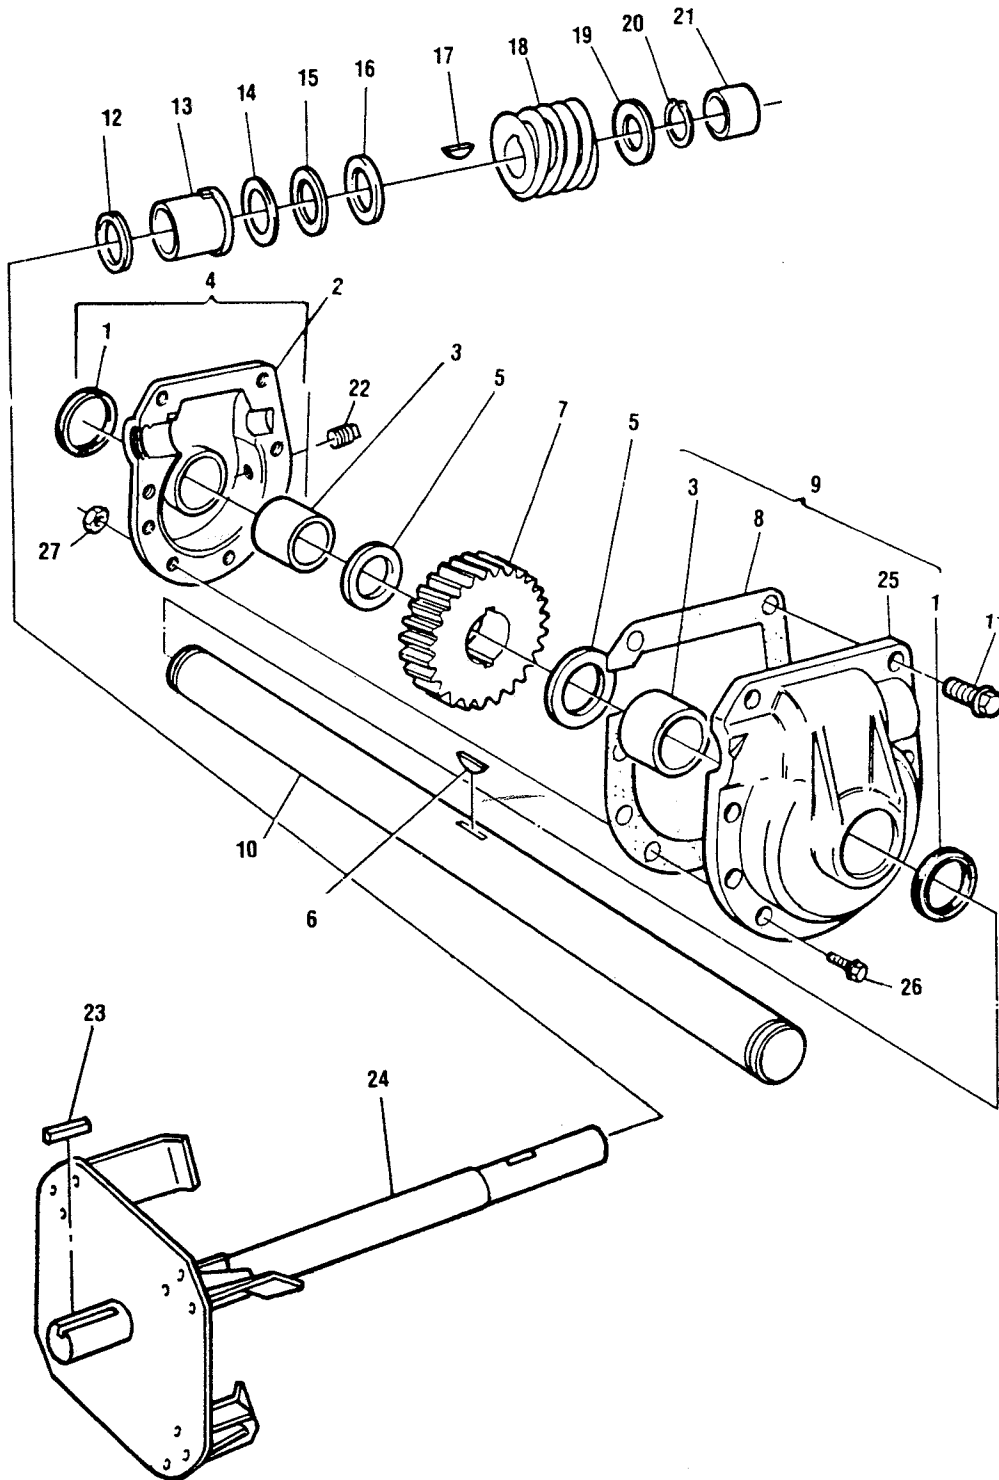

Auger Housing Assembly

A5230H
5 HP 23" Dual Stage Snowthrower

Auger Housing Assembly

A5230H

5 HP 23" Dual Stage Snowthrower

Reference No.	Part No.	Description
1	662684	Chute extension
2	698449	Flange
4	697698	Retainer
5	458232	8-32 x 1/2 bolt
6	154096	8-32 locknut
7	313510	5/16-18 x 3/4 carriage bolt
8	715185	5/16 flat washer
9	311118	5/16 lockwasher
10	310045	5/16 hex nut
11	697706	Chute deflector
12	672972	Plastic washer
13	673509	Wing knob
14	461996	7/16 flat washer
15	313502	5/16-18 x 1 carriage bolt
16	715417	3/8 flat washer
17	157321	5/16-18 x 3/4 pan head slotted bolt
18	310151	5/16-18 locknut
21	380048	5/16-18 x 5/8 bolt
22	707190	Auger pulley 6.5"
23	707943	3/16 key
24	708222	7/8 bearing
26	457523	5/16-18 x 3/4 self tapping screw
27	662569	Height adjustor
28	665190	Auger housing 23"
29	662429	23" scraper bar
30	707661	Bushing auger shaft
31	153387	Washer
32	662510	23" serrated auger R.H.
33	662502	23" serrated auger L.H.
34	708206	1/4-20 x 1-3/4 bolt
35	152967	1/4-20 locknut
36	672980	Spacer
37	713008	23" gear box assembly
38	677690	Decal - Danger
39	677682	Decal - Danger
40	150169	1/4-20 x 1 bolt
41	452615	1/4-20 locknut
42	665208	Side plate L.H.
43	665216	Side plate R.H.

Gear Box Assembly

A5230H

5 HP 23" Dual Stage Snowthrower

Reference No.	Part No.	Description
1	707471	Seal
2	707547	Housing L.H.
3	707463	Bearing
4	707455	Housing assembly L.H.
5	707430	Race thrust
6	153353	Key Woodruff #91
7	707422	Worm gear
8	707448	Gasket
9	707489	Housing assembly R.H.
10	662486	23" auger shaft
11	153361	5/16-24 x 1-1/2 bolt
12	153346	Ring quad
13	708214	Bearing impeller shaft
14	153320	Race thrust
15	153312	Bearing needle
16	153304	Race thrust
17	153080	Key 3/16"
18	707513	Worm
19	152959	Race thrust
20	153296	Ring retainer
21	707505	Bearing impeller shaft
22	153288	Grease plug
23	707943	3/16" key
24	713024	Impeller shaft assy.
25	707539	Housing R.H.
26	153064	5/16-24 x 1 bolt
27	153189	5/16-24 flange locknut
	713008	23" gear box assembly (complete)