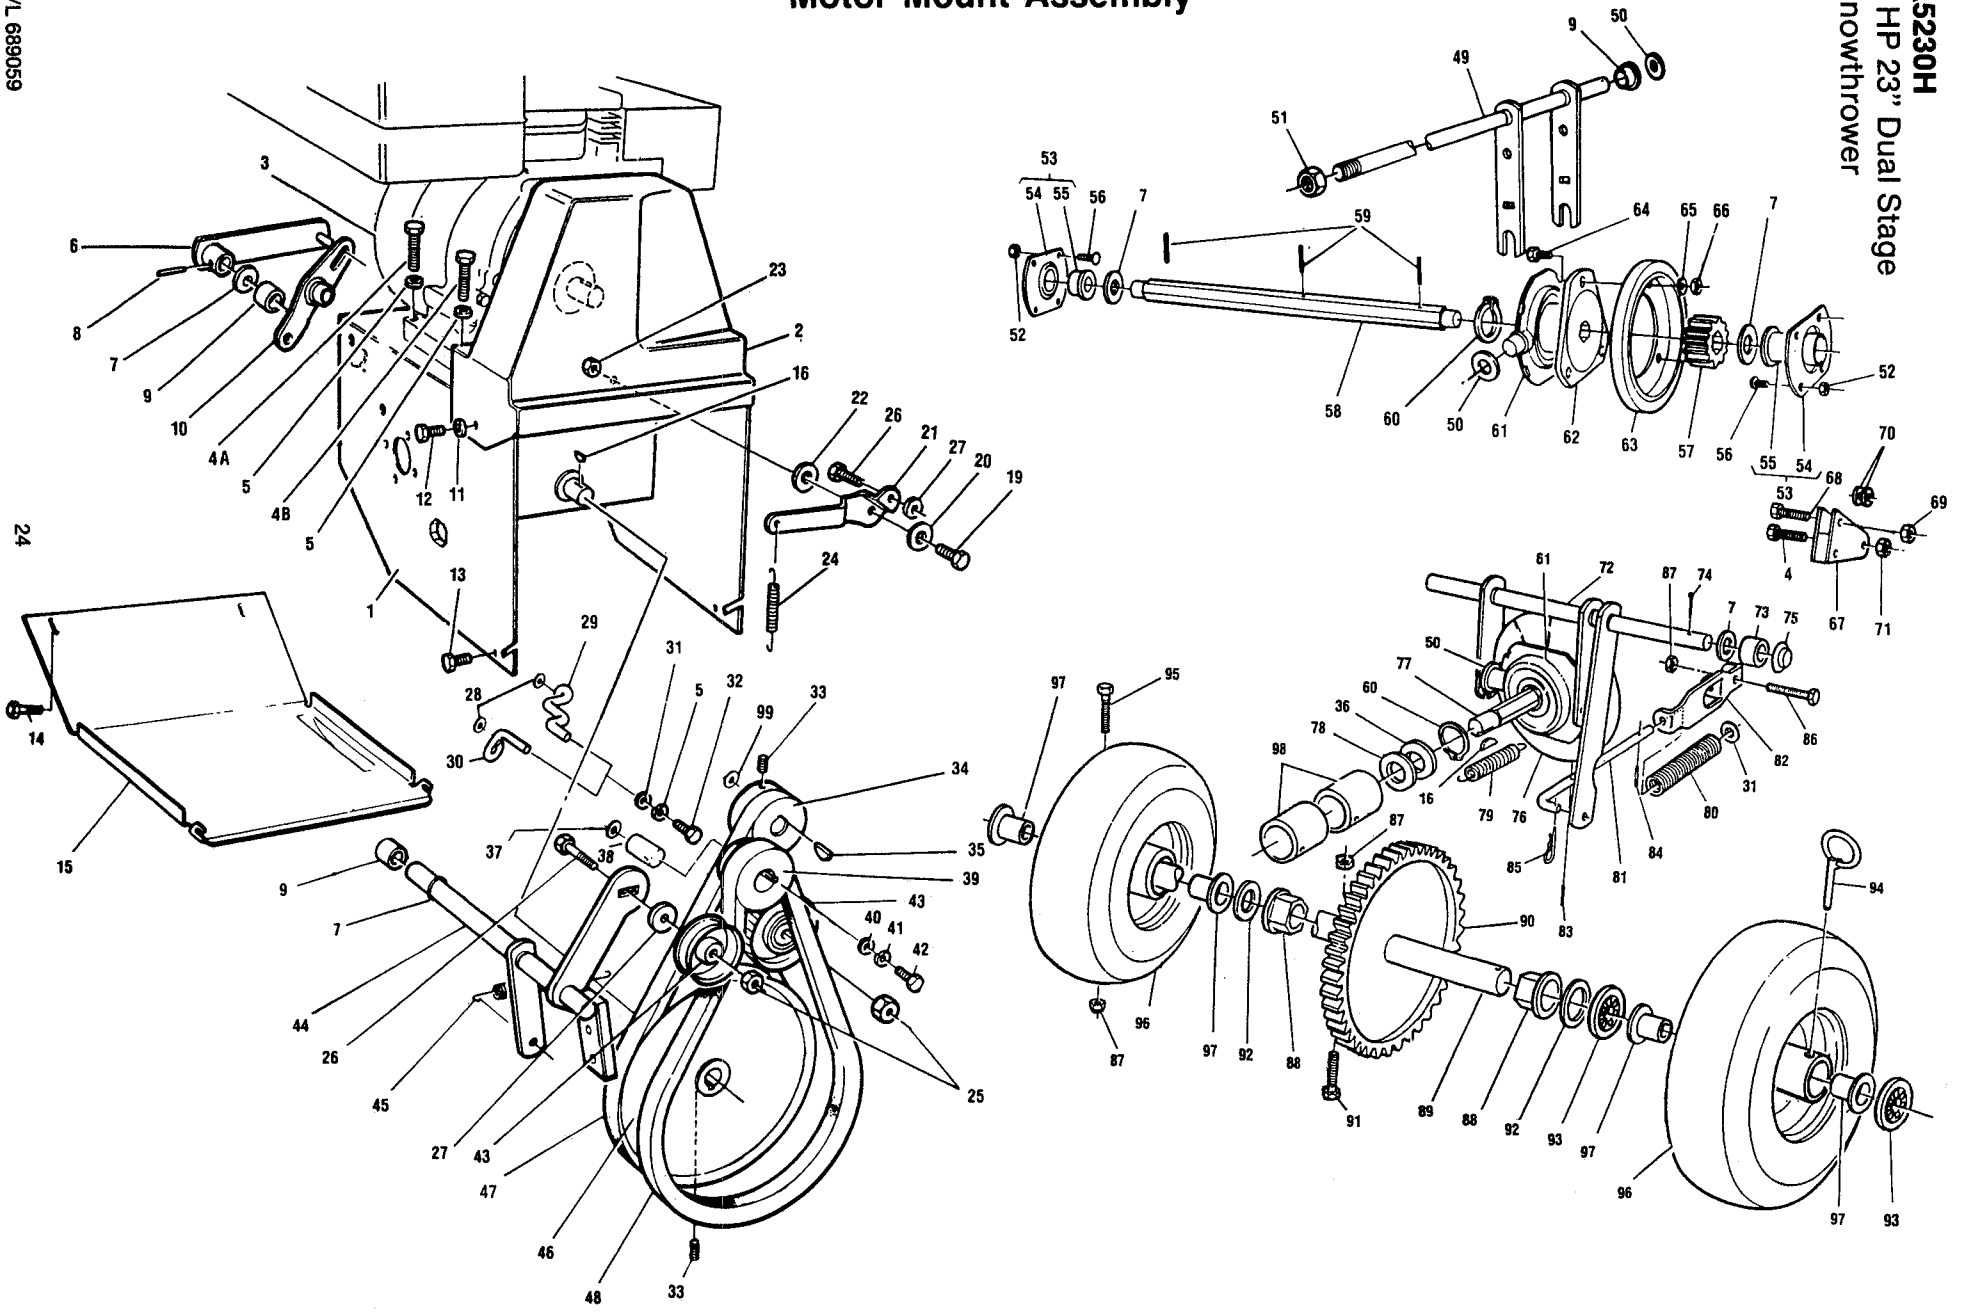

Motor Mount Assembly

AS230H
5 HP 23" Dual Stage
Snowthrower

Motor Mount Assembly

A5230H
5 HP 23" Dual Stage Snowthrower

Ref. No.	Part No.	Description	Ref. No.	Part No.	Description
1	712992	Motor mount frame	49	662437	Speed control shaft
2	707307	Belt cover	50	153155	Washer
3		5 HP Tecumseh engine	51	310011	3/8-16 locknut
4A	150045	5/16-18 x 1-1/4 bolt	52	715334	10-24 keps nut
4B	150250	5/16-18 x 1-1/2 bolt	53	708198	Bearing assembly
5	311118	5/16 lockwasher	54	707398	Flange bearing
6	662973	Lever auger clutch	55	707380	Bearing
7	460824	1/2 - flat washer	56	153163	10-24 x 3/8 carriage bolt
8	153106	5/32 x 7/8 roll pin	57	707174	Pinion 8 tooth
9	672261	Plastic bushing	58	707166	Hex shaft
10	662981	Lever clutch cable	59	314112	1/8 x 3/4 roll pin
11	715300	1/4 - flat washer	60	153262	1 1/4 - snap ring
12	153007	1/4-20 x 1/2 self tapping screw	61	662833	Trunion bearing assembly
13	315085	5/16-18 x 1/2 self tapping screw	62	662551	Hub friction wheel
14	153007	1/4-20 x 1/2 self tapping screw	63	707141	Friction wheel
15	662627	Bottom panel	64	153171	1/4-20 x 5/8 bolt
16	153080	Hypro key 3/16	65	715094	1/4 lockwasher
19	312066	5/16-18 x 3/4 bolt	66	310052	1/4-20 hex nut
20	153247	5/16 x 1 3/8 x 14 GA washer	67	662387	Pivot traction
21	707273	Lever idler traction	68	525196	1/4-20 x 1 3/4 bolt
22	707067	Spacer	69	616375	1/4-20 locknut
23	715177	5/16-18 locknut	70	153569	Spacer
24	662817	Spring	71	715177	5/16-18 locknut
25	715524	3/8-16 hex jam nut	72	662478	Traction shaft assy.
26	153015	3/8-16 x 1 1/4 bolt	73	707109	Bushing
27	715417	3/8 - flat washer	74	317016	1/8 x 1 cotter pin
28	663484	Spacer belt retainer	75	153205	1/2 - push nut
29	707877	Belt guide L.H.	76	662866	Disc drive
30	707885	Belt guide R.H.	77	664631	Traction hex shaft
31	715185	5/16 - flat washer	78	664680	Bearing thrust
32	153064	5/16-24 x 1 bolt	79	662858	Spring
33	380063	5/16-18 x 1/2 set screw	80	662841	Spring traction
34	707240	PTO pulley	81	664649	Rod - traction
35	157313	Key no. 5	82	662585	Bracket traction spring
36	380089	Washer thrust	83	153122	1/8 x 1 3/8 spring pin
37	153239	Washer	84	153130	1/8 x 1/2 spring pin
38	672998	Spacer	85	715029	3/32 x 3/4 cotter pin
39	170910	Pulley auger drive	86	450353	1/4-20 x 1 1/4 bolt
40	153031	Washer	87	152967	1/4-20 locknut
41	153023	3/8 lockwasher	88	707828	Bearing axle
42	312363	3/8-24 x 1 bolt	89	664656	Axle
43	170530	2" idler pulley	90	664664	48 tooth gear
44	664623	Auger clutch rod	91	153148	1/4-20 x 2 3/4 bolt
45	662825	Spring	92	153239	Washer
46	707216	Traction pulley 8"	93	663476	Grip ring
47	707224	Belt traction drive	94	153619	Clik pin
48	707620	Belt auger drive	95	312090	1/4-20 x 1 1/2 bolt GR5
			96	708792	Wheel
			97	708784	Bushing wheel
			98	664672	Bearing needle
			99	153239	Washer
				662676	(Not shown) Tire chain kit Model 5230
				630111	(Not shown) Electric start Model 5230