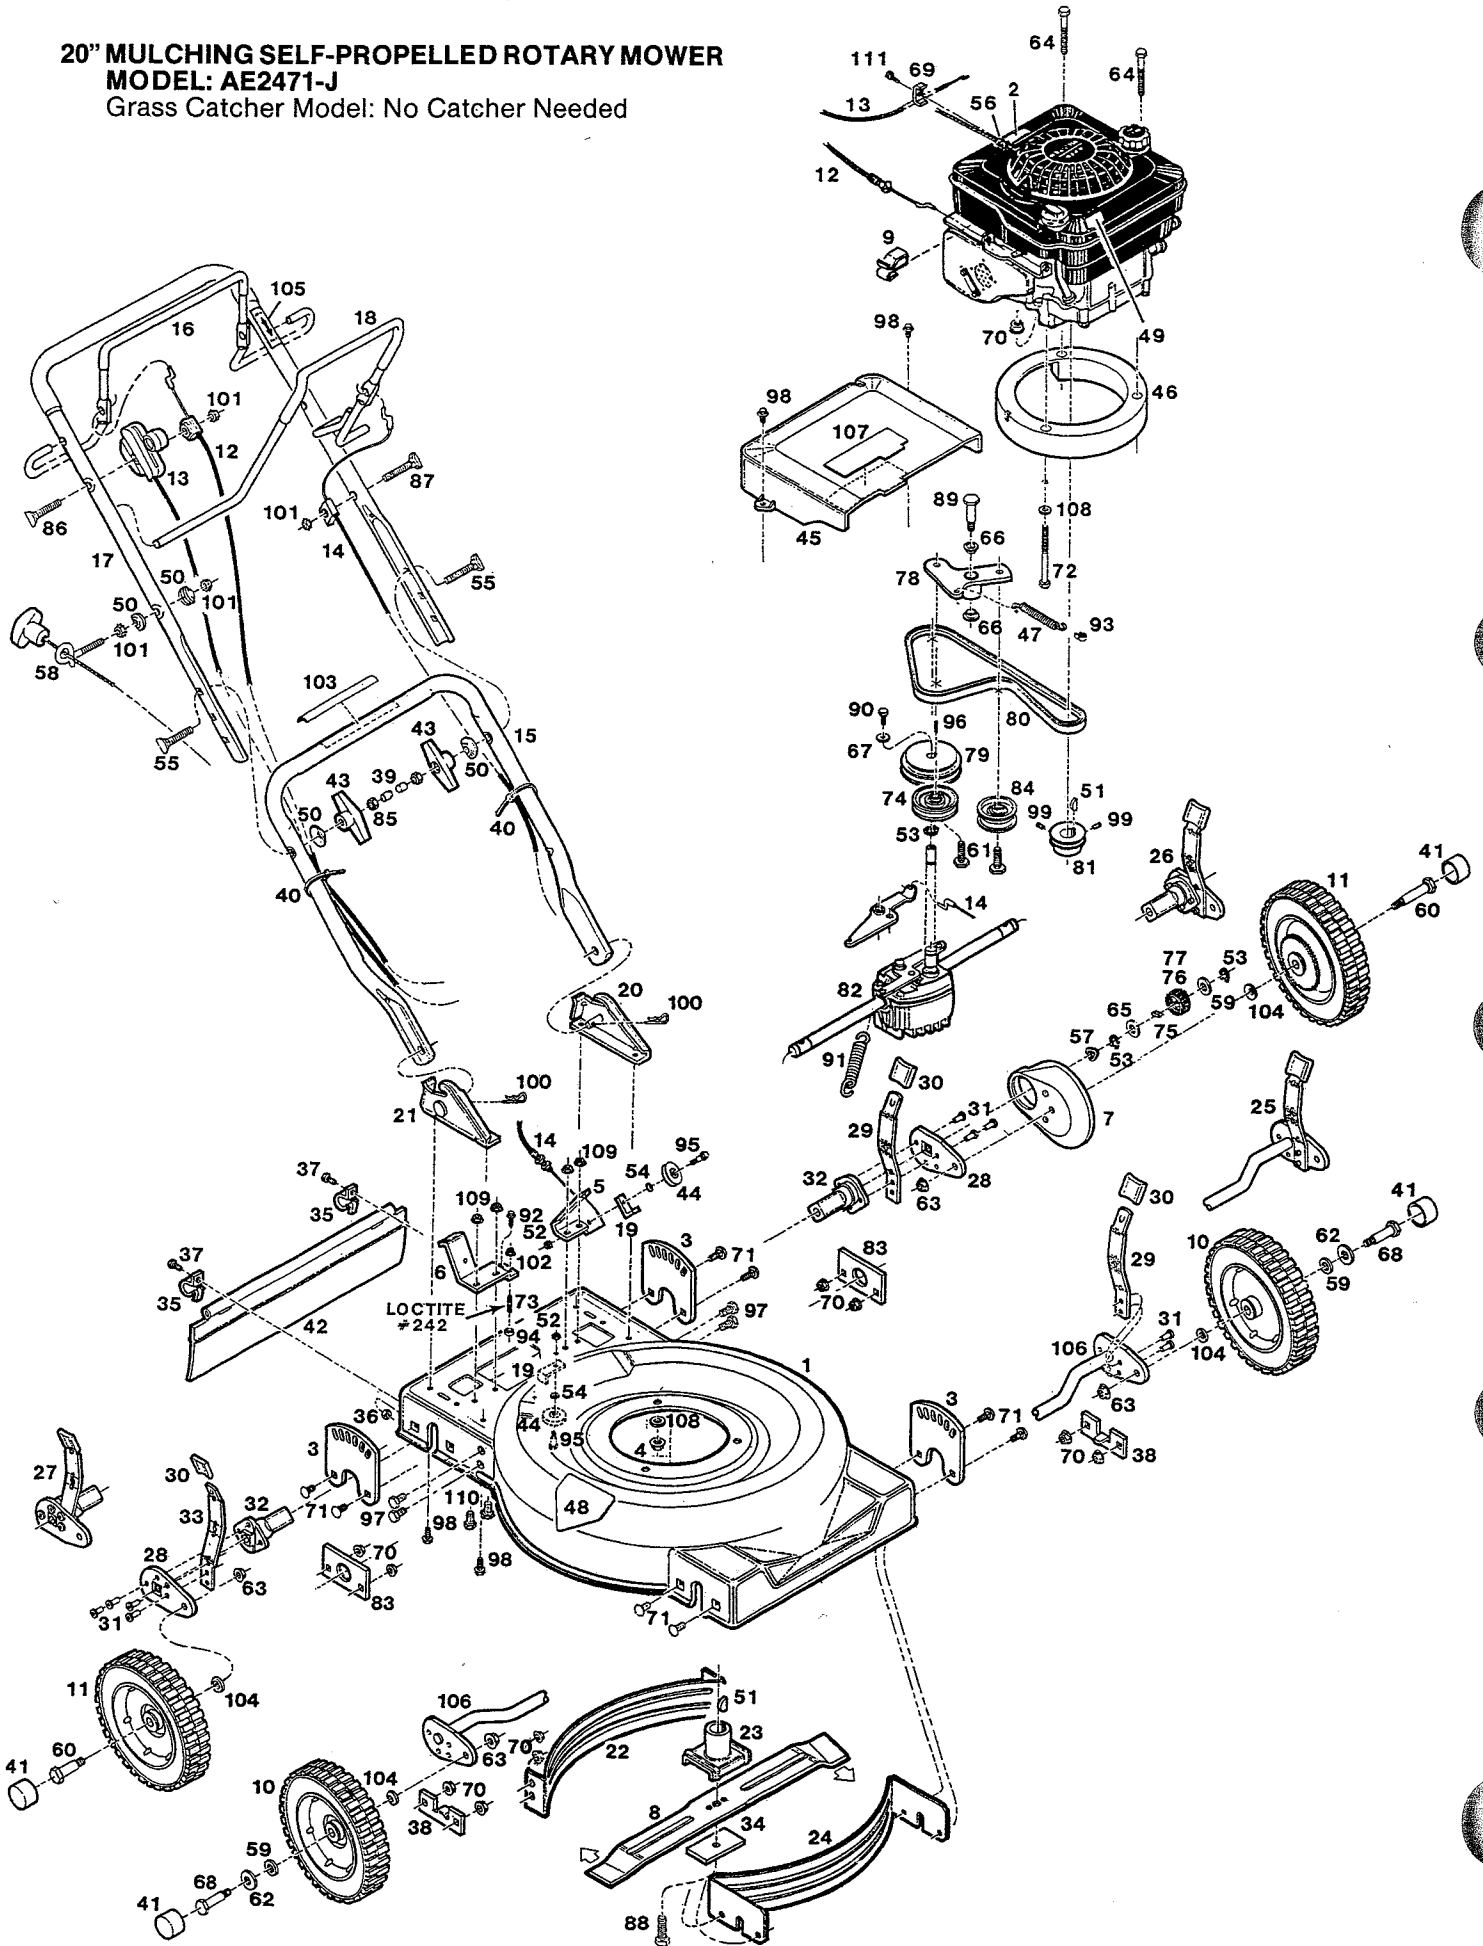

20" MULCHING SELF-PROPELLED ROTARY MOWER
MODEL: AE2471-J
 Grass Catcher Model: No Catcher Needed

20" MULCHING SELF-PROPELLED ROTARY MOWER MODEL: AE2471-J

Grass Catcher Model: No Catcher Needed

Index No.	Part No.	Description	Index No.	Part No.	Description
1	019737	Deck 20" Mulcher	57	152314	Washer - Spring
2	001206	Decal - Warning Blade Rotation	58	152371	Rope Guide
3	019166	Plate - Height Adjuster	59	152553	Washer - Flat 1/2
4	616342	Nut - 5/16-18 Center Lock	60	154328	Bolt - Wheel, Rear
5	019711	Bracket - Pulley Mounting	61	154369	Bolt - 3/8-16 x 1-1/4 Shaved Head
6	019729	Bracket - Trans Pulley	62	156075	Washer - Flat 1/2
7	024943	Cover - Drive Wheel	63	156406	Nut - Hex 3/8-16 Flange
8	030189	Blade - 20" Mulcher	64	156463	Bolt - Hex 5/16-18 x 2-3/4 Gr. 5
9	381442	Clip - Tinnerman	65	156638	Washer - Flat 1/2
10	041418	Wheel - Front 8"	66	156653	Bearing - Flange Nylon
11	041442	Wheel - Rear 8" w/Gear	67	156687	Washer - Flat #10
12	052209	Cable - Engine/Blade Control	68	157420	Bolt - Wheel, Front
13	052217	Cable - Throttle Control	69	157552	Clamp - Cable
14	052522	Cable - Drive Engagement	70	157610	Locknut - Flange 5/16-18
15	071563	Handle - Lower	71	158907	Bolt - Carriage 5/16-18 x 5/8
16	104687	Bail - Engine/Blade	72	163592	Bolt - 5/16-18 x 4
17	073247	Handle - Upper	73	163840	Stud - Short
18	085654	Bail - Ground Drive	74	170621	Pulley - Idler 2-1/4
19	087007	Bracket Cable Retainer	75	171041	Dog - Drive
20	087064	Bracket - Handle LH	76	171058	Gear - Drive RH
21	087072	Bracket - Handle RH	77	171066	Gear - Drive LH
22	087080	Baffle - Rear	78	171496	Arm - Idler
23	087114	Blade Adapter	79	171637	Sheave - Transmission
24	087288	Baffle - Front	80	171652	V-Belt
25	091538	Axle Assembly - Front	81	171660	Sheave - Engine
26	091595	Wheel Arm Assembly L.H. Rear	82	171678	Transmission Assembly
27	091603	Wheel Arm Assembly R.H. Rear	83	179176	Support - Wheel Hub
28	018952	Arm - Wheel	84	305367	Pulley - Idler V-Groove
29	085829	Lever - Height Adjuster L.H.	85	310045	Nut - 5/16-18
30	114462	Tip - Plastic	86	380550	Bolt - Curved Head 1/4-20 x 2-1/4
31	156257	Rivet - 1/4 x 5/8	87	150029	Bolt - Curved Head 1/4 x 1-1/2
32	179150	Hub - Wheel Arm	88	381624	Bolt - Blade 3/8-24 x 2 Gr. 8
33	088278	Lever - Height Adjuster R.H.	89	381665	Bolt - Shoulder
34	106005	Washer - Blade	90	381715	Bolt #10-24 x 5/8 Gr. 5
35	106914	Clip - Trailing Shield	91	381780	Spring - Transmission Return
36	452318	Nut - #10-24 Hex Nylon Insert	92	150326	Screw - #10-24 x 1/2 Hex Slot Head
37	458687	Bolt - #10-24 x 1/2	93	381889	Clip - "U" Tinnerman
38	109207	Bracket - Axle Front	94	382150	Spacer
39	110064	Cap - Plastic Bolt	95	382168	Bolt - Shoulder #10-24
40	110379	Cable Tie	96	446708	Key - Square
41	112045	Cap - Hub	97	159780	Bolt - Hex 5/16-18 x 5/8 Flange
42	114421	Trailing Shield - Plastic	98	457499	Bolt - 1/4-20 x 1/2 Thread Forming
43	113589	Knob - Handle	99	459669	Screw Set - 5/16-18 x 1/2
44	086702	Pulley - Drive Cable	100	715011	Hairpin Cotter
45	114108	Cover - Transmission	101	715037	Nut - 1/4-20 Keps
46	114132	Spacer - Engine	102	715334	Nut - #10-24 Keps
47	135665	Spring - Extension	103	715557	Decal - Starting Instructions
48	143115	Decal - Warning CPSC	104	715607	Washer - Belleville
49	148411	Decal - Warning Oil Overfill	105	794412	Decal - Drive Control
50	150201	Washer - Curved 5/16	106	019703	Assembly - Front Axle
51	150276	Woodruff Key #6	107	794974	Decal - Heat Reflector
52	150946	Nut - #10-24 Flange Top Lock	108	158212	Washer - 5/16
53	151282	Ring - Transmission Ring	109	715078	Nut - 1/4-20 Flange Lock
54	382242	Washer - Belleville	110	457044	Bolt - 1/4-20 x 1/2
55	151936	Bolt - Curved Head 5/16-18 x 2-1/4	111	150623	Screw - Hex Slotted #10 x 5/8
56	152074	Rope Stop			