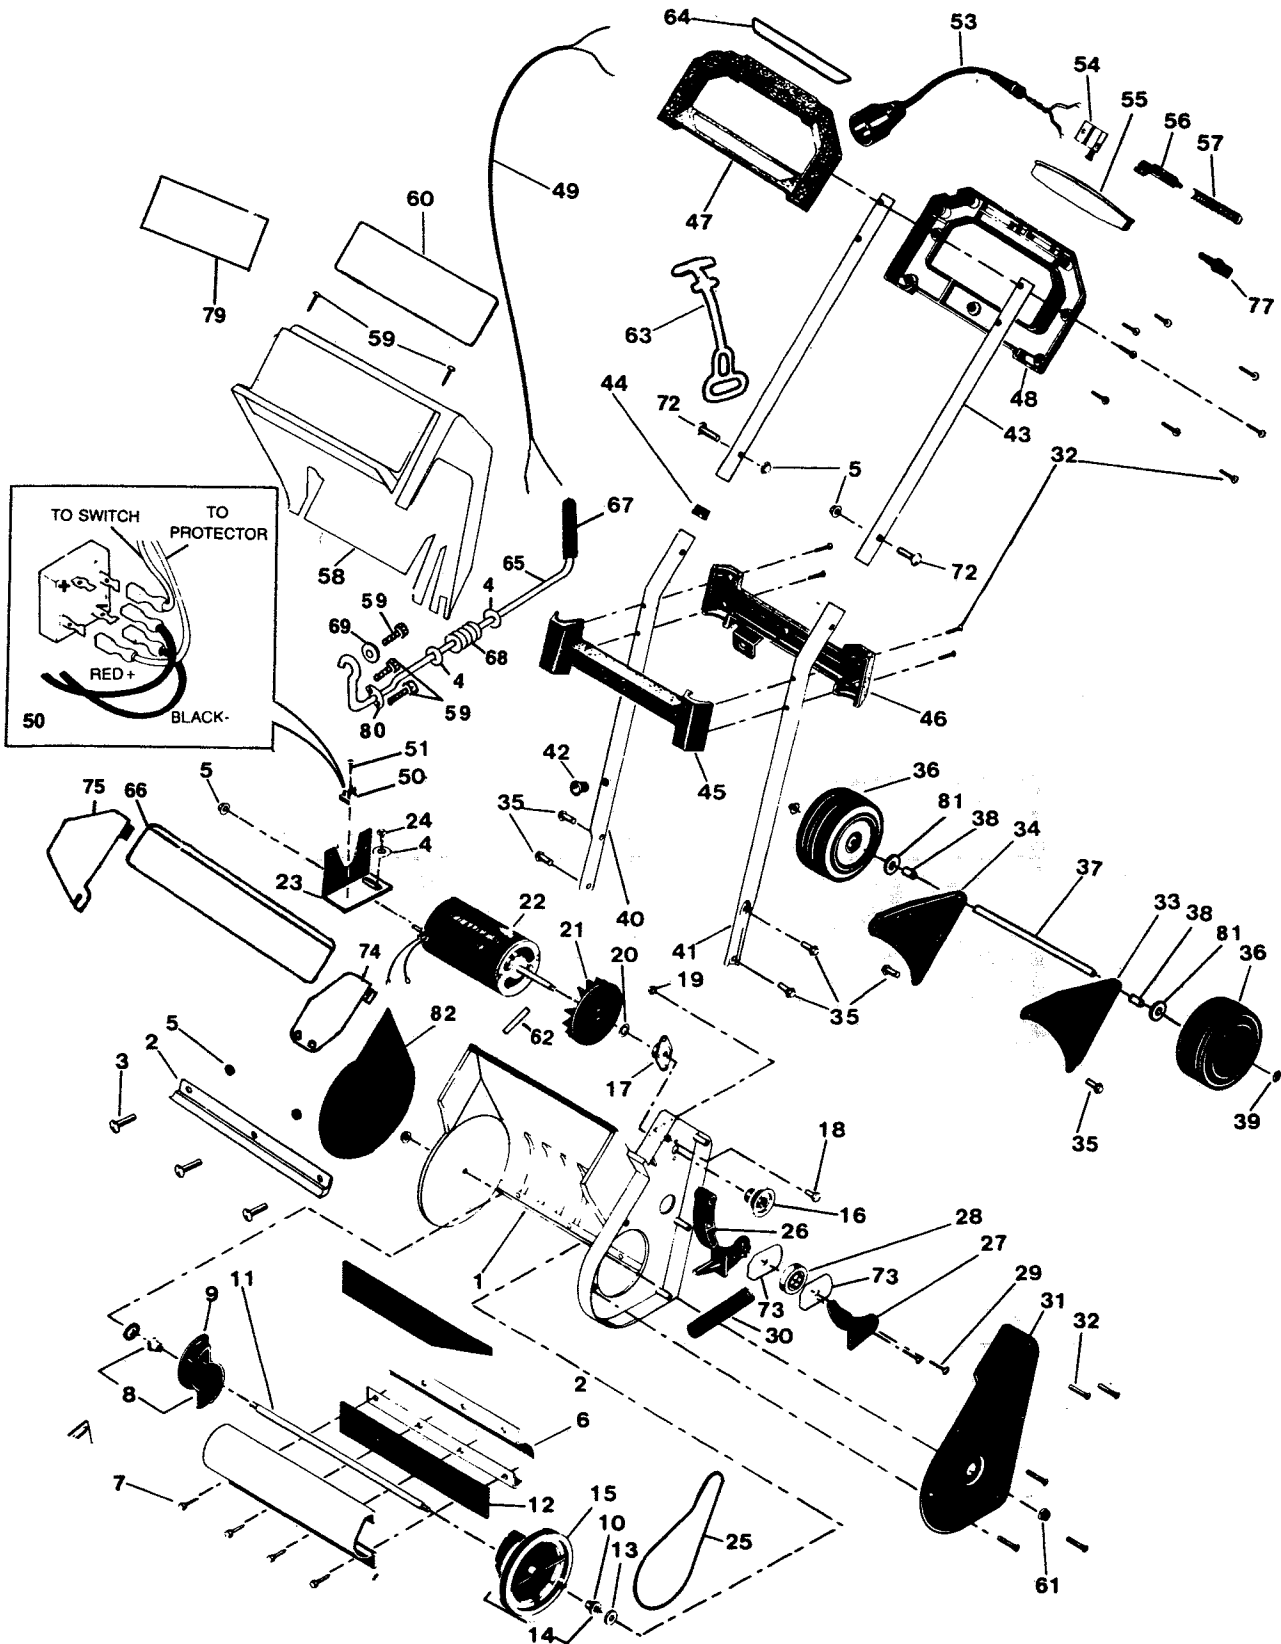

**Model: AW15 ELK**  
**SCW15 ELK**  
 15" Electric 1-Stage Snowthrower

P/L 688804  
 A S/N 602474  
 S S/N 602466

**Model: AW15 ELK  
SCW15 ELK**  
15" Electric 1-Stage Snowthrower

Key No.	Part No.	Description	Key No.	Part No.	Description
1	672592	Housing - Scoop	42	840025	Bushing - Heyco
2	672600	Scraper	43A	657239	Handle Tube (Upper) Silver
3	150011	Bolt - Carr. 1/4 - 20 x 5/8	43B	657833	Handle, Tube (Upper) Grey
4	460923	Washer - Flat	44	672691	Bushing Snap
5	715078	1/4 - 20 Flange Nut	45A	672709	Handle - Assist. (Cover Half) Black
6	672618	Segment - Drum	45B	673582	Handle - Assist. (Cover Half) Grey
7	156505	Screw # 10 - 24 x 3/4	46A	672717	Handle - Assist. (Bottom Half) black
8	672626	Assy. - End Cap and Brg.	46B	673608	Handle - Assist. (Bottom Half) Grey
9	672634	Cap - Drum End	47A	672725	Handle (Cover Half) Black
10	664177	Bearing - Bronze	47B	673624	Handle (Cover Half) Grey
11	664185	Shaft - Paddle	48A	672733	Handle (Bottom Half) Black
12	672642	Paddle	48B	673632	Handle (Bottom Half) Grey
13	156513	Washer - Flat	49	630202	Assy. - Power Cord
14	672659	Assy. - Pulley & Brg.	50	630012	Rectifier
15	672667	Pulley - Driven	51	156547	Screw # 6 - 32 x 3/4
16	672675	Pulley - Drive	53	630228	Connecting Lead
17	664193	Bearing - Self Aligning	54	630236	Switch
18	715052	Screw 1/4 - 20 x 1/2	55	672741	Bar - Switch Actuator
19	715037	1/4 - 20 Keps Nut	56	672758	Interlock - Switch
20	311316	Washer - Thrust	57	664292	Spring - Switch Interlock
21	672683	Fan - Motor	58	672766	Shroud - Motor
22	610113	Motor	59	157586	Screw # 10 - 16 x 5/8
23	664201	Bracket - Motor Mtg.	60	678755	Label - For Safe Operation
24	156521	Screw 1/4 - 14 x 3/4	61	151340	Nut 5/16 - 18 Flange
25	707919	Belt - Drive	62	314112	Roll Pin
26	664219	Arm - Idler	63	673566	Strain Relief - Cord
27	664227	Retainer - Idler Brg.	64	679548	Label - Instruction
28	664235	Bearing - Idler	65	664300	Actuator Rod
29	156539	#8 x 5/8 Polyscrew	66	672774	Slider
30	664243	Spring - Idler	67	672782	Vinyl Tip
31	664250	Cover - Drive Housing	68	156695	Spring
32	152736	Screw # 8 - 18 x 3/4	69	156687	Washer
33	664268	Bracket - L.H. (Wheel)	72	157578	Bolt - Car. 1/4 - 20 x 1 1/4
34	664276	Bracket - R.H. (Wheel)	73	664318	Belt Retainer
35	153007	1/4 - 20 x 1/2 Self Tapping Screw	74	672790	Outer Vane
36	041434	Wheel	75	672808	Inner Vane
37	664284	Axle - Wheel	77	672816	Key - Switch Interlock
38	469544	Spacer - Wheel	79	679555	Label Danger
39	153767	Retainer - Pushnut	80	665091	Base Clamp
40A	657213	Handle Tube - R.H. (Lower) Silver	81	715185	5/16 Washer
40B	657817	Handle, Tube - R.H. (Lower) Grey	82	673038	Cover R.H.
41A	657221	Handle Tube - L.H. (Lower) Silver		578438	Operating Manual
41B	657825	Handle, Tube - L.H. (Lower) Grey			