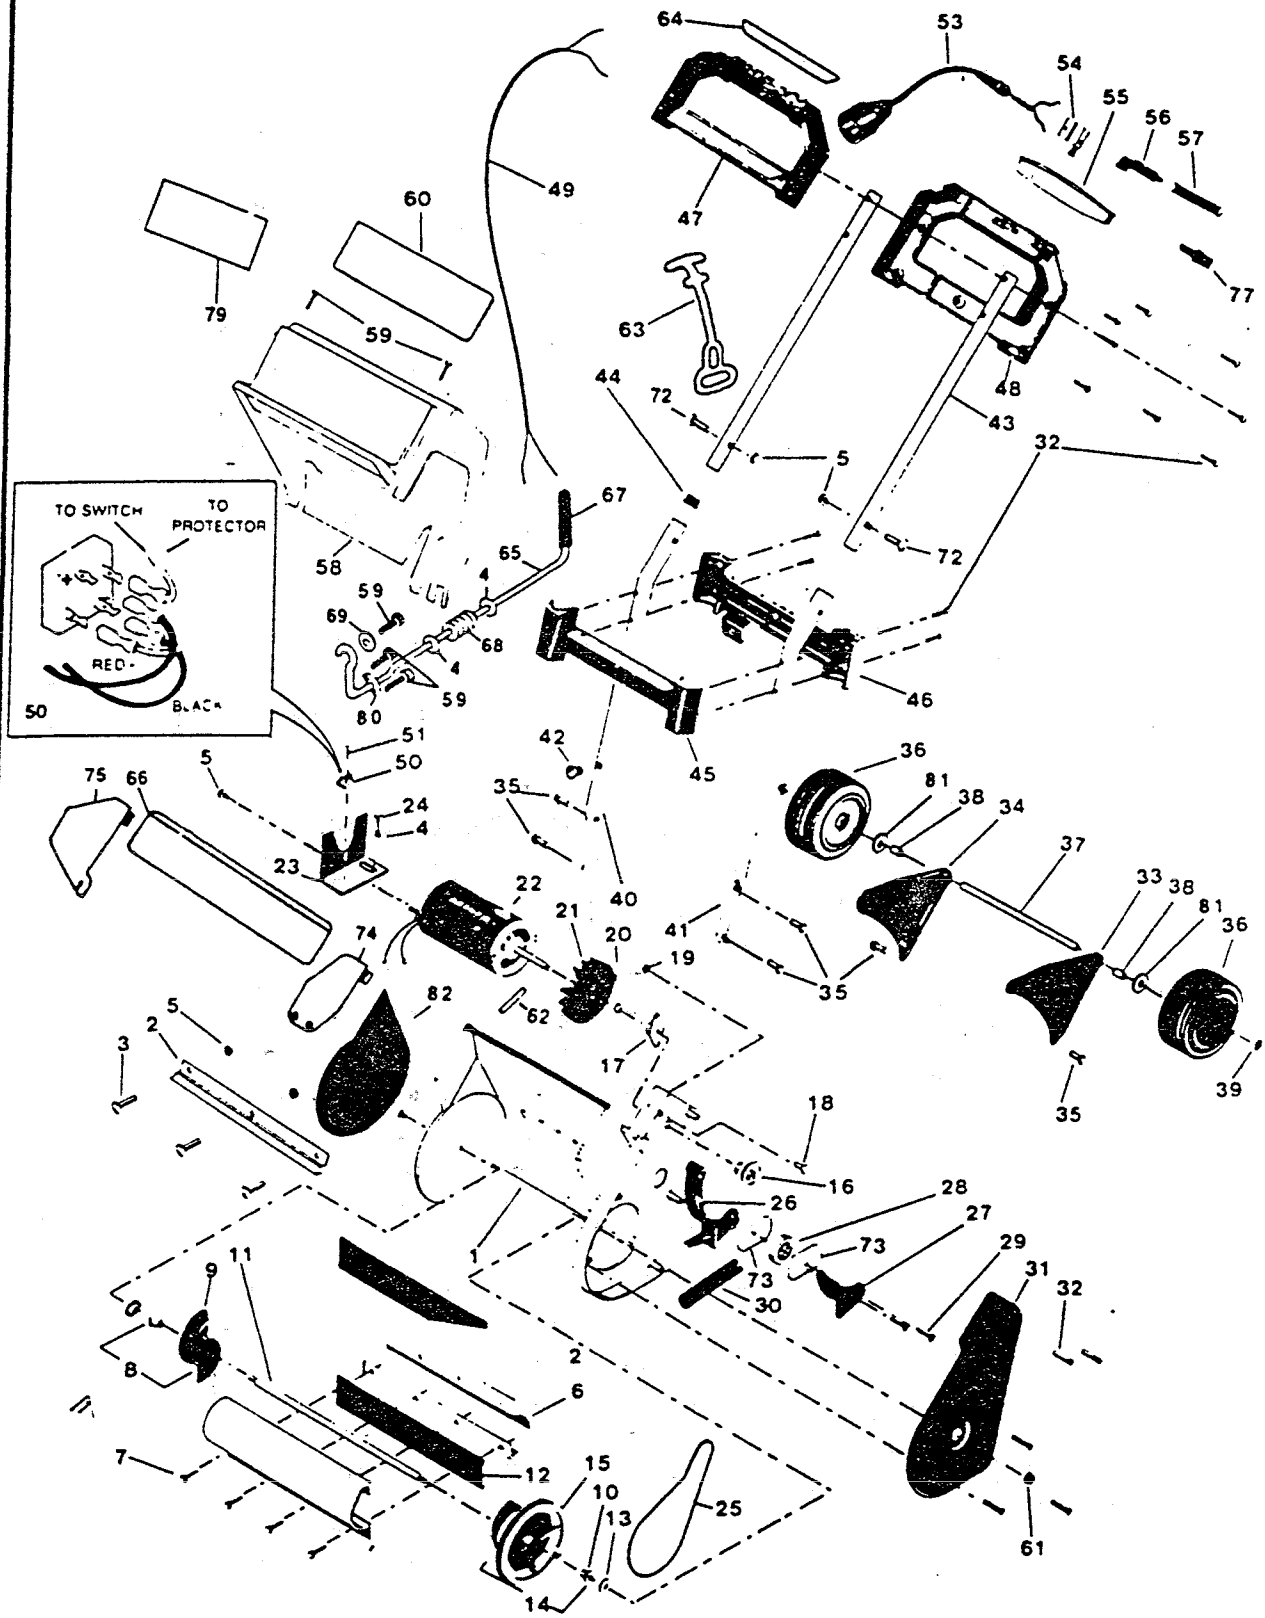

MODEL: AW15ELN - SCW15ELN  
15" ELECTRIC SNOWTHROWER

MODEL: AW15ELN - SCW15ELN  
15" ELECTRIC SNOWTHROWER

Key No.	Part No.	Description	Key No.	Part No.	Description
1	709536	Housing - Scoop	42	840025	Bushing - Heyco
2	672600	Scraper	43A	657239	Handle Tube (Upper) Silver
3	150011	Bolt - Carr 1/4 - 20 x 5/8	43B	657833	Handle Tube (Upper) Grey
4	460923	Washer - Flat	44	709537	Bushing Snap
5	715078	1/4 - 20 Flange Nut	45A	672709	Handle - Assist. (Cover Half) Black
6	672618	Segment - Drum	45B	673582	Handle - Assist. (Cover Half) Grey
7	156505	Screw # 10 - 24 x 3/4	46A	672717	Handle - Assist. (Bottom Half) black
8	672626	Assy - End Cap and Brg	46B	673608	Handle - Assist. (Bottom Half) Grey
9	672634	Cap - Drum End	47A	672725	Handle (Cover Half) Black
10	664177	Bearing - Bronze	47B	673624	Handle (Cover Half) Grey
11	664185	Shaft - Paddle	48A	672733	Handle (Bottom Half) Black
12	672642	Paddle	48B	673632	Handle (Bottom Half) Grey
13	156513	Washer - Flat	49	630202	Assy - Power Cord
14	672659	Assy - Pulley & Brg	50	630012	Rectifier
15	672667	Pulley - Driven	51	156547	Screw # 6 - 32 x 3/4
16	672675	Pulley - Drive	53	630228	Connecting Lead
17	664193	Bearing - Self Aligning	54	630236	Switch
18	715052	Screw 1/4 - 20 x 1/2	55	672741	Bar - Switch Actuator
19	715037	1/4 - 20 Keps Nut	56	672758	Interlock - Switch
20	311316	Washer - Thrust	57	664292	Spring - Switch Interlock
21	672683	Fan - Motor	58	672766	Shroud - Motor
22	610113	Motor	59	157586	Screw # 10 - 16 x 5/8
23	664201	Bracket - Motor Mtg	60	678755	Label - For Safe Operation
24	156521	Screw 1/4 - 14 x 3/4	61	151340	Nut 5/16 - 18 Flange
25	707919	Belt - Drive	62	314112	Roll Pin
26	664219	Arm - Idler	63	673566	Strain Relief - Cord
27	664227	Retainer - Idler Brg	64	679548	Label - Instruction
28	664235	Bearing - Idler	65	664300	Actuator Rod
29	156539	#8 x 5/8 Polyscrew	66	672774	Slider
30	664243	Spring - Idler	67	672782	Vinyl Tip
31	664250	Cover - Drive Housing	68	156695	Spring
32	152736	Screw # 8 - 18 x 3/4	69	156687	Washer
33	664268	Bracket - L.H. (Wheel)	72	157578	Bolt - Car 1/4 - 20 x 1 1/4
34	664276	Bracket - R.H. (Wheel)	73	664318	Belt Retainer
35	153007	1/4 - 20 x 1/2 Self Tapping Screw	74	672790	Outer Vane
36	041434	Wheel	75	672808	Inner Vane
37	664284	Axle - Wheel	77	672816	Key - Switch Interlock
38	469544	Spacer - Wheel	79	679555	Label Danger
39	153767	Retainer - Pushnut	80	665091	Base, Clamp
40A	657213	Handle Tube - R.H. (Lower) Silver	81	715185	5/16 Washer
40B	657817	Handle Tube - R.H. (Lower) Grey	82	673038	Cover R.H.
41A	657221	Handle Tube - L.H. (Lower) Silver		688804	Operating Manual
41B	657825	Handle Tube - L.H. (Lower) Grey			