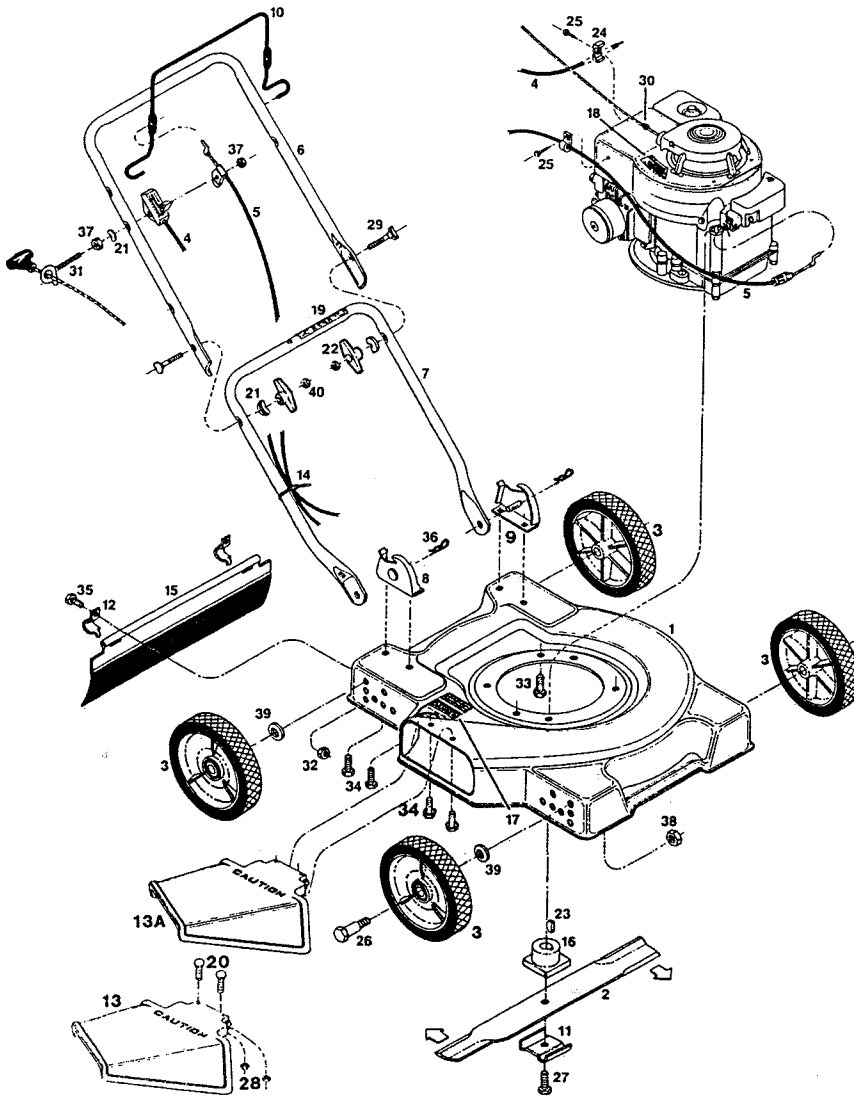

19" SIDE DISCHARGE ROTARY MOWER
MODEL: AW19-J
 Grass Catcher Model: GC6AA P/N 161018
 Repl. Bag: P/N 161158

ITEM NO.	PART NO.	DESCRIPTION
1	015818	Deck 19"
2	030023	Blade - 19" Flat
3	041533	Wheel 6-1/2" Plastic
	041012	Wheel 6" Plastic
4	051219	Control - Throttle Plastic
5	052142	Cable - Engine/Blade Control
6	071076	Handle - Upper
7	071563	Handle - Lower
8	107086	Handle Bracket - Right Hand
9	107094	Handle Bracket - Left Hand
10	109389	Bail - Engine/Blade Control
11	106336	Washer - Blade Adapter
12	106914	Clip - Trailing Shield
13	393595	Chute Deflector Assembly
13A	394619	Chute Deflector Assembly
14	110379	Cable Tie
15	111583	Trailing Shield
16	133231	Blade Adapter
17	144063	Decal - C.P.S.C. Danger
18	001461	Decal - Blade Warning
19	715557	Decal - Starting Instructions
20	150011	Bolt - Carriage 1/4-20 x 5/8
21	150201	Washer - Curved 5/16
22	150235	Wingnut 5/16-18
23	150276	Woodruff Key #6
24	150318	Cable Clamp
25	150623	Self Tap Screw #10 x 5/8
26	150060	Shoulder Bolt - Wheel
27	162024	Bolt-Blade 3/8-24 x 1-1/4 Gr. 8
28	715508	Locknut 1/4-20 Top
29	151928	Bolt - Curved Head 5/16-18 x 1-3/4
30	152074	Rope Stop
31	152629	Rope Guide
32	452318	Nut #10-24 Hx Nylon Insert
33	457168	Bolt - Hex Head Self Tap 3/8-16 x 7/8
34	457499	Bolt - Self Tap 1/4-20 x 5/8
35	458687	Bolt #10-24 x 1/2
36	715011	Hairpin Cotter
37	715037	Nut - Keps 1/4-20
38	451492	Locknut 3/8-16 Top Lock Flange
39	715607	Washer - Belleville