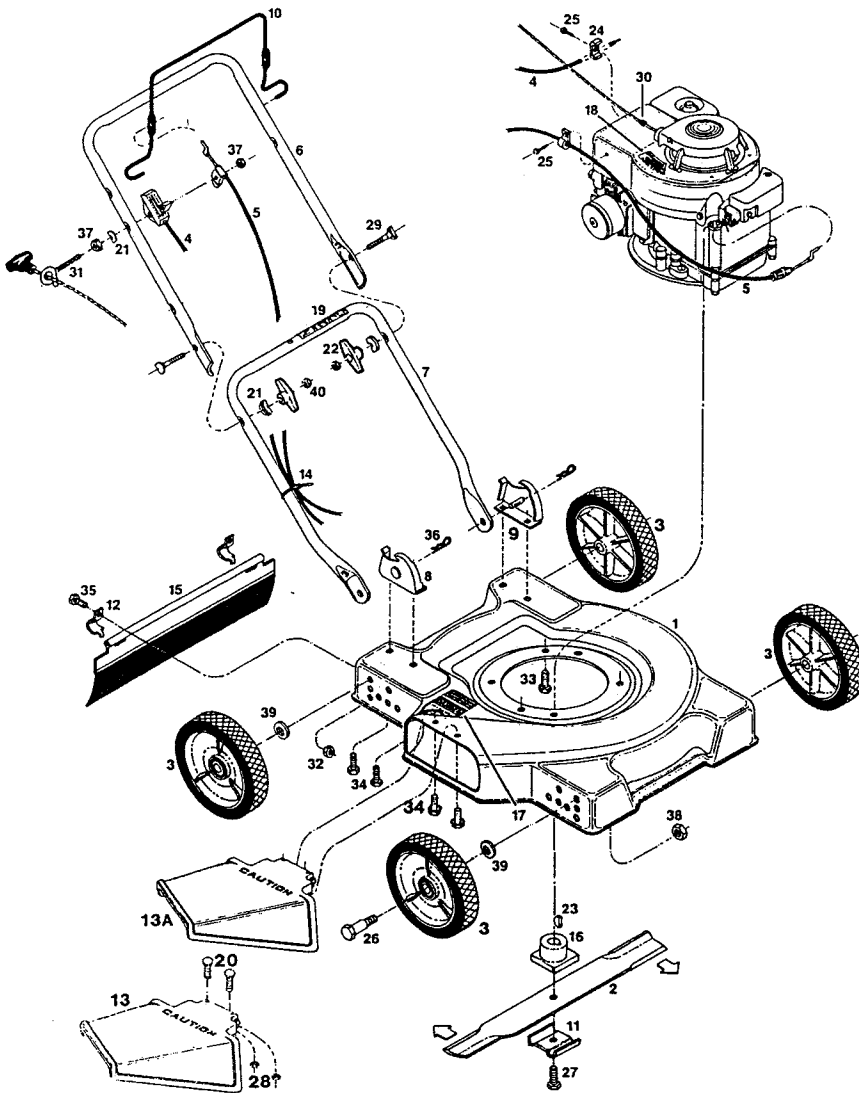

# 19" SIDE DISCHARGE ROTARY MOWER

MODEL: AW19-J

FUB19-J

Grass Catcher Model: GC6AA P/N 161018

Repl. Bag: P/N 161158

ITEM NO.	PART NO.	DESCRIPTION
1	015818	Deck 19"
2	030023	Blade - 19" Flat
3	041533	Wheel 6-1/2" Plastic
	041012	Wheel 6" Plastic
4	051219	Control - Throttle Plastic
5	052142	Cable - Engine/Blade Control
6	071076	Handle - Upper
7	071563	Handle - Lower
8	107086	Handle Bracket - Right Hand
9	107094	Handle Bracket - Left Hand
10	109389	Bail - Engine/Blade Control
11	106336	Washer - Blade Adapter
12	106914	Clip - Trailing Shield
13	393595	Chute Deflector Assembly
13A	394619	Chute Deflector Assembly
14	110379	Cable Tie
15	111583	Trailing Shield
16	133231	Blade Adapter
17	144063	Decal - C.P.S.C. Danger
18	001461	Decal - Blade Warning
19	715557	Decal - Starting Instructions
20	150011	Bolt - Carriage 1/4-20 x 5/8
21	150201	Washer - Curved 5/16
22	150235	Wingnut 5/16-18
23	150276	Woodruff Key #6
24	150318	Cable Clamp
25	150623	Self Tap Screw #10 x 5/8
26	150060	Shoulder Bolt - Wheel
27	162024	Bolt-Blade 3/8-24 x 1-1/4 Gr. 8
28	715508	Locknut 1/4-20 Top
29	151928	Bolt - Curved Head 5/16-18 x 1-3/4
30	152074	Rope Stop
31	152629	Rope Guide
32	452318	Nut #10-24 Hx Nylon Insert
33	457168	Bolt - Hex Head Self Tap 3/8-16 x 7/8
34	457499	Bolt - Self Tap 1/4-20 x 5/8
35	458687	Bolt #10-24 x 1/2
36	715011	Hairpin Cotter
37	715037	Nut - Keps 1/4-20
38	451492	Locknut 3/8-16 Top Lock Flange
39	715607	Washer - Belleville