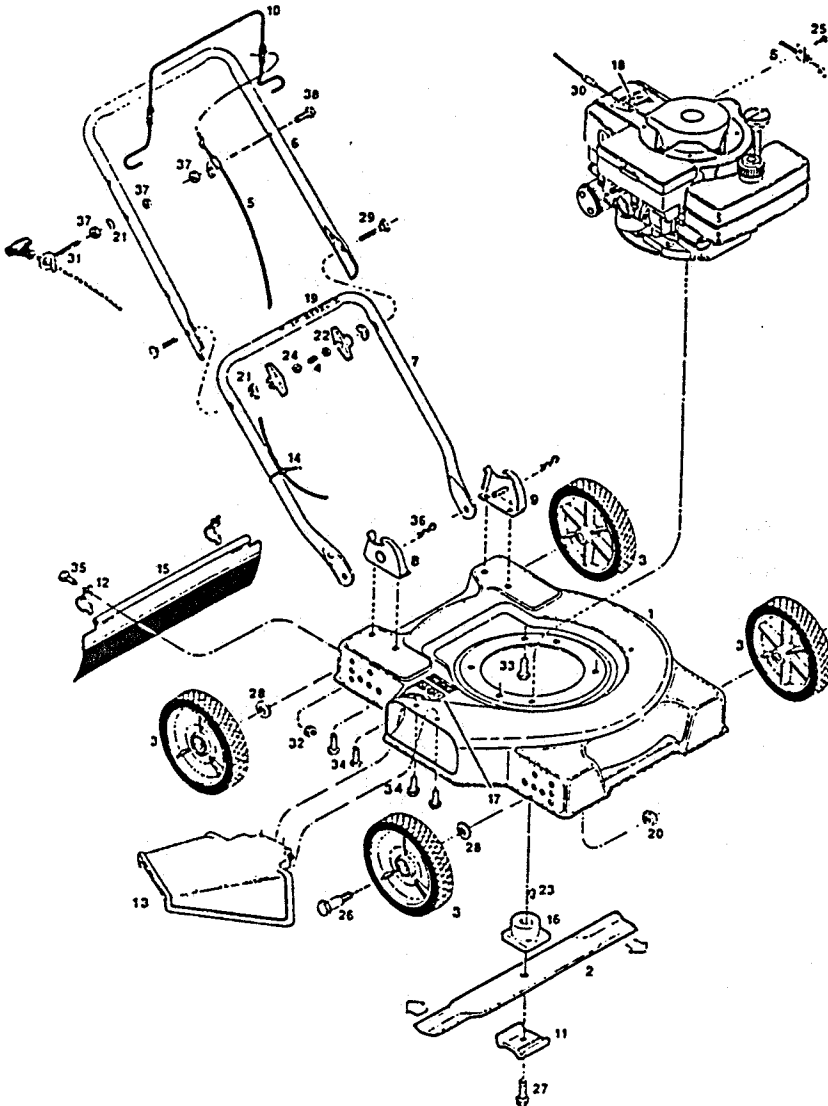

**MODEL: AW19TAL**  
**19" CUT SIDE-DISCHARGE ROTARY MOWER**  
 Use Grass Catcher Model: GC6AA  
 Grass Catcher: P/N 161018  
 Repl. Bag: P/N 161158

ITEM NO.	PART NO.	DESCRIPTION
1	022269	Deck 19"
2	030023	Blade - 19" Flat
3	041533	Wheel 6-1/2" Plastic
	041012	Wheel 6" Plastic
	041863	Wheel 7" Steel
	043000	Wheel 7" Plastic
4	110064	Cap - Plastic
5	053042	Cable - Engine/Blade Control
6	073551	Handle - Upper
7	071563	Handle - Lower
8	092601	Handle Bracket - Right Hand
9	092619	Handle Bracket - Left Hand
10	104687	Bail - Engine/Blade Control
11	106336	Washer - Blade Adapter
12	106914	Clip - Trailing Shield
13	394619	Chute Deflector Assembly
14	110379	Cable Tie
15	114389	Trailing Shield
16	133231	Blade Adapter
17	144063	Decal - C.P.S.C. Danger
18	001206	Decal - Blade Warning
19	715557	Decal - Starting Instructions
20	156406	Locknut 3/8-16 Lock Flange
21	150201	Washer - Curved 5/16
22	113589	Wing Knob
23	150276	Woodruff Key #6
24	310045	Nut - 5/16-18 Hex
25	150623	Self Tap Screw #10 x 5/8
26	150060	Shoulder Bolt - Wheel
	150730	Shoulder Bolt - Wheel 7" Steel Only
27	162024	Bolt-Blade 3/8-24 x 1-1/4 Gr. 8
28	715607	Washer - Belleville
29	151936	Bolt - Curved Head 5/16-18 x 2-1/4
30	152074	Rope Stop
31	152371	Rope Guide
32	452318	Nut #10-24 Hx Nylon Insert
33	457168	Bolt - Hex Head Self Tap 3/8-16 x 7/8
34	457499	Bolt - Self Tap 1/4-20 x 5/8
35	458687	Bolt #10-24 x 1/2
36	715011	Hairpin Cotter
37	715037	Nut - Keps 1/4-20
38	153874	Bolt - 1/4-20 x 2-1/4

- When servicing this unit use only genuine General Power OEM replacement parts that are specifically designed and engineered for this particular model.
- Do not operate unit unless all parts are properly attached and in good working order.
- Parts are right or left hand as viewed from the operator's position.
- Specifications are subject to change without notice.