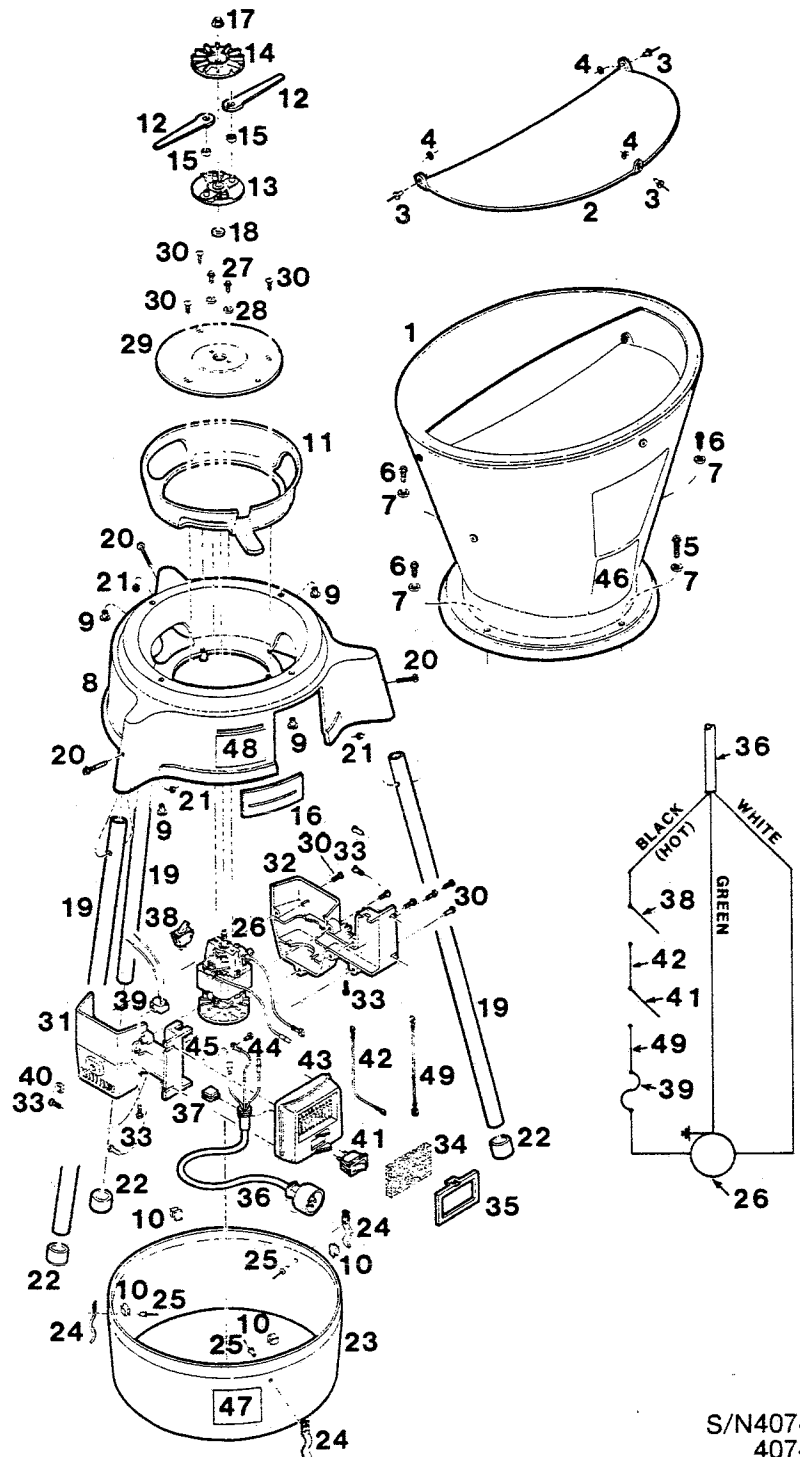

# PARTS LIST ELECTRIC LEAF MULCHER

Index No.	Part No.	Description
1	402925	Hopper-Plastic w/Baffle (Includes next 3 parts)
2	400770	Baffle Hopper
3	764217	Rivet-Pop 1/8 x 3/8
4	462051	Washer-Flat
5	381129	Screw-Hex Flange 1/4-20 x 1-3/8
6	381145	Screw-Hex Flange 1/4-20 x 3/4
7	158956	Washer-Flat 1/4
8	713735	Base-Plastic w/Threaded Inserts
9	381137	Insert-Threaded 1/4-20
10	381285	Clip-Retainer
11	400572	Bowl-Mulcher w/Lever
12	402289	Blade-Cutting (Plastic)
13	402321	Hub-Blades w/Pins, Lower
14	402263	Hub-Blade Retaining, and Fan
15	401810	Bushing - blades
16	401836	Strip-Rubber, Mulcher Lever
17	157610	Nut-Hex Lock 5/16-18 Flange
18	400705	Washer-Threaded 5/16-18
19	400762	Leg-Mulcher
20	459370	Screw-Slotted #10-24 x 1-1/2
21	452318	Nut-Hex #10-24 Nylok
22	400374	Tip-Leg Bottom
23	402958	Skirt-Plastic w/Bag Clips
24	401950	Clip-Bag Retainer
25	715276	Rivet-Pop
26	400481	Motor-Electric
27	150326	Screw-Hex Slotted #10-24 x 1/2
28	381376	Washer-Lock 3/16 Int Tooth
29	400564	Plate-Motor Mount
30	381384	Screw-Phillips Hd #10 x 3/4
31	401851	Housing-Motor LH w/opening
32	401869	Housing-Motor RH
33	381210	Screw-Plastite #10 x 3/4
34	400499	Filter-Air
35	400812	Retainer-Filter
36	403931	Cord-Electric w/Plug
37	400838	Retainer-Cord
38	400523	Switch-Safety Interlock
39	400531	Circuit Breaker
40	159251	Nut-Circuit Breaker 7/16-32
41	400515	Switch-Power On/Off
42	400853	Wire-Black 8"
43	403808	Housing-Switch and Filter
44	381301	Screw-Slotted #6-32 x 3/8
45	462226	Washer-Lock #6 Int Tooth
46	400663	Decal-Warning
47	403915	Decal-Warning bi-lingual
48	401117	Decal-Instructions
49	403980	Wire-yellow 5-1/2"
--	400069	Goggles
--	402677	Kit-Blades (6) & Bushings (3)

**WARNING**

THOROUGHLY READ OPERATOR'S MANUAL AND COMPLETELY ASSEMBLE ALL LOOSE PARTS BEFORE OPERATING MULCHER

S/N407450  
407451  
407452  
P/L 403956  
402974  
O/M 404988  
404285