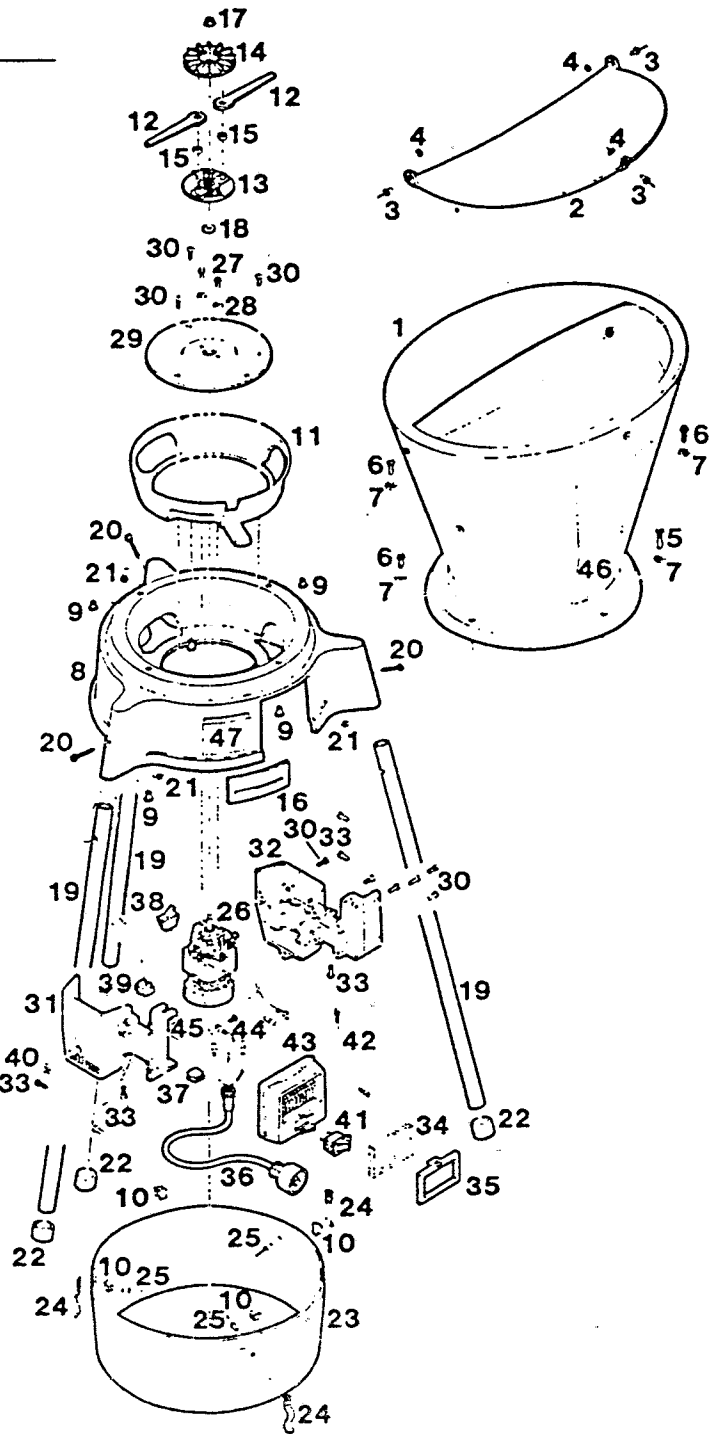

**MODEL: AWLSL
ELECTRIC LEAF MULCHER**

Index No.	Part No.	Description
1	402925	Hopper-Plastic w/Baffle (Includes next 3 parts)
2	400770	Baffle Hopper
3	764217	Rivet-Pop 1/8 x 3/8
4	462051	Washer-Flat
5	381129	Screw-Hex Flange 1/4-20 x 1-3/8
6	381145	Screw-Hex Flange 1/4-20 x 3/4
7	158956	Washer-Flat 1/4
8	713735	Base-Plastic w/Threaded Inserts
9	381137	Insert-Threaded 1/4-20
10	381285	Clip-Retainer
11	400572	Bowl-Mulcher w/Lever
12	402289	Blade-Cutting (Plastic)
13	402321	Hub-Blades w/Pins, Lower
14	402263	Hub-Blade Retaining, and Fan
15	401810	Bushing - blades
16	401836	Strip-Rubber, Mulcher Lever
17	157610	Nut-Hex #10-24 Flange
18	400705	Washer-Threaded 5/16-18
19	400762	Leg-Mulcher
20	459370	Screw-Slotted #10-24 x 1-1/2
21	452318	Nut-Hex #10-24 Nylok
22	400374	Tip-Leg Bottom
23	402958	Skirt-Plastic w/Bag Clips
24	401950	Clip-Bag Retainer
25	715276	Rivet-Pop
26	400481	Motor-Electric
27	150326	Screw-Hex Slotted #10-24 x 1
28	381376	Washer-Lock 3/16 Int Tooth
29	400564	Plate-Motor Mount
30	381384	Screw-Phillips Hd #10 x 3/4
31	401851	Housing-Motor LH w/opening
32	401869	Housing-Motor RH
33	381210	Screw-Plastite #10 x 3/4
34	400499	Filter-Air
35	400812	Retainer-Filter
36	400549	Cord-Electric w/Plug
37	400838	Retainer-Cord
38	400523	Switch-Safety Interlock
39	400531	Circuit Breaker
40	159251	Nut-Circuit Breaker 7/16-32
41	400515	Switch-Power On/Off
42	400853	Wire-Lead
43	400507	Housing-Switch and Filter
44	381301	Screw-Slotted #6-32 x 3/8
45	462226	Washer-Lock #6 Int Tooth
46	400663	Decal-Warning
47	401604	Decal-Instructions
--	401117	Decal-Instructions
--	400069	Goggles
--	402677	Kit-Blades (6) & Bushings (3)