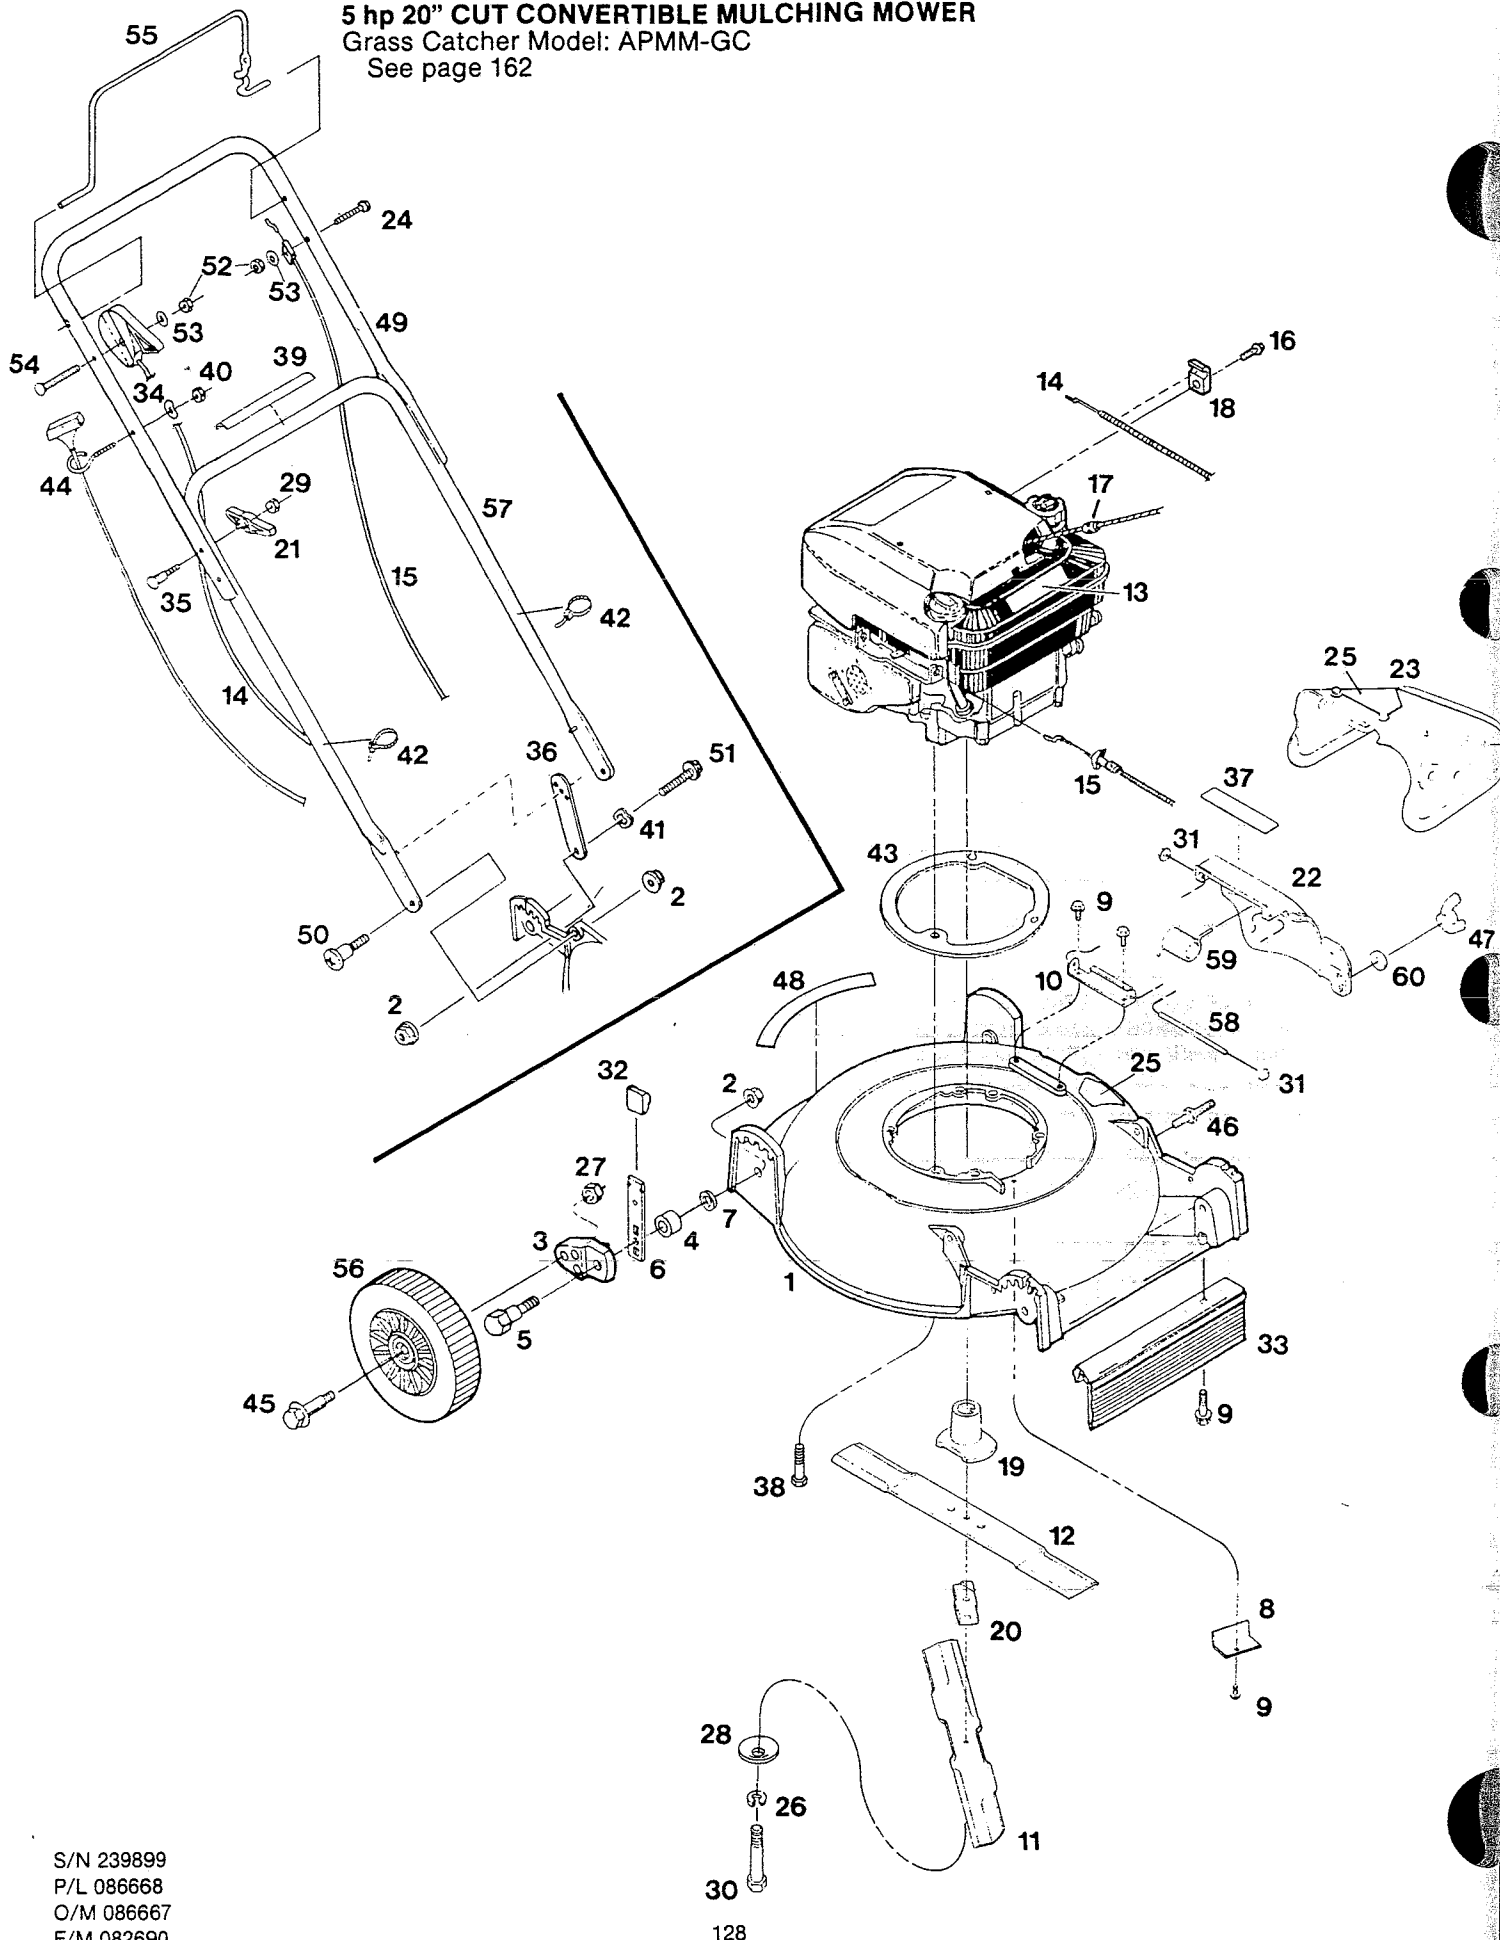

MODEL: AWPCM20/5M
5 hp 20" CUT CONVERTIBLE MULCHING MOWER
Grass Catcher Model: APMM-GC
See page 162

S/N 239899
P/L 086668
O/M 086667
E/M 082690

MODEL: AWPCM20/5M
5 hp 20" CUT CONVERTIBLE MULCHING MOWER
Grass Catcher Model: APMM-GC
See page 162

INDEX NO.	PART NO.	DESCRIPTION	INDEX NO.	PART NO.	DESCRIPTION
1	094913	Deck - 20" red	31	452128	Nut - 1/4 push-on
2	159236	Nut - 5/16" flg. lock	32	579717	Plastic tip - height adjuster
3	031455	Wheel arm	33	579730	Trailing shield - plastic
4	581274	Spacer - wheel	34	580335	Washer - 1/4" curved
5	581490	Bolt - height adjuster	35	581463	Bolt - handle 5/16-18 x 2-1/4
6	588452	Setting lever assembly L.H.	36	095176	Handle support
	588451	Setting lever assembly R.H.	37	799505	Decal - mulch cover danger
7	715185	Washer - flat 5/16"	38	382881	Bolt - 3/8-16 x 1-3/4" hex
8	589328	Cover - belt	39	799599	Decal - starting instructions
9	583021	Screw - 1/4-20 x 3/4" hex tap	40	583166	Nut - 1/4-20 lock
10	095003	Bracket - hinge	41	583302	Washer - 5/16" wave
11	031420	Blade - 20"	42	587059	Cable tie
12	031421	Blade - recut 20"	43	588984	Engine ring
13	009415	Decal - blade warning	44	587287	Eyebolt - 1/4-20
14	052951	Control - throttle w/cable	45	382889	Bolt - wheel
15	053083	Cable - engine/blade control	46	587992	Stud - 1/4-20 x 3/4"
16	166640	Screw - #10-16 x 5/8" tap	47	587998	Nut - 1/4-20 wing
17	152074	Rope stop	48	799562	Decal - logo
18	157552	Cable clamp	49	588434	Handle - upper
19	095217	Adapter - blade with key	50	588491	Bolt - handle mtg.
20	094911	Spacer - blade	51	588499	Bolt - handle supt.
21	113589	Wing nut - plastic	52	310052	Nut - 1/4-20 hex
22	115329	Cover - mulch 20"	53	588515	Washer - 1/4" star
23	115360	Chute deflector assembly	54	588161	Screw - 1/4-20 x 2" truss hd.
24	588519	Screw - 1/4-20 x 1-1/2" truss hd.	55	588612	Bail - engine/blade control
25	144063	Decal - CPSC danger	56	588697	Wheel - 8" push
26	156919	Washer - 3/8" lock H.D.	57	588807	Handle - lower
27	715391	Nut - 3/8-16 hex	58	604081	Hinge rod
28	164681	Washer - 3/8" conical	59	604082	Spring - mulch cover
29	310045	Nut - 5/16-18 hex	60	615690	Washer - 1/4" flat
30	382846	Bolt - 3/8-24 x 3-1/2" HHCS Gr. 8			

S/N 239899
P/L 086668
O/M 086667
E/M 082690