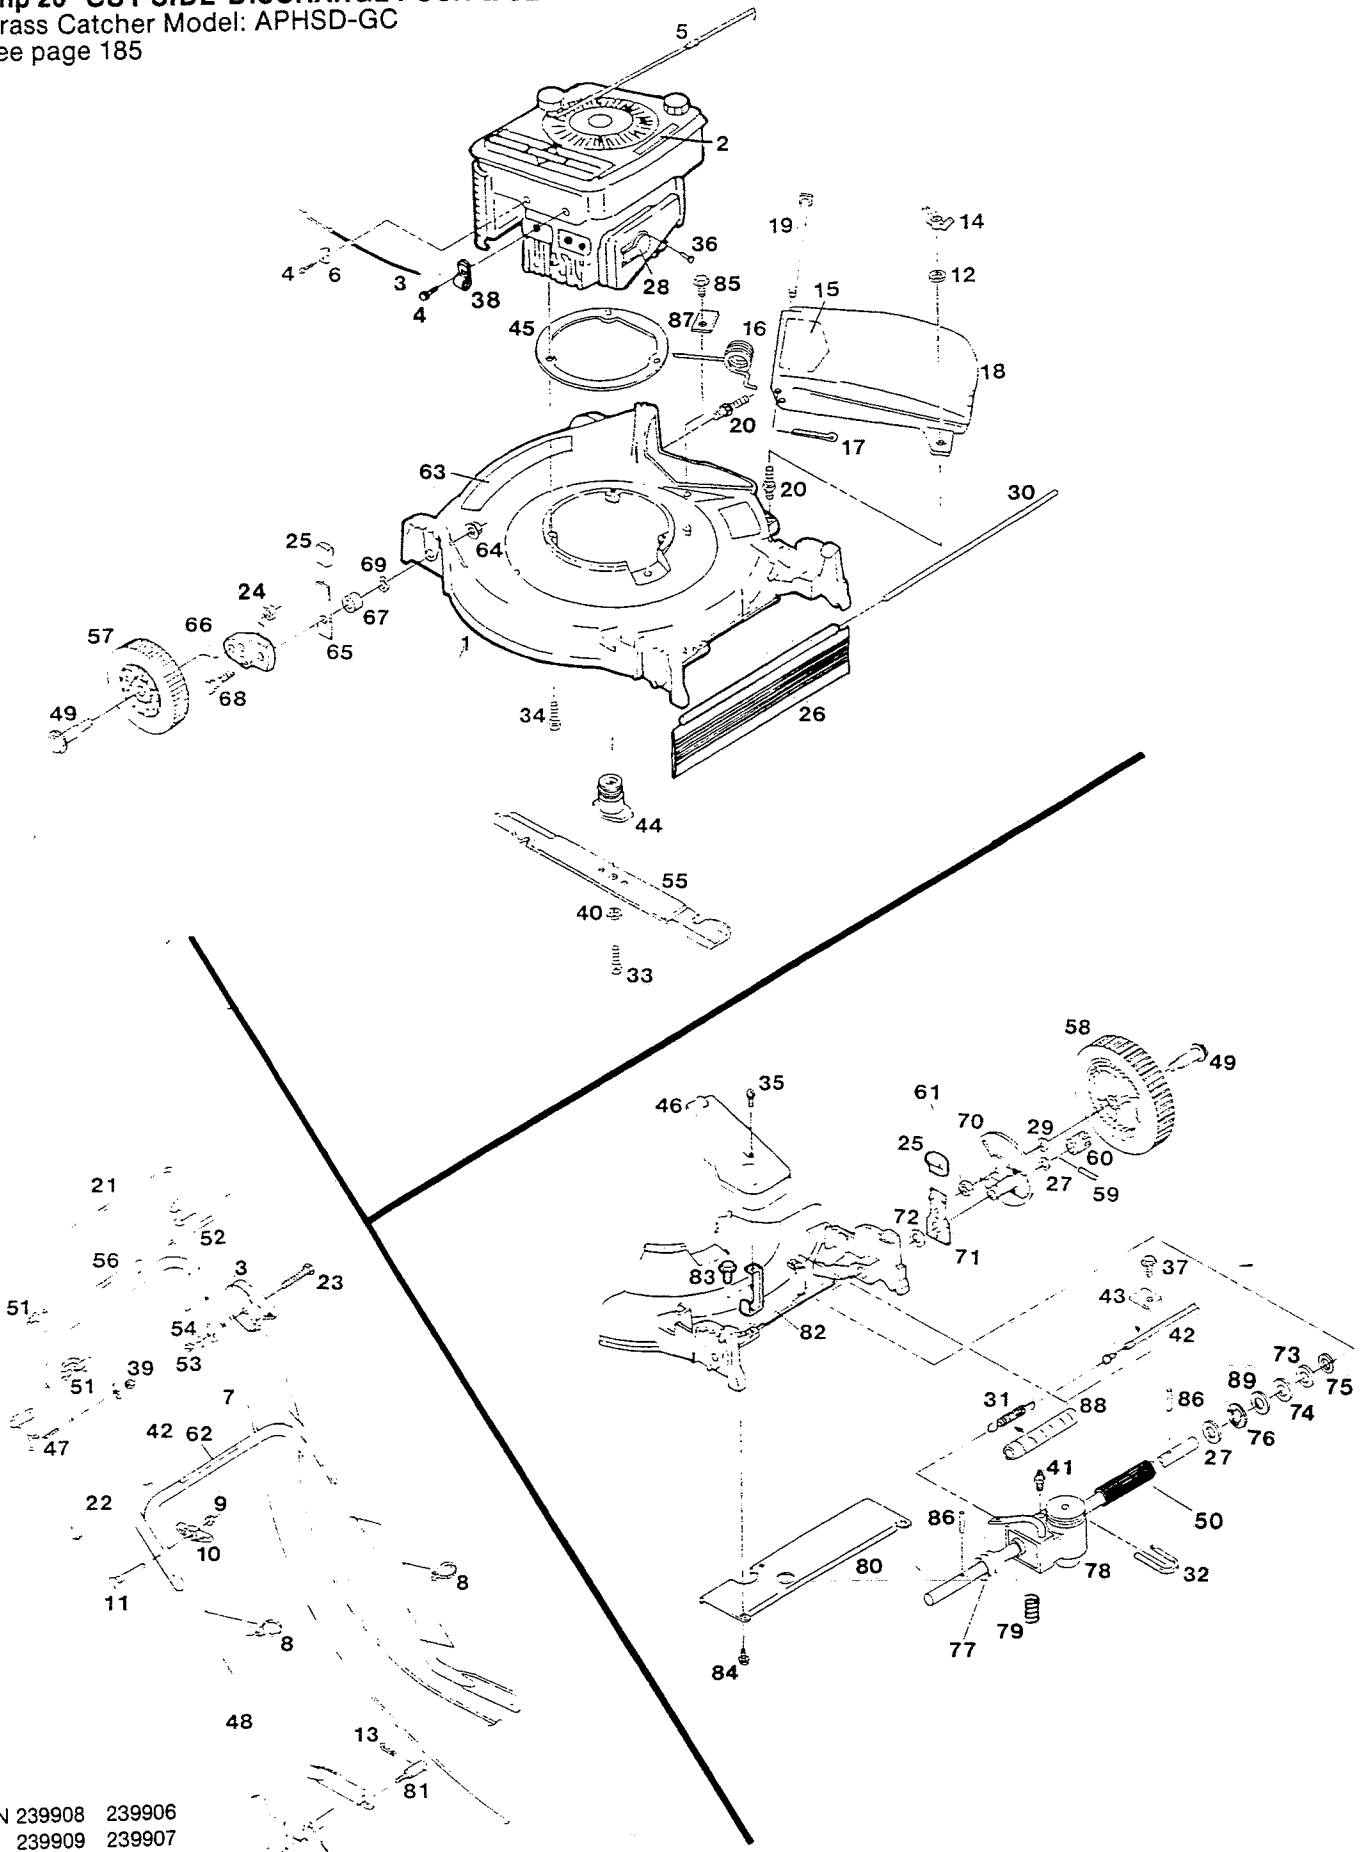

**MODEL: AWPSD20/4M - AWPSD20P/4M - CAPSD20/4M - CAPSD20P/4M**  
**4 hp 20" CUT SIDE-DISCHARGE PUSH & SELF-PROPELLED MOWER**  
 Grass Catcher Model: APHSD-GC  
 See page 185

S/N 239908 239906  
 239909 239907  
 082677 083675  
 P/L 082678 082676  
 O/M 086765 082573  
 E/M 082761 082761