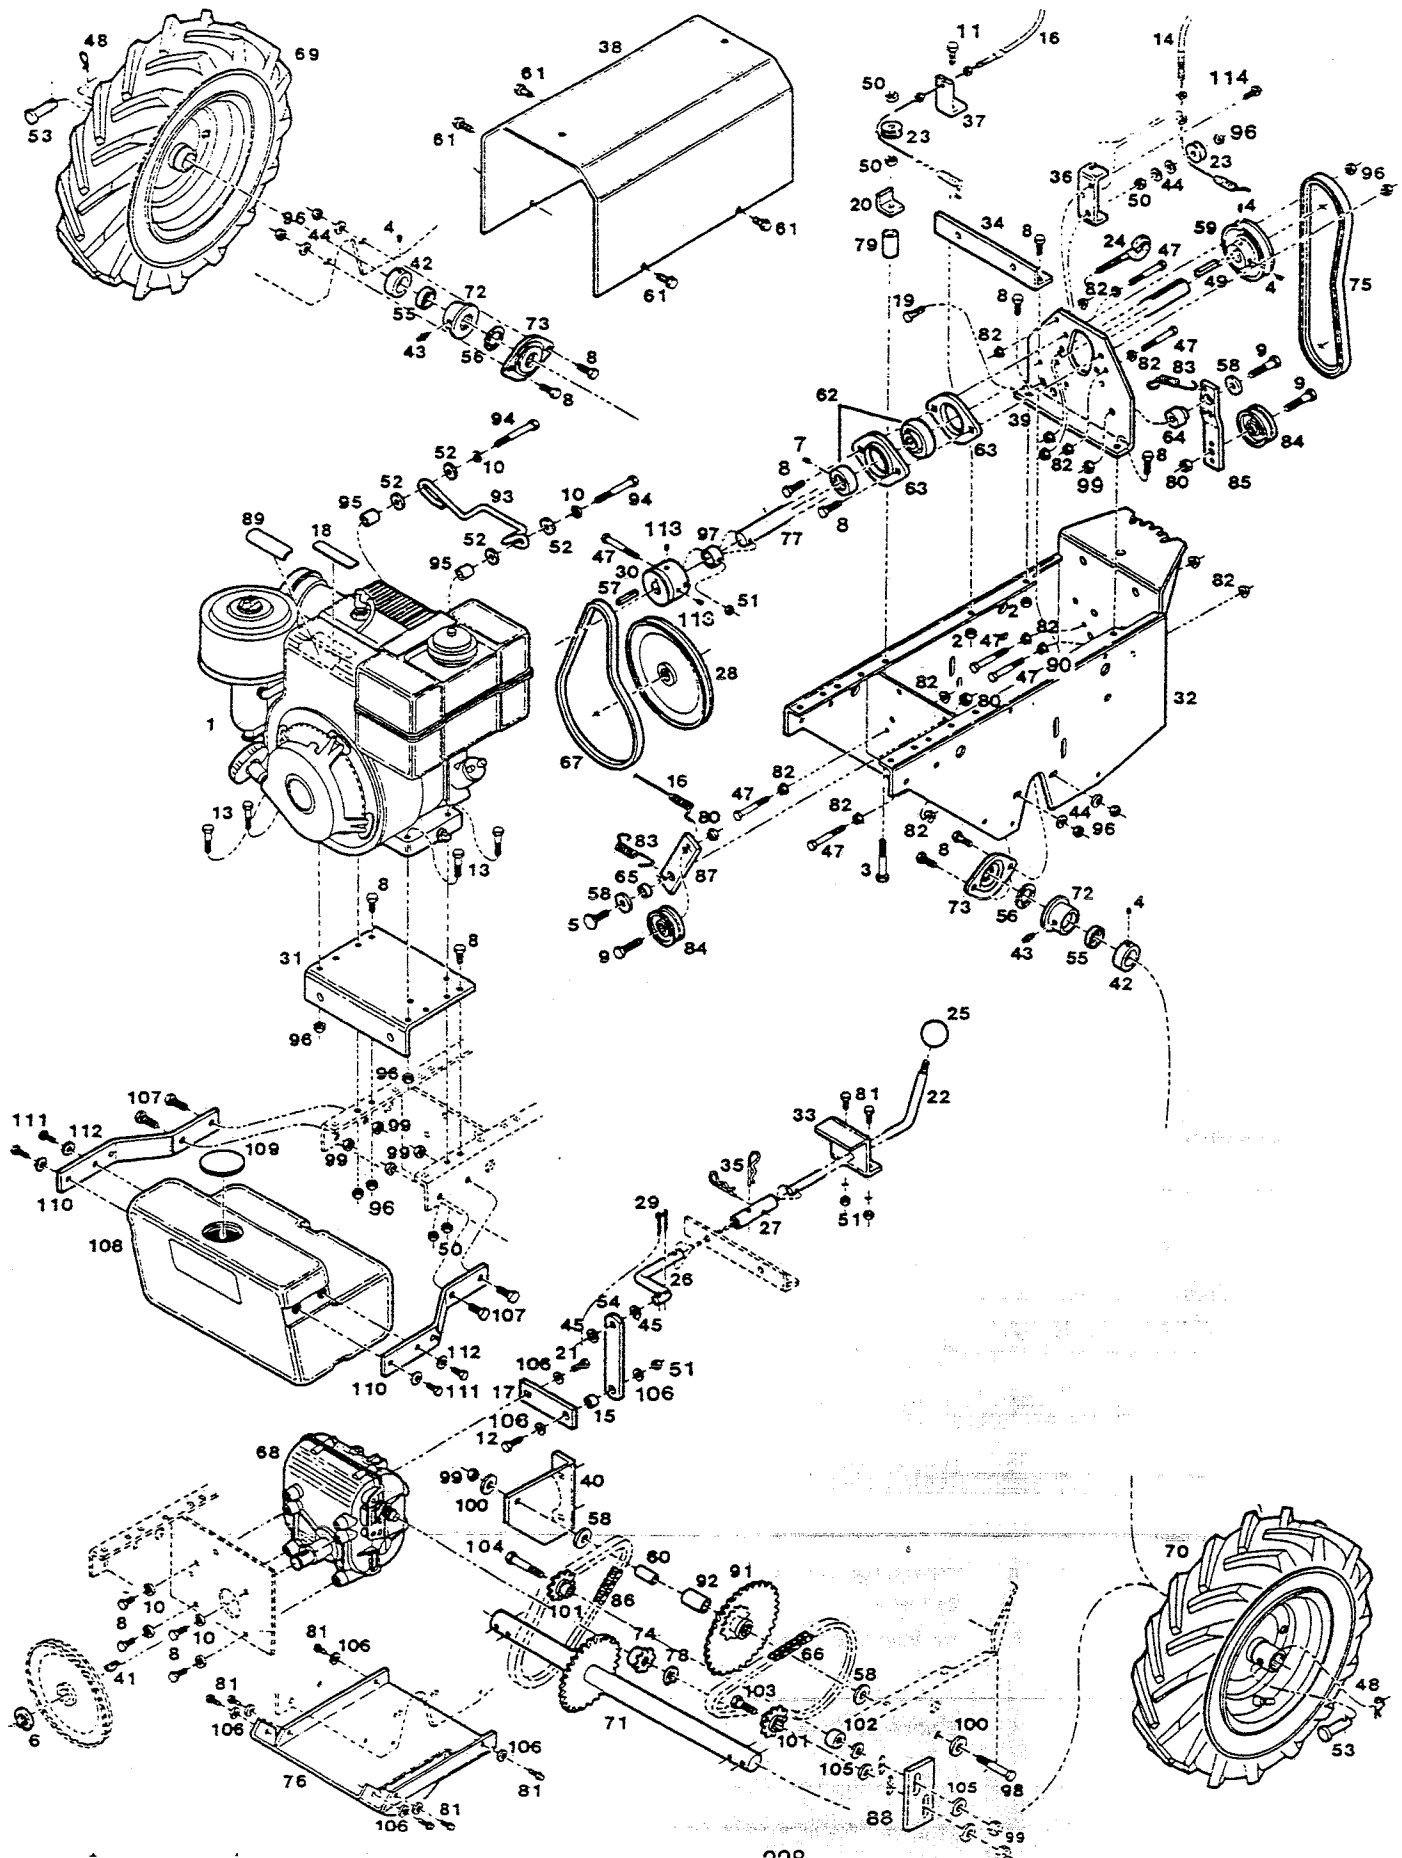

MODELS: AWT48-N ART48-N JART8-N

PARTS LIST—8 H.P. TILLER

Index No.	Part No.	Description	Index No.	Part No.	Description
1	*	Engine - 8 H.P.	61	617514	Bolt - hex self tap 5/16-18 x 5/8
2	157610	Nut - hex lock 5/16-18 flange	62	617795	Bearing - drive shaft
3	623439	Bolt - hex 5/16-18 x 2-1/2	63	617811	Flange - bearing retainer
4	315093	Set screw 5/16-18 x 1/4	64	617878	Bushing - pilot, idler arm
5	154369	Bolt - hex shoulder 3/8-16 x 1-1/4	65	617886	Bushing - idler arm
6	170035	Ring - retaining	66	584144	Chain - drive 54 links
7	157305	Set screw 1/4-20 x 1/4	67	136028	Belt - wheel drive
8	450346	Bolt - hex 5/16-18 x 3/4	68	171447**	Transmission - wheel drive (Tecumseh/Peerless Model 700-033) Includes 74 and 78
9	159020	Bolt - hex 3/8-16 x 1-1/2	69	558858	Wheel - drive, w/tire RH
10	311118	Washer - split lock 5/16	70	558866	Wheel - drive, w/tire LH
11	152108	Bolt - hex 5/16-18 x 1	71	591800	Axle - drive wheels w/sprocket
12	158972	Bolt - hex 1/4-20 x 1	72	584227	Bearing - axle
13	460311	Bolt - hex 5/16-18 x 1-3/4	73	558023	Flange - bearing retainer
14	530493	Cable - engaging, tine drive	74	620021	Sprocket - axle drive
15	467829	Bushing - arm	75	584425	Belt - tine drive
16	530501	Cable - engaging, ground drive	76	552836	Shield - dirt
17	558189	Lever - shift on transmission	77	623181	Shaft - drive, tiller tines
18	402016	Decal - Place Free Hand Here	78	620807	Ring - retaining
19	380402	Bolt - hex 5/16-18 x 1 1/2	79	156489	Spacer - bracket
20	555318	Bracket - angle	80	624908	Nut - hex lock 3/8-16
21	616144	Bolt - hex 1/4-28 x 1/2	81	158089	Screw - hex self tap 1/4-20 x 1/2
22	098897	Lever - shift	82	715078	Nut - hex 1/4-20 whiz flange
23	112177	Roller - cable	83	584383	Spring - idler
24	555359	Guide - cable	84	170530	Pulley - idler
25	616359	Knob - shift lever	85	557579	Arm - tine idler
26	557512	Rod - shift	86	584151	Chain - drive 48 links
27	557520	Connector - shift rod/lever	87	558254	Arm - drive idler
28	098863	Pulley - wheel drive transmission	88	576025	Plate-Idler back-up
29	317016	Pin - cotter	89	551846	Decal - CAUTION Disengage
30	098889	Pulley - drive, on engine	90	155242	Nut-hex jam 1/4-20
31	014639	Plate - engine mount	91	434829	Sprocket - idler
32	576330	Frame - chassis	92	423624	Bearing - sprocket
33	558247	Guide - shift lever	93	557553	Keeper - belt, engine
34	558163	Bracket - shift rod	94	158154	Bolt - hex 5/16-18 x 2-3/4
35	317040	Hairpin Cotter	95	469544	Spacer - belt keeper
36	558148	Support - cable	96	715490	Nut - hex top lock 5/16-18
37	558155	Bracket - cable	97	557405	Spacer - engine pulley
38	014647	Cover - belts and pulleys	98	456780	Bolt - hex 3/8-16 x 2-1/2
39	575670	Support - rear bearing	99	715086	Nut - hex lock 3/8-16
40	575183	Bracket - idler sprocket	100	715417	Washer 3/8 SAE
41	615534	Key - woodruff #9	101	584433	Sprocket - idler
42	557447	Collar - axle	102	158394	Spacer - upper sprocket
43	624890	Fitting - lubrication	103	159046	Bolt - hex 3/8-16 x 1 3/4
44	715185	Washer - flat 5/16	104	616003	Bolt - hex 3/8-16 x 2-3/8
45	159921	Washer - flat 3/8	105	156877	Washer - flat 3/8
46	615831	Bolt - hex 5/16-18 x 1-1/4	106	615690	Washer - flat 1/4
47	616094	Bolt - hex 1/4-20 x 2-1/2	107	715326	Bolt - hex 3/8-16 x 1
48	715011	Hairpin cotter	108	592543	Tank - front weight
49	382184	Key - square 3/16 x 1-3/8	109	584417	Cap - weight tank
50	616342	Nut - hex lock 5/16-18	110	575340	Bracket - weight tank
51	715508	Nut - hex lock 1/4-20	111	159004	Screw - hex 1/4-20 x 3/4
52	616508	Washer - flat	112	461715	Washer - ext tooth lock
53	616532	Pin - clevis	113	159608	Set screw 5/16-18 x 7/16
54	558171	Link - shifter	114	450858	Screw-hex self tap 1/4-20 x 3/4
55	616565	Seal - dust			
56	584110	Seal - felt ring			
57	616284	Key - square 1/4 x 2			
58	616854	Washer - flat 3/8 special			
59	616870	Pulley - drive, tine transmission			
60	432971	Sleeve - sprocket bearing			