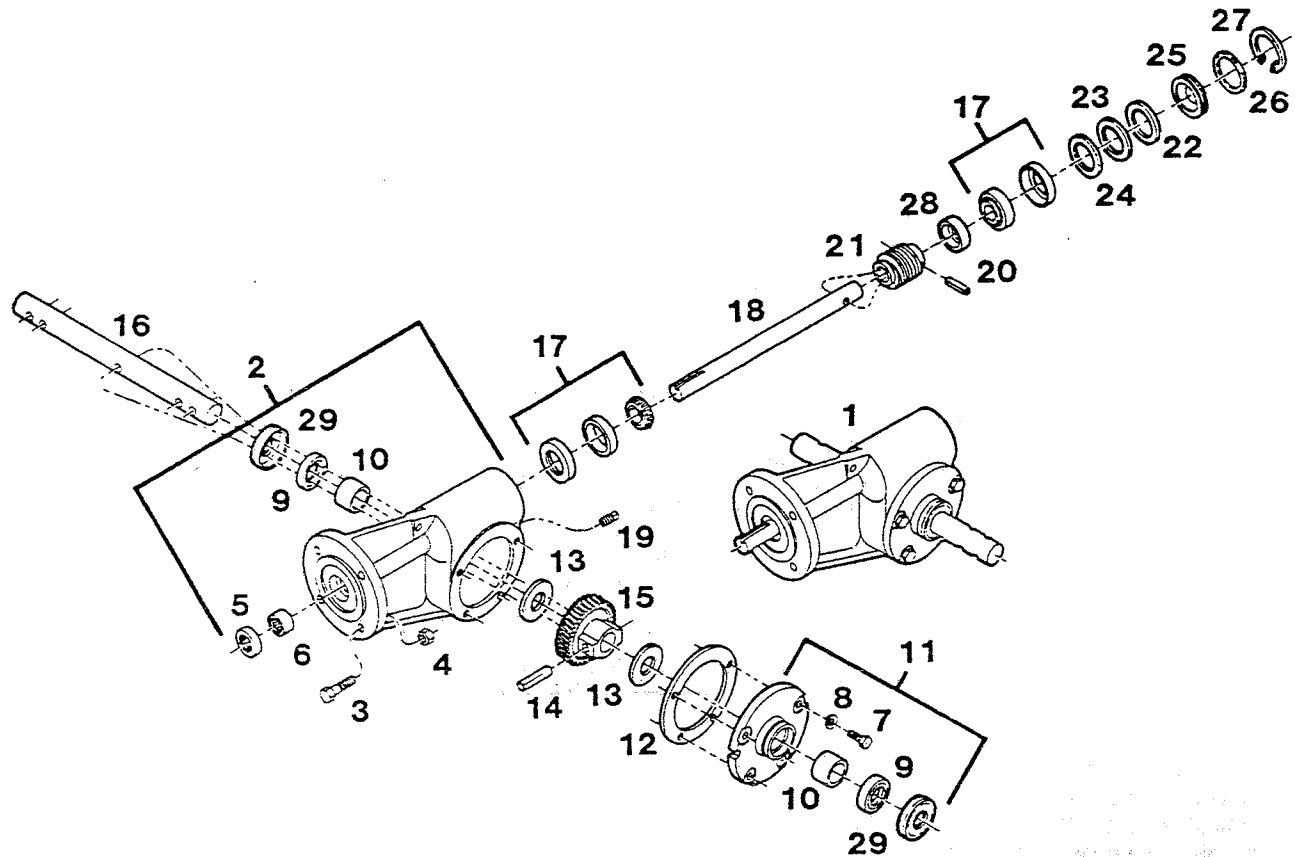

S/N 522474-522493-522492
O/M 542190

PARTS LIST—TINE DRIVE TRANSMISSION

Index No.	Part No.	Description
1	592022	Transmission assembly
2	592378	Case-transmission w/bmgs & seals (includes one each of 5, 6, 9, 10 & 29)
3	159020	Bolt - hex 3/8-16 x 1-1/2
4	715086	Nut-hex lock 3/8-16
5	616383	Seal-oil, worm shaft
6	616524	Bearing-needle worm shaft
7	617019	Bolt - hex 5/16-18 x 7/8
8	311118	Washer-split lock 5/16
9	616391	Seal-oil, axle
10	617241	Bearing-needle, axle
11	592386	Cover-side w/ bmg & seals (includes one each of 9, 10 and 29)
12	617035	Gasket-cover
13	616417	Washer-thrust
14	616466	Pin-worm gear
15	624452	Gear-worm
16	617845	Axle-tine
17	545582	Bearing-worm shaft
18	617084	Shaft-worm
19	615500	Plug-pipe
	616912	Plug-breather
20	155515	Pin-roll 1/4 x 1-1/8
21	624429	Worm-drive
22	621334	Shim .003 (as required)
23	621342	Shim .005 (as required)
24	622506	Shim .020 (as required)
25	616433	Plug-seal
26	616441	O-ring
27	616425	Ring-retainer
28	623504	Collar-worm
29	762245	Cover-hub seal