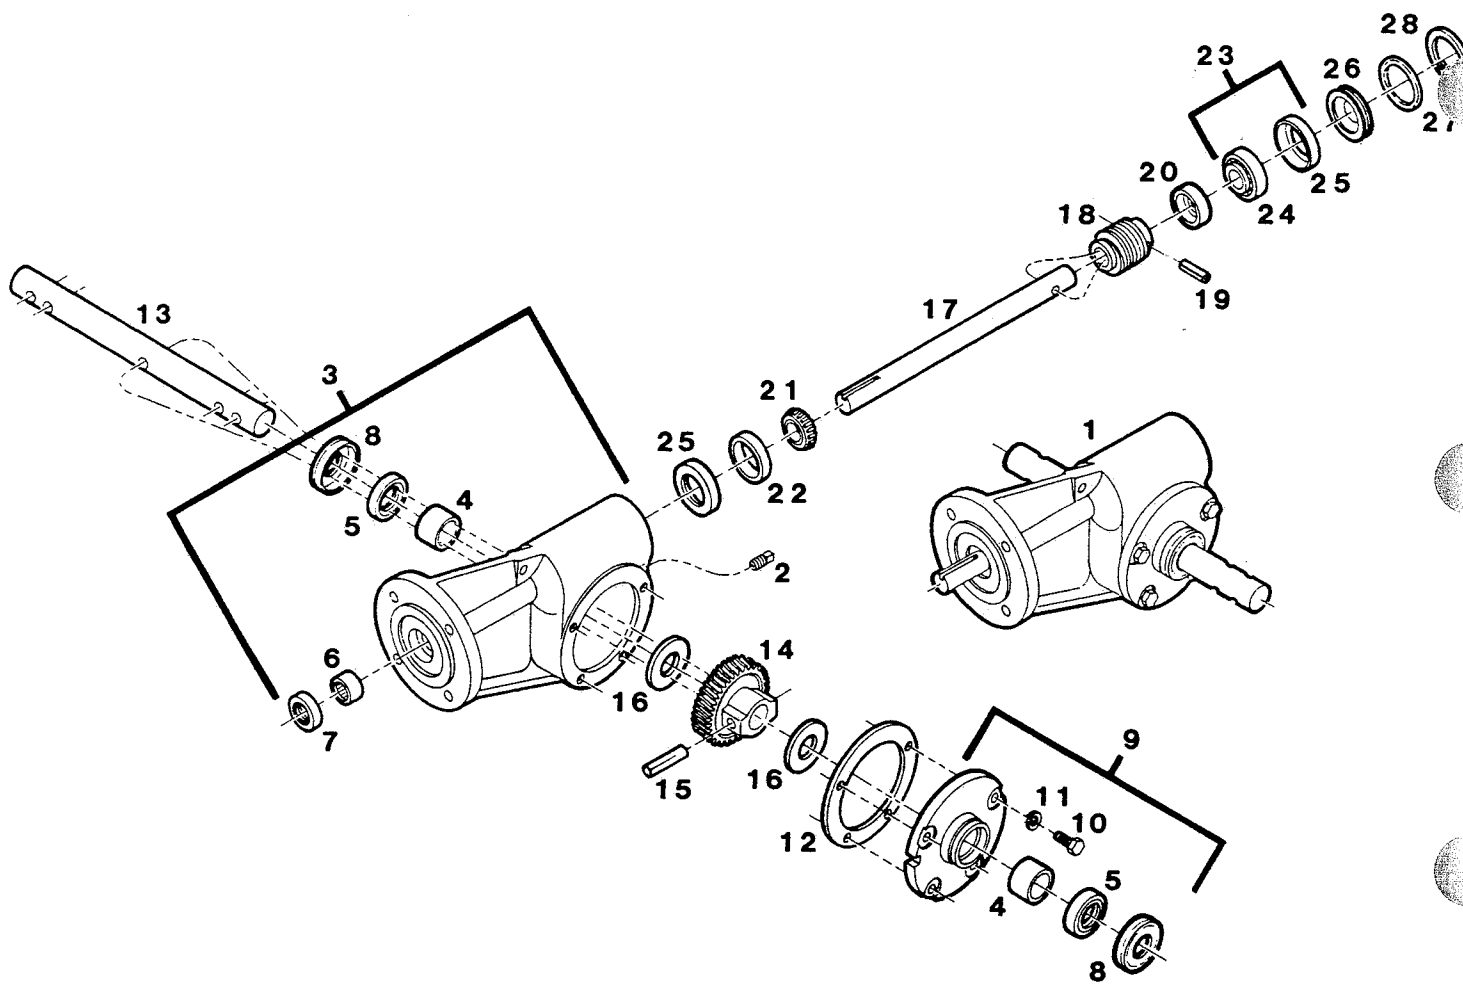

MODEL: AWTR5M - CAWTR5M
5 hp COUNTER ROTATING REAR TINE TILLER

S/N 522472
522484
O/M 542166
542176
E/M 082099

**MODEL: AWTR5M - CAWTR5M
5 hp COUNTER ROTATING REAR TINE TILLER**

Index No.	Part No.	Description	Index No.	Part No.	Description
1	592030	Transmission Assembly - tine drive	14	619536	Gear - worm
2	615500	Plug - pipe	15	616466	Pin - drive lok 3/8 x 2
	616912	Plug - breather	16	616417	Washer - thrust
3	592154	Case - transmission w/brngs & seals includes one each of 4,5,6,7 and 8	17	617084	Shaft - worm
4	617241	Bearing - needle	18	624262	Worm - drive
5	616391	Seal - oil, double	19	155515	Pin - spirol 1/4 x 1-1/8
6	616524	Bearing - needle	20	623504	Collar - pin retainer
7	616383	Seal - oil	21	617530	Cone - bearing
8	762245	Cover - axle seal	22	617548	Cup - bearing
9	592162	Cover - side w/brng & seals includes one each of 4,5 and 8	23	620898	Bearing - ball, with sleeve includes next two parts:
10	617019	Bolt - hex 5/16-18 x 7/8	24	620880	Bearing - ball
11	311118	Washer - split lock 5/16	25	617522	Sleeve - bearing
12	616755	Gasket - cover	26	616433	Plug - seal
13	617845	Axle - tine	27	616441	O-ring
			28	616425	Ring - retaining

S/N 522472
522484
O/M 542166
542176
E/M 082099