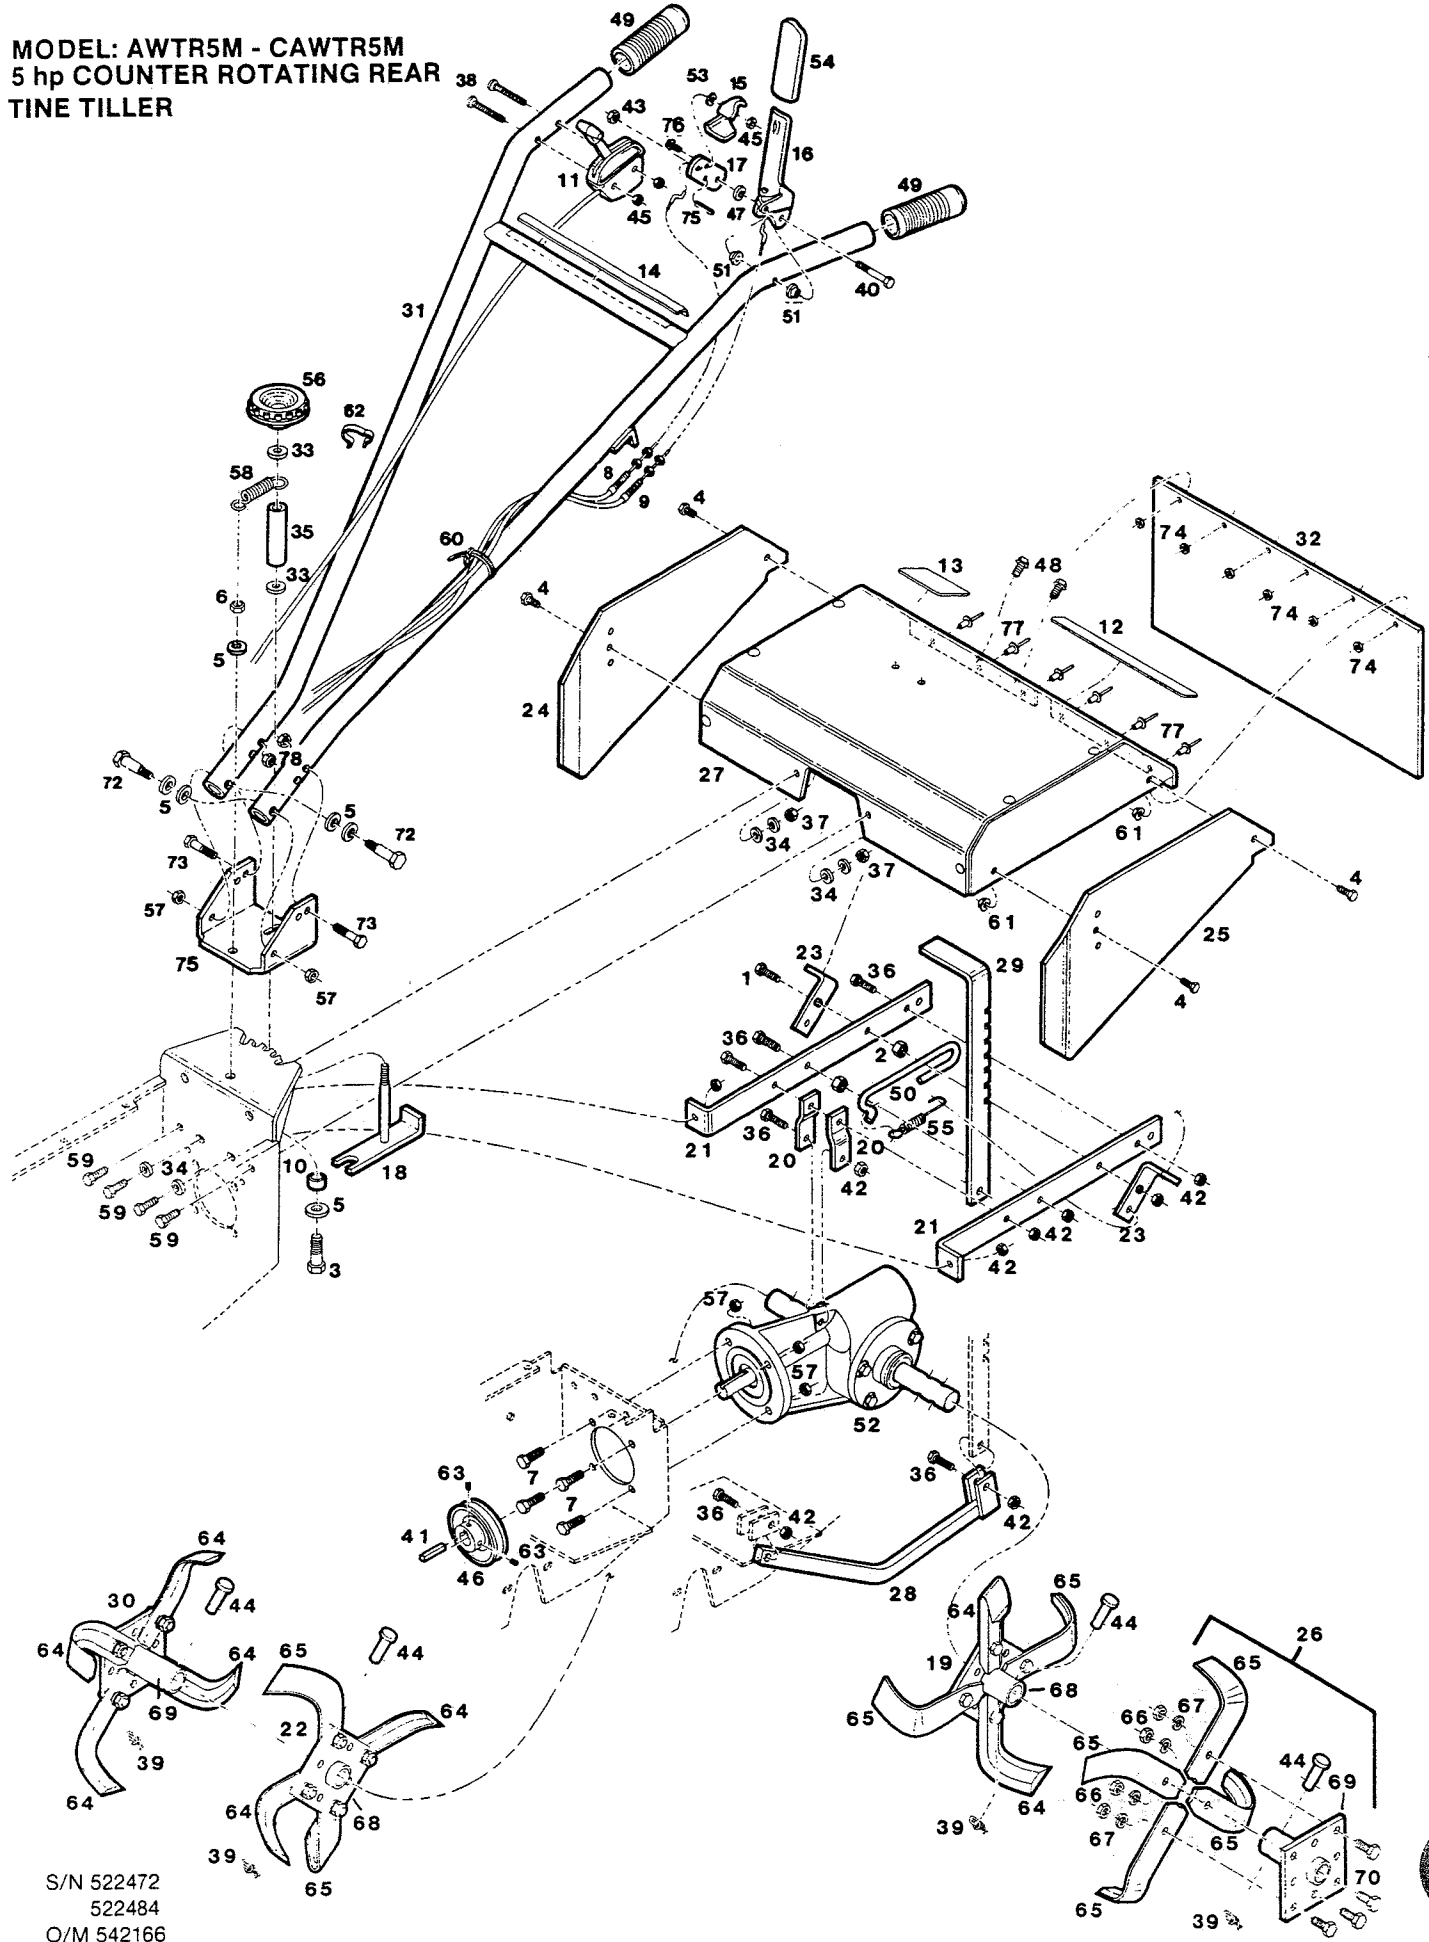

MODEL: AWTR5M - CAWTR5M
5 hp COUNTER ROTATING REAR
TINE TILLER

S/N 522472
522484
O/M 542166
542176
E/M 082099

MODEL: AWTR5M - CAWTR5M
5 hp COUNTER ROTATING REAR TINE TILLER

Index No.	Part No.	Description	Index No.	Part No.	Description
1	150250	Bolt - hex 5/16-18 x 1-1/2	40	615781	Bolt - hex 1/4-20 x 2-1/4
2	310003	Nut - hex 1/2-13	41	382184	Key - square 3/16 x 1-3/8
3	615922	Bolt - hex 1/2-13 x 1-3/4	42	616342	Nut - hex lock 5/16-18
4	158089	Screw - hex self tap 1/4-20 x 1/2	43	715508	Nut - hex lock 1/4-20
5	156075	Washer - flat 1/2	44	616532	Pin - clevis
6	157537	Nut - hex lock 1/2-13	45	452318	Nut - hex lock #10-24
7	457176	Bolt - hex 3/8-16 x 1-1/4	46	616870	Pulley - tine transmission
8	530493	Cable-engaging, tine drive	47	156182	Washer - plastic
9	530501	Cable-engaging, ground drive	48	617514	Screw - tapping 5/16-18 x 5/8
10	617787	Spacer-latch	49	619221	Grip - handle
11	530451	Control - throttle w/cable	50	620310	Pusher - depth bar
12	551648	Decal - CAUTION	51	584375	Bushing - nylon
13	553448	Decal - WARNING	52	592030	Transmission - tine drive
14	552885	Decal - Grd Drive Tine	53	154120	Washer - nylon
15	558064	Catch - tine clutch arm	54	622662	Cover - clutch lever
16	558049	Lever - clutch, ground drive	55	584383	Spring - depth bar
17	558080	Arm - clutch, tine drive	56	620195	Knob - handle lock
18	555615	Pull Bar - handle latch	57	715086	Nut - hex lock 3/8-16
19	575654	Tine Assembly - LH inner	58	620203	Spring - pull bar
20	558098	Bracket - transmission	59	152108	Bolt - hex 5/16-18 x 1
21	571372	Support - dirt shield	60	621672	Tie - cable
22	575662	Tine Assembly - RH inner	61	715078	Nut - hex lock 1/4-20 whiz
23	558106	Bracket - dirt shield	62	621003	Clip - throttle cable
24	525253	Plate - side RH	63	315093	Set screw 5/16-18 x 1/4
25	525261	Plate - side LH	64	574756	Tine - 13" RH
26	575647	Tine Assembly - LH outer	65	574764	Tine - 13" LH
27	575837	Shield - dirt w/end plates	66	615633	Nut - hex 3/8-24
28	571679	Bar - skid	67	150185	Washer - split lock 3/8
29	575704	Bar - depth	68	575969	Hub - tines, short
30	575639	Tine Assembly - RH outer	69	575977	Hub - tines, long
31	576298	Handlebar Assembly	70	624940	Bolt - hex 3/8-24 x 1 GR5
32	584359	Flap - dirt	71	575886	Bracket - handlebar
33	715417	Washer - flat 3/8	72	157495	Bolt - shoulder 3/8-16 x 2-1/8
34	715185	Washer - flat 5/16	73	312355	Bolt - hex 3/8-16 x 2
35	620187	Spacer - pull bar pin	74	382192	Washer - flat
36	615831	Bolt - hex 5/16-18 x 1-1/4	75	380477	Pin - roll
37	157610	Nut - hex lock 5/16-18 flange	76	155366	Screw - hex #10-24 x 5/8
38	616052	Screw - hex #10-24 x 2-1/4	77	764225	Pop rivet
39	584391	Pin - retainer			

S/N 522472
522484
O/M 542166
542176
E/M 082099