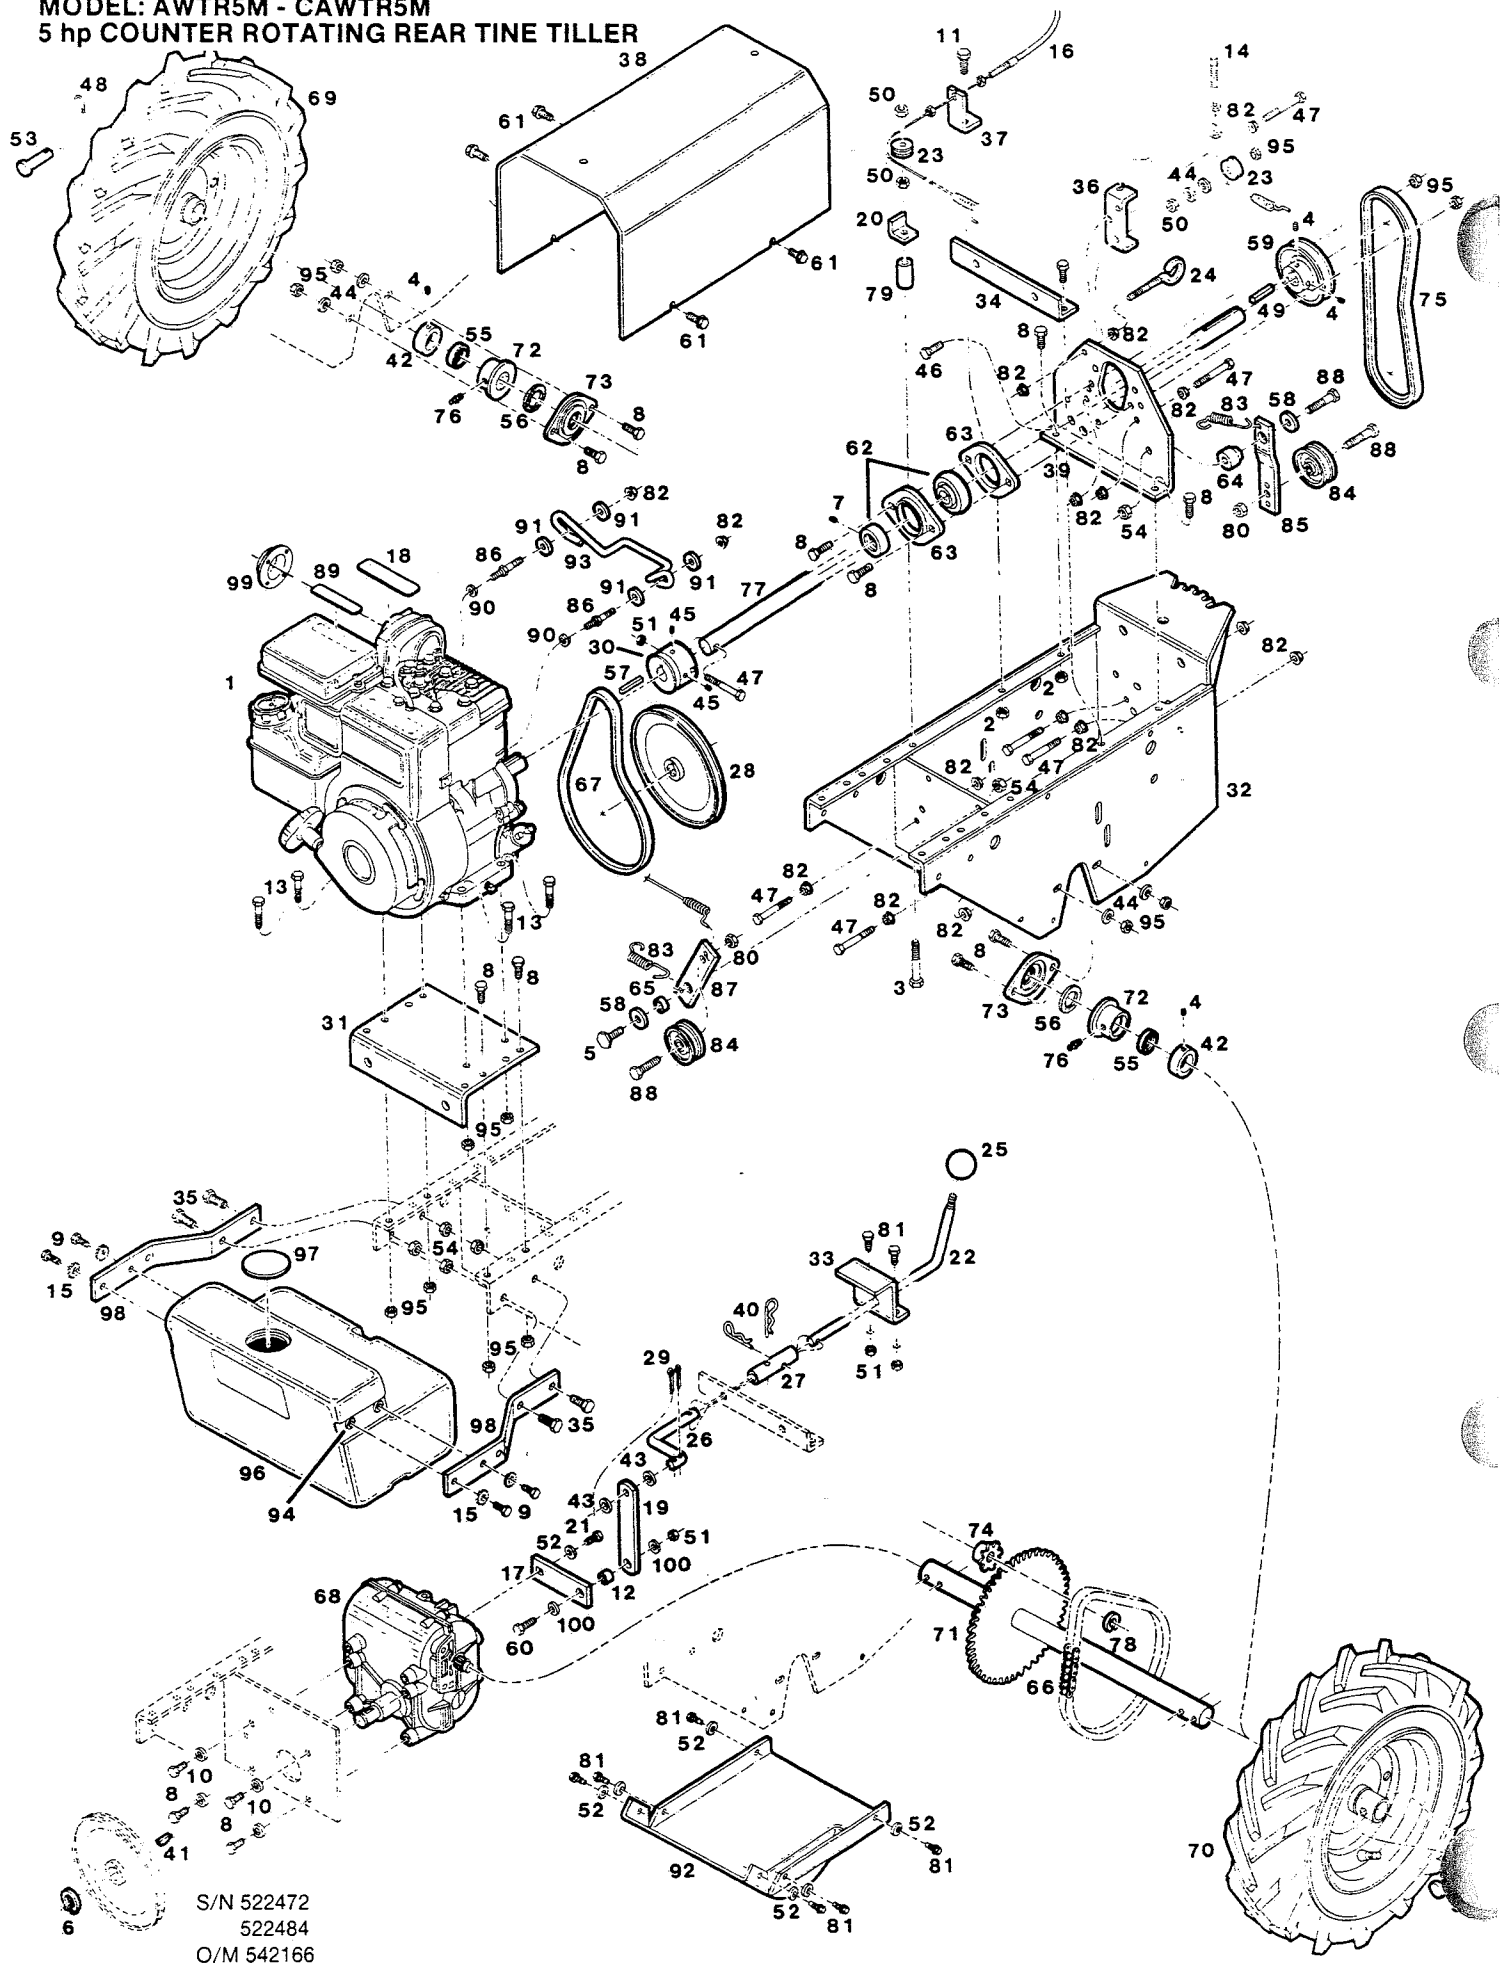

**MODEL: AWTR5M - CAWTR5M
5 hp COUNTER ROTATING REAR TINE TILLER**

S/N 522472
522484
O/M 542166
542176
E/M 082099

MODEL: AWTR5M - CAWTR5M
5 hp COUNTER ROTATING REAR TINE TILLER

Index No.	Part No.	Description	Index No.	Part No.	Description
1	*	Engine - 5 H.P	51	715508	Nut - hex lock 1/4-20
2	157610	Nut - hex lock 5/16-18 flange	52	615690	Washer - flat 1/4
3	623439	Bolt - hex 5/16-18 x 2-1/2	53	616532	Pin - clevis
4	315093	Set screw 5/16-18 x 1/4	54	715086	Nut - hex lock 3/8-16
5	154369	Bolt - hex shoulder 3/8-16 x 1-1/4	55	616565	Seal - dust
6	170035	Ring - retaining	56	584110	Seal - felt ring
7	157305	Set screw 1/4-20 x 1/4	57	446757	Key - square 3/16 x 1-7/8
8	450346	Bolt - hex 5/16-18 x 3/4	58	616854	Washer - flat 3/8 special
9	159004	Screw - hex 1/4-20 x 3/4	59	616870	Pulley - drive, tine transmission
10	311118	Washer - split lock 5/16	60	158972	Bolt - hex 1/4-20 x 1
11	152108	Bolt - hex 5/16-18 x 1	61	617514	Bolt - hex self tap 5/16-18 x 5/8
12	467829	Bushing - arm	62	617795	Bearing - drive shaft
13	460311	Bolt - hex 5/16-18 x 1-3/4	63	617811	Flange - bearing retainer
14	530493	Cable - engaging, tine drive	64	617878	Bushing - pilot, idler arm
15	461715	Washer - ext. tooth lock	65	617886	Bushing - idler arm
16	530501	Cable - engaging, ground drive	66	584086	Chain - drive 53 links
17	558189	Lever - shift, on transmission	67	584128	Belt - wheel drive
18	402016	Decal - Place Free Hand Here	68	171447**	Transmission - wheel drive (Tecumseh/Peerless Model 700-033)
19	558171	Link - shifter	69	558858	Wheel - drive, w/tire RH
20	555318	Bracket - angle	70	558866	Wheel - drive, w/tire LH
21	616144	Bolt - hex 1/4-28 x 1/2	71	099044	Axle - drive wheels w/sprocket
22	098897	Lever - shift	72	584227	Bearing - axle
23	112177	Roller - cable	73	558023	Flange - bearing retainer
24	555359	Guide - cable	74	620021	Sprocket - axle drive
25	616359	Knob - shift lever	75	584367	Belt - tine drive
26	557512	Rod - shift	76	624890	Fitting - lubrication
27	557520	Connector - shift rod/lever	77	623181	Shaft - drive, tiller tines
28	098863	Pulley - wheel drive transmission	78	620807	Ring - retaining
29	317016	Pin - cotter	79	156489	Spacer
30	584698	Pulley - drive, on engine	80	624908	Nut - hex lock 3/8-16
31	014639	Plate - engine mount	81	158089	Screw - hex self tap 1/4-20 x 1/2
32	576330	Frame - chassis	82	715078	Nut - hex 1/4-20 whiz flange
33	558247	Guide - shift lever	83	584383	Spring - idler
34	558163	Bracket - shift rod	84	170530	Pulley - idler
35	715326	Bolt - hex 3/8-16 x 1	85	557579	Arm - tine idler
36	558148	Support - cable	86	156885	Stud - belt keeper
37	558155	Bracket - cable	87	558254	Arm - drive idler
38	014617	Cover - belts and pulleys	88	159020	Bolt - hex 3/8-16 x 1-1/2
39	575670	Support - rear bearing	89	551846	Decal - CAUTION Disengage
40	317040	Hairpin cotter	90	715094	Washer - split lock 1/4
41	615534	Key - woodruff #9	91	158956	Washer - flat 1/4
42	557447	Collar - axle	92	552836	Shield - dirt
43	159921	Washer - flat	93	557298	Keeper - belt, engine
44	715185	Washer - flat 5/16	94	403337	Insert - threaded 1/4-20
45	159608	Set screw 5/16-18 x 7/16	95	715490	Nut - hex top lock 5/16-18
46	380402	Bolt - hex 5/16-18 x 1-1/2	96	592543	Tank - front weight
47	616094	Bolt - hex 1/4-20 x 2-1/2	97	584417	Cap - weight tank
48	715011	Hairpin cotter	98	575340	Bracket - weight tank
49	382184	Key - square 3/16 x 1-3/8	99	402636	Deflector - muffler
50	616342	Nut - hex lock 5/16-18	100	164541	Washer - flat 1/4