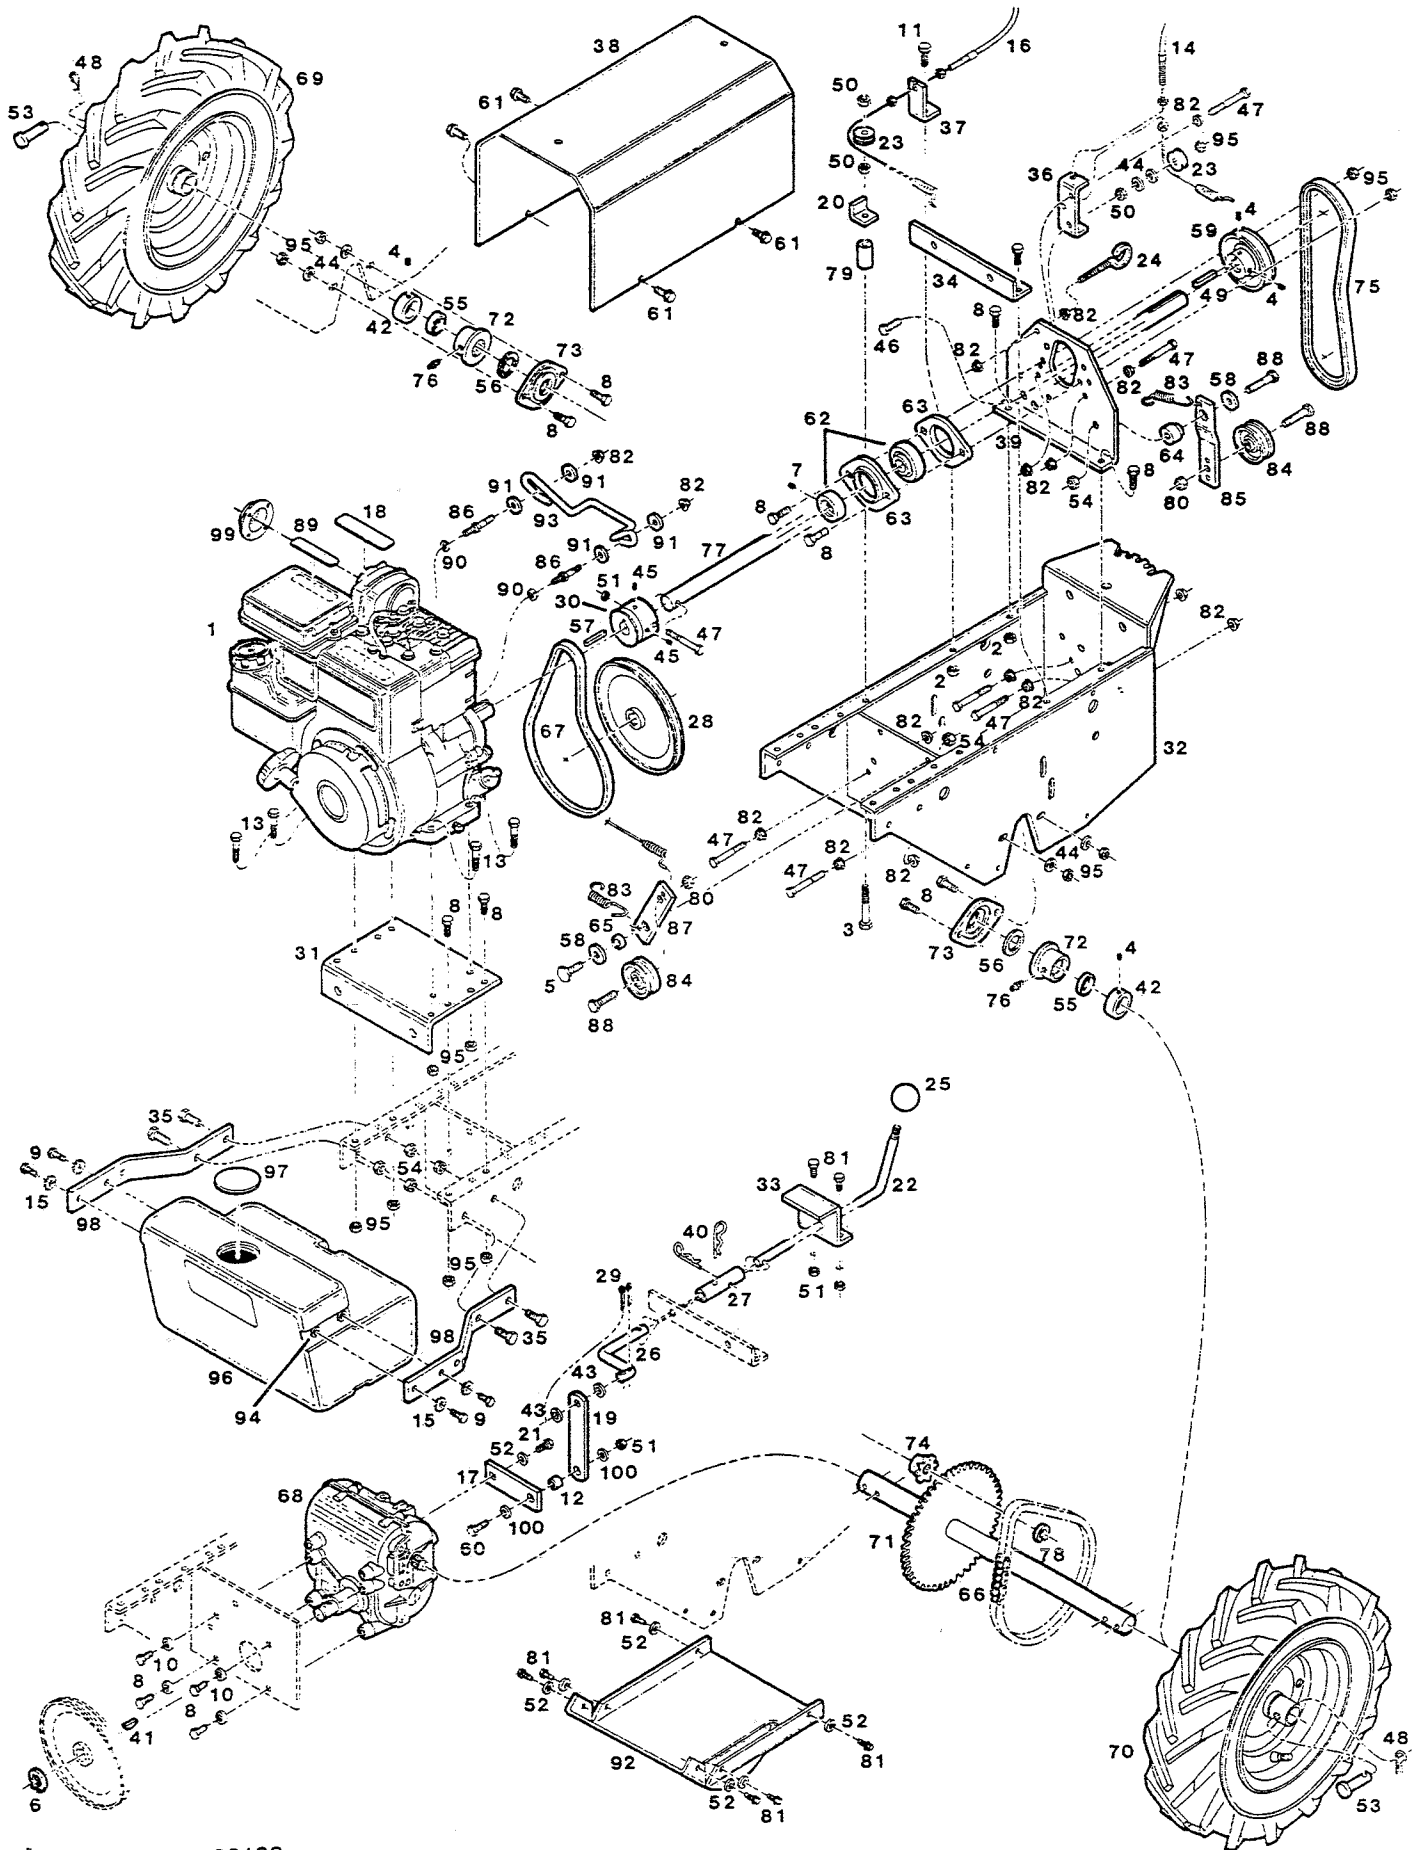

MODELS: AWTR5-N RS5LC-N

S/N 522472-522193
O/M 542166-542134

PARTS LIST — 5 H.P. TILLER

Index No.	Part No.	Description	Index No.	Part No.	Description
1	*	Engine - 5 H.P	51	715508	Nut - hex lock 1/4-20
2	157610	Nut - hex lock 5/16-18 flange	52	615690	Washer - flat 1/4
3	623439	Bolt - hex 5/16-18 x 2-1/2	53	616532	Pin - clevis
4	315093	Set screw 5/16-18 x 1/4	54	715086	Nut - hex lock 3/8-16
5	154369	Bolt - hex shoulder 3/8-16 x 1-1/4	55	616565	Seal - dust
6	170035	Ring - retaining	56	584110	Seal - felt ring
7	157305	Set screw 1/4-20 x 1/4	57	446757	Key - square 3/16 x 1-7/8
8	450346	Bolt - hex 5/16-18 x 3/4	58	616854	Washer - flat 3/8 special
9	159004	Screw - hex 1/4-20 x 3/4	59	616870	Pulley - drive, tine transmission
10	311118	Washer - split lock 5/16	60	158972	Bolt - hex 1/4-20 x 1
11	152108	Bolt - hex 5/16-18 x 1	61	617514	Bolt - hex self tap 5/16-18 x 5/8
12	467829	Bushing - arm	62	617795	Bearing - drive shaft
13	460311	Bolt - hex 5/16-18 x 1-3/4	63	617811	Flange - bearing retainer
14	530493	Cable - engaging, tine drive	64	617878	Bushing - pilot, idler arm
15	461715	Washer - ext. tooth lock	65	617886	Bushing - idler arm
16	530501	Cable - engaging, ground drive	66	584086	Chain - drive 53 links
17	558189	Lever - shift, on transmission	67	584128	Belt - wheel drive
18	402016	Decal - Place Free Hand Here	68	171447**	Transmission - wheel drive (Tecumseh/Peerless Model 700-033)
19	558171	Link - shifter			
20	555318	Bracket - angle	69	558858	Wheel - drive, w/tire RH
21	616144	Bolt - hex 1/4-28 x 1/2	70	558866	Wheel - drive, w/tire LH
22	098897	Lever - shift	71	099044	Axle - drive wheels w/sprocket
23	112177	Roller - cable	72	584227	Bearing - axle
24	555359	Guide - cable	73	558023	Flange - bearing retainer
25	616359	Knob - shift lever	74	620021	Sprocket - axle drive
26	557512	Rod - shift	75	584367	Belt - tine drive
27	557520	Connector - shift rod/lever	76	624890	Fitting - lubrication
28	098863	Pulley - wheel drive transmission	77	623181	Shaft - drive, tiller tines
29	317016	Pin - cotter	78	620807	Ring - retaining
30	584698	Pulley - drive, on engine	79	156489	Spacer
31	014639	Plate - engine mount	80	624908	Nut - hex lock 3/8-16
32	576330	Frame - chassis	81	158089	Screw - hex self tap 1/4-20 x 1/2
33	558247	Guide - shift lever	82	715078	Nut - hex 1/4-20 whiz flange
34	558163	Bracket - shift rod	83	584383	Spring - idler
35	715326	Bolt - hex 3/8-16 x 1	84	170530	Pulley - idler
36	558148	Support - cable	85	557579	Arm - tine idler
37	558155	Bracket - cable	86	156885	Stud - belt keeper
38	014647	Cover - belts and pulleys	87	558254	Arm - drive idler
39	575670	Support - rear bearing	88	159020	Bolt - hex 3/8-16 x 1-1/2
40	317040	Hairpin cotter	89	551846	Decal - CAUTION Disengage
41	615534	Key - woodruff #9	90	715094	Washer - split lock 1/4
42	557447	Collar - axle	91	158956	Washer - flat 1/4
43	159921	Washer - flat	92	552836	Shield - dirt
44	715185	Washer - flat 5/16	93	557298	Keeper - belt, engine
45	159608	Set screw 5/16-18 x 7/16	94	403337	Insert - threaded 1/4-20
46	380402	Bolt - hex 5/16-18 x 1-1/2	95	715490	Nut - hex top lock 5/16-18
47	616094	Bolt - hex 1/4-20 x 2-1/2	96	592543	Tank - front weight
48	715011	Hairpin cotter	97	584417	Cap - weight tank
49	382184	Key - square 3/16 x 1-3/8	98	575340	Bracket - weight tank
50	616342	Nut - hex lock 5/16-18	99	402636	Deflector - muffler
			100	164541	Washer - flat 1/4