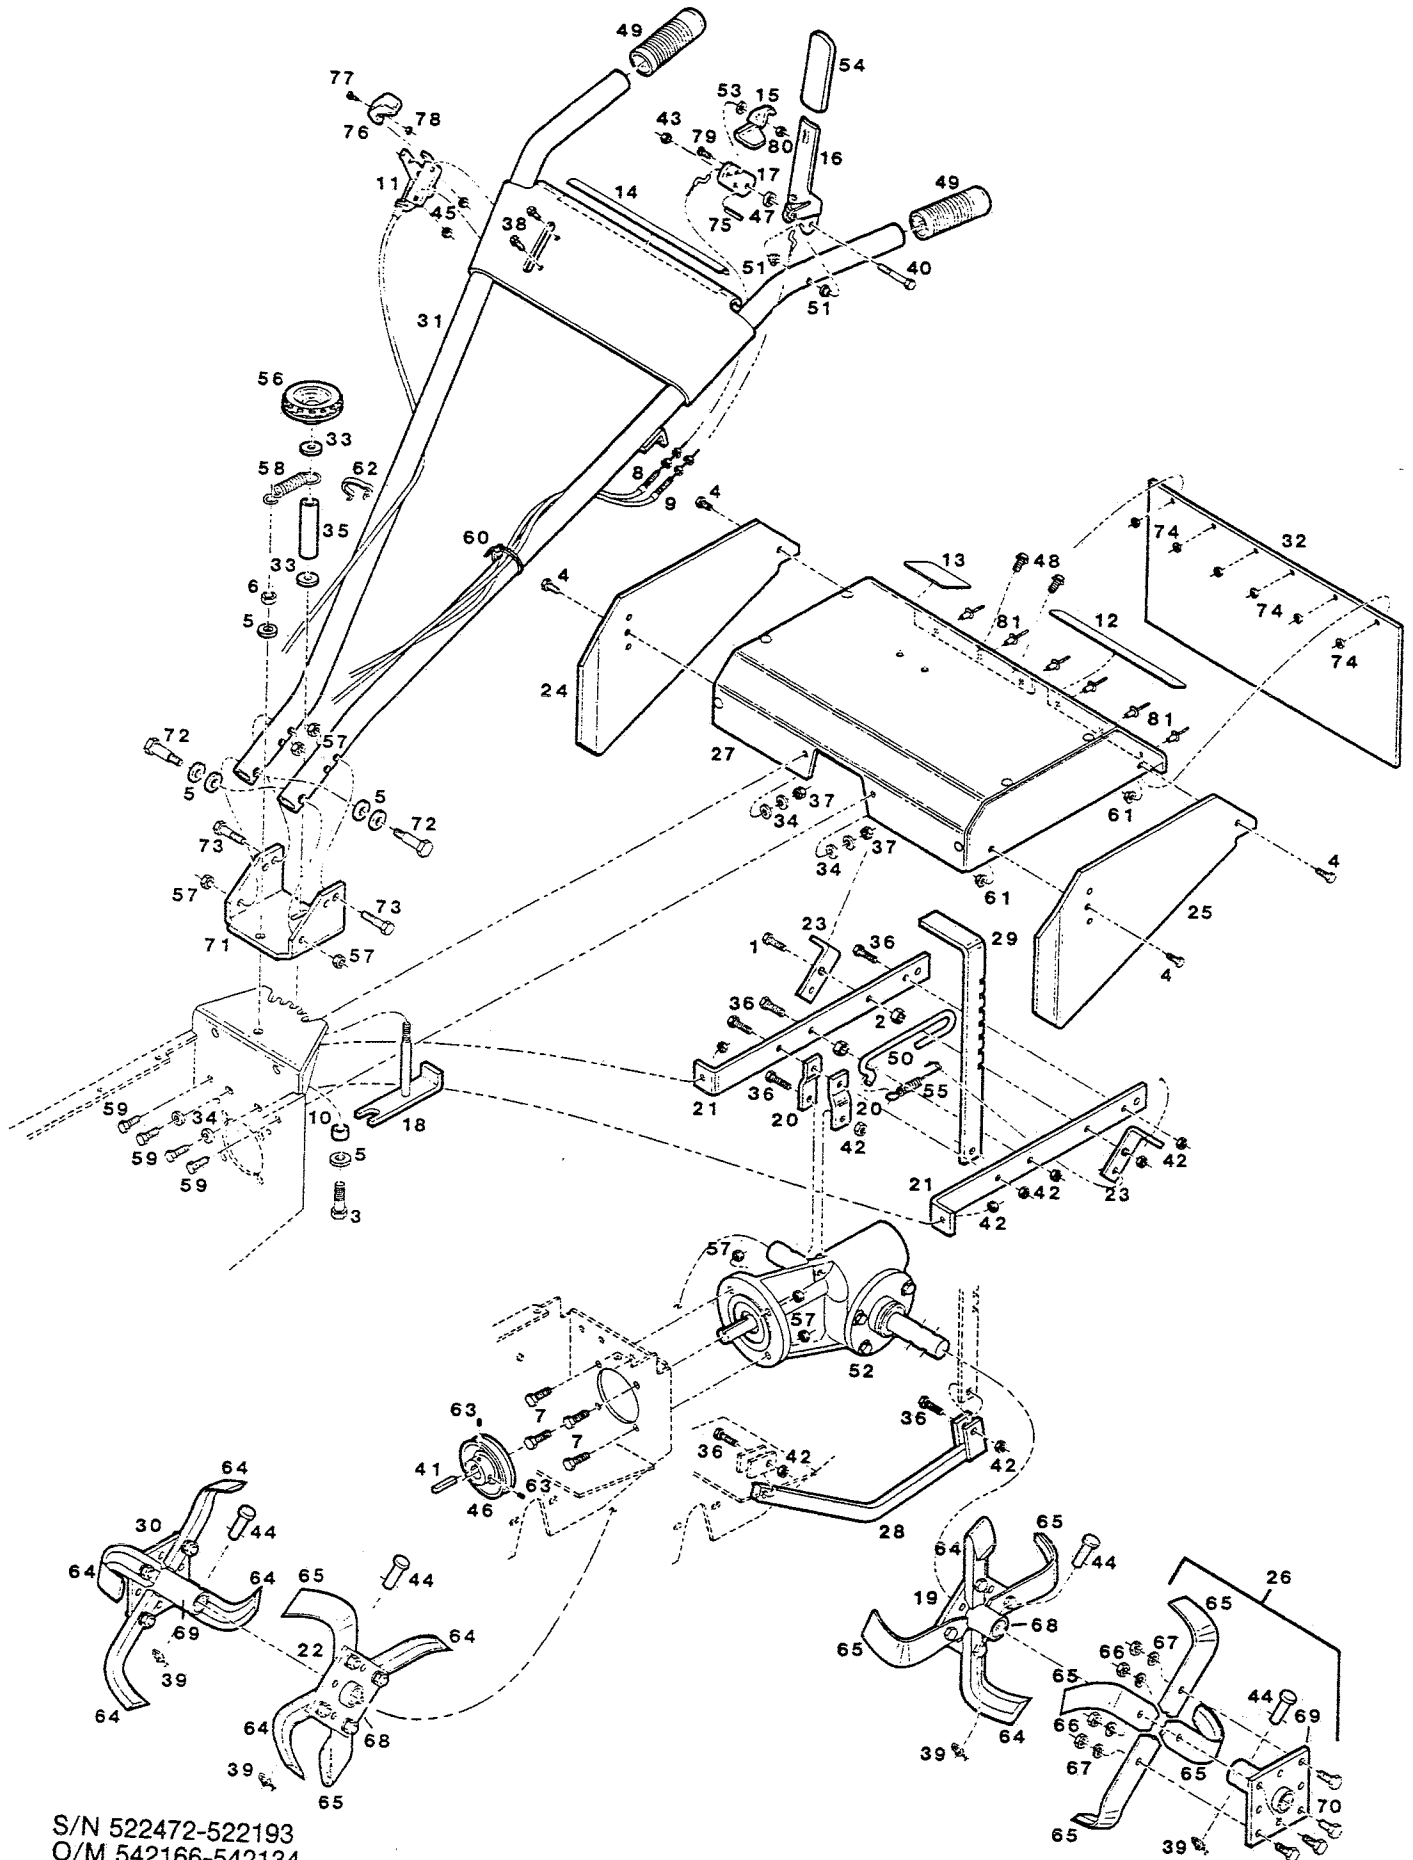

S/N 522472-522193
O/M 542166-542134

S/N 522472-522193
O/M 542166-542134

PARTS LIST — 5 H.P. TILLER

Index No.	Part No.	Description	Index No.	Part No.	Description
1	150250	Bolt - hex 5/16-18 x 1-1/2	42	616342	Nut - hex lock 5/16-18
2	310003	Nut - hex 1/2-13	43	715508	Nut - hex lock 1/4-20
3	615922	Bolt - hex 1/2-13 x 1-3/4	44	616532	Pin - clevis
4	158089	Screw - hex self tap 1/4-20 x 1/2	45	452318	Nut - hex lock #10-24
5	156075	Washer - flat 1/2	46	616870	Pulley - tine transmission
6	157537	Nut - hex lock 1/2-13	47	156182	Washer - plastic
7	457176	Bolt - hex 3/8-16 x 1-1/4	48	617514	Screw - tapping 5/16-18 x 5/8
8	530493	Cable - engaging, tine drive	49	619221	Grip - handle
9	530501	Cable - engaging, ground drive	50	620310	Pusher - depth bar
10	617787	Spacer - latch	51	584375	Bushing - nylon
11	530485	Control - throttle w/cable	52	592030	Transmission - tine drive
12	551648	Decal - CAUTION	53	154120	Washer - nylon
13	551655	Decal - WARNING	54	622662	Cover - clutch lever
14	552885	Decal - Grd Drive, Tine	55	584383	Spring - depth bar
15	558064	Catch - tine clutch arm	56	620195	Knob - handle lock
16	558049	Lever - clutch, ground drive	57	715086	Nut - hex lock 3/8-16
17	558080	Arm - clutch, tine drive	58	620203	Spring - pull bar
18	555615	Pull Bar - handle latch	59	152108	Bolt - hex 5/16-18 x 1
19	575654	Tine Assembly - LH inner	60	621672	Tie - cable
20	558098	Bracket - transmission	61	715078	Nut - hex lock 1/4-20 whiz
21	571372	Support - dirt shield	62	621003	Clip - throttle cable
22	575662	Tine Assembly - RH inner	63	315093	Set screw 5/16-18 x 1/4
23	558106	Bracket - dirt shield	64	574756	Tine - 13" RH
24	525253	Plate - side RH	65	574764	Tine - 13" LH
25	525261	Plate - side LH	66	615633	Nut - hex 3/8-24
26	575647	Tine Assembly - LH outer	67	150185	Washer - split lock 3/8
27	575357	Shield - dirt w/end plates	68	575969	Hub - tines, short
28	571679	Bar - skid	69	575977	Hub - tines, long
29	575704	Bar - depth	70	624940	Bolt - hex 3/8-24 x 1 GR5
30	575639	Tine Assembly - RH outer	71	575696	Bracket - handlebar
31	575688	Handlebar Assembly	72	157495	Bolt - shoulder 3/8-16 x 2-1/8
32	584359	Flap - dirt	73	312355	Bolt - hex 3/8-16 x 2
33	715417	Washer - flat 3/8	74	382192	Washer - flat
34	715185	Washer - flat 5/16	75	380477	Pin - roll
35	620187	Spacer - pull bar pin	76	112730	Knob - throttle control
36	615831	Bolt - hex 5/16-18 x 1-1/4	77	159335	Screw - phillips #8-32 x 3/8
37	157610	Nut - hex lock 5/16-18 flange	78	159244	Nut - hex #8-32
38	150326	Screw - hex #10-24 x 1/2	79	155366	Screw - hex #10-24 x 5/8
39	584391	Pin - retainer	80	452318	Nut - hex #10-24
40	615781	Bolt - hex 1/4-20 x 2-1/4	81	764225	Pop rivet
41	382184	Key - square 3/16 x 1-3/8			