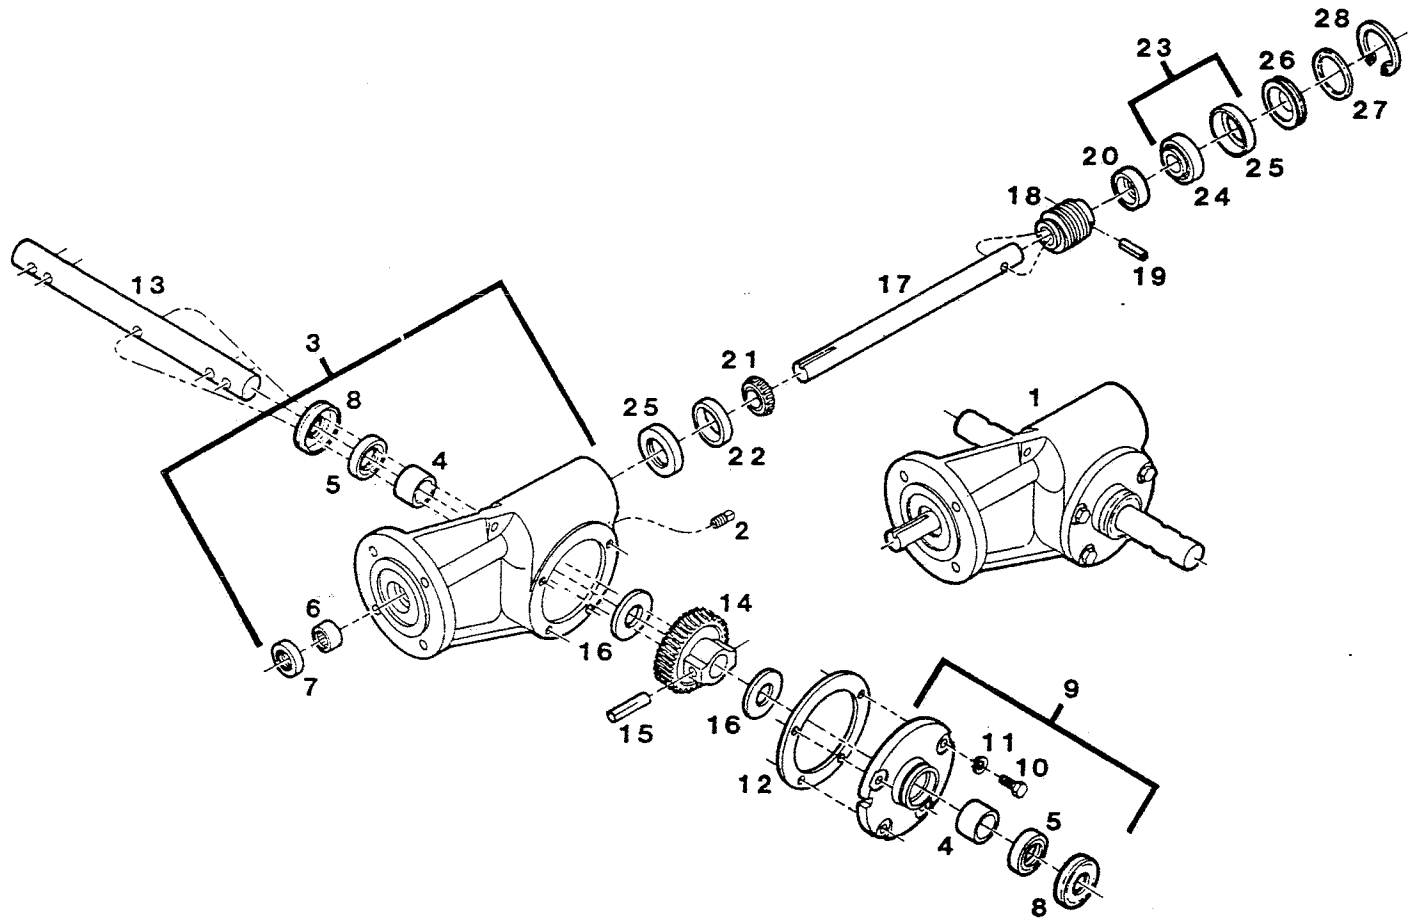

S/N 522472-522193
O/M 542166-542134

S/N 522472-522193
O/M 542166-542134

PARTS LIST — 5 H.P. TILLER

Index No.	Part No.	Description	Index No.	Part No.	Description
1	150250	Bolt - hex 5/16-18 x 1-1/2	42	616342	Nut - hex lock 5/16-18
2	310003	Nut - hex 1/2-13	43	715508	Nut - hex lock 1/4-20
3	615922	Bolt - hex 1/2-13 x 1-3/4	44	616532	Pin - clevis
4	158089	Screw - hex self tap 1/4-20 x 1/2	45	452318	Nut - hex lock #10-24
5	156075	Washer - flat 1/2	46	616870	Pulley - tine transmission
6	157537	Nut - hex lock 1/2-13	47	156182	Washer - plastic
7	457176	Bolt - hex 3/8-16 x 1-1/4	48	617514	Screw - tapping 5/16-18 x 5/8
8	530493	Cable - engaging, tine drive	49	619221	Grip - handle
9	530501	Cable - engaging, ground drive	50	620310	Pusher - depth bar
10	617787	Spacer - latch	51	584375	Bushing - nylon
11	530485	Control - throttle w/cable	52	592030	Transmission - tine drive
12	551648	Decal - CAUTION	53	154120	Washer - nylon
13	551655	Decal - WARNING	54	622662	Cover - clutch lever
14	552885	Decal - Grd Drive, Tine	55	584383	Spring - depth bar
15	558064	Catch - tine clutch arm	56	620195	Knob - handle lock
16	558049	Lever - clutch, ground drive	57	715086	Nut - hex lock 3/8-16
17	558080	Arm - clutch, tine drive	58	620203	Spring - pull bar
18	555615	Pull Bar - handle latch	59	152108	Bolt - hex 5/16-18 x 1
19	575654	Tine Assembly - LH inner	60	621672	Tie - cable
20	558098	Bracket - transmission	61	715078	Nut - hex lock 1/4-20 whiz
21	571372	Support - dirt shield	62	621003	Clip - throttle cable
22	575662	Tine Assembly - RH inner	63	315093	Set screw 5/16-18 x 1/4
23	558106	Bracket - dirt shield	64	574756	Tine - 13" RH
24	525253	Plate - side RH	65	574764	Tine - 13" LH
25	525261	Plate - side LH	66	615633	Nut - hex 3/8-24
26	575647	Tine Assembly - LH outer	67	150185	Washer - split lock 3/8
27	575357	Shield - dirt w/end plates	68	575969	Hub - tines, short
28	571679	Bar - skid	69	575977	Hub - tines, long
29	575704	Bar - depth	70	624940	Bolt - hex 3/8-24 x 1 GR5
30	575639	Tine Assembly - RH outer	71	575696	Bracket - handlebar
31	575688	Handlebar Assembly	72	157495	Bolt - shoulder 3/8-16 x 2-1/8
32	584359	Flap - dirt	73	312355	Bolt - hex 3/8-16 x 2
33	715417	Washer - flat 3/8	74	382192	Washer - flat
34	715185	Washer - flat 5/16	75	380477	Pin - roll
35	620187	Spacer - pull bar pin	76	112730	Knob - throttle control
36	615831	Bolt - hex 5/16-18 x 1-1/4	77	159335	Screw - phillips #8-32 x 3/8
37	157610	Nut - hex lock 5/16-18 flange	78	159244	Nut - hex #8-32
38	150326	Screw - hex #10-24 x 1/2	79	155366	Screw - hex #10-24 x 5/8
39	584391	Pin - retainer	80	452318	Nut - hex #10-24
40	615781	Bolt - hex 1/4-20 x 2-1/4	81	764225	Pop rivet
41	382184	Key - square 3/16 x 1-3/8			