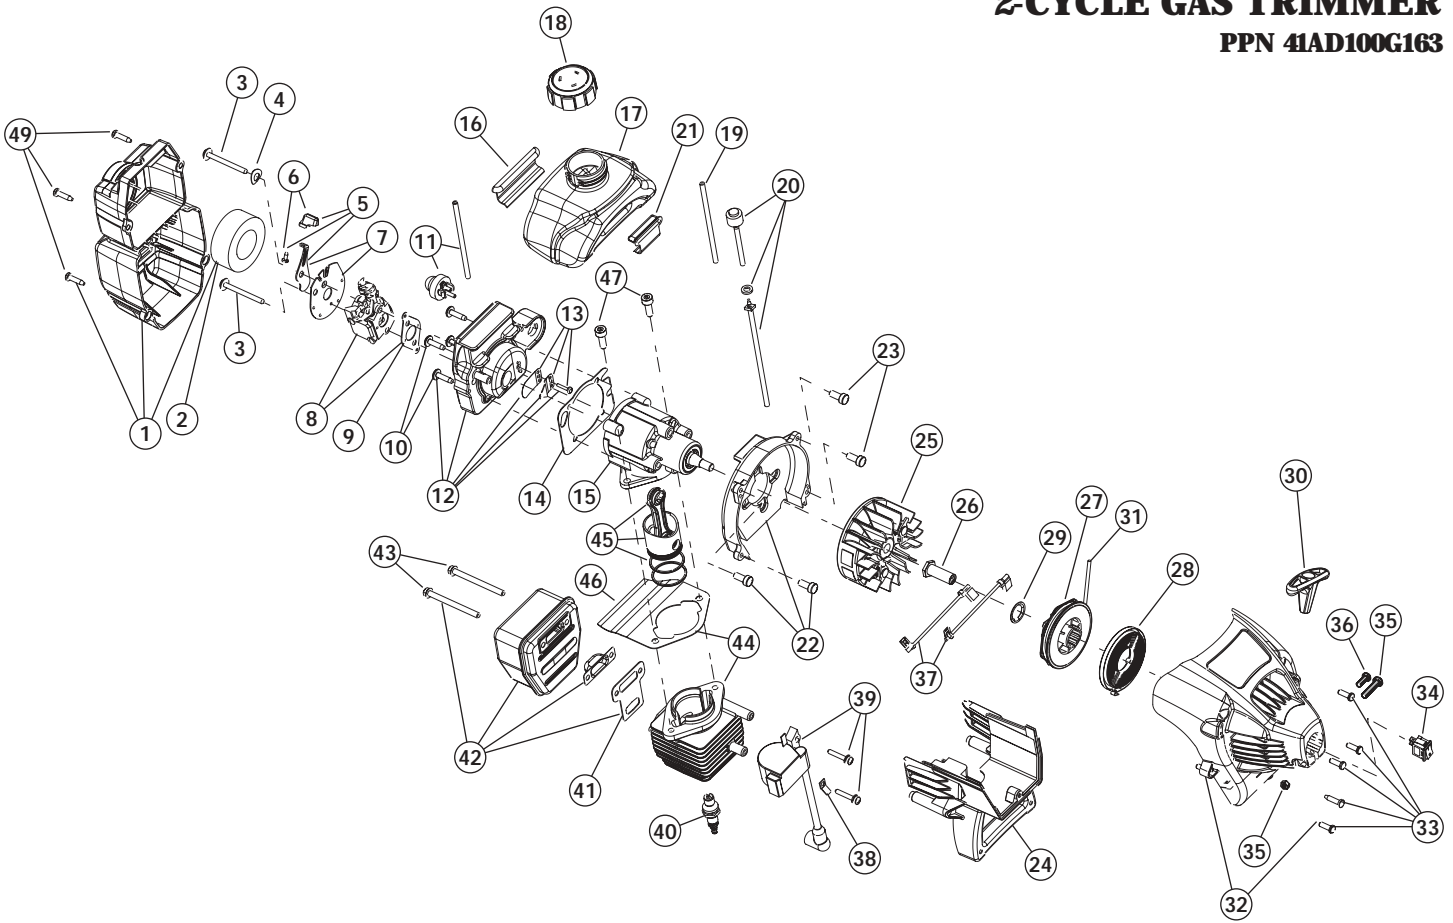

ENGINE PARTS - MODEL BL100

2-CYCLE GAS TRIMMER

PPN 41AD100G163

Item	Part No.	Description
1	791-182059	Air Cleaner/Muffler Cover Assembly (includes 2 & 49)
2	791-180350	Air Cleaner Filter
3	791-180351	Carburetor Mounting Screws
4	791-180226	Wavey Washer
5	791-182160	Choke Lever Assembly (includes 6)
6	791-182161	Choke Knob and Screw
7	791-182162	Choke Lever and Plate (includes 3-6)
8	753-04106	Carburetor Assembly (includes 9 & 20)
9	791-610675	Carburetor Gasket
10	791-181860	Carb Mount Screw
11	791-683974	Primer and Hose Assembly
12	753-1196	Carb Mount Assembly (includes 13 & 14)
13	791-684451	Reed Assembly
14	753-1208	Carburetor Mount Gasket
15	753-04272	Crank Case Service Assembly (includes 10 & 23)
16	791-612134	Rear Mounting Pad
17	753-04285	Fuel Tank Assembly (includes 18-20)
18	791-182612	Fuel Cap Assembly
19	791-181168	Fuel Return Line
20	791-682039	Fuel Line Assembly
21	791-145308	Front Mounting Pad
22	791-153520	Shroud Assembly (includes 23)
23	791-181861	Shroud Screw
24	791-182064	Shroud Extension and Stand
25	791-181867	Flywheel Assembly
26	791-610303	Spacer
27	753-1199	Recoil Pulley
28	753-04286	Recoil Spring
29	753-04288	Pulley Retainer
30	791-181079	Pull Handle

* Items Not Shown

BOOM AND TRIMMER PARTS - MODEL BL100

2-CYCLE GAS TRIMMER

PPN 41AD100G163

Item	Part No.	Description
1	753-04279	Throttle Housing and Trigger Assembly (includes 2-4)
2	791-610314	Throttle Trigger Spring
3	791-180975	Throttle Trigger
4	791-145888	Throttle Housing Screws
5	791-182068	Throttle Cable
6	753-04280	Flexible Drive Shaft
7	753-04281	Drive Shaft Housing Assembly (includes 6 & 13)
8	791-153064	D-Handle Assembly (includes 9)
9	791-153317	D-Handle Hardware
10	753-04282	Guard Mounting Hardware
11	753-04283	Guard
12	791-180553	Blade Assembly
13	753-04284	Outer Reel w/Retainer
14	791-610317	Spring
15	791-610318	Inner Reel
16	791-153066	Bump Knob