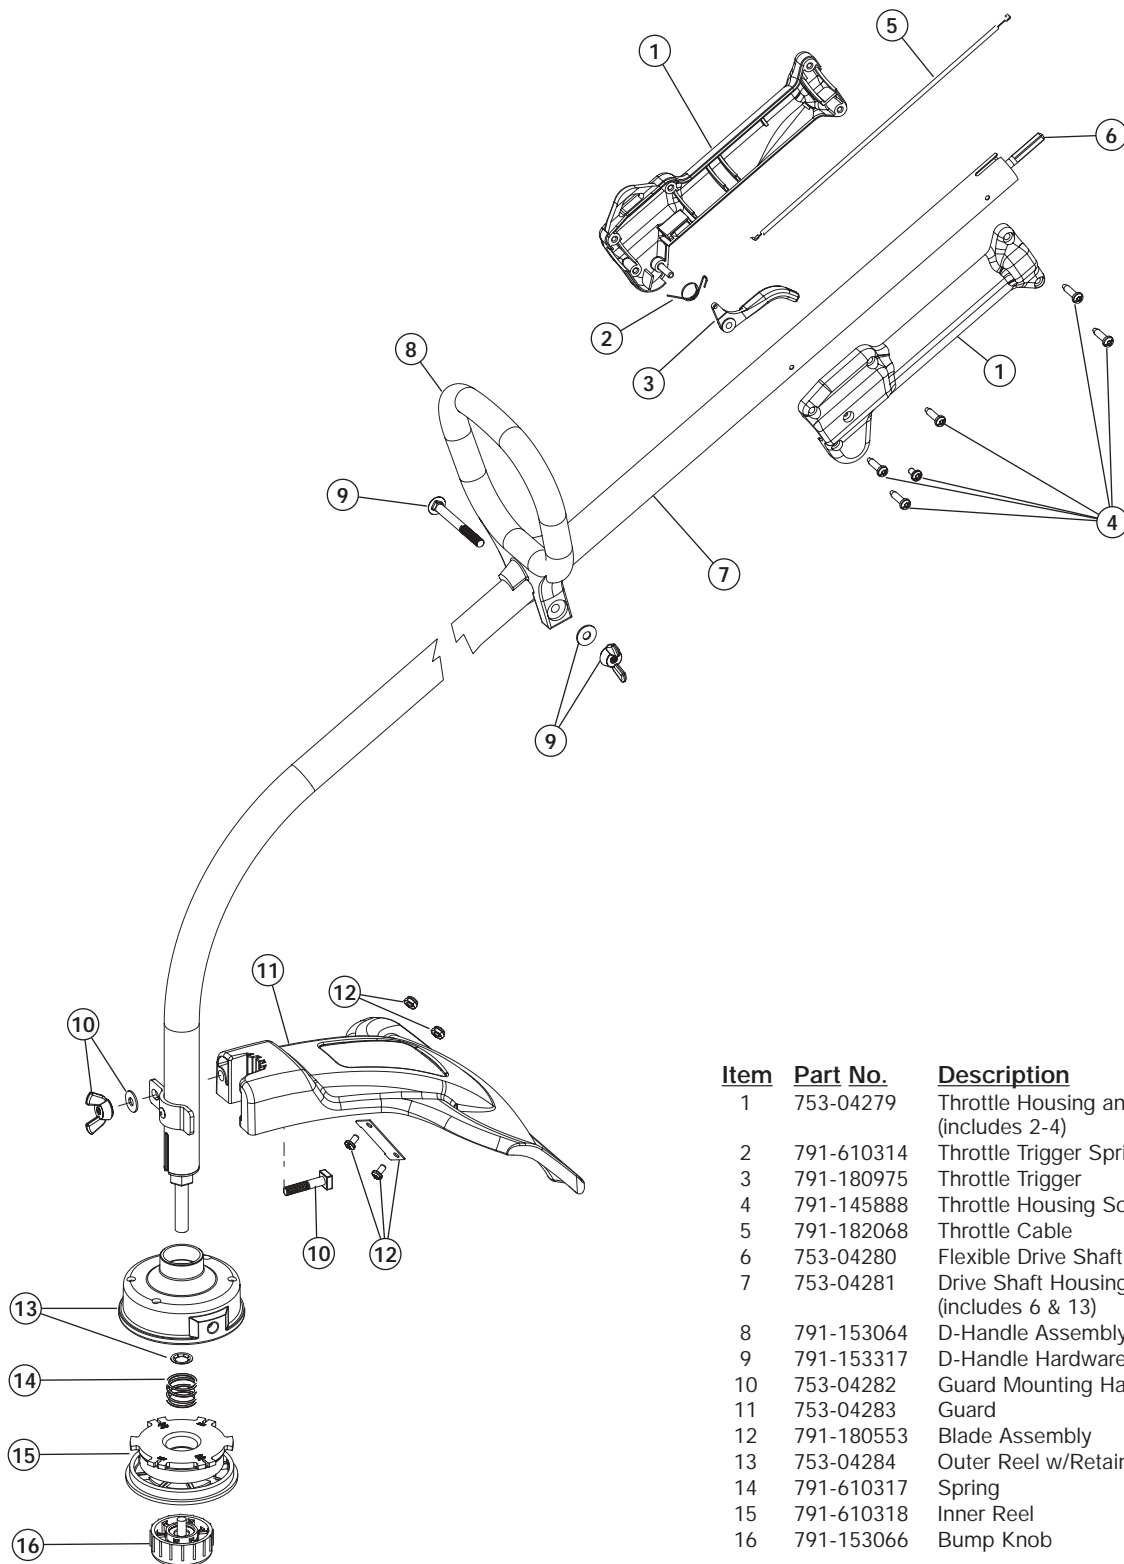

ENGINE PARTS - MODEL BL100

2-CYCLE GAS TRIMMER

PPN 41AD100G163

Item	Part No.	Description
1	791-182059	Air Cleaner/Muffler Cover Assembly (includes 2 & 49)
2	791-180350	Air Cleaner Filter
3	791-180351	Carburetor Mounting Screws
4	791-180226	Wavey Washer
5	791-182160	Choke Lever Assembly (includes 6)
6	791-182161	Choke Knob and Screw
7	791-182162	Choke Lever and Plate (includes 3-6)
8	753-04106	Carburetor Assembly (includes 9 & 20)
9	791-610675	Carburetor Gasket
10	791-181860	Carb Mount Screw
11	791-683974	Primer and Hose Assembly
12	753-1196	Carb Mount Assembly (includes 13 & 14)
13	791-684451	Reed Assembly
14	753-1208	Carburetor Mount Gasket
15	753-04272	Crank Case Service Assembly (includes 10 & 23)
16	791-612134	Rear Mounting Pad
17	753-04285	Fuel Tank Assembly (includes 18-20)
18	791-182612	Fuel Cap Assembly
19	791-181168	Fuel Return Line
20	791-682039	Fuel Line Assembly
21	791-145308	Front Mounting Pad
22	791-153520	Shroud Assembly (includes 23)
23	791-181861	Shroud Screw
24	791-182064	Shroud Extension and Stand
25	791-181867	Flywheel Assembly
26	791-610303	Spacer
27	753-1199	Recoil Pulley
28	753-04286	Recoil Spring
29	753-04288	Pulley Retainer
30	791-181079	Pull Handle

* Items Not Shown

BOOM AND TRIMMER PARTS - MODEL BL100

2-CYCLE GAS TRIMMER

PPN 41AD100G163

Item	Part No.	Description
1	753-04279	Throttle Housing and Trigger Assembly (includes 2-4)
2	791-610314	Throttle Trigger Spring
3	791-180975	Throttle Trigger
4	791-145888	Throttle Housing Screws
5	791-182068	Throttle Cable
6	753-04280	Flexible Drive Shaft
7	753-04281	Drive Shaft Housing Assembly (includes 6 & 13)
8	791-153064	D-Handle Assembly (includes 9)
9	791-153317	D-Handle Hardware
10	753-04282	Guard Mounting Hardware
11	753-04283	Guard
12	791-180553	Blade Assembly
13	753-04284	Outer Reel w/Retainer
14	791-610317	Spring
15	791-610318	Inner Reel
16	791-153066	Bump Knob