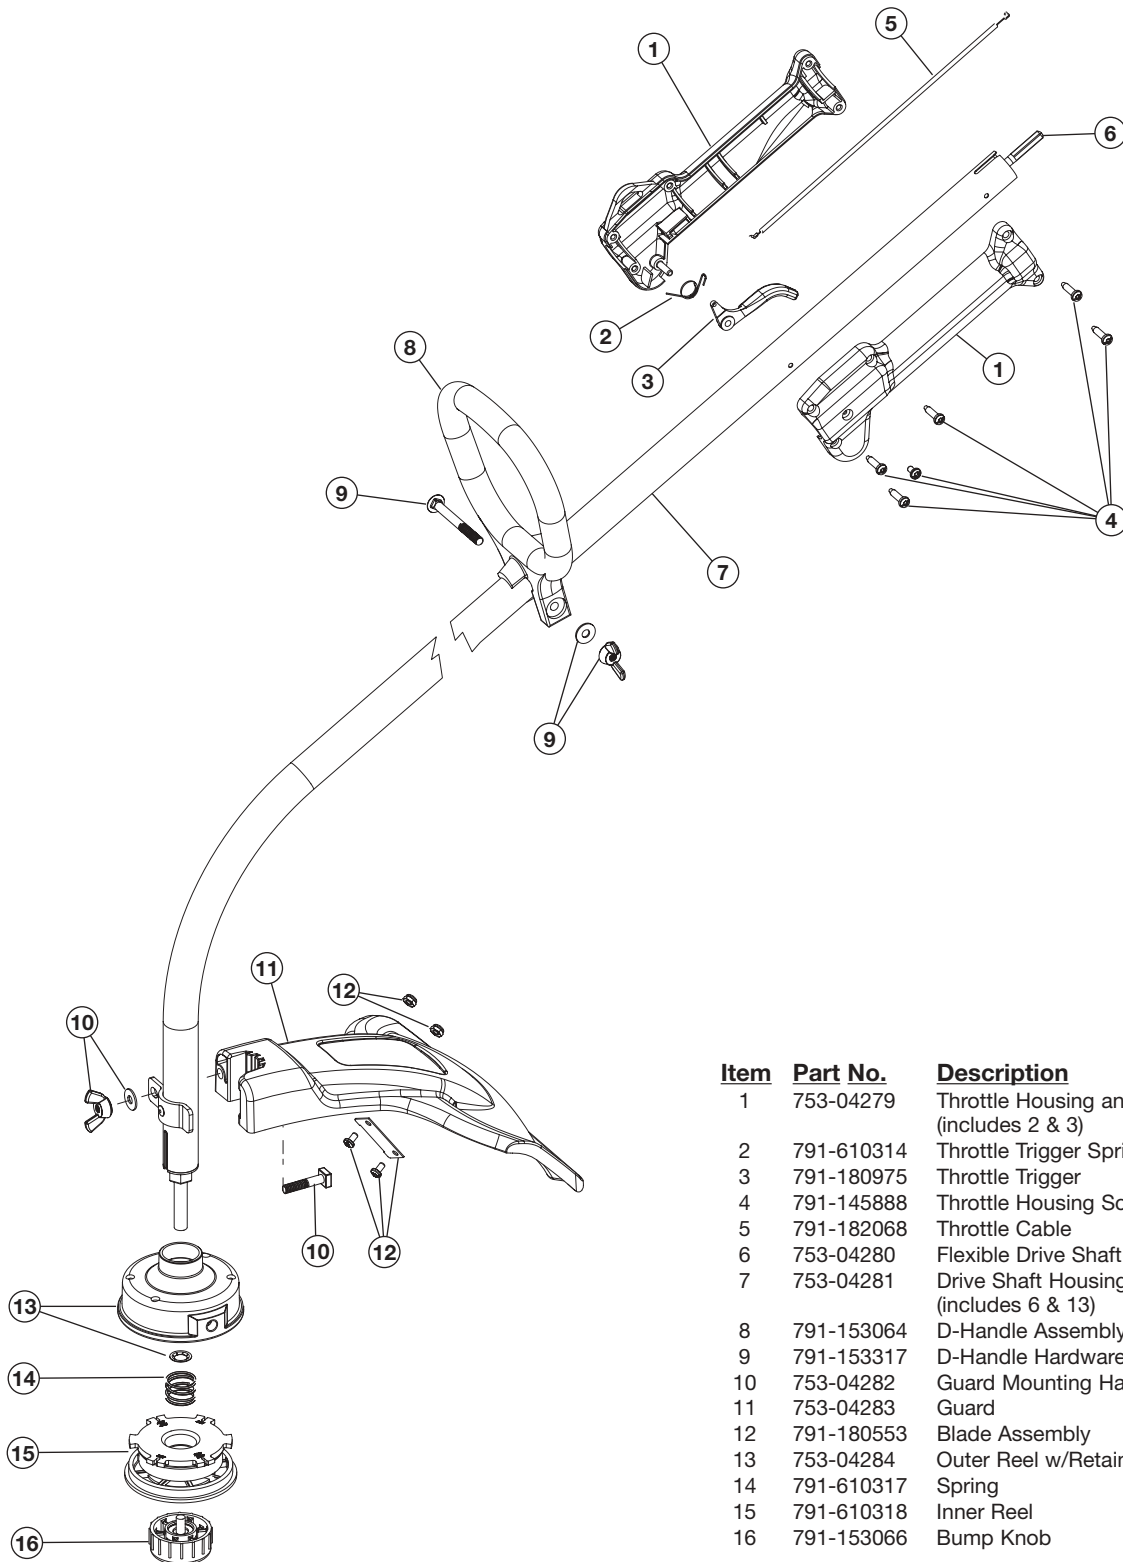

* Items Not Shown

BOOM AND TRIMMER PARTS - MODEL BL100

2-CYCLE GAS TRIMMER

PPN 41AD100G065

Item	Part No.	Description
1	753-04279	Throttle Housing and Trigger Assembly (includes 2 & 3)
2	791-610314	Throttle Trigger Spring
3	791-180975	Throttle Trigger
4	791-145888	Throttle Housing Screws
5	791-182068	Throttle Cable
6	753-04280	Flexible Drive Shaft
7	753-04281	Drive Shaft Housing Assembly (includes 6 & 13)
8	791-153064	D-Handle Assembly (includes 9)
9	791-153317	D-Handle Hardware
10	753-04282	Guard Mounting Hardware
11	753-04283	Guard
12	791-180553	Blade Assembly
13	753-04284	Outer Reel w/Retainer
14	791-610317	Spring
15	791-610318	Inner Reel
16	791-153066	Bump Knob