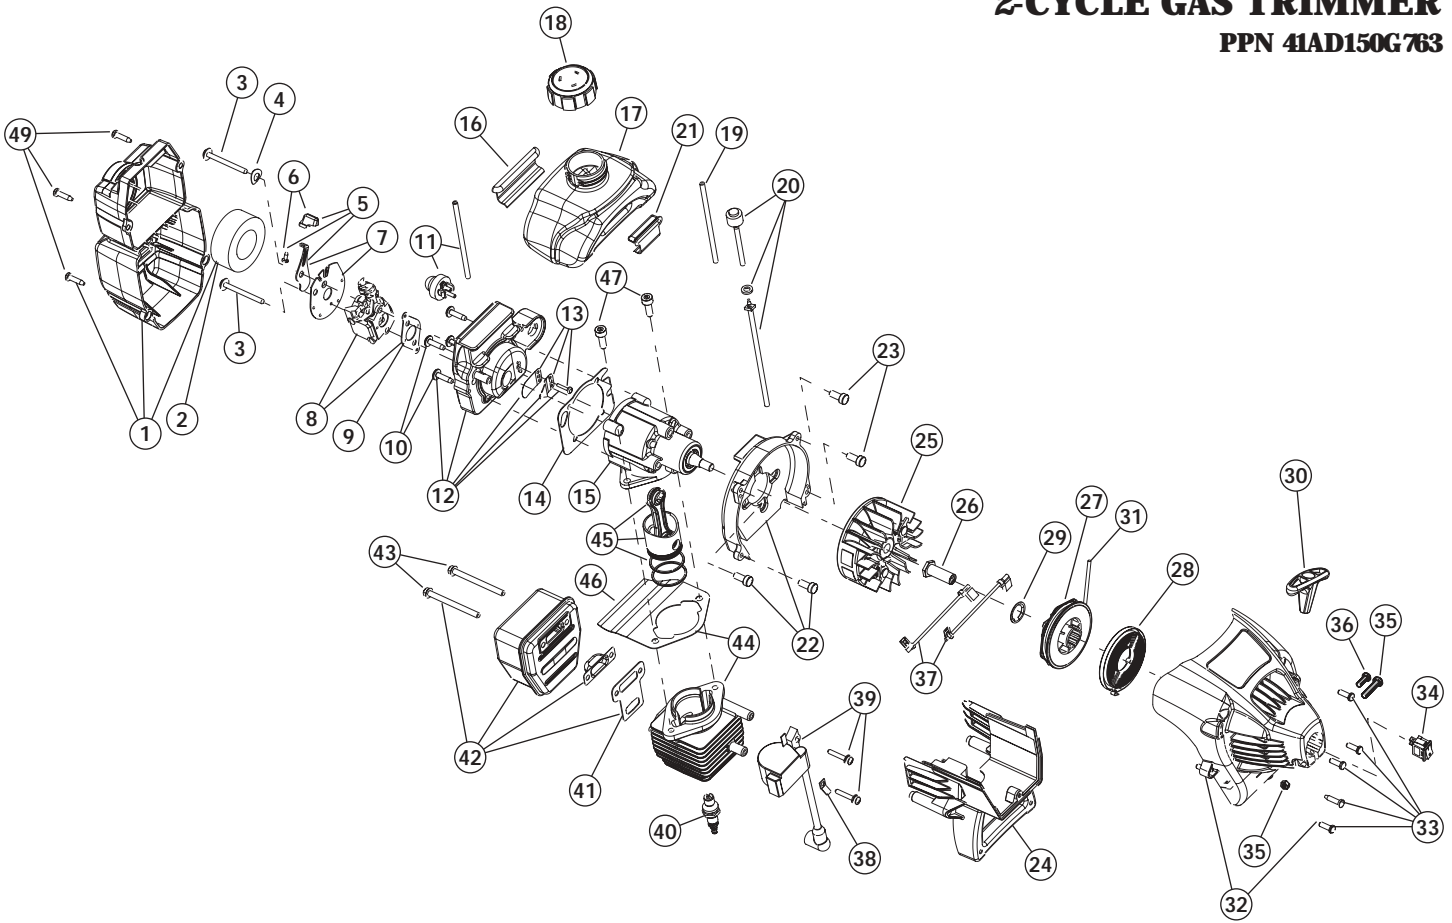

# ENGINE PARTS - MODEL BL150 2-CYCLE GAS TRIMMER

PPN 41AD150G763

Item	Part No.	Description
1	791-182059	Air Cleaner/Muffler Cover Assembly (includes 2 & 49)
2	791-180350	Air Cleaner Filter
3	791-180351	Carburetor Mounting Screws
4	791-180226	Wavey Washer
5	791-182160	Choke Lever Assembly (includes 6)
6	791-182161	Choke Knob and Screw
7	791-182162	Choke Lever and Plate (includes 3-6)
8	753-04106	Carburetor Assembly (includes 9 & 20)
9	791-610675	Carburetor Gasket
10	791-181860	Carb Mount Screw
11	791-683974	Primer and Hose Assembly
12	753-1196	Carb Mount Assembly (includes 13 & 14)
13	791-684451	Reed Assembly
14	753-1208	Carburetor Mount Gasket
15	753-04272	Crank Case Service Assembly (includes 10 & 23)
16	791-612134	Rear Mounting Pad
17	753-04285	Fuel Tank Assembly (includes 18-20)
18	791-182612	Fuel Cap Assembly
19	791-181168	Fuel Return Line
20	791-682039	Fuel Line Assembly
21	791-145308	Front Mounting Pad
22	791-153520	Shroud Assembly (includes 23)
23	791-181861	Shroud Screw
24	791-182064	Shroud Extension and Stand
25	791-181867	Flywheel Assembly
26	791-610303	Spacer
27	753-1199	Recoil Pulley
28	753-04286	Recoil Spring
29	753-04288	Pulley Retainer
30	791-181079	Pull Handle