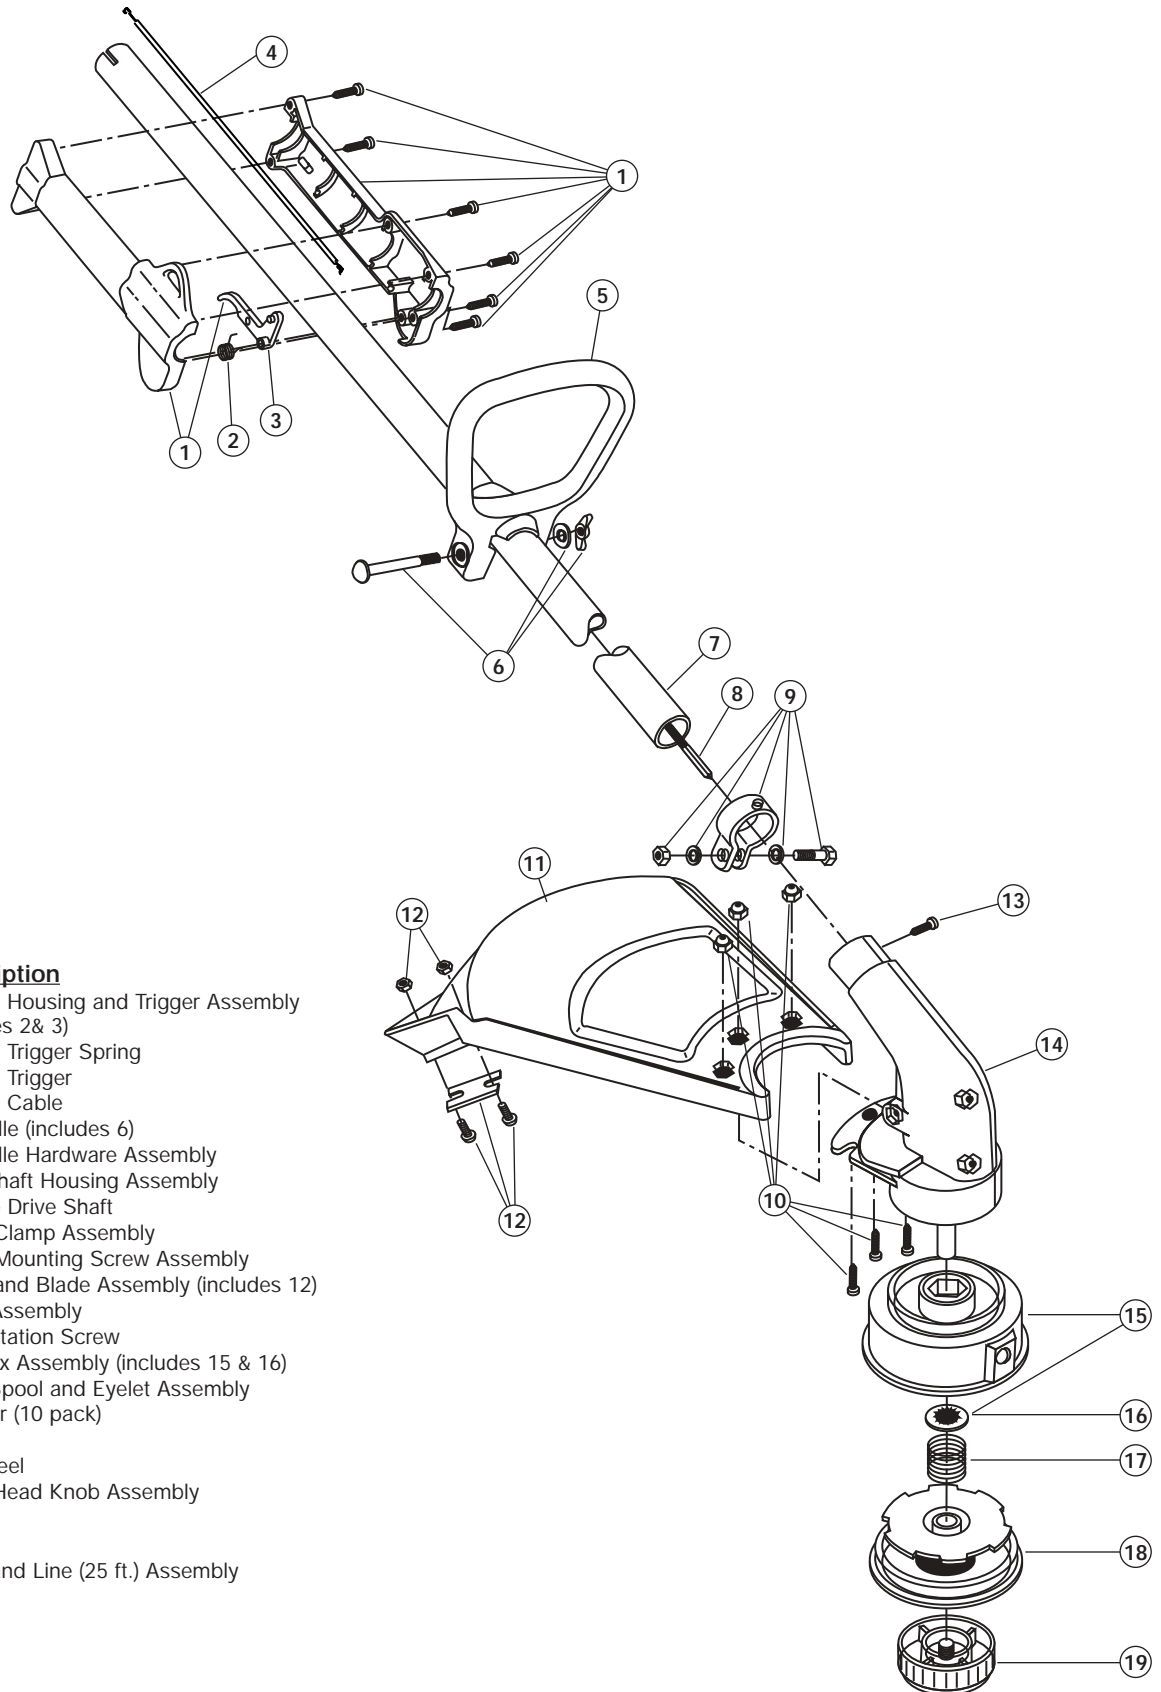

BOOM & TRIMMER PARTS - RYOBI BL150

2-CYCLE GAS TRIMMER

PPN 41AD150G763

Item	Part No.	Description
1	753-04279	Throttle Housing and Trigger Assembly (includes 2 & 3)
2	791-610314	Throttle Trigger Spring
3	791-180975	Throttle Trigger
4	791-182068	Throttle Cable
5	791-153064	D-Handle (includes 6)
6	791-153317	D-Handle Hardware Assembly
7	791-181569	Drive Shaft Housing Assembly
8	753-04251	Flexible Drive Shaft
9	791-153597	Lower Clamp Assembly
10	791-180547	Guard Mounting Screw Assembly
11	791-180548	Guard and Blade Assembly (includes 12)
12	791-180553	Blade Assembly
13	791-145569	Anti-Rotation Screw
14	791-180549	Gearbox Assembly (includes 15 & 16)
15	791-153619	Outer Spool and Eyelet Assembly
16	791-610660	Retainer (10 pack)
17	791-610317	Spring
18	753-1155	Inner Reel
19	791-153066	Bump Head Knob Assembly

Optional Accessories

* 791-153577 Spool and Line (25 ft.) Assembly

* Items Not Shown