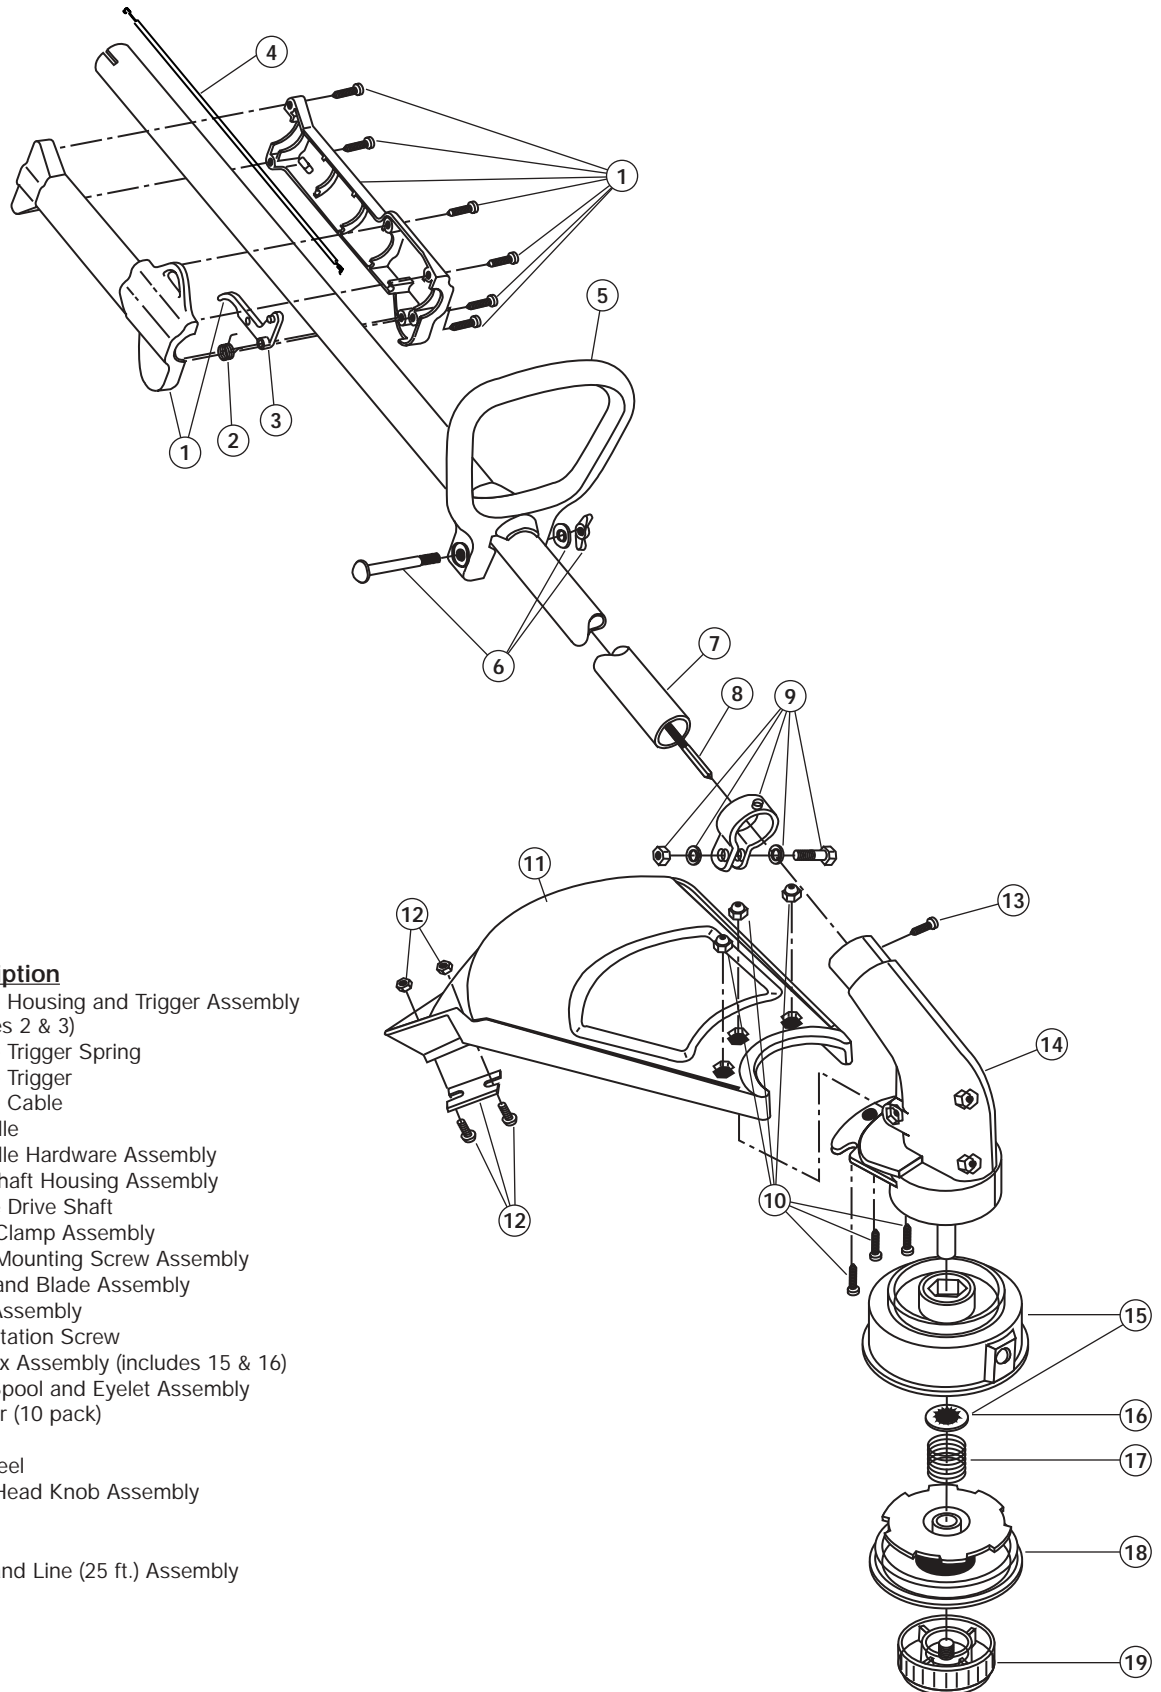

BOOM & TRIMMER PARTS - RYOBI BL150

2-CYCLE GAS TRIMMER

PPN 41BD150G163

Item	Part No.	Description
1	753-04279	Throttle Housing and Trigger Assembly (includes 2 & 3)
2	791-610314	Throttle Trigger Spring
3	791-180975	Throttle Trigger
4	753-04343	Throttle Cable
5	791-153064	D-Handle
6	791-153317	D-Handle Hardware Assembly
7	753-04330	Drive Shaft Housing Assembly
8	753-04251	Flexible Drive Shaft
9	791-153597	Lower Clamp Assembly
10	791-180547	Guard Mounting Screw Assembly
11	791-180548	Guard and Blade Assembly
12	791-180553	Blade Assembly
13	791-145569	Anti-Rotation Screw
14	791-180549	Gearbox Assembly (includes 15 & 16)
15	791-153619	Outer Spool and Eyelet Assembly
16	791-610660	Retainer (10 pack)
17	791-610317	Spring
18	753-1155	Inner Reel
19	791-153066	Bump Head Knob Assembly

Optional Accessories

- 791-153577 Spool and Line (25 ft.) Assembly
- Items Not Shown