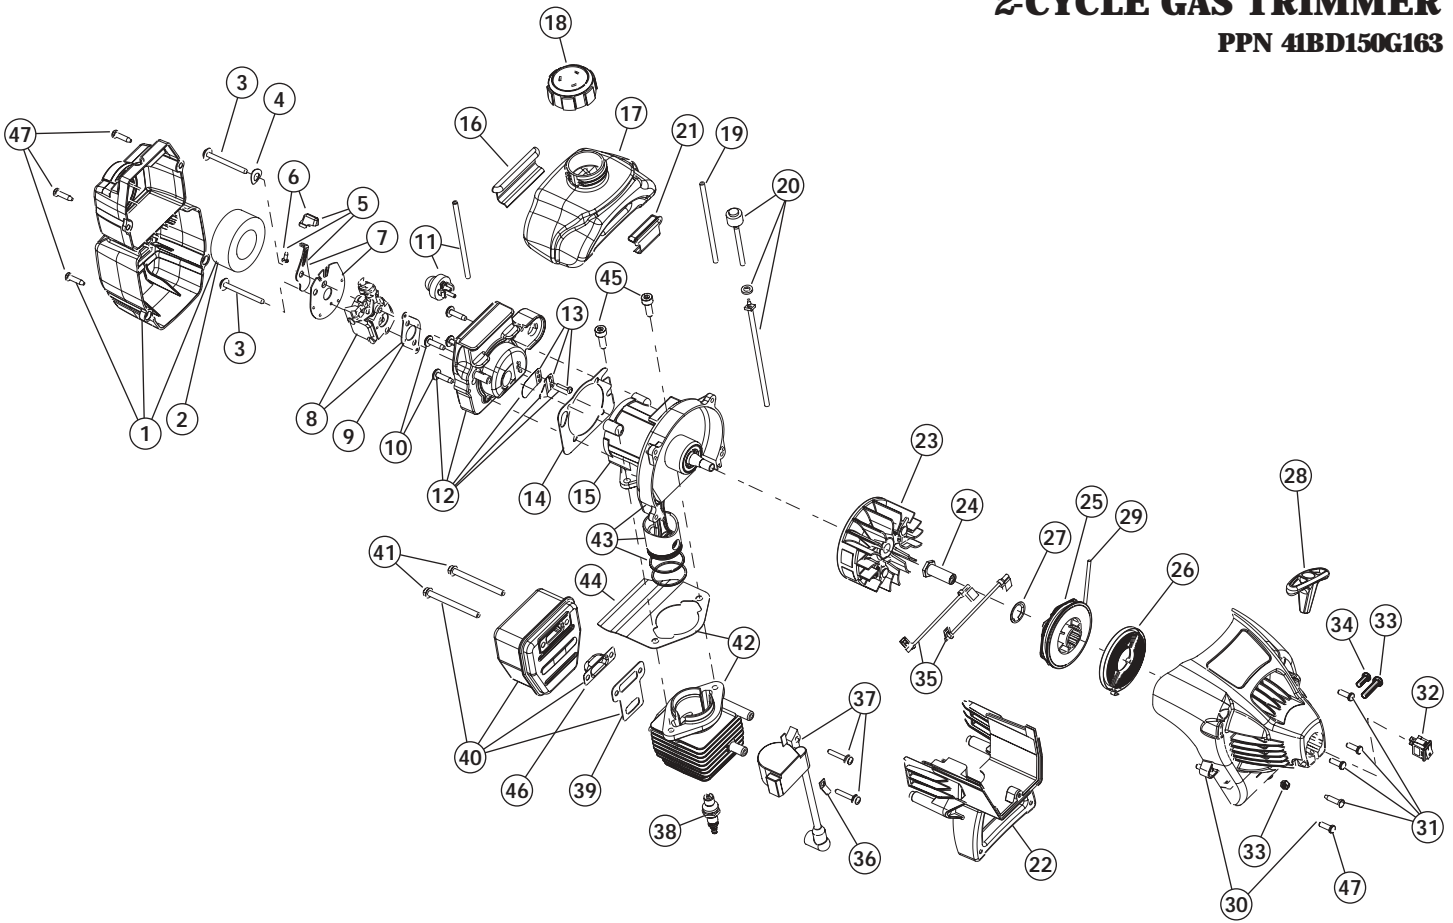

# ENGINE PARTS - MODEL BL150

## 2-CYCLE GAS TRIMMER

PPN 41BD150G163

Item	Part No.	Description
1	791-182059	Air Cleaner/Muffler Cover Assembly (includes 2 & 47)
2	791-180350	Air Cleaner Filter
3	791-180351	Carburetor Mounting Screws
4	791-180226	Wavey Washer
5	791-182160	Choke Lever Assembly (includes 6)
6	791-182161	Choke Knob and Screw
7	791-182162	Choke Lever and Plate (includes 5)
8	753-04333	Carburetor Assembly (includes 9 & 20)
9	791-610675	Carburetor Gasket
10	791-181860	Carb Mount Screw
11	791-683974	Primer and Hose Assembly
12	753-1196	Carb Mount Assembly (includes 10 & 13-14)
13	791-684451	Reed Assembly
14	753-1208	Carburetor Mount Gasket
15	753-04321	Crank Case Service Assembly (includes 10)
16	791-612134	Rear Mounting Pad
17	753-04285	Fuel Tank Assembly (includes 18-20)
18	791-182612	Fuel Cap Assembly
19	791-181168	Fuel Return Line
20	791-682039	Fuel Line Assembly
21	791-145308	Front Mounting Pad
22	791-182064	Shroud Extension and Stand
23	791-182736	Flywheel Assembly
24	791-610303	Spacer
25	753-1199	Recoil Pulley
26	753-04286	Recoil Spring
27	753-04288	Pulley Retainer
28	791-181079	Pull Handle

Item	Part No.	Description
29	791-613103	Rope
30	753-04289	Starter Housing Assembly (includes 25-29, 31)
31	791-181501	Housing Screws
32	791-182405	On/Off Switch
33	753-04291	Clamping Screw & Nut
34	791-182519	Anti-Rotation Screw
35	753-04290	Wire Leads
36	791-611063	Ground Tab
37	753-04336	Module Assembly
38	791-610311	Spark Plug
39	753-04159	Exhaust Gasket
40	791-182066	Muffler Assembly (includes 39, 41 & 46)
41	791-147575	Muffler Mounting Bolt
42	753-04323	Cylinder Assembly (includes 44)
43	753-1207	Piston and Rod Assembly w/Rings
44	753-1197	Cylinder Gasket
45	791-182723	Cylinder Bolt
46	791-182747	Spark Arrestor Screen
47	791-181345	Cover Screws
*	753-04134	Engine Gasket Kit
*	791-180090	O.E.M. Carburetor Repair Kit
*	791-180091	Gasket Diaphragm Repair Kit
*	753-1209	Piston Ring Set
*	753-04322	Short Block Assembly (includes 10, 15, 39, 42-45)