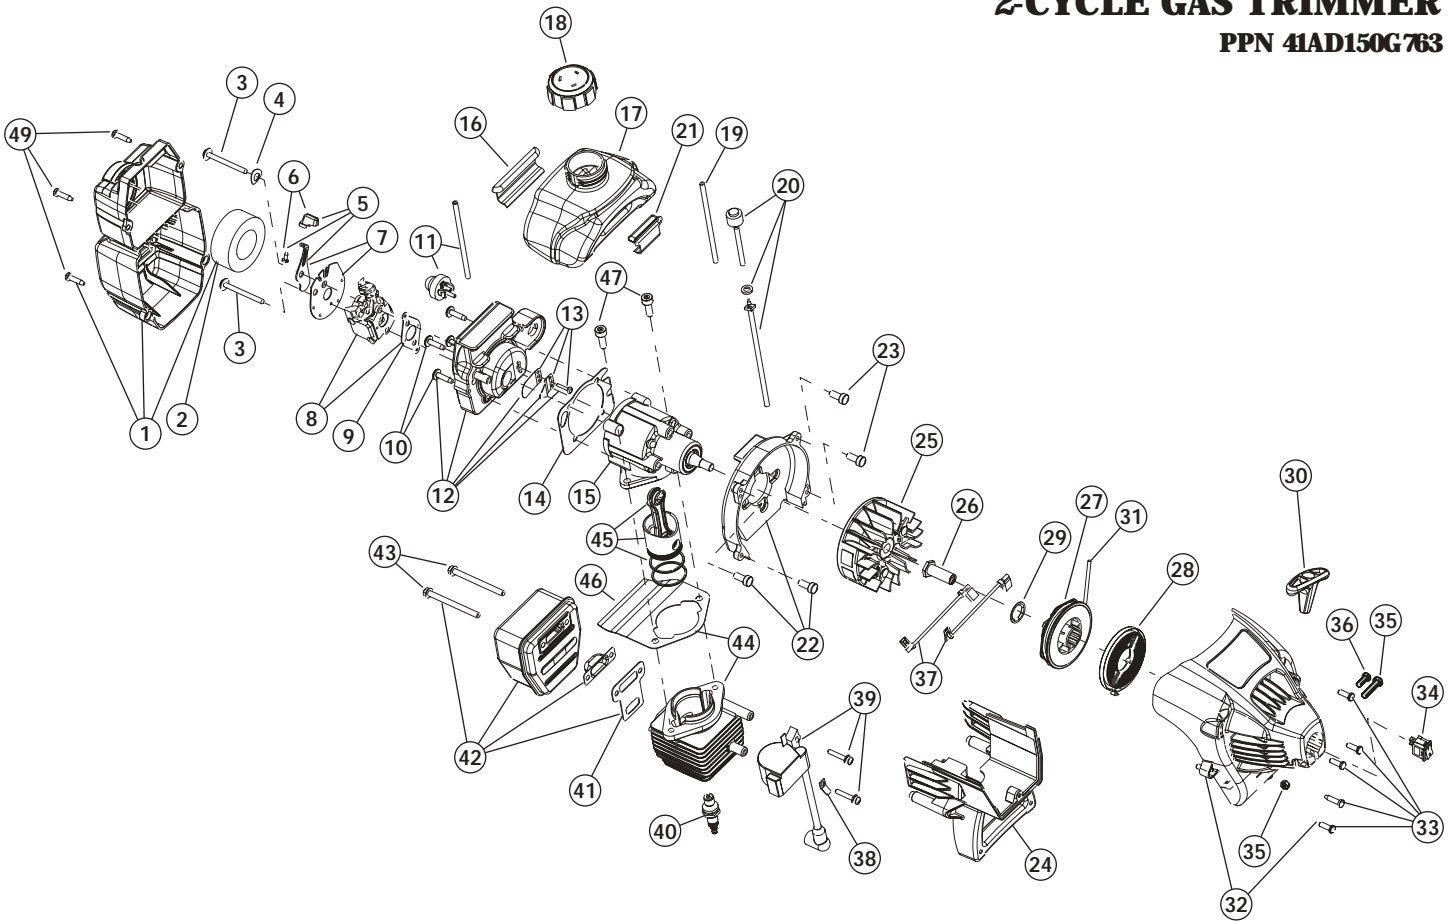

# ENGINE PARTS - MODEL BL150 2-CYCLE GAS TRIMMER

PPN 41AD150G763

Item	Part No.	Description
1	791-182059	Air Cleaner/Muffler Cover Assembly (includes 2 & 49)
2	791-180350	Air Cleaner Filter
3	791-180351	Carburetor Mounting Screws
4	791-180226	Wavey Washer
5	791-182160	Choke Lever Assembly (includes 6)
6	791-182161	Choke Knob and Screw
7	791-182162	Choke Lever and Plate (includes 3-6)
8	753-04106	Carburetor Assembly (includes 9 & 20)
9	791-610675	Carburetor Gasket
10	791-181860	Carb Mount Screw
11	791-683974	Primer and Hose Assembly
12	753-1196	Carb Mount Assembly (includes 13 & 14)
13	791-684451	Reed Assembly
14	753-1208	Carburetor Mount Gasket
15	753-04272	Crank Case Service Assembly (includes 10 & 23)
16	791-612134	Rear Mounting Pad
17	753-04285	Fuel Tank Assembly (includes 18-20)
18	791-182612	Fuel Cap Assembly
19	791-181168	Fuel Return Line
20	791-682039	Fuel Line Assembly
21	791-145308	Front Mounting Pad
22	791-153520	Shroud Assembly (includes 23)
23	791-181861	Shroud Screw
24	791-182064	Shroud Extension and Stand
25	791-181867	Flywheel Assembly
26	791-610303	Spacer
27	753-1199	Recoil Pulley
28	753-04286	Recoil Spring
29	753-04288	Pulley Retainer
30	791-181079	Pull Handle