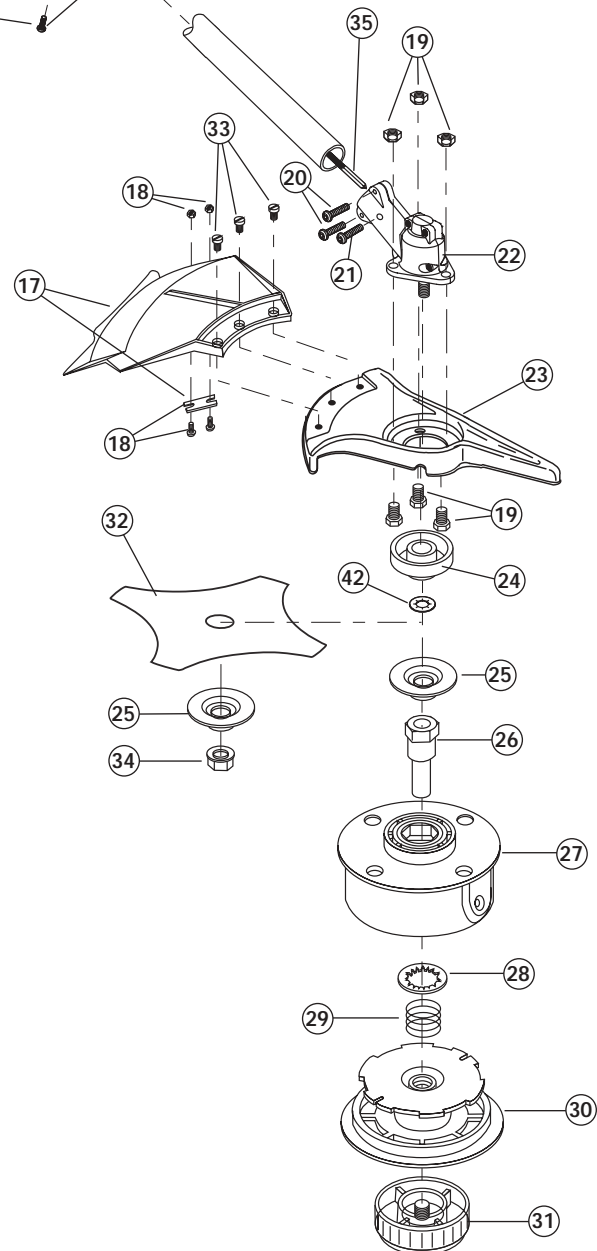

Optional Accessories

- 791-147278B Reel and Line Assembly
- 791-147498 Bump Head Assembly (includes 26-31)
- Items Not Shown