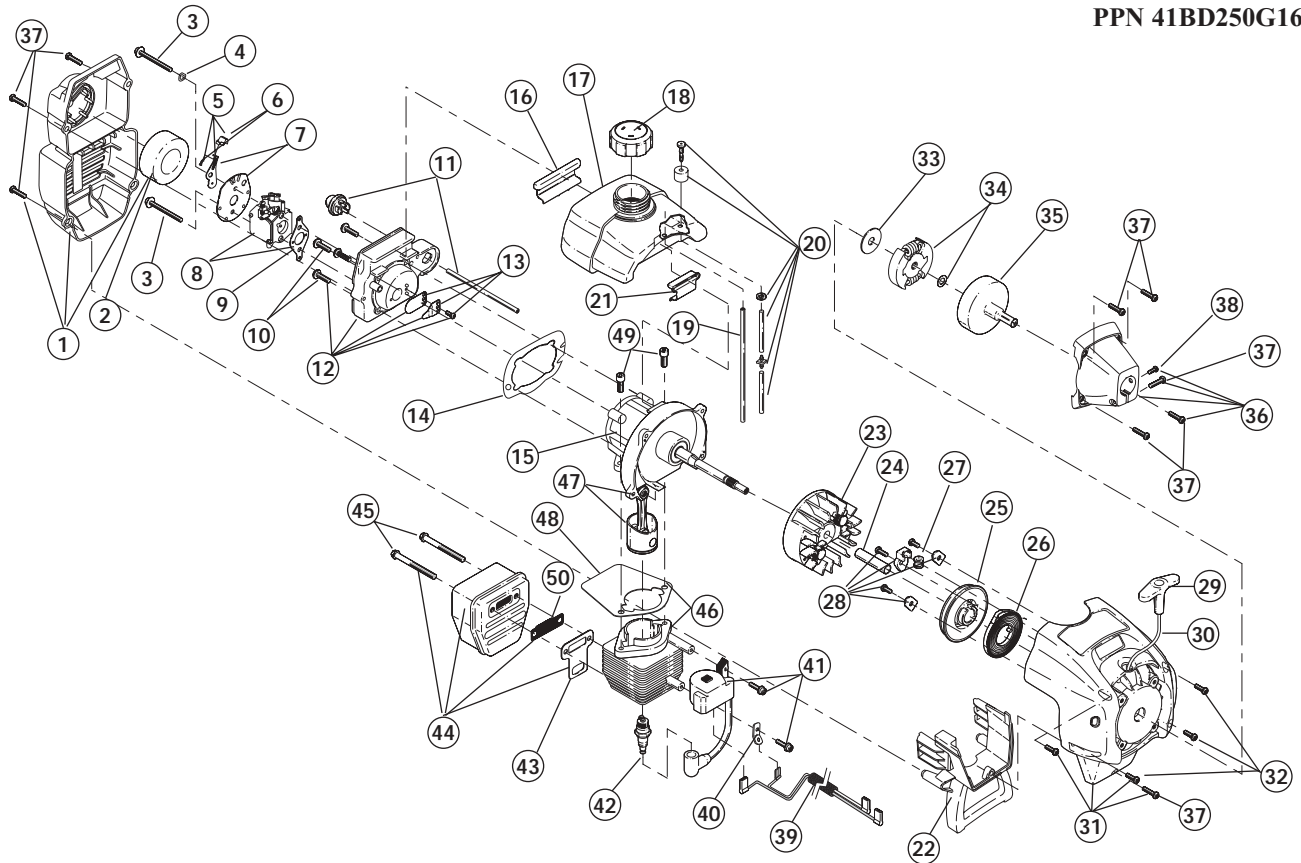

# ENGINE PARTS - MODEL BL250 2-CYCLE GAS TRIMMER

PPN 41BD250G163

Item	Part No.	Description	Item	Part No.	Description
1	791-182059	Air Cleaner/Muffler Cover Assembly (includes 2 & 37)	30	791-613103	Rope
2	791-180350	Air Cleaner Filter	31	753-04253	Starter Housing Assembly (includes 25-29 & 31)
3	791-180351	Carburetor Mounting Screws	32	791-181862	Housing Screw
4	791-180226	Wavey Washer	33	791-182368	Clutch Washer
5	791-182160	Choke Lever Assembly (includes 6)	34	791-181445	Clutch Rotor Assembly (includes 33)
6	791-182161	Choke Knob and Screw	35	791-153592	Clutch Drum Assembly
7	791-182162	Choke Lever and Plate (includes 4 & 5)	36	791-182797	Clutch Cover Assembly
8	753-04333	Carburetor Assembly (includes 9 & 20)	37	791-181345	Cover Screw
9	791-610675	Carburetor Gasket	38	791-182519	Anti-Rotation Screw
10	791-181860	Carb Mount Screw	39	791-182798	Wire Leads and Sleeve
11	791-683974	Primer and Hose Assembly	40	791-611063	Ground Tab
12	753-1196	Carb Mount Assembly (includes 10, 13 & 14)	41	753-04337	Module Assembly (includes 40)
13	791-684451	Reed Assembly	42	791-610311	Spark Plug
14	753-1208	Carburetor Mount Gasket	43	753-04159	Exhaust Gasket
15	753-04332	Crank Case Service Assembly (includes 10)	44	791-182066	Muffler Assembly (includes 43, 45 & 50)
16	791-612134	Rear Mounting Pad	45	791-147575	Muffler Mounting Bolt Assembly
17	753-04311	Fuel Tank Assembly (includes 18-20)	46	753-04323	Cylinder Assembly (includes 50)
18	791-182612	Fuel Cap Assembly	47	753-1207	Piston and Rod Assembly
19	791-181168	Fuel Return Line	48	753-1197	Cylinder Gasket
20	791-682039	Fuel Line Assembly	49	791-182723	Cylinder Bolt
21	791-145308	Front Mounting Pad	50	791-182747	Spark Arrestor Screen
22	791-182064	Shroud Extension and Stand	*	753-04134	Engine Gasket Kit
23	791-182736	Flywheel Assembly	*	791-180090	O.E.M. Carburetor Repair Kit
24	791-181065	Spacer	*	791-180091	Gasket Diaphragm Repair Kit
25	753-04232	Recoil Pulley Assembly	*	753-1209	Piston Ring
26	791-613102	Recoil Spring	*	753-04334	Short Block Assembly (includes 10, 15, 42, 47-50)
27	791-611061	Rope Guide	*	791-181599	Clutch Springs (Qty. 2)
28	791-181441	Pulley Retainer Assembly	*		Items Not Shown
29	791-181079	Pull Handle			