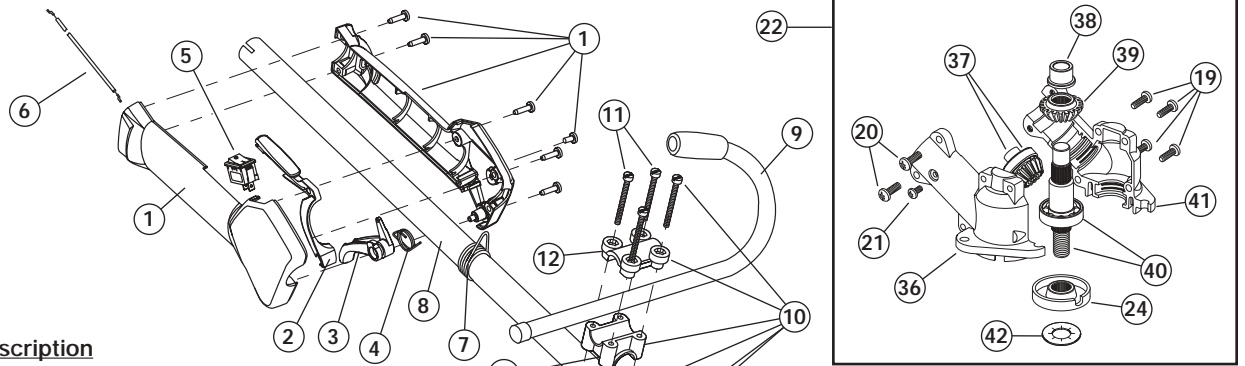

BOOM AND TRIMMER PARTS - MODEL BL250

2-CYCLE GAS TRIMMER

PPN 41BD250G163

Item	Part No.	Description
1	791-00040	Throttle Housing and Trigger Assembly (includes 2-4)
2	791-00041	Throttle Trigger Lock-Out
3	791-00042	Throttle Trigger
4	791-182690	Throttle Trigger Spring
5	791-182405	Switch Assembly
6	791-182877	Throttle Cable Assembly
7	791-610327	Harness Clip
8	791-147486	Drive Shaft Housing Assembly
9	791-180286	J-Handle Assembly
10	791-683295	Handle Bracket Assembly (includes 11-16)
11	791-181811	Screw
12	791-181812	Upper Handle Clamp
13	791-181813	Middle Handle Clamp
14	791-181814	Lower Handle Clamp
15	791-181815	Nut
16	791-145569	Anti-Rotation Screw
17	791-683299	Shield and Blade Assembly (includes 18)
18	791-682061	Blade Assembly
19	791-182200	Shield Mount Screw Assembly
20	791-182195	Gearbox Mounting Hardware
21	791-145569	Anti-Rotation Screw
22	791-182193	Gearbox Assembly (includes 20, 21, 24 & 25)
23	791-147492	Blade Shield
24	791-182196	Blade Driver
25	791-147490	Retaining Washer
26	791-612483	Spool Shaft
27	791-683301	Outer Spool and Eyelet Assembly
28	791-612026	Retainer
29	791-610636	Spring
30	791-147495	Inner Reel
31	791-180814	Bump Head Knob Assembly
32	791-145873	4-Tooth Blade
33	791-683304	Guard Mount Screws
34	791-181699	Nut
35	791-181817	Flexible Drive Shaft
36	791-182192	Right Housing
37	791-182194	Pinion Gear Assembly
38	791-182199	Output Shaft Bushing
39	791-182198	Output Shaft Gear
40	791-182197	Output Shaft Assembly (includes 38 & 39)
41	791-182191	Left Housing
42	753-04348	Palnut
*	791-180014	Blade Retaining Kit (includes 25 & 34)
*	791-613226	Locking Rod Tool
*	791-682075	Shoulder Harness