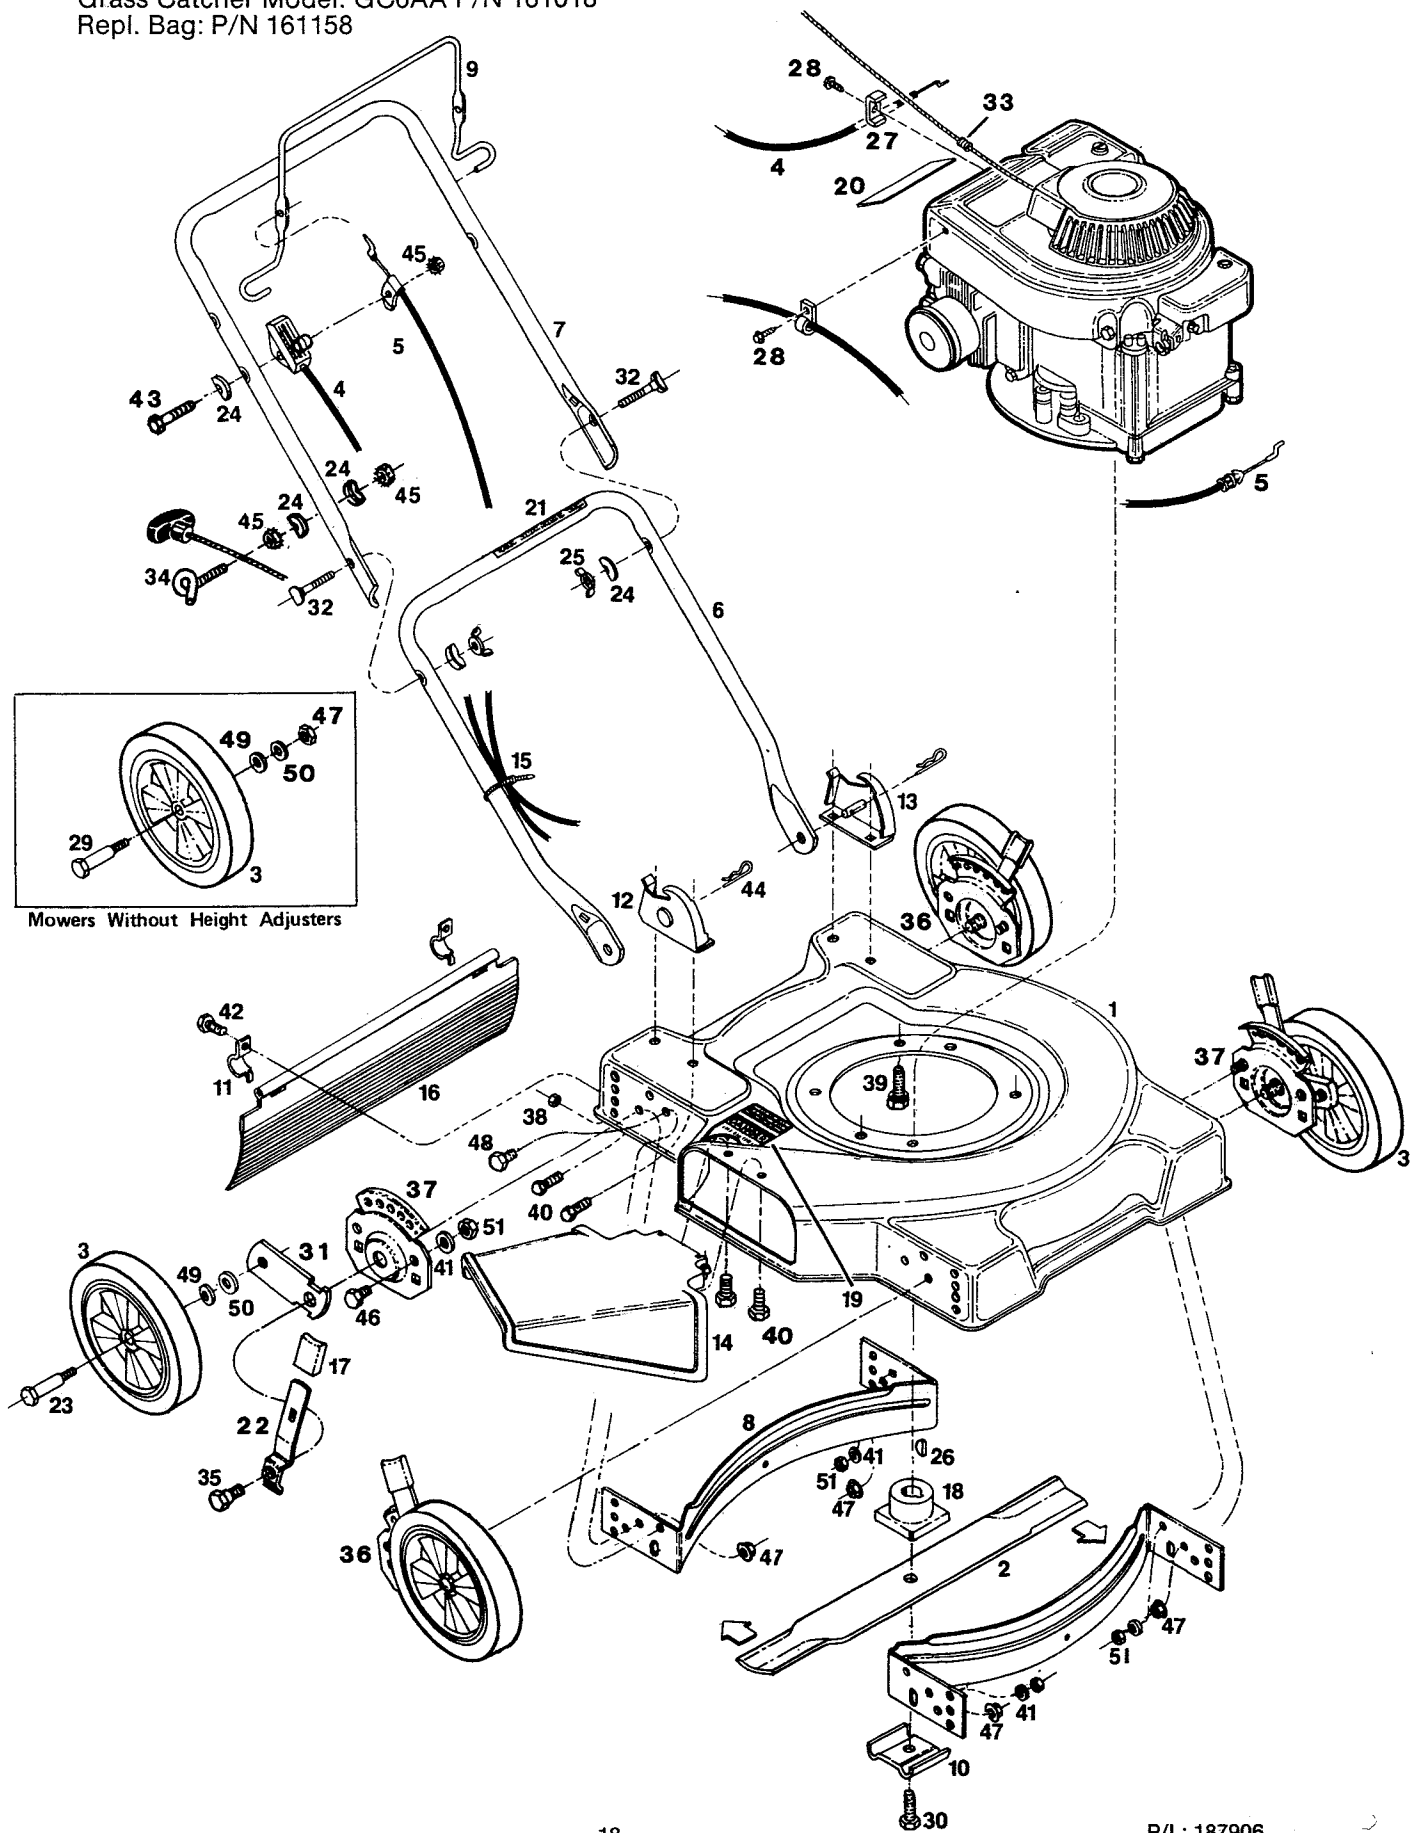

20"/22" SIDE DISCHARGE ROTARY MOWER

MODEL: C223-J

O2031-J

Grass Catcher Model: GC6AA P/N 161018

Repl. Bag: P/N 161158

Mowers Without Height Adjusters

**20"/22" SIDE DISCHARGE ROTARY MOWER
MODEL: C223-J**

O2031-J

Grass Catcher Model: GC6AA P/N 161018

Repl. Bag: P/N 161158

Index No.	Part No.	Description	Index No.	Part No.	Description
1	019042	Deck 20"	20	009415	Decal-Blade Warning
	019778	Deck 22"	21	144899	Decal-Starting Instructions
2	030031	Blade-20" Flat	22	776500	Setting Lever - Height Adjuster*
	030049	Blade-22" Flat	23	150060	Wheel Bolt w/Hgt. Adj.*
3		Wheel Assembly*	24	150201	Washer-Curved 5/16
	041012	6" Plastic - White - Diamond	25	150235	Wingnut 5/16-18
	041533	6½" Plastic - White - Diamond	26	150276	Woodruff Key #6
	040246	7" Plastic-White-Diamond	27	150318	Cable Clamp
	041525	7" Plastic-White-Diamond	28	150623	Screw-Sheet Metal #10 x 5/8
	041046	7" Steel - White-Rib-Flange Bearing	29	150730	Wheel Bolt w/o Hgt. Adj.*
	040857	8" Plastic-White-Diamond	30	162024	Bolt-Blade
	040865	8" Plastic-White-Diamond-Roller Bearing	31	777862	Wheel Lever - Height Adjuster*
	041111	8" Steel-White-Rib-Flange Bearing	32	151928	Bolt-Curved Head 5/16-18 x 1 3/4
	042432	8" Plastic-White-Diamond	33	152074	Rope Stop
4	051219	Control-Throttle w/Cable	34	152371	Rope Guide
5	052142	Cable-Engine Blade Control	35	153650	Shoulder Bolt-Hgt. Adj.*
6	071563	Handle-Lower	36	428664	Back Plate-Height Adjuster R.H. Front L.H. Rear*
7	071076	Handle-Upper	37	428714	Back Plate-Height Adjuster L.H. Front R.H. Rear*
	071084	Handle-Upper Vinyl Grip	38	452318	Nut-#10-24 HX Nylon Insert
	072181	Handle-Upper Cushion Grip	39	457168	Bolt-3/8-16 x 7/8 Thread Forming
8	101519	Baffle 20/22" Rear or Front*	40	457499	Bolt-1/4-20 x 1/2 Thread Forming
9	104687	Bail-Engine/Blade Control	41	462093	Washer-Flat 1/4"*
	109470	Bail-Engine/Blade Control Vinyl Grip	42	458687	Bolt-Hex Head #10-24 x 1/2
10	106336	Washer-Blade Adapter	43	153874	Bolt-1/4-20 x 2 1/4 Hex Head
11	106914	Clip-Trailing Shield	44	715011	Hairpin Cotter
12	088369	Handle Bracket-Right Hand	45	715037	Nut-Keps 1/4-20
13	088377	Handle Bracket-Left Hand	46	715045	Bolt-Hex Head 1/4-20 x 3/4*
14	394619	Chute Deflector Assembly	47	451492	Locknut 3/8-16 Top TopLock Flange
15	110379	Cable Tie	48	715201	Bolt-Hex 3/8-16 x 3/4 w/o Hgt. Adj.
16	114405	Trailing Shield-20/22" w/o Hgt. Adj.	49	715607	Washer-Belleville
	114421	Trailing Shield-20/22" w/Hgt. Adj.	50	715417	Washer 3/8 SAE*
17	114462	Plastic Tip-Setting Lever*	51	715508	Locknut 1/4-20 Top
18	133231	Blade Adapter			
19	144063	Decal-Danger			

• INDICATES OPTIONAL EQUIPMENT

• INDICATES OPTIONAL EQUIPMENT

- This parts list covers several different mower models; not all of the parts listed may be used on the particular model you are working with.
- When servicing use only **Genuine Factory Replacement Parts (OEM)** that are specifically designed for the particular model that you are working with.
- Parts are right or left hand as viewed from the operator's position.
- Model specifications are subject to change without prior notice.
- **Do not operate** the mower unless all parts are attached and in good working order.
- Lawn mower deck and/or other painted parts differing in color may be substituted without notice.