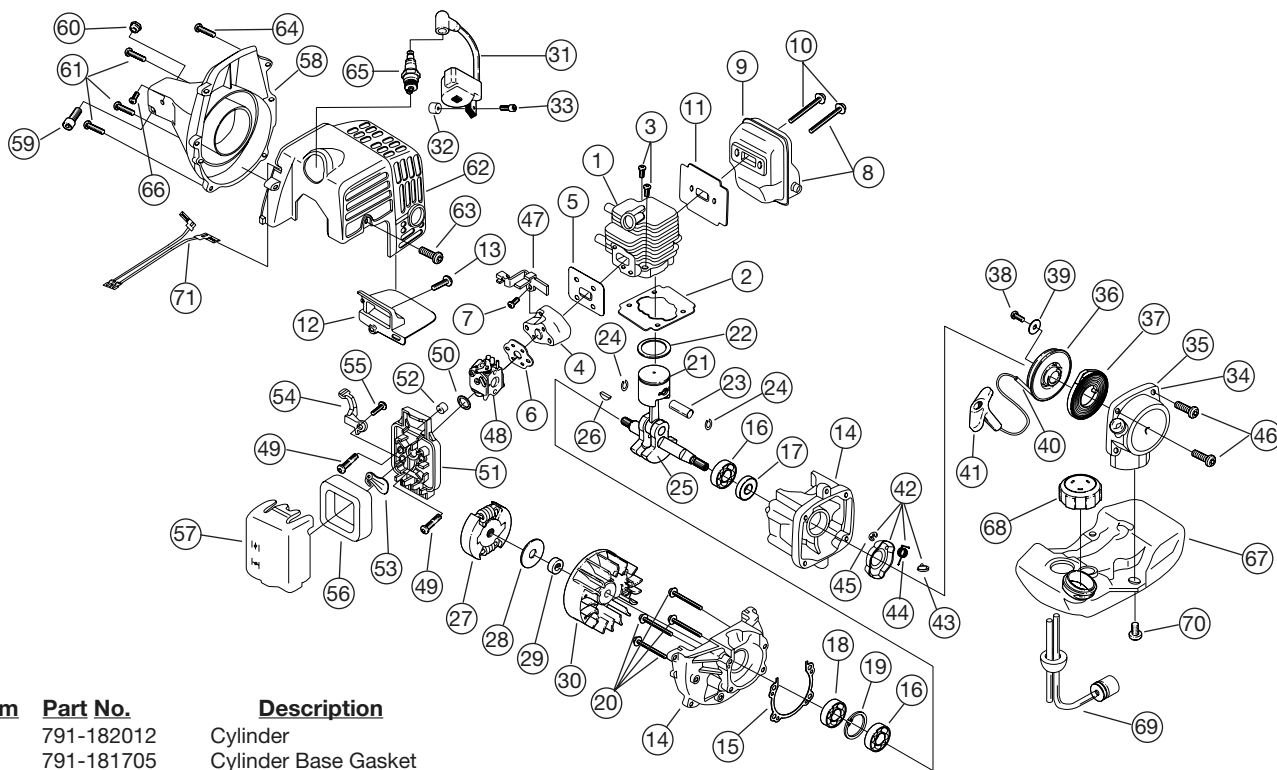

Cub Cadet II[®]

Parts Manual

2-Cycle Trimmer
Model CC 2000

Cub Cadet LLC P.O. Box 361131 Cleveland, OH 44136-0019

FORM 791-?????? (11/01) (770-10695 Rev. P00)
Printed in U.S.A.

BOOM AND TRIMMER

Item	Part No.	Description
1	791-180866	Grip
2	791-181688	Throttle Cable Assembly
3	791-180975	Throttle Trigger
4	791-610314	Throttle Trigger Spring
5	791-153-1150	Throttle Trigger Assembly (includes 3 & 4)
6	791-180252	Switch Assembly
7	791-181690	Wire Lead Assembly
8	791-153-1151	Loop Handle Assembly (includes 9-11)
9	791-153-1152	Screw
10	791-153-1153	Washer
11	791-153-1154	Nut
12	791-182838	Drive Shaft Housing Assembly
13	791-182839	Flexible Drive Shaft
14	791-153597	Lower Clamp Assembly
15	791-180531	Shield Mounting Screw
16	791-182840	Bushing Housing Assembly
17	791-145569	Anti-Rotation Screw
18	791-181659	Shield and Blade Assembly (includes 19)
19	791-682061	Blade Assembly
20	791-182841	Outer Spool w/ Retainer (includes 21)
21	791-182458	Retainer
22	791-182842	Spring
23	791-153-1155	Inner Reel
24	791-153066B	Bump Knob Assembly

Optional Accessories

- * 791-153-1156 Replacement Line, 0.095 Diameter
- * 791-153-1156 Reel and Line Assembly New
- * 791-153-1157 Bump Head Assembly
- * 791-682075B Shoulder Harness

* Items Not Shown

ENGINE