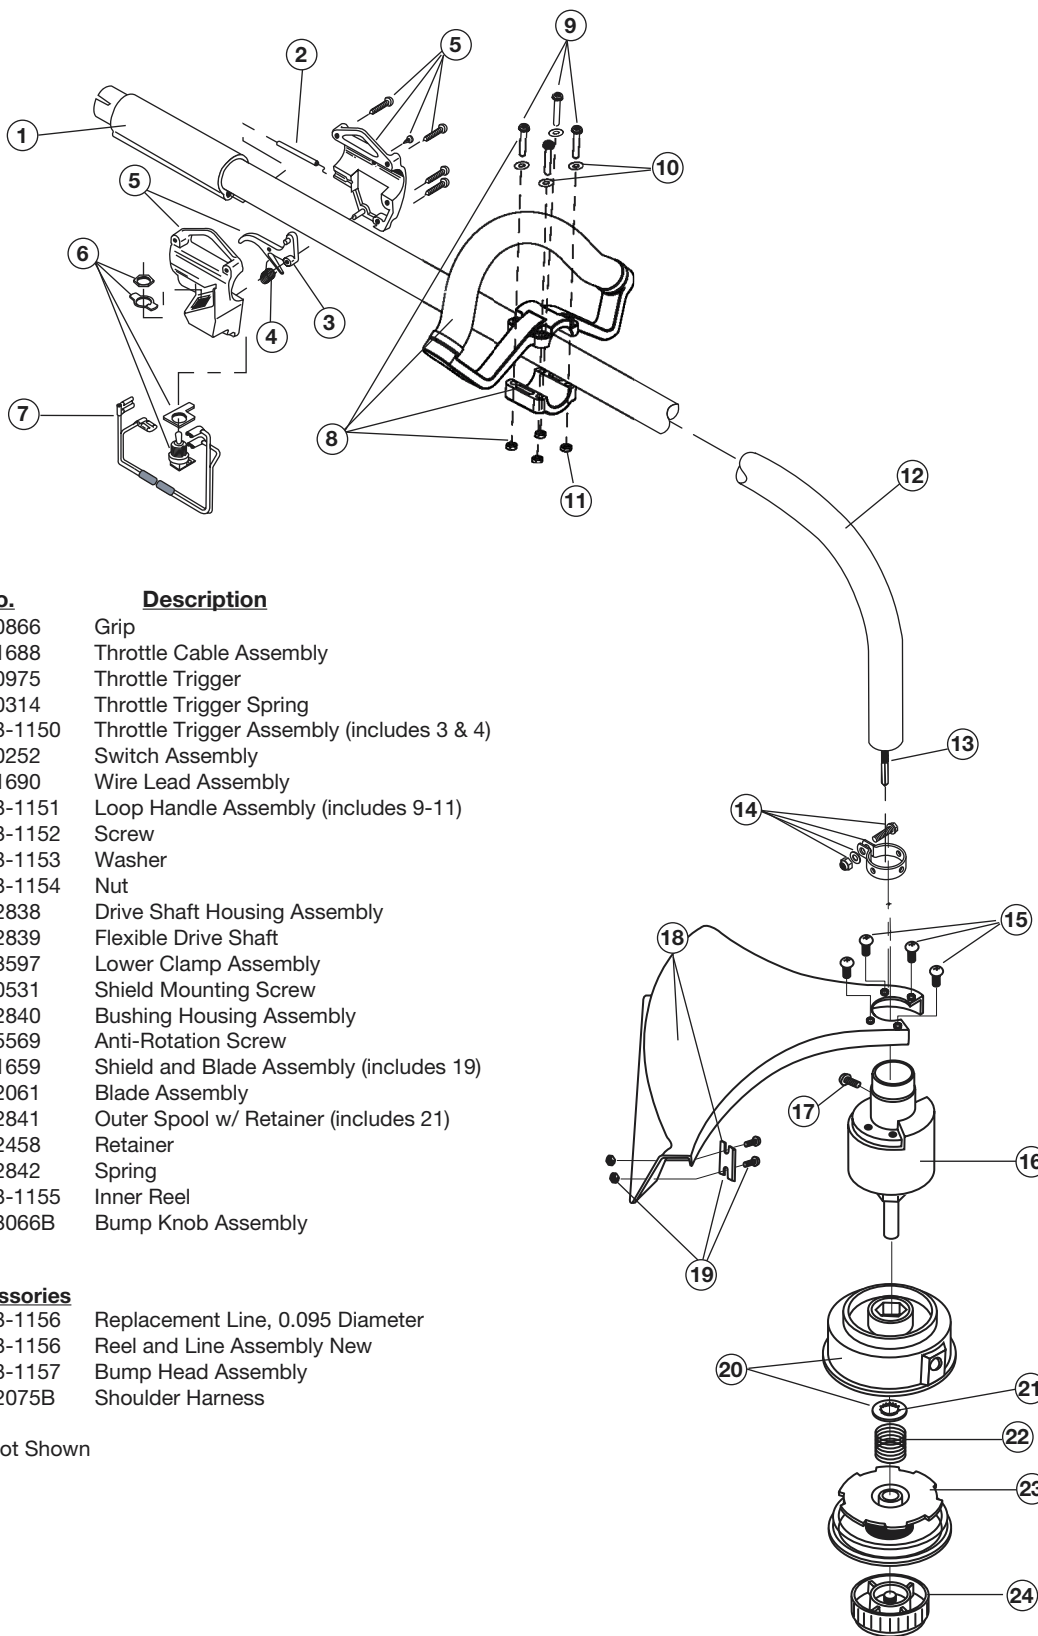

Cub Cadet II[®]

Parts Manual

2-Cycle Trimmer
Model CC 2000

Cub Cadet LLC P.O. Box 361131 Cleveland, OH 44136-0019

FORM 791-?????? (11/01) (770-10695 Rev. P00)
Printed in U.S.A.

BOOM AND TRIMMER

Item	Part No.	Description
1	791-180866	Grip
2	791-181688	Throttle Cable Assembly
3	791-180975	Throttle Trigger
4	791-610314	Throttle Trigger Spring
5	791-153-1150	Throttle Trigger Assembly (includes 3 & 4)
6	791-180252	Switch Assembly
7	791-181690	Wire Lead Assembly
8	791-153-1151	Loop Handle Assembly (includes 9-11)
9	791-153-1152	Screw
10	791-153-1153	Washer
11	791-153-1154	Nut
12	791-182838	Drive Shaft Housing Assembly
13	791-182839	Flexible Drive Shaft
14	791-153597	Lower Clamp Assembly
15	791-180531	Shield Mounting Screw
16	791-182840	Bushing Housing Assembly
17	791-145569	Anti-Rotation Screw
18	791-181659	Shield and Blade Assembly (includes 19)
19	791-682061	Blade Assembly
20	791-182841	Outer Spool w/ Retainer (includes 21)
21	791-182458	Retainer
22	791-182842	Spring
23	791-153-1155	Inner Reel
24	791-153066B	Bump Knob Assembly