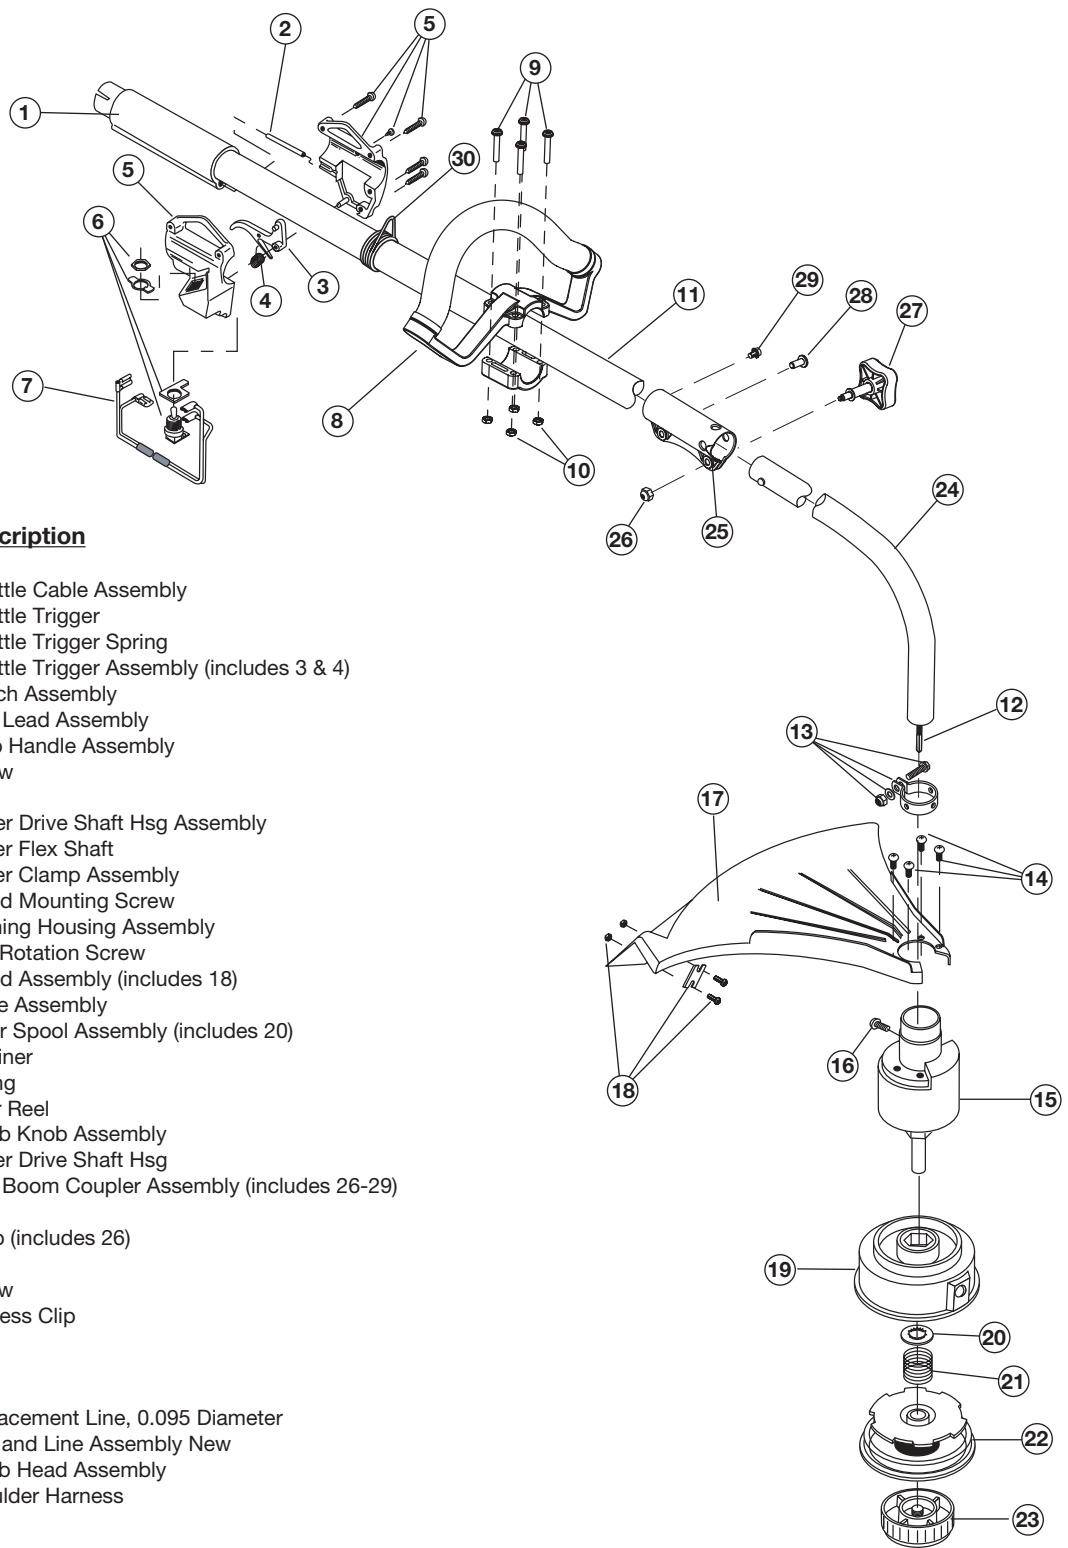

BOOM AND TRIMMER PARTS - CC2025

2-CYCLE GAS TRIMMER

PPN 41ADC25C010

Item	Part No.	Description
1	791-180866	Grip
2	791-181688	Throttle Cable Assembly
3	791-180975	Throttle Trigger
4	791-610314	Throttle Trigger Spring
5	791-181689	Throttle Trigger Assembly (includes 3 & 4)
6	791-180252	Switch Assembly
7	791-181690	Wire Lead Assembly
8	753-1151	Loop Handle Assembly
9	753-1152	Screw
10	753-1154	Nut
11	753-04503	Upper Drive Shaft Hsg Assembly
12	791-181852	Lower Flex Shaft
13	791-153597	Lower Clamp Assembly
14	791-180531	Shield Mounting Screw
15	791-153312	Bushing Housing Assembly
16	791-145569	Anti-Rotation Screw
17	791-181659	Shield Assembly (includes 18)
18	791-181823	Blade Assembly
19	791-153619	Outer Spool Assembly (includes 20)
20	791-610660	Retainer
21	791-610317	Spring
22	753-1155	Inner Reel
23	791-153066B	Bumb Knob Assembly
24	791-182387	Lower Drive Shaft Hsg
25	791-181616B	Split Boom Coupler Assembly (includes 26-29)
26	791-181886	Nut
27	791-181618B	Knob (includes 26)
28	791-181617	Bolt
29	791-182057	Screw
30	791-610327	Harness Clip

Optional Accessories

- 791-180120 Replacement Line, 0.095 Diameter
- 753-1156 Reel and Line Assembly New
- 753-1157 Bumb Head Assembly
- 791-682075B Shoulder Harness
- Items Not Shown