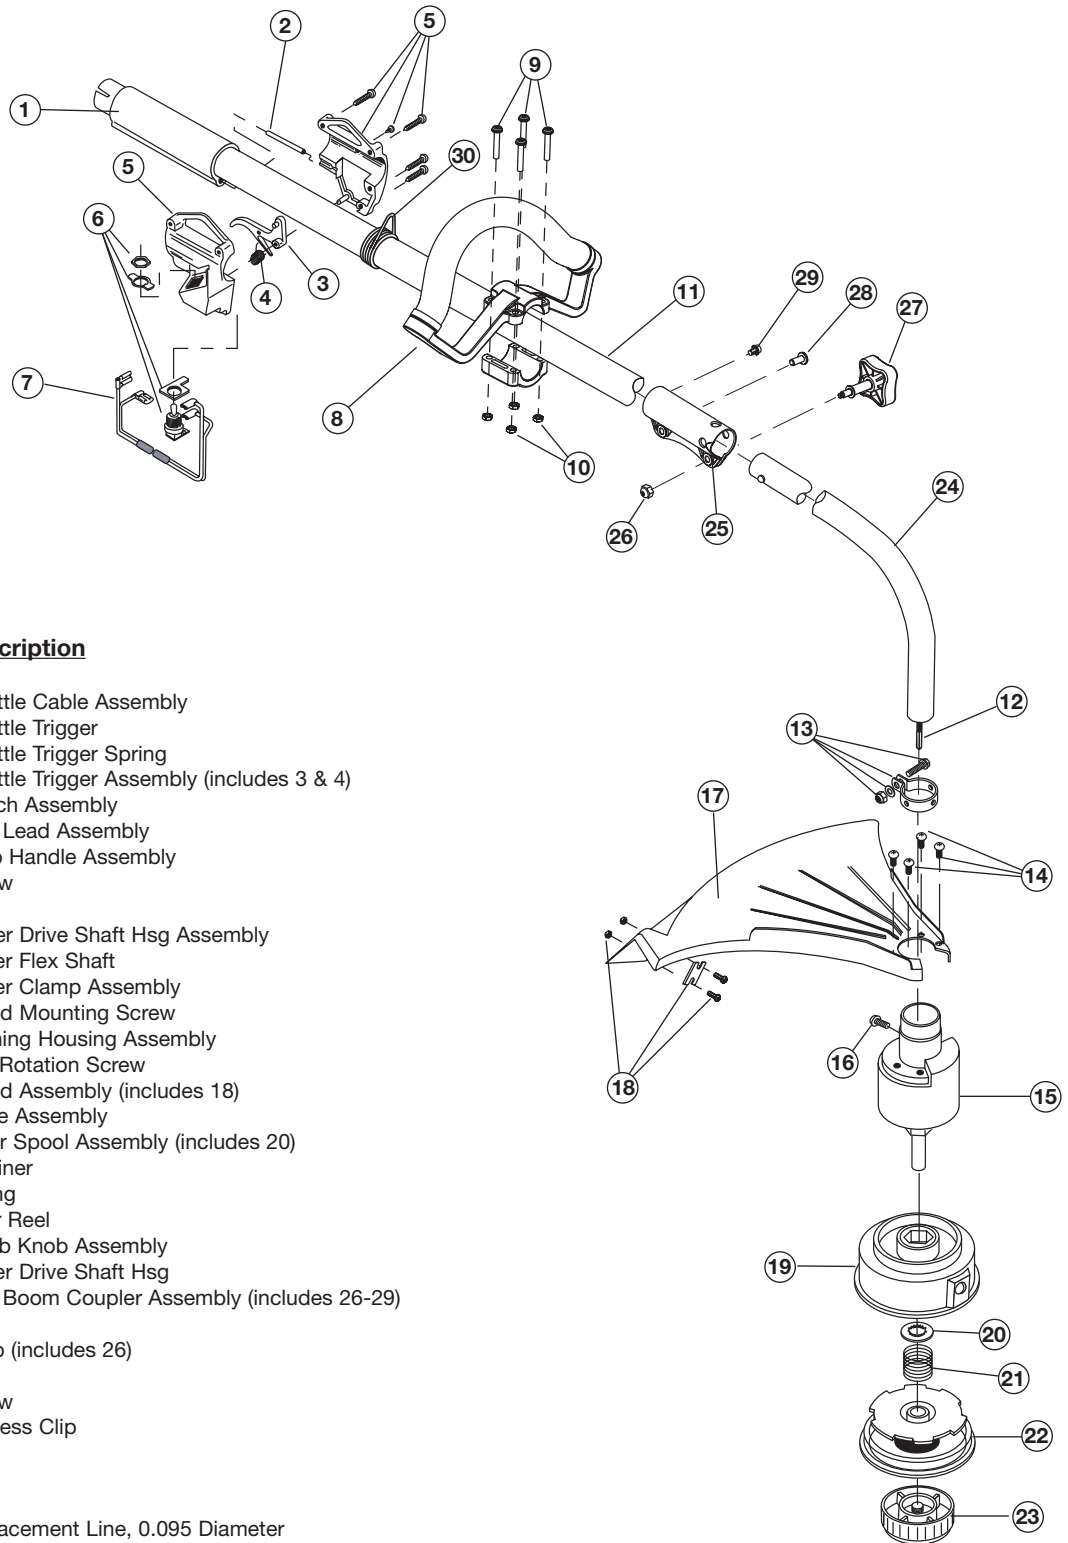

ENGINE PARTS - MODEL CC2025
2-CYCLE GAS TRIMMER
PPN 41BDC25C010

Item	Part No.	Description
1	791-180866	Grip
2	791-181688	Throttle Cable Assembly
3	791-180975	Throttle Trigger
4	791-610314	Throttle Trigger Spring
5	791-181689	Throttle Trigger Assembly (includes 3 & 4)
6	791-180252	Switch Assembly
7	791-181690	Wire Lead Assembly
8	753-1151	Loop Handle Assembly
9	753-1152	Screw
10	753-1154	Nut
11	753-04503	Upper Drive Shaft Hsg Assembly
12	791-181852	Lower Flex Shaft
13	791-153597	Lower Clamp Assembly
14	791-180531	Shield Mounting Screw
15	791-153312	Bushing Housing Assembly
16	791-145569	Anti-Rotation Screw
17	791-181659	Shield Assembly (includes 18)
18	791-181823	Blade Assembly
19	791-153619	Outer Spool Assembly (includes 20)
20	791-610660	Retainer
21	791-610317	Spring
22	753-1155	Inner Reel
23	791-153066B	Bumb Knob Assembly
24	791-182387	Lower Drive Shaft Hsg
25	791-181616B	Split Boom Coupler Assembly (includes 26-29)
26	753-04386	Nut
27	791-181618B	Knob (includes 26)
28	791-181617	Bolt
29	791-182057	Screw
30	791-610327	Harness Clip

Optional Accessories

- 791-180120 Replacement Line, 0.095 Diameter
- 753-1156 Reel and Line Assembly New
- 753-1157 Bumb Head Assembly
- 791-682075B Shoulder Harness

* Items Not Shown