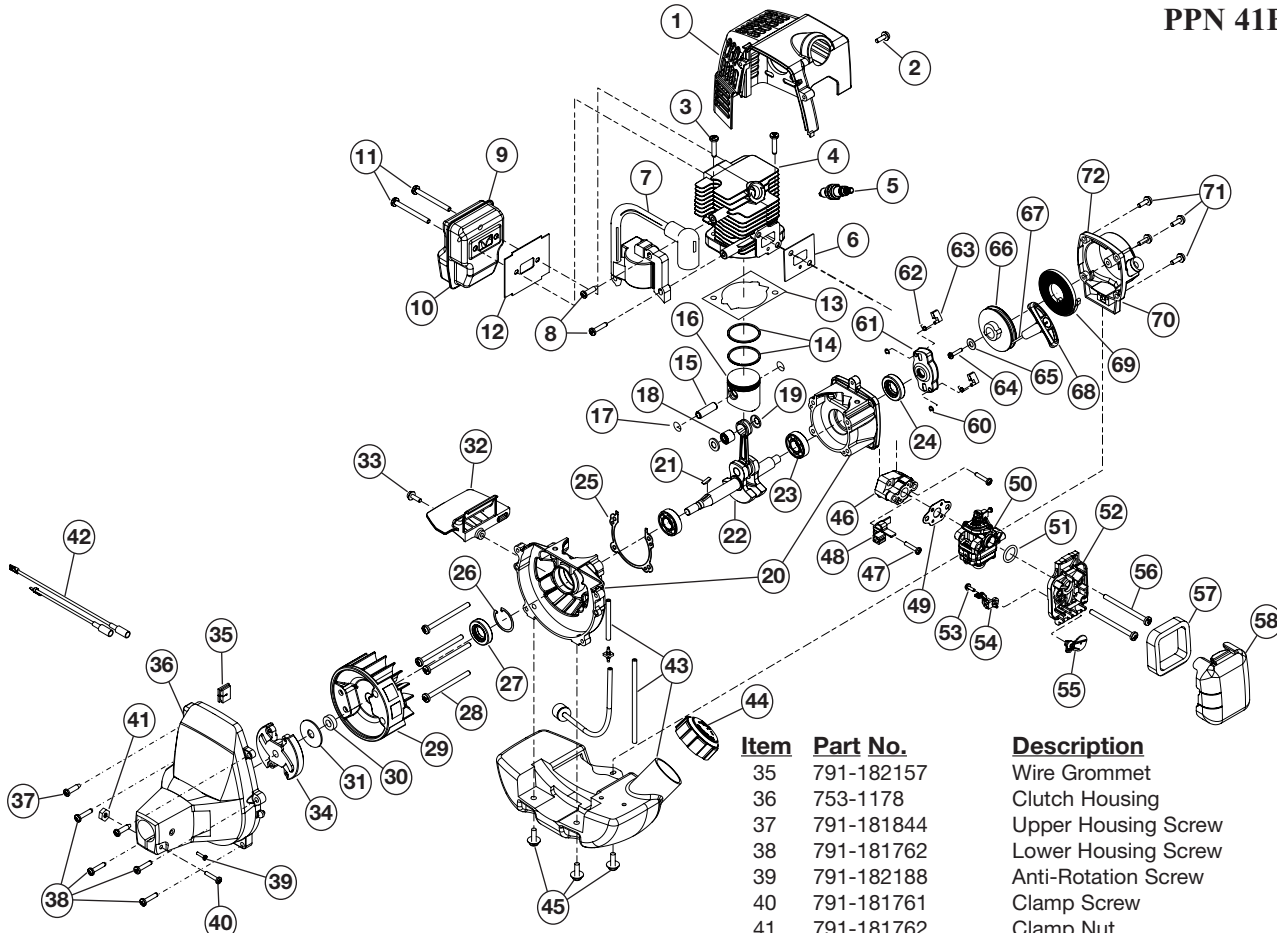

# ENGINE PARTS - MODEL CC2025 2-CYCLE GAS TRIMMER PPN 41BDC25C010

Item	Part No.	Description
1	753-04730	Engine Cover
2	791-181716	Cover Screw
3	MC-9SRCB-05-22	Cylinder Bolt
4	MC-9292-MD0101F	Cylinder
5	791-610311B	Spark Plug
6	MC-9014-MD0104	Insulator Gasket
7	753-04731	Module Assembly (includes 8)
8	MC-9SQKBM-04-20	Module Screw
9	753-04842	Muffler Assembly (includes 10 & 11)
10	753-04838	Muffler
11	791-181713	Muffler Mounting Bolt
12	791-181714	Muffler Gasket
13	MC-9014-MD0101	Cylinder Gasket
14	MC-9189-MD0101	Piston Ring
15	MC-9115-MD0101	Piston Pin
16	MC-9290-MD0101	Piston
17	MC-9131-MD0101	Piston Clip
18	MC-9NR-081187	Needle Baring
19	MC-9057-MD0101	Piston Spacer
20	753-04839	Crankcase Assembly (includes 22-28)
21	MC-9221-310001	Flywheel Key
22	MC-9228-MD0101	Crankshaft Assembly
23	MC-9DB-600102	Ball Baring
24	MC-9157-332101	Rear Oil Seal
25	MC-9014-MD0102	Crankcase Gasket
26	MC-9CB-28	C-Clip
27	MC-9157-332102	Front Oil Seal
28	MC-9SGKB-05-30	Crankcase Screw
29	MC-9151-MD0103	Flywheel
30	MC-9131-MD0201	Spacer
31	MC-9043-MD0201	Clutch Washer
32	791-181715	Muffler Plate
33	791-181716	Muffler Plate Screw
34	791-181730	Clutch