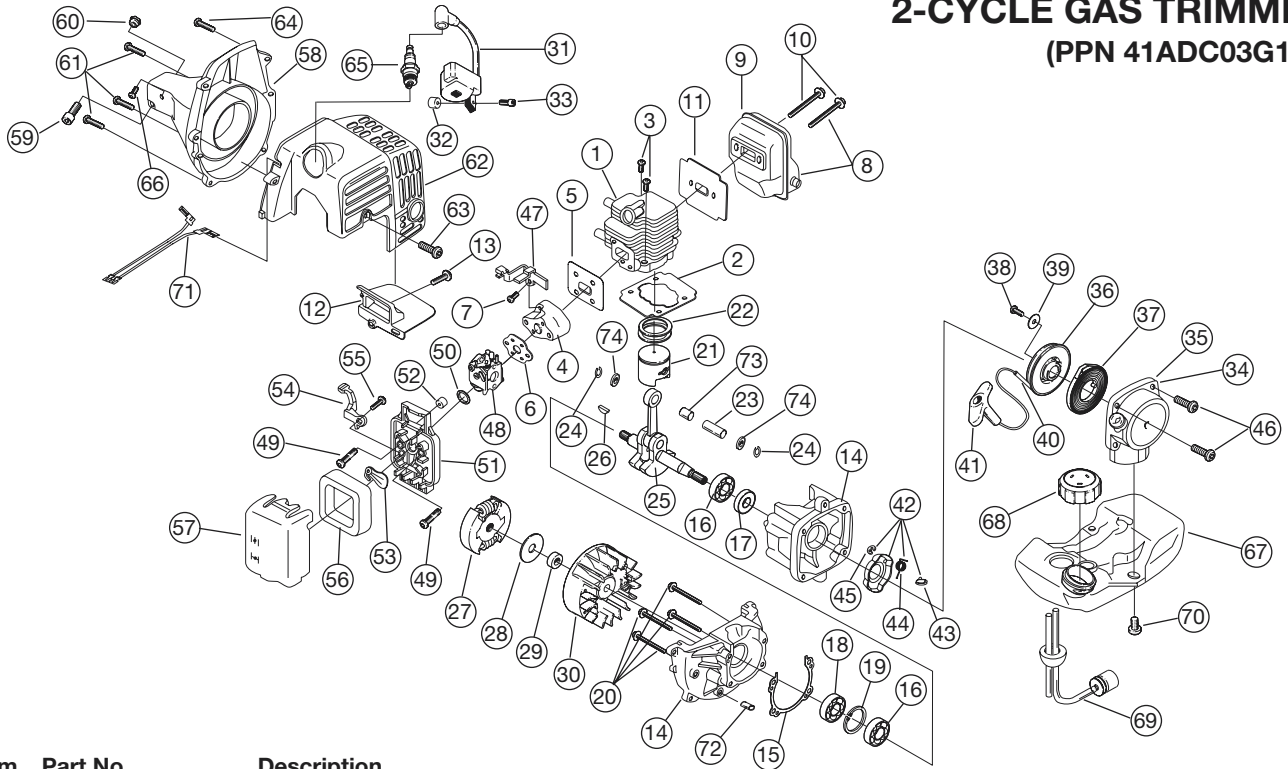

ENGINE PARTS - MODEL CC3000

2-CYCLE GAS TRIMMER

(PPN 41ADC03G100)

Item	Part No.	Description	Item	Part No.	Description
1	753-04015	Cylinder	41	791-181743	Pull Handle
2	753-04016	Cylinder Base Gasket	42	791-182118	Pulley Assembly (includes 43-45)
3	791-181706	Bolt	43	791-181745	Ratchet
4	791-181707	Insulator	44	791-181746	Spring
5	791-181708	Insulator Gasket	45	791-181747	Retaining Ring
6	791-181709	Carburetor Gasket	46	791-181716	Screw
7	791-181710	Screw and Washer	47	791-181748	Throttle Bracket
8	753-1176	Muffler Assembly (includes 9 & 10)	48	753-04025	Carburetor (includes Primer Bulb)
9	753-1177	Muffler	49	791-181750	Screw
10	791-181713	Screw	50	791-181751	O-Ring
11	791-181714	Muffler Gasket	51	791-181752	Air Cleaner Assembly (includes 52-55)
12	791-181715	Muffler Plate	52	791-181753	Sleeve
13	791-181716	Screw	53	791-181754	Choke Plate
14	791-181717	Crankcase Service Assembly (includes 15-19 & 25)	54	791-181755	Choke Lever
15	753-04017	Crankcase Gasket	55	791-181756	Screw
16	791-181719	Bearing	56	791-181757	Air Filter
17	791-181720	Oil Seal	57	791-181758	Air Cleaner Cover
18	791-181721	Oil Seal	58	753-1178	Clutch Housing Assembly
19	791-181722	Snap Ring	59	791-181760	Bolt
20	791-181723	Screw	60	791-181761	Nut
21	753-04018	Piston	61	791-181762	Screw
22	791-182014	Ring	62	753-1179	Engine Cover
23	791-182015	Piston Pin	63	791-181716	Screw
24	791-181727	Snap Ring	64	791-181762	Screw
25	753-04019	Crankshaft	65	791-181765	Spark Plug
26	791-181729	Key	66	791-181629	Screw
27	791-181730	Clutch	67	753-1180	Fuel Tank (includes 70)
28	791-181074	Clutch Washer	68	791-182612	Fuel Cap Assembly
29	791-181731	Spacer	69	791-181767	Fuel Line Assembly
30	791-181732	Flywheel Assembly	70	791-181768	Screw
31	791-181733	Module Assembly (includes 32 & 33)	71	791-181769	Lead Wire Assembly
32	791-181734	Spacer	72	753-04020	Pin
33	753-1181	Screw	73	753-04021	Needle Bearing
34	791-181777	Recoil Assembly (includes 35-41)	74	753-04022	Piston Washer
35	791-181737	Recoil Case	*	791-181696	Spark Arrestor
36	791-181738	Recoil Pulley	*	791-181701	Primer Bulb
37	791-181739	Recoil Spring	*	753-04014	Carburetor Repair Kit
38	791-181740	Screw	*	753-1248	Gasket/Diaphragm Repair Kit
39	791-181741	Washer			
40	791-181742	Rope			

* not shown