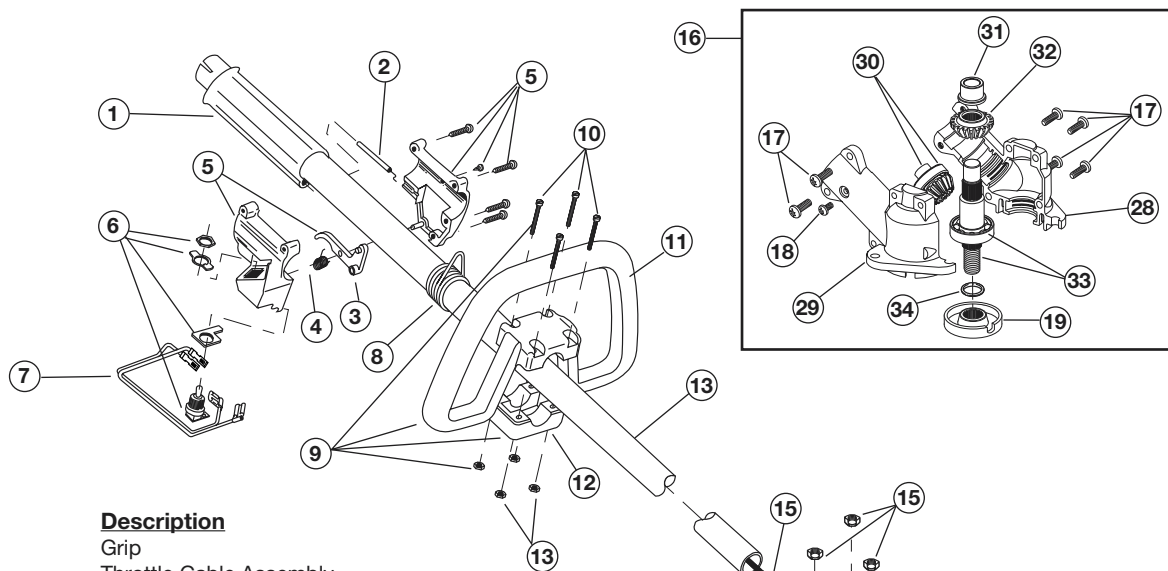

* not shown

BOOM AND TRIMMER PARTS - CC3000

2-CYCLE GAS TRIMMER

(PPN 41ADC03G100)

Item	Part No.	Description
1	791-180866	Grip
2	791-181688	Throttle Cable Assembly
3	791-180975	Throttle Trigger
4	791-610314	Throttle Trigger Spring
5	791-181689	Throttle Trigger Assembly (includes 4)
6	791-180252	Switch Assembly
7	791-181690	Wire Lead Assembly
8	791-610327	Shoulder Harness Clamp
9	153-1151	Loop Handle Assembly (includes 10-12)
10	153-1152	Screw
11	153-1153	Washer
12	153-1154	Nut
13	791-182836	Drive Shaft Housing Assembly
14	791-182833	Drive Shaft
15	791-182200	Shield Mount Screw Assembly
16	791-182193	2 piece Gearbox Assembly (includes 17-19)
17	791-182195	Gearbox Mounting Hardware
18	791-145569	Anti-Rotation Screw
19	791-182196	Blade Driver
20	791-182189	Shield and Blade Assembly (includes 21)
21	791-682061	Blade Assembly
22	153-1158	Spool Shaft
23	791-683301	Outer Spool & Eyelet Assembly
24	791-612026	Retainer
25	791-610636B	Spring
26	791-147495	Inner Reel
27	791-180814B	Bump Head Knob Assembly

2 Piece Gearbox Assembly Parts - Item 17

28	791-182191	Left Housing
29	791-182192	Right Housing
30	791-182194	Pinion Gear Assembly
31	791-182199	Output Shaft Bushing
32	791-182198	Output Shaft Gear
33	791-182197	Output Shaft Assembly (includes 31 & 32)
34	153-1159	O-Ring