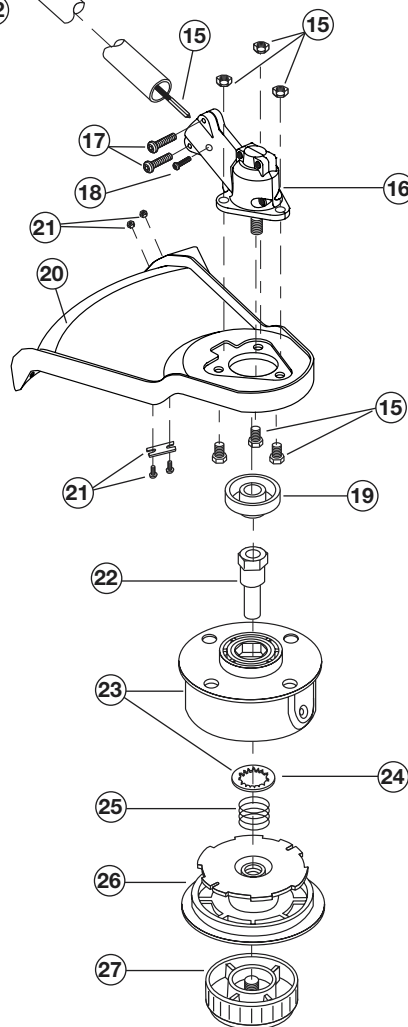

* not shown

BOOM AND TRIMMER PARTS - CC3000

2-CYCLE GAS TRIMMER

(PPN 41ADC03G100)

Item	Part No.	Description
1	791-180866	Grip
2	791-181688	Throttle Cable Assembly
3	791-180975	Throttle Trigger
4	791-610314	Throttle Trigger Spring
5	791-181689	Throttle Trigger Assembly (includes 4)
6	791-180252	Switch Assembly
7	791-181690	Wire Lead Assembly
8	791-610327	Shoulder Harness Clamp
9	153-1151	Loop Handle Assembly (includes 10-12)
10	153-1152	Screw
11	153-1153	Washer
12	153-1154	Nut
13	791-182836	Drive Shaft Housing Assembly
14	791-182833	Drive Shaft
15	791-182200	Shield Mount Screw Assembly
16	791-182193	2 piece Gearbox Assembly (includes 17-19)
17	791-182195	Gearbox Mounting Hardware
18	791-145569	Anti-Rotation Screw
19	791-182196	Blade Driver
20	791-182189	Shield and Blade Assembly (includes 21)
21	791-682061	Blade Assembly
22	153-1158	Spool Shaft
23	791-683301	Outer Spool & Eyelet Assembly
24	791-612026	Retainer
25	791-610636B	Spring
26	791-147495	Inner Reel
27	791-180814B	Bump Head Knob Assembly

2 Piece Gearbox Assembly Parts - Item 17

28	791-182191	Left Housing
29	791-182192	Right Housing
30	791-182194	Pinion Gear Assembly
31	791-182199	Output Shaft Bushing
32	791-182198	Output Shaft Gear
33	791-182197	Output Shaft Assembly (includes 31 & 32)
34	153-1159	O-Ring