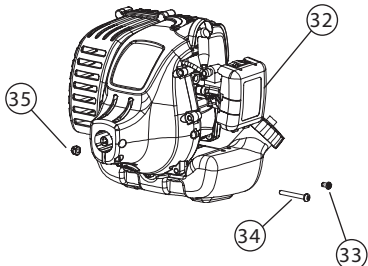

REPLACEMENT PARTS - MODEL CC3075

2-CYCLE GAS TRIMMER

PPN 41ADC75C712

Item	Part No.	Description
1	753-04989	Throttle Grip Assembly (includes 2-7)
2	791-181345	Screw
3	791-182519	Anti-Rotation Screw
4	791-182474	Throttle Cable Mounting Screw
5	753-04991	Throttle Trigger
6	753-05007	Throttle Trigger Spring
7	791-182673	Switch
8	791-181688	Throttle Cable
9	791-610327	Harness Clip
10	791-181070	Screw
11	753-05008	D-Handle
12	753-05009	D-Handle Base
13	753-04236	Upper Drive Shaft Assembly
14	791-182928	Split Boom Coupler Assembly (includes 15-18)
15	791-182057	Screw
16	791-181617	Bolt
17	791-181951	Knob (includes 18)
18	753-04386	Nut
19	753-04504	Lower Drive Shaft Housing Assembly
20	791-181570	Lower Flex Shaft
21	791-182195	Gearbox Mounting Hardware
22	791-182200	Shield Mounting Hardware
23	791-182193	Gearbox Assembly (includes 13, 21, 36 & 37)
24	753-1158	Shield Assembly (includes 25)
25	791-682061	Blade Assembly
26	791-612483	Spool Shaft
27	791-683301	Outer Spool Assembly (includes 28)
28	791-612026	Retainer
29	791-610636B	Spring
30	791-147495	Inner Reel
31	791-180814B	Bump Head Knob Assembly
32	753-05006	Engine Assembly
33	791-182519	Anti-Rotation Screw
34	753-04003	Clamping Screw
35	791-180217	Nut
36	791-182196	Gearbox Spacer
37	753-04348	Palnut
++	791-181757	Air Cleaner Filter
++	MC-9228-330602	Fuel Cap
++	791-610311B	Spark Plug
++	MC-9228-MD0106	Recoil Assembly, includes pulley, rope & spring

MC-9228-MD0106

- Optional Accessories**
- * 753-04216 Replacement Line, 0.105" Diameter
 - * 753-1224 Reel and Line Assembly
 - * 791-682075B Shoulder Strap

* Items Not Shown
 ++ The only service parts available for this engine.