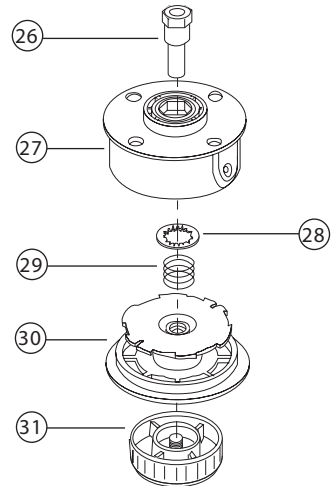

REPLACEMENT PARTS - MODEL CC3075

2-CYCLE GAS TRIMMER

PPN 41ADC75C712

Item	Part No.	Description
1	753-04989	Throttle Grip Assembly (includes 2-7)
2	791-181345	Screw
3	791-182519	Anti-Rotation Screw
4	791-182474	Throttle Cable Mounting Screw
5	753-04991	Throttle Trigger
6	753-05007	Throttle Trigger Spring
7	791-182673	Switch
8	791-181688	Throttle Cable
9	791-610327	Harness Clip
10	791-181070	Screw
11	753-05008	D-Handle
12	753-05009	D-Handle Base
13	753-04236	Upper Drive Shaft Assembly
14	791-182928	Split Boom Coupler Assembly (includes 15-18)
15	791-182057	Screw
16	791-181617	Bolt
17	791-181951	Knob (includes 18)
18	753-04386	Nut
19	753-04504	Lower Drive Shaft Housing Assembly
20	791-181570	Lower Flex Shaft
21	791-182195	Gearbox Mounting Hardware
22	791-182200	Shield Mounting Hardware
23	791-182193	Gearbox Assembly (includes 13, 21, 36 & 37)
24	753-1158	Shield Assembly (includes 25)
25	791-682061	Blade Assembly
26	791-612483	Spool Shaft
27	791-683301	Outer Spool Assembly (includes 28)
28	791-612026	Retainer
29	791-610636B	Spring
30	791-147495	Inner Reel
31	791-180814B	Bump Head Knob Assembly
32	753-05006	Engine Assembly
33	791-182519	Anti-Rotation Screw
34	753-04003	Clamping Screw
35	791-180217	Nut
36	791-182196	Gearbox Spacer
37	753-04348	Palnut
++	791-181757	Air Cleaner Filter
++	MC-9228-330602	Fuel Cap
++	791-610311B	Spark Plug
++	MC-9228-MD0106	Recoil Assembly, includes pulley, rope & spring

MC-9228-MD0106

- Optional Accessories**
- * 753-04216 Replacement Line, 0.105" Diameter
 - * 753-1224 Reel and Line Assembly
 - * 791-682075B Shoulder Strap

* Items Not Shown
 ++ The only service parts available for this engine.