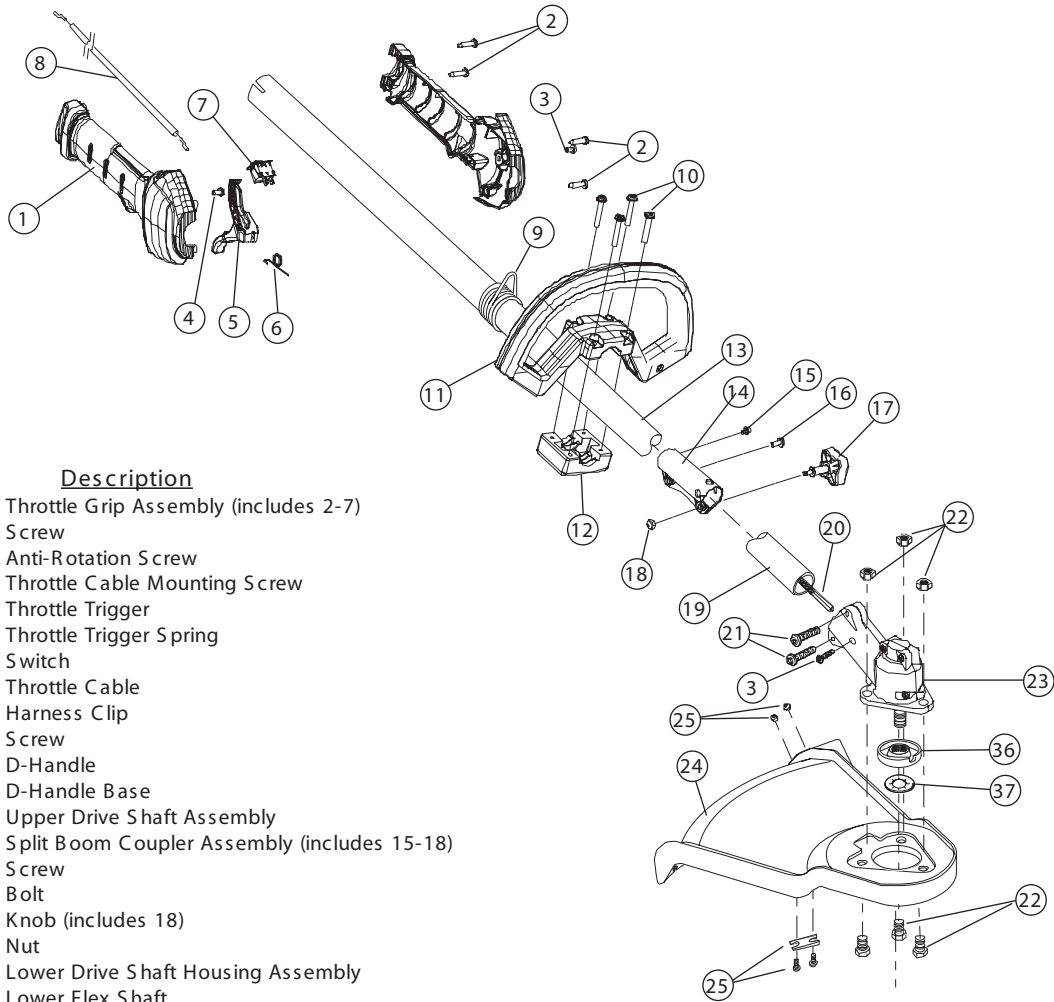

REPLACEMENT PARTS - MODEL CC3075

2-CYCLE GAS TRIMMER

PPN 41ADC75C712

Item	Part No.	Description
1	753-04989	Throttle Grip Assembly (includes 2-7)
2	791-181345	Screw
3	791-182519	Anti-Rotation Screw
4	791-182474	Throttle Cable Mounting Screw
5	753-04991	Throttle Trigger
6	753-05007	Throttle Trigger Spring
7	791-182673	Switch
8	791-181688	Throttle Cable
9	791-610327	Harness Clip
10	791-181070	Screw
11	753-05008	D-Handle
12	753-05009	D-Handle Base
13	753-04236	Upper Drive Shaft Assembly
14	791-182928	Split Boom Coupler Assembly (includes 15-18)
15	791-182057	Screw
16	791-181617	Bolt
17	791-181951	Knob (includes 18)
18	753-04386	Nut
19	753-04504	Lower Drive Shaft Housing Assembly
20	791-181570	Lower Flex Shaft
21	791-182195	Gearbox Mounting Hardware
22	791-182200	Shield Mounting Hardware
23	791-182193	Gearbox Assembly (includes 13, 21, 36 & 37)
24	753-1158	Shield Assembly (includes 25)
25	791-682061	Blade Assembly
26	791-612483	Spool Shaft
27	791-683301	Outer Spool Assembly (includes 28)
28	791-612026	Retainer
29	791-610636B	Spring
30	791-147495	Inner Reel
31	791-180814B	Bump Head Knob Assembly
32	753-05006	Engine Assembly
33	791-182519	Anti-Rotation Screw
34	753-04003	Clamping Screw
35	791-180217	Nut
36	791-182196	Gearbox Spacer
37	753-04348	Palnut
++	791-181757	Air Cleaner Filter
++	MC-9228-330602	Fuel Cap
++	791-610311B	Spark Plug
++	MC-9228-MD0106	Recoil Assembly, includes pulley, rope & spring

MC-9228-MD0106

- Optional Accessories**
- * 753-04216 Replacement Line, 0.105" Diameter
 - * 753-1224 Reel and Line Assembly
 - * 791-682075B Shoulder Strap

* Items Not Shown
 ++ The only service parts available for this engine.