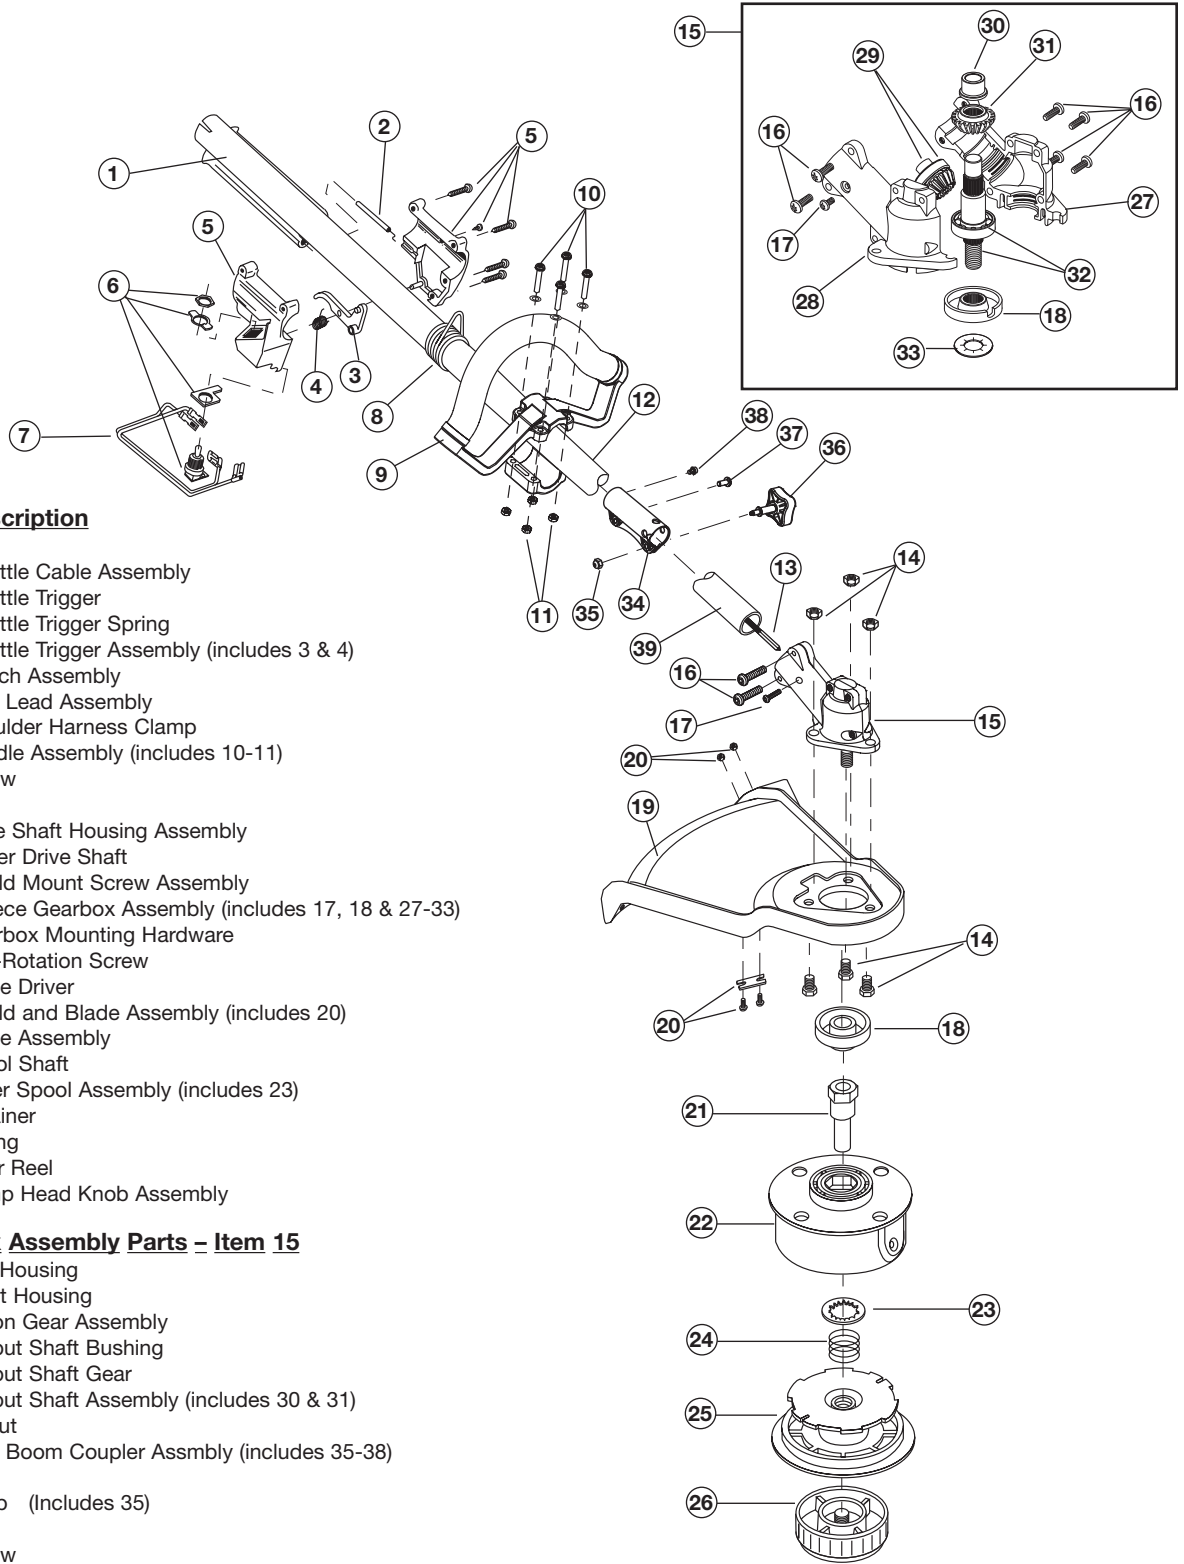

ENGINE PARTS - MODEL CC3075
2-CYCLE GAS TRIMMER
PPN 41BDC75C010

Item	Part No.	Description
1	791-180866	Grip
2	791-181688	Throttle Cable Assembly
3	791-180975	Throttle Trigger
4	791-610314	Throttle Trigger Spring
5	791-181689	Throttle Trigger Assembly (includes 3 & 4)
6	791-180252	Switch Assembly
7	791-181690	Wire Lead Assembly
8	791-610327	Shoulder Harness Clamp
9	753-1151	Handle Assembly (includes 10-11)
10	753-1152	Screw
11	753-1154	Nut
12	753-04503	Drive Shaft Housing Assembly
13	791-181570	Lower Drive Shaft
14	791-182200	Shield Mount Screw Assembly
15	791-182193	2 piece Gearbox Assembly (includes 17, 18 & 27-33)
16	791-182195	Gearbox Mounting Hardware
17	791-145569	Anti-Rotation Screw
18	791-182196	Blade Driver
19	753-1158	Shield and Blade Assembly (includes 20)
20	791-682061	Blade Assembly
21	791-612483	Spool Shaft
22	791-683301	Outer Spool Assembly (includes 23)
23	791-612026	Retainer
24	791-610636B	Spring
25	791-147495	Inner Reel
26	791-180814B	Bump Head Knob Assembly

2 Piece Gearbox Assembly Parts – Item 15

27	791-182191	Left Housing
28	791-182192	Right Housing
29	791-182194	Pinion Gear Assembly
30	791-182199	Output Shaft Bushing
31	791-182198	Output Shaft Gear
32	791-182197	Output Shaft Assembly (includes 30 & 31)
33	753-04348	Palnut
34	791-181616B	Split Boom Coupler Assmby (includes 35-38)
35	753-04386	Nut
36	791-181618B	Knob (Includes 35)
37	791-181617	Bolt
38	791-182057	Screw

Optional Accessories

- 753-1160 Reel and Line Assembly
- 41AM079G100 Brush Cutter Accessory Kit
- 753-1161 Bump Head Assembly (includes 21-26)
- 682075B Shoulder Harness

* Items Not Shown