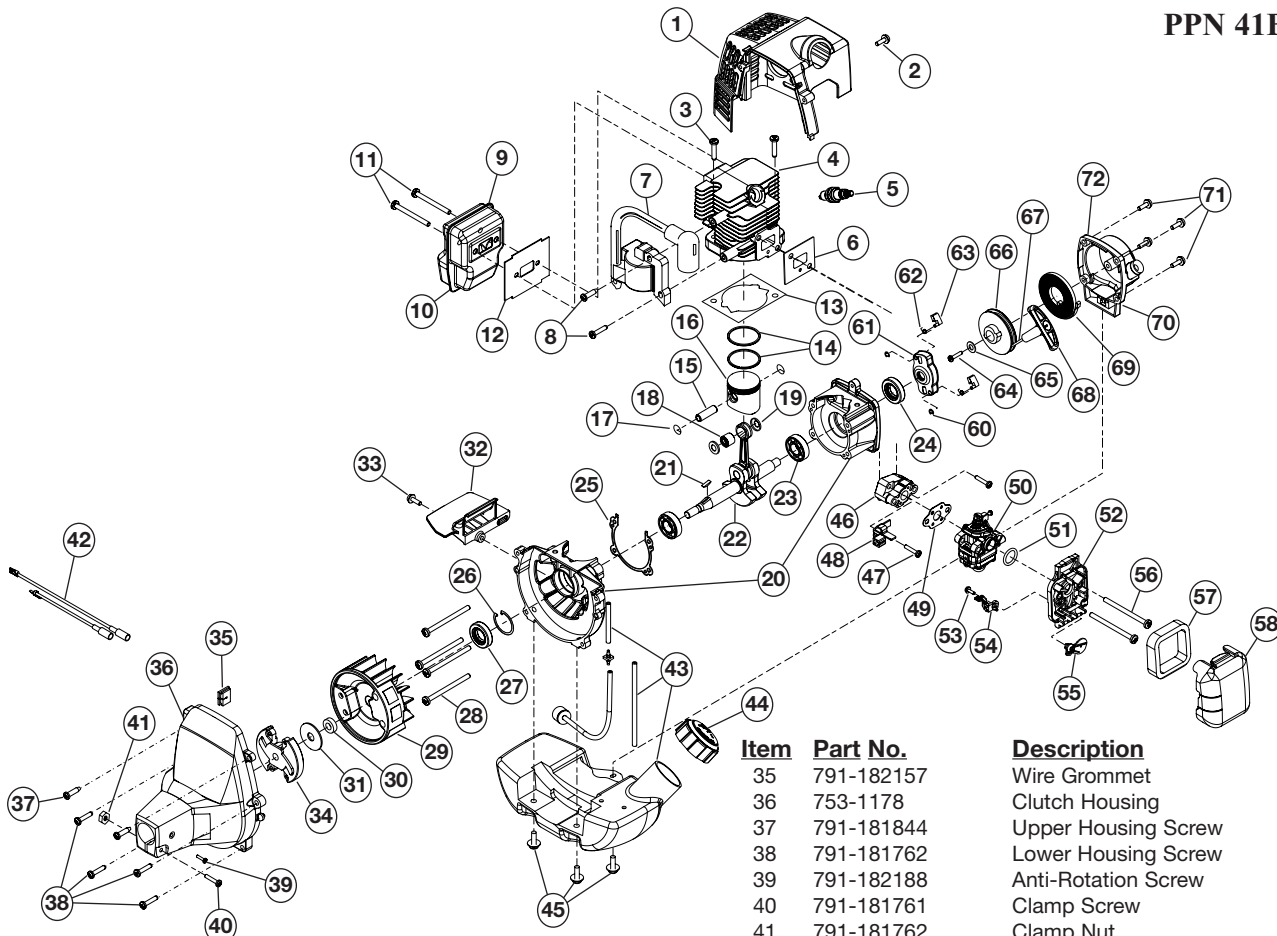

ENGINE PARTS - MODEL CC3075

2-CYCLE GAS TRIMMER

PPN 41BDC75C010

Item	Part No.	Description
1	753-04730	Engine Cover
2	791-181716	Cover Screw
3	MC-9SRCB-05-22	Cylinder Bolt
4	MC-9292-MD0101F	Cylinder
5	791-610311B	Spark Plug
6	MC-9014-MD0104	Insulator Gasket
7	753-04731	Module Assembly (includes 8)
8	MC-9SQKBM-04-20	Module Screw
9	753-04842	Muffler Assembly (includes 10 & 11)
10	753-04838	Muffler
11	791-181713	Muffler Mounting Bolt
12	791-181714	Muffler Gasket
13	MC-9014-MD0101	Cylinder Gasket
14	MC-9189-MD0101	Piston Ring
15	MC-9115-MD0101	Piston Pin
16	MC-9290-MD0101	Piston
17	MC-9131-MD0101	Piston Clip
18	MC-9NR-081187	Needle Baring
19	MC-9057-MD0101	Piston Spacer
20	753-04839	Crankcase Assembly (includes 22-28)
21	MC-9221-310001	Flywheel Key
22	MC-9228-MD0101	Crankshaft Assembly
23	MC-9DB-600102	Ball Baring
24	MC-9157-332101	Rear Oil Seal
25	MC-9014-MD0102	Crankcase Gasket
26	MC-9CB-28	C-Clip
27	MC-9157-332102	Front Oil Seal
28	MC-9SGKB-05-30	Crankcase Screw
29	MC-9151-MD0103	Flywheel
30	MC-9131-MD0201	Spacer
31	MC-9043-MD0201	Clutch Washer
32	791-181715	Muffler Plate
33	791-181716	Muffler Plate Screw
34	791-181730	Clutch