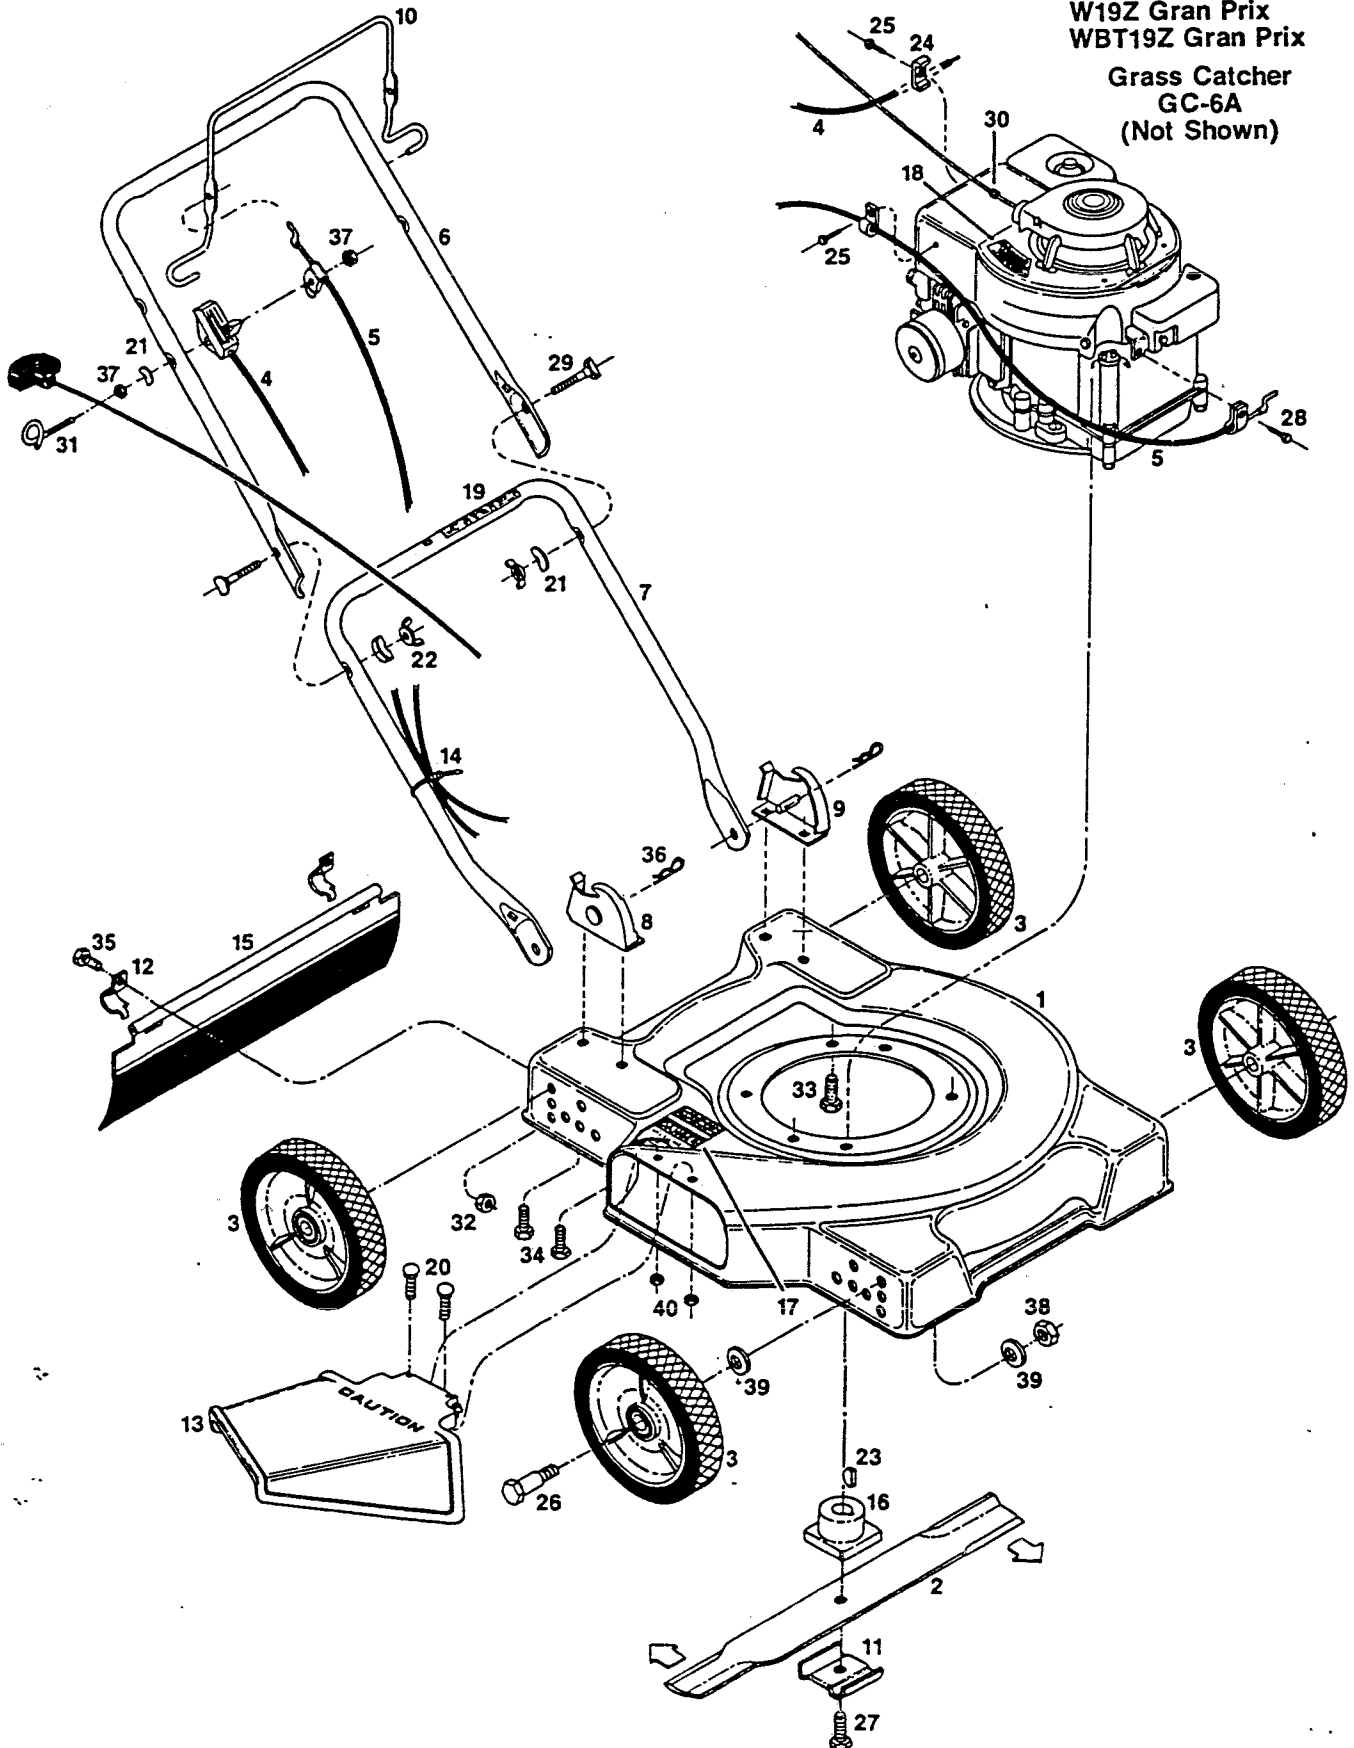

19" Rotary Mower

CE19Z Central Park
FUB19Z Lawn Lion
L19Z Lawn Lion
OL19Z Gran Prix
OLBT19Z Gran Prix
W19Z Gran Prix
WBT19Z Gran Prix

Grass Catcher
GC-6A
(Not Shown)

19" Rotary Mower

CE19Z Central Park
 FUB19Z Lawn Lion
 L19Z Lawn Lion
 OL19Z Gran Prix
 OLBT19Z Gran Prix
 W19Z Gran Prix
 WBT19Z Gran Prix
 GC-6A Grass Catcher
 (Not Shown)

PARTS LIST

Index No.	Part No.	Description
1	029017	Deck 19" Green
	028811	Deck 19" Almond
	029025	Deck 19" Red
2	030023	Blade - 19" Flat
3	041012	6" Plastic - White - Diamond - Nylon Bearing
4	050633	Control - Throttle Plastic
5	050781	Control - Engine/Blade*
6	071076	Handle - Upper
7	071563	Handle - Lower
8	107086	Handle Bracket - Right Hand
9	107094	Handle Bracket - Left Hand
10	104687	Control - Engine/Blade Crossbar*
11	106336	Washer - Blade Adapter
12	106914	Clip - Trailing Shield
13	110221	Chute Deflector Assembly*
14	110379	Cable Tie
15	111443	Trailing Shield*
16	133231	Blade Adapter
17	144063	Decal - C.P.S.C. Danger
18	144204	Decal - Blade Warning
19	144899	Decal - Starting Instructions

Index No.	Part No.	Description
20	150011	Bolt - Carriage 1/4-20 x 5/8
21	150201	Washer - Curved 5/16
22	150235	Wingnut 5/16-18
23	150276	Woodruff Key #6
24	150318	Cable Clamp
25	150623	Self Tap Screw #10 x 5/8
26	150730	Shoulder Bolt - Wheel
27	150862	Bolt - Blade 3/8-24 x 1-1/4 Gr. 8
28	151613	Bolt - Hex Head #10-32 x 3/8 SEMS
29	151928	Bolt - Curved Head 5/16-18 x 1-3/4
30	152074	Rope Stop
31	152629	Rope Guide
32	452318	Nut #10-24 HX Nylon Insert
33	457168	Bolt - Hex Head Self Tap 3/8-16 x 7/8
34	457499	Bolt - Self Tap 1/4-20 x 5/8
35	525337	Bolt #10-24 x 1/2
36	715011	Hitch Pin #3
37	715037	Nut - Keps 1/4-20
38	715086	Locknut 3/8-16 Top
39	715417	Washer Flat 3/8 SAE
40	715508	Locknut 1/4-20 Top