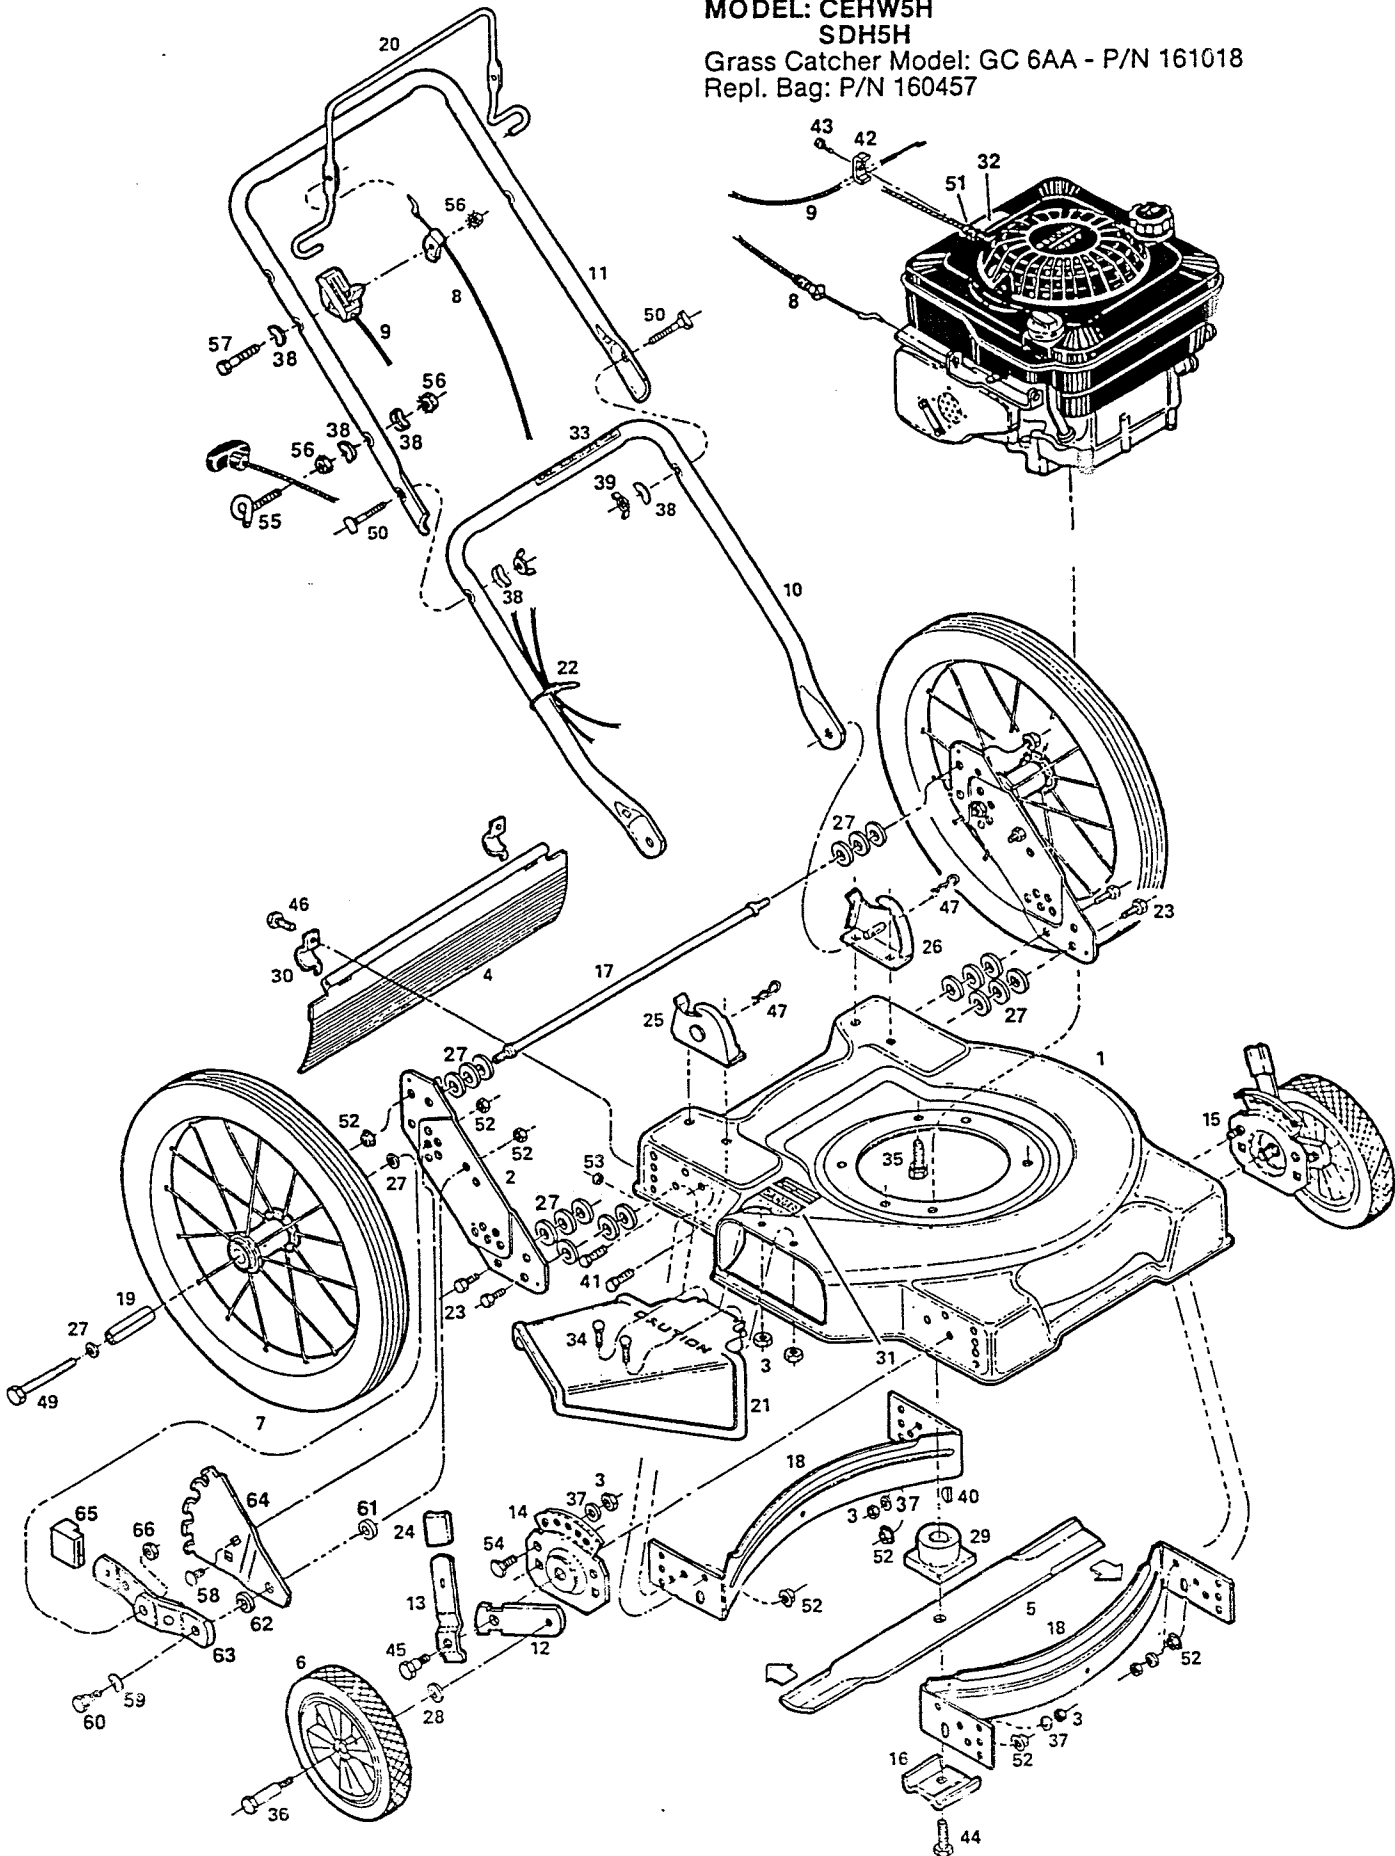

22" SIDE DISCHARGE HIGH-WHEEL ROTARY MOWER
MODEL: CEHW5H
SDH5H
Grass Catcher Model: GC 6AA - P/N 161018
Repl. Bag: P/N 160457

**22" SIDE DISCHARGE HIGH-WHEEL ROTARY MOWER
MODEL: CEHW5-H
SDH5-H**

Grass Catcher Model: GC 6AA - P/N 161018
Repl. Bag: P/N 160457

Index No.	Part No.	Description	Index No.	Part No.	Description
1	013433	Deck 22"	31	144063	Decal—C.P.S.C. Danger
2	018101	Bracket—Wheel	32	001206	Decal—Blade Warning
3	715508	Nut—1/4-20 Hx Lock	33	144899	Decal—Starting Instructions
4	111617	Shield—Plastic Trailing	34	150011	Bolt—1/4-20 x 5/8 Carriage
5	030049	Blade—22" Flat	35	457168	Bolt—3/8-16 x 7/8 Hx Hd Thd Forming
6		Wheel Assemblies*	36	150060	Bolt—Front Wheel
	040246	7" Plastic-White-Diamond-Nylon Bearing	37	462093	Washer—1/4" Flat
	041046	7" Steel-White-Rib-Flange Bearing	38	150201	Washer—5/16 Curved
	042432	8" Plastic-White-Diamond-Nylon Bearing (3-Spoke)	39	150235	Wingnut—5/16-18
	040857	8" Plastic-White-Diamond-Nylon Bearing (4-Spoke)	40	150276	Key—#6 Woodruff
	041111	8" Steel-White-Rib-Flange Bearing	41	457499	Bolt—1/4-20 x 1/2 Hx Hd Thd Forming
7	040410	Wheel—16 x 1.75	42	150318	Clamp—Cable
8	052209	Cable—Engine/Blade Control	43	150623	Screw—#10 x 5/8 Self-Tap
9	052217	Control—Throttle w/Cable	44	162024	Bolt—Blade
10	071563	Handle—Lower	45	153650	Bolt—Shoulder Height Adjuster
11	071076	Handle—Upper	46	458687	Bolt—#10-24 x 1/2 Hx Hd
	071084	Handle—Upper with Cushion Grip*	47	715011	Pin—#3 Hitch
12	777862	Wheel Lever—Height Adjuster	48	151613	Bolt—#10-32 x 3/8 Hx Hd SEMS
13	776500	Setting Lever—Height Adjuster	49	380394	Bolt—3/8-16 x 3-3/4 Hx Hd
14	428664	Back Plate—Height Adjuster RH Front	50	151928	Bolt—5/16-18 x 1-3/4 Curved Hd
15	428714	Back Plate—Height Adjuster LH Front	51	152074	Stop—Rope
16	106336	Washer—Blade	52	451492	Nut—3/8-16 TopLock Flange
17	100396	Bar—Stabilizer	53	452318	Nut—#10-24 Nylon Insert
18	101519	Baffle—Deck	54	715045	Bolt—1/4-20 x 3/4 Hx Hd
19	103424	Spacer—Wheel Sleeve	55	152371	Guide—Rope
20	104687	Bail—Engine/Blade Control	56	715037	Nut—1/4-20 Keps
21	391706	Chute Deflector Assembly	57	153874	Bolt—1/4-20 x 2-1/4 Hx Hd Gr 2
22	110379	Tie—Cable	58	152405	Bolt—3/8-16 x 3/4 Carriage
23	715326	Bolt—3/8-16 x 1 Hx Hd	59	152421	Washer, Spring—Height Adjuster
24	110510	Plastic Tip—Setting Lever	60	156125	Bolt, Shoulder—Height Adjuster
25	107086	Bracket—RH Handle	61	156182	Washer, Plastic—Height Adjuster
26	107094	Bracket—LH Handle	62	156877	Washer—3/8 Hardened
27	715417	Washer—3/8 SAE Flat	63	091033	Wheel Arm Assembly
28	715607	Washer—3/8 Belleville	64	091249	Back Plate—Height Adjuster
29	133231	Adapter—Blade	65	111559	Plastic Tip—Height Adjuster
30	106914	Clip—Trailing Shield	66	715524	Locknut 3/8-16 Jam

• INDICATES OPTIONAL EQUIPMENT

• INDICATES OPTIONAL EQUIPMENT

When servicing use only genuine factory replacement parts that are specifically for your particular model.

NOTE: Parts are right or left hand as viewed from the operator position.

Specifications subject to change without prior notice.