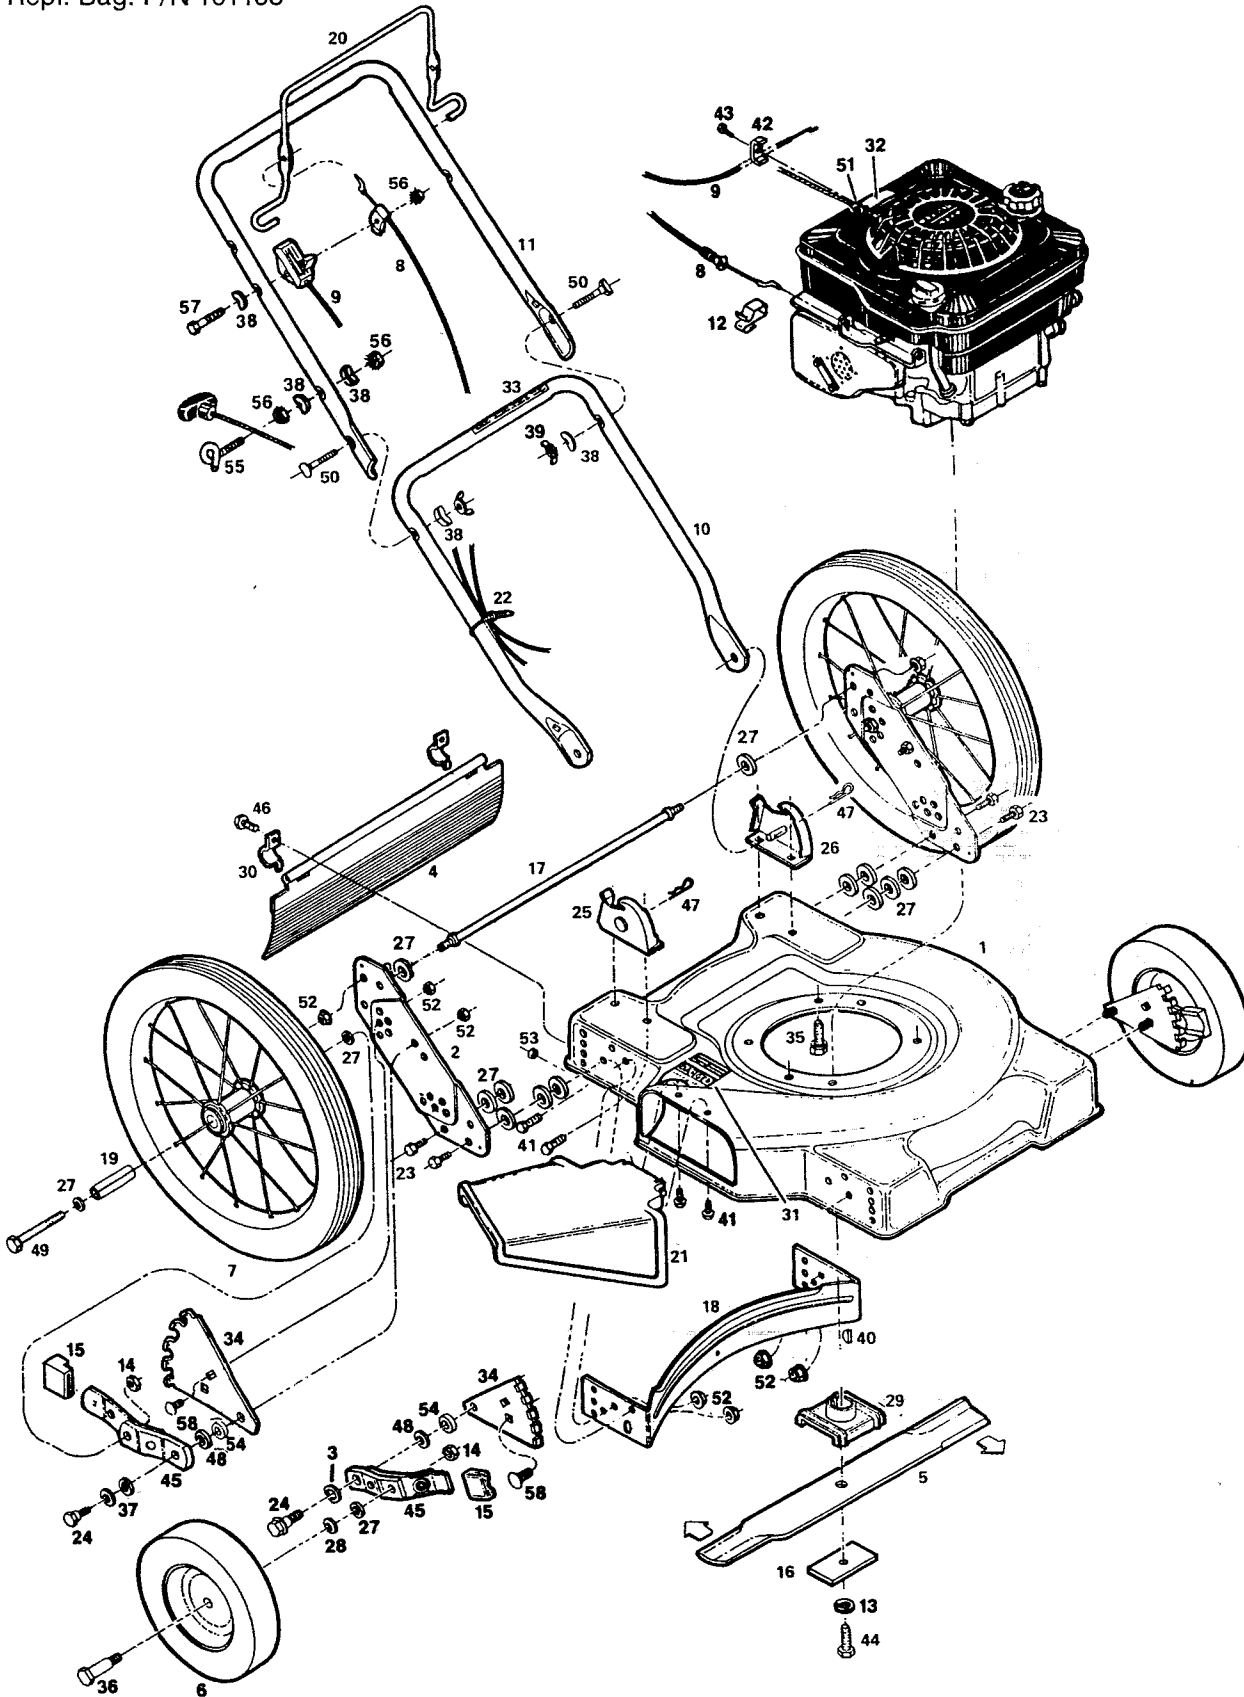

22" SIDE DISCHARGE HIGH-WHEEL ROTARY MOWER

MODEL: CEHW5-J

FUDH22-J

WDH-J

Grass Catcher Model: GC6AA P/N 161018

Repl. Bag: P/N 161158

**22" SIDE DISCHARGE HIGH-WHEEL ROTARY MOWER
MODEL: CEHW5-J
FUDH22-J
WDH-J**

Grass Catcher Model: GC6AA P/N 161018
Repl. Bag: P/N 161158

Index No.	Part No.	Description	Index No.	Part No.	Description
1	021931	Deck 22"	28	715607	Washer—3/8 Belleville
2	019117	Bracket—Wheel	29	126466	Adapter—Blade
3	152421	Washer—Spring	30	106914	Clip—Trailing Shield
4	114439	Shield—Plastic Trailing	31	144063	Decal—C.P.S.C. Danger
5	030049	Blade—22" Flat	32	001206	Decal—Blade Warning
6		Wheel Assemblies*	33	715557	Decal—Starting Instructions
	041939	7" Plastic-White-Diamond-Nylon Bearing	34	091249	Back Plate—Height Adjuster
	041863	7" Steel-White-Rib-Flange Bearing	35	457168	Bolt—3/8-16 x 7/8 Hx Hd Thd Forming
	042432	8" Plastic-White-Diamond-Nylon Bearing (3-Spoke)	36	150730	Bolt—Front Wheel
	041909	8" Plastic-White-Diamond-Nylon Bearing (4-Spoke)	37	152553	Washer, Flat—Height Adjuster
	041111	8" Steel-White-Rib-Flange Bearing	38	150201	Washer—5/16 Curved
7	040410	Wheel—16 x 1.75	39	150235	Wingnut—5/16-18
8	052209	Cable—Engine/Blade Control	40	150276	Key—#6 Woodruff
9	052217	Control—Throttle w/Cable	41	457499	Bolt—1/4-20 x 1/2 Hx Hd Thd Forming
10	071563	Handle—Lower	42	150318	Clamp—Cable
11	071076	Handle—Upper	43	150623	Screw—#10 x 5/8 Self-Tap
	071084	Handle—Upper with Cushion Grip*	44	157255	Bolt—Blade
12	381442	Clamp—Tinnerman	45	085019	Wheel Arm Assembly
13	156919	Washer—3/8 Lock H.D.	46	458687	Bolt—#10-24 x 1/2 Hx Hd
14	715524	Locknut 3/8-16 Jam	47	715011	Pin—#3 Hitch
15	114462	Plastic Tip—Height Adjuster	48	156877	Washer—3/8 Hardened
16	106005	Washer—Blade	49	380394	Bolt—3/8-16 x 3-3/4 Hx Hd
17	100396	Bar—Stabilizer	50	151928	Bolt—5/16-18 x 1-3/4 Curved Hd
18	101519	Baffle—Deck	51	152074	Stop—Rope
19	103424	Spacer—Wheel Sleeve	52	451492	Nut—3/8-16 TopLock Flange
20	104687	Bail—Engine/Blade Control	53	452318	Nut—#10-24 Nylon Insert
21	394619	Chute Deflector Assembly	54	156182	Washer, Plastic—Height Adjuster
22	110379	Tie—Cable	55	152371	Guide—Rope
23	715326	Bolt—3/8-16 x 1 Hx Hd	56	715037	Nut—1/4-20 Keps
24	156125	Bolt, Shoulder Height Adjuster	57	153874	Bolt—1/4-20 x 2-1/4 Hx Hd Gr 2
25	107086	Bracket—RH Handle	58	152405	Bolt—3/8-16 x 3/4 Carriage
26	107094	Bracket—LH Handle			
27	715417	Washer—3/8 SAE Flat			

• INDICATES OPTIONAL EQUIPMENT

• INDICATES OPTIONAL EQUIPMENT

- This parts list covers several different mower models; not all of the parts listed may be used on the particular model you are working with.
- When servicing use only **Genuine Factory Replacement Parts (OEM)** that are specifically designed for the particular model that you are working with.
- Parts are right or left hand as viewed from the operator's position.
- Model specifications are subject to change without prior notice.
- **Do not operate** the mower unless all parts are attached and in good working order.
- Lawn mower deck and/or other painted parts differing in color may be substituted without notice.