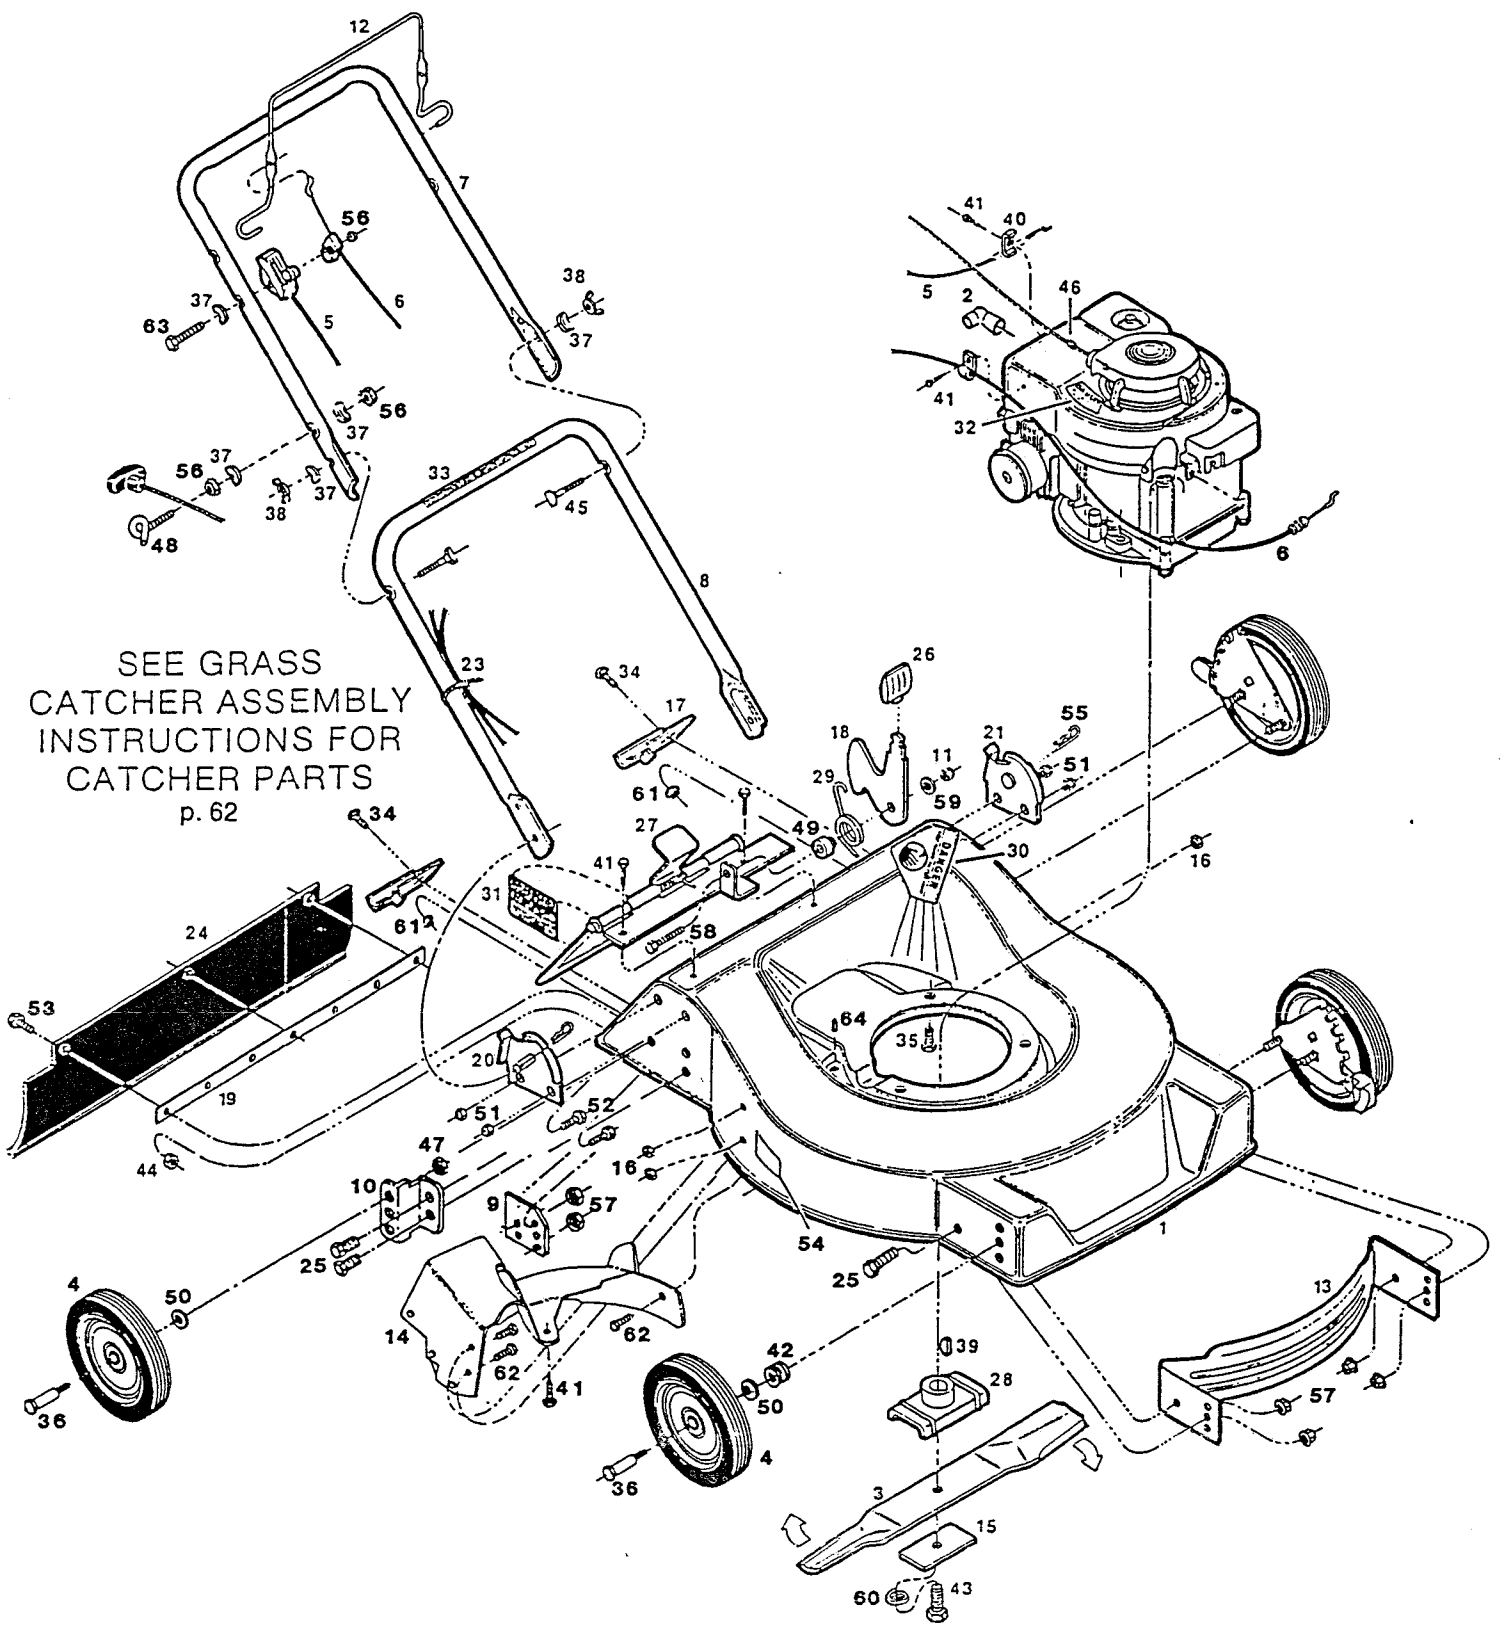

**21" REAR BAGGING ROTARY MOWER**  
**MODEL: CERB21H**  
Grass Catcher Included: See p. 62

21" REAR BAGGING ROTARY MOWER  
 MODEL: CERB21H  
 Grass Catcher Included: See p. 62

Index No.	Part No.	Description	Index No.	Part No.	Description
1	018630	Deck—21"	34	150011	Bolt—Carriage 1/4-20 x 5/8 Gr. 5
2	110833	Cover-Spark Plug	35	457168	Bolt—3/8-16 x 7/8 Thread Forming
3	030338	Blade—21"	36	150730	Shoulder Bolt
4		Wheel Assemblies*	37	150201	Washer—Curved 5/16
	040741	8" Plastic-White-Cog-Nylon Bearing	38	150235	Wing Nut 5/16-18
	041111	8" Steel-White-Rib-Flange Bearing	39	150276	Woodruff Key #6
	040857	8" Plastic-White-Diamond-Nylon Bearing	40	150318	Cable Clamp
	042432	8" Plastic-White-Diamond (3-spoke)	41	150623	Screw—Hex Head Sheet Metal #10 x 5/8
5	052019	Control—Throttle w/Cable	42	715417	Washer - Flat
6	052134	Cable—Engine/Blade Control	43	157255	Bolt—Blade 3/8-24 x 1 Gr. 5
7	071084	Handle—Upper	44	452318	Locknut—10-24 Hex
8	071449	Handle—Lower	45	151928	Bolt—Curved Head Crg 5/16-18 x 1-3/4
9	024786	Plate - Mounting	46	152074	Rope Stop
10	108845	Bracket-Rear Wheel	47	715524	Locknut 3/8-16
11	715508	Locknut 1/4-20 Top	48	152371	Rope Guide
12	104687	Bail—Engine/Blade Control	49	152637	Spacer—Catcher Latch
13	105825	Baffle—Front	50	715607	Washer - 3/8 Belleville
14	085100	Baffle Assembly-Rear	51	310151	Locknut—5/16-18 Nylok
15	106005	Blade Washer	52	450346	Bolt-5/16-18 x 3/4
16	451419	Locknut 1/4-20 Flanged Top	53	458687	Bolt—Hex Head 10-24 x 1/2
17	109546	Catcher Frame Bracket	54	714170	Decal—Rating Plate
18	108324	Catcher Latch	55	715011	Hitch Pin #3
19	109496	Trailing Shield Mounting Strip	56	715037	Locknut 1/4-20 Keps
20	097162	Handle Bracket—Right Hand	57	451492	Nut-3/8-16 TopLock Flange
21	097170	Handle Bracket—Left Hand	58	715292	Bolt—Hex Head 1/4-20 x 1
22	151613	Screw—Hex Washer Head 10-32 x 3/8	59	715300	Washer 1/4"
23	110379	Cable Tie	60	156919	Lockwasher 3/8 HD Split
24	111625	Trailing Shield—Plastic	61	715078	Nut-Flange Whiz 1/4-20
25	715201	Bolt-Hex 3/8 - 16 x 3/4	62	156851	Bolt 1/4-20 x3/8 Shaved HD
26	111724	Knob—Catcher Latch	63	153874	Bolt-1/4-20 x 2 1/4 Hex Head
27	013706	Door Assembly	64	111856	Cap-Bolt
28	126466	Blade Adapter			
29	133371	Torsion Spring—Catcher Latch			
30	143115	Decal—Danger			
31	002451	Decal—Door Warning			
32	001206	Decal—Blade Warning			
33	144899	Decal—Starting Instructions			